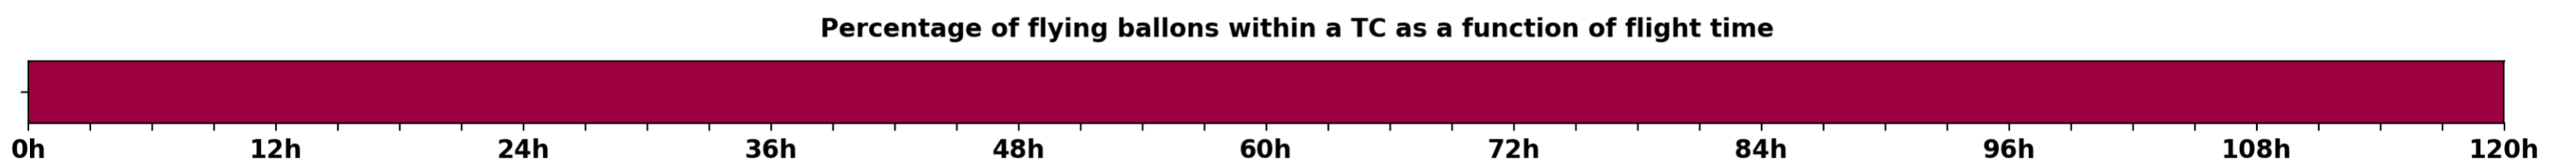

### Aeroclipper ETX-U EW Grounding forecast from aeroclipper's position at 2023/10/26, 07h00 (UTC)