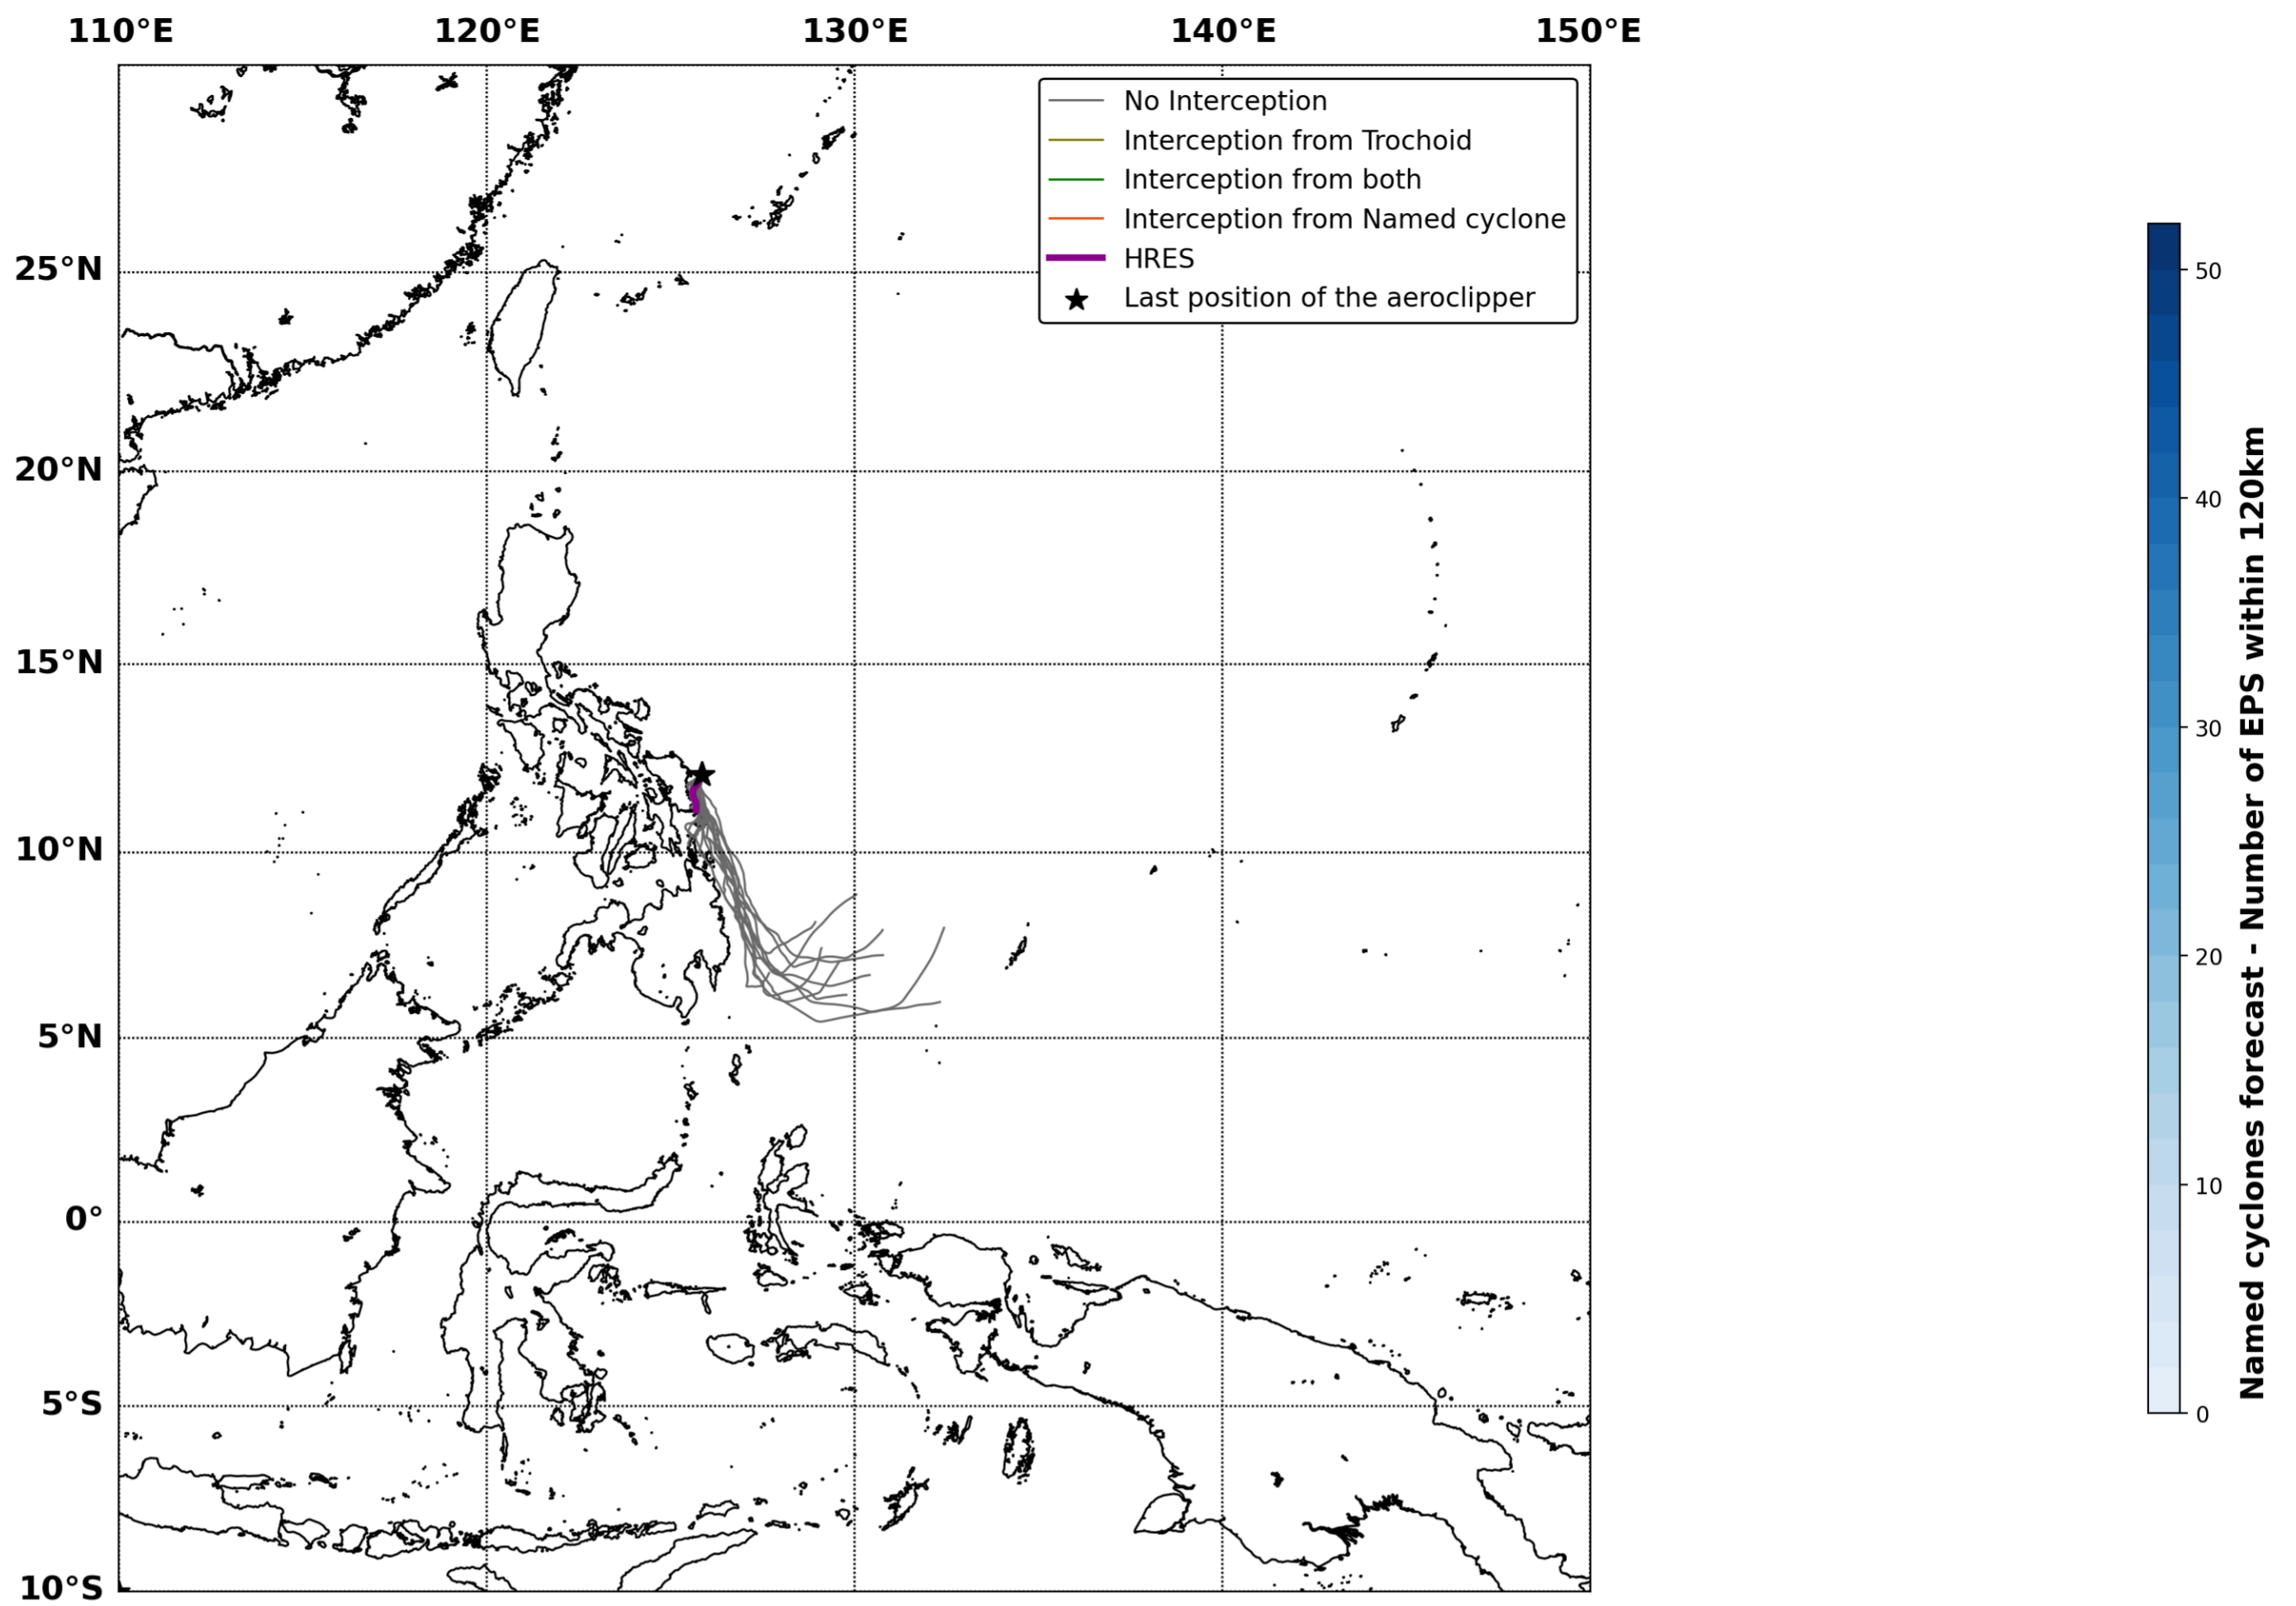

### Aeroclipper ETX-U EW Intercept forecast from aeroclipper's position at 2023/10/26, 07h00 (UTC)

### Aeroclipper ETX-U EW Grounding forecast from aeroclipper's position at 2023/10/26, 07h00 (UTC)