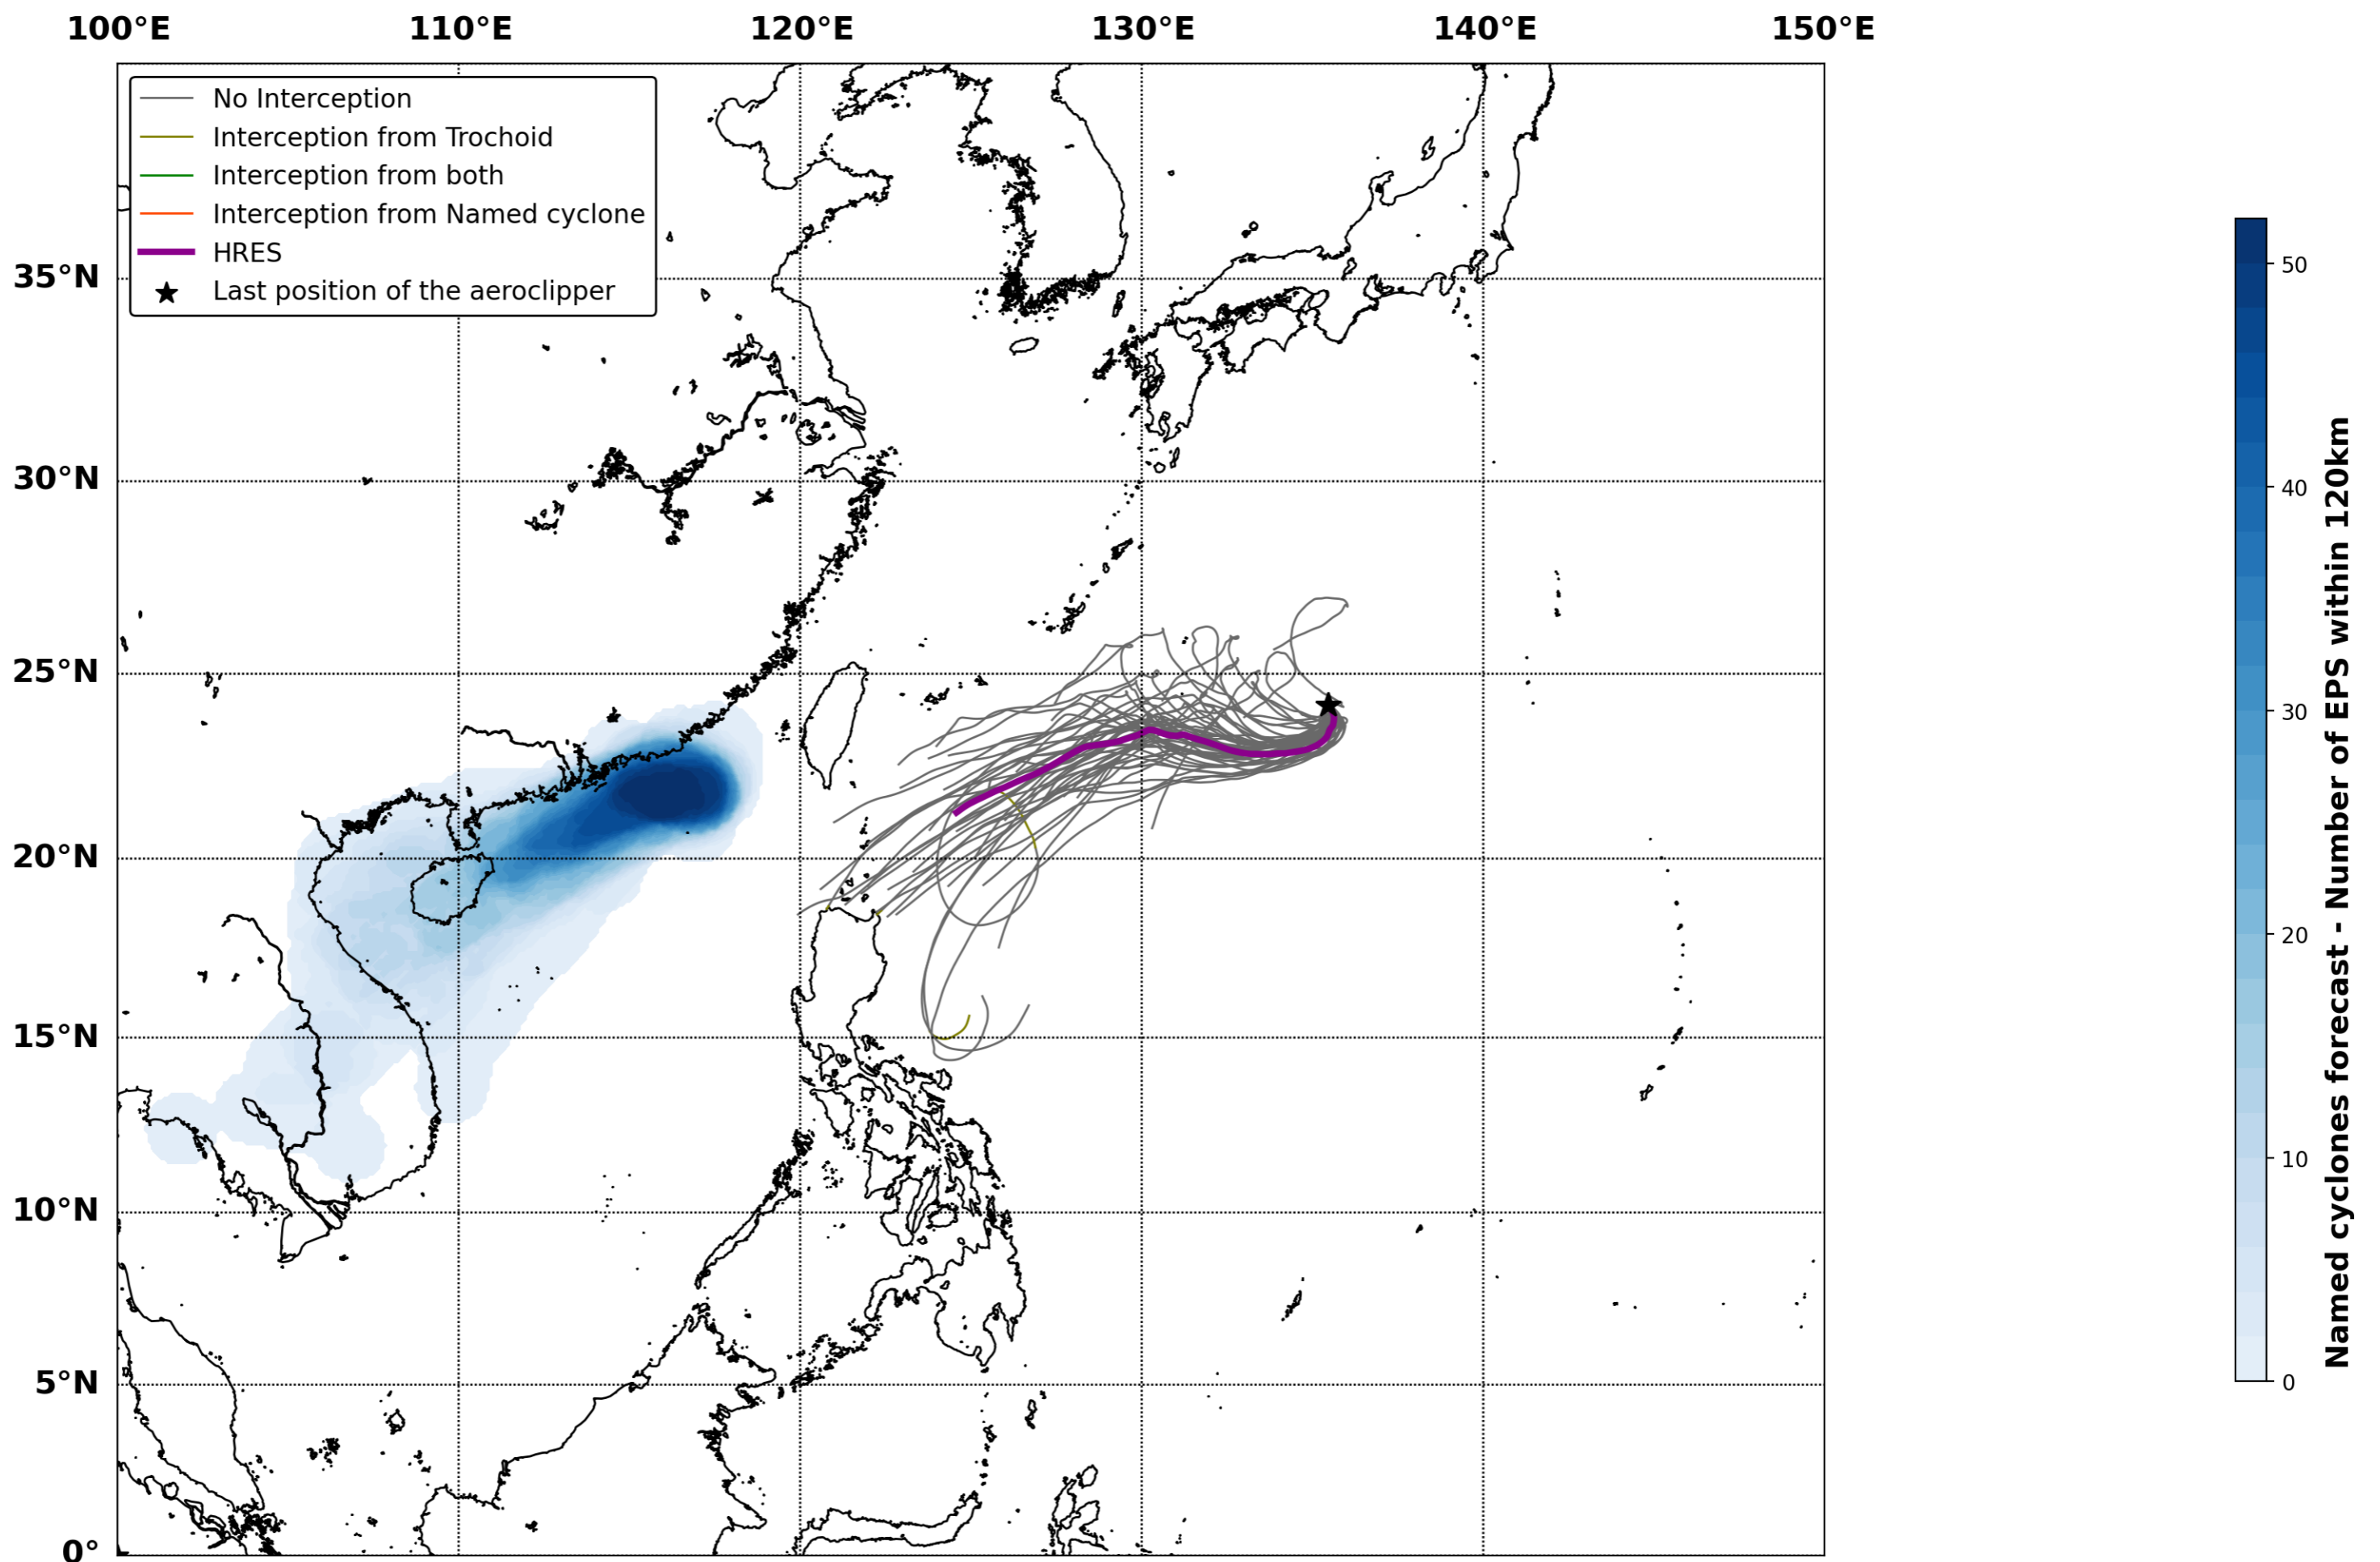

# Aeroclipper ETX-YTT

## Intercept forecast from aeroclipper's position at 2023/10/06, 07h00 (UTC)

## Grounding forecast from aeroclipper's position at 2023/10/06, 07h00 (UTC)