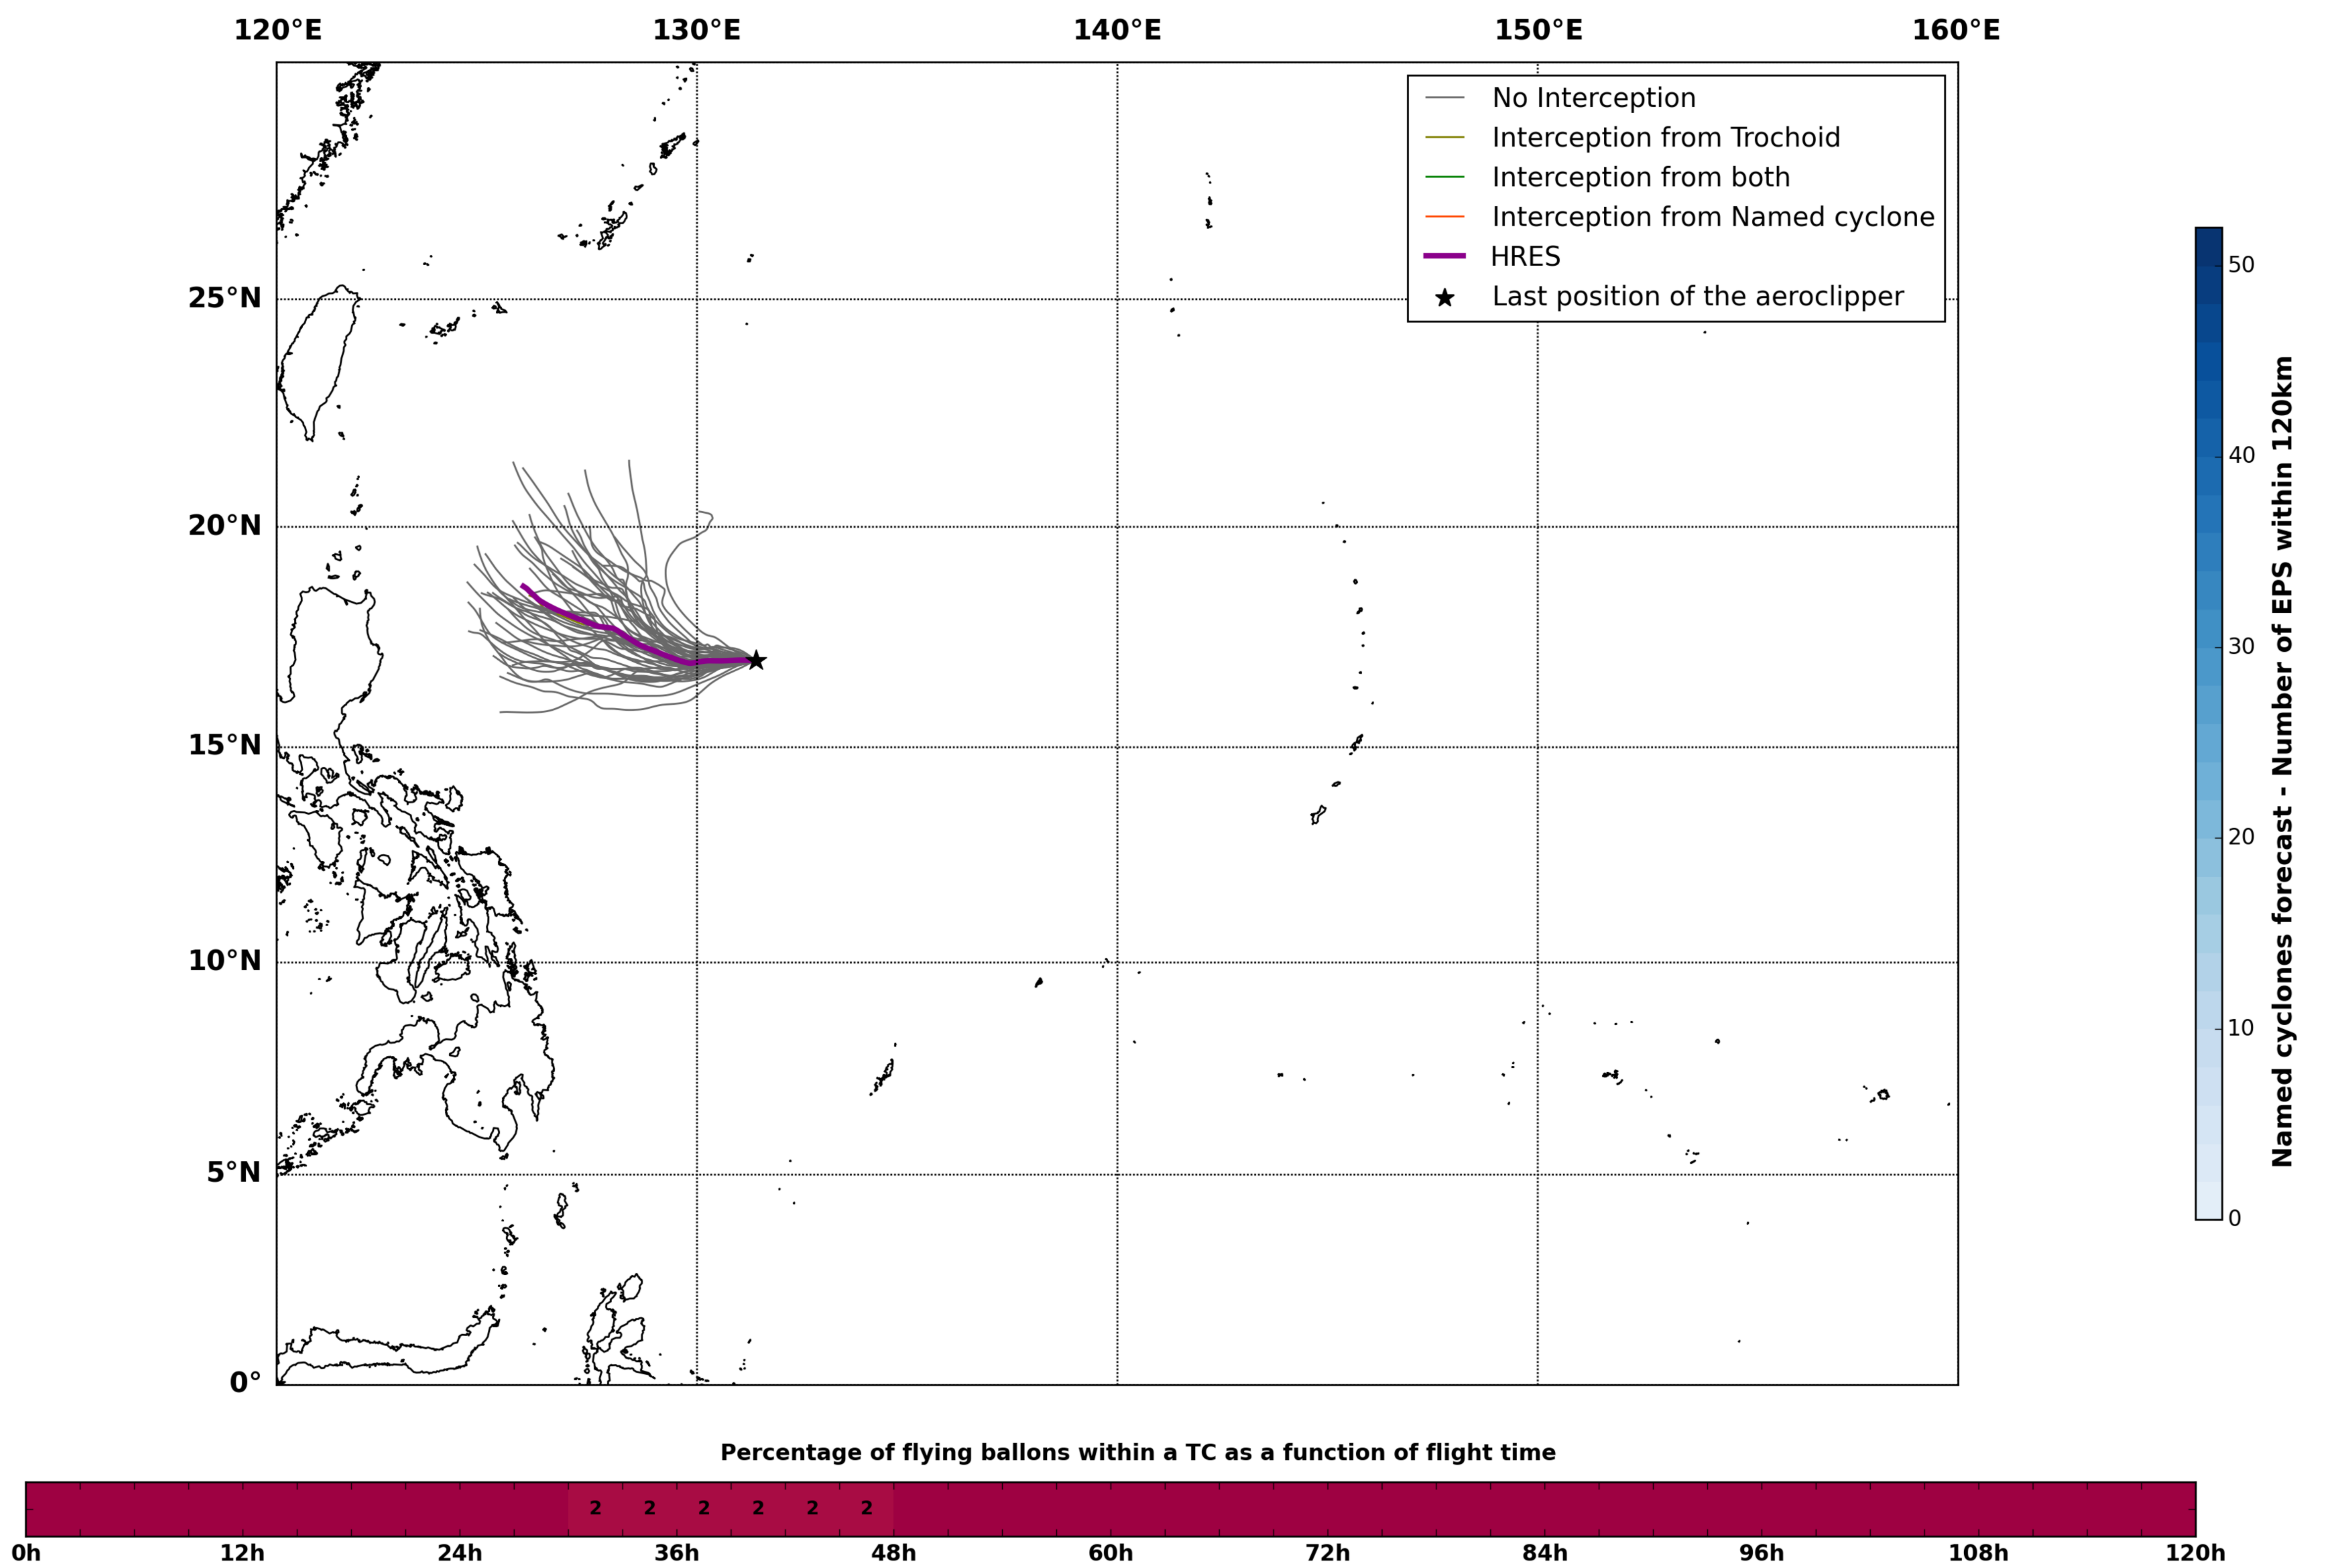

### Aeroclipper CHL-PRL Intercept forecast from aeroclipper's position at 2022/05/01, 07h00 (UTC)

### Aeroclipper CHL-PRL Grounding forecast from aeroclipper's position at 2022/05/01, 07h00 (UTC)