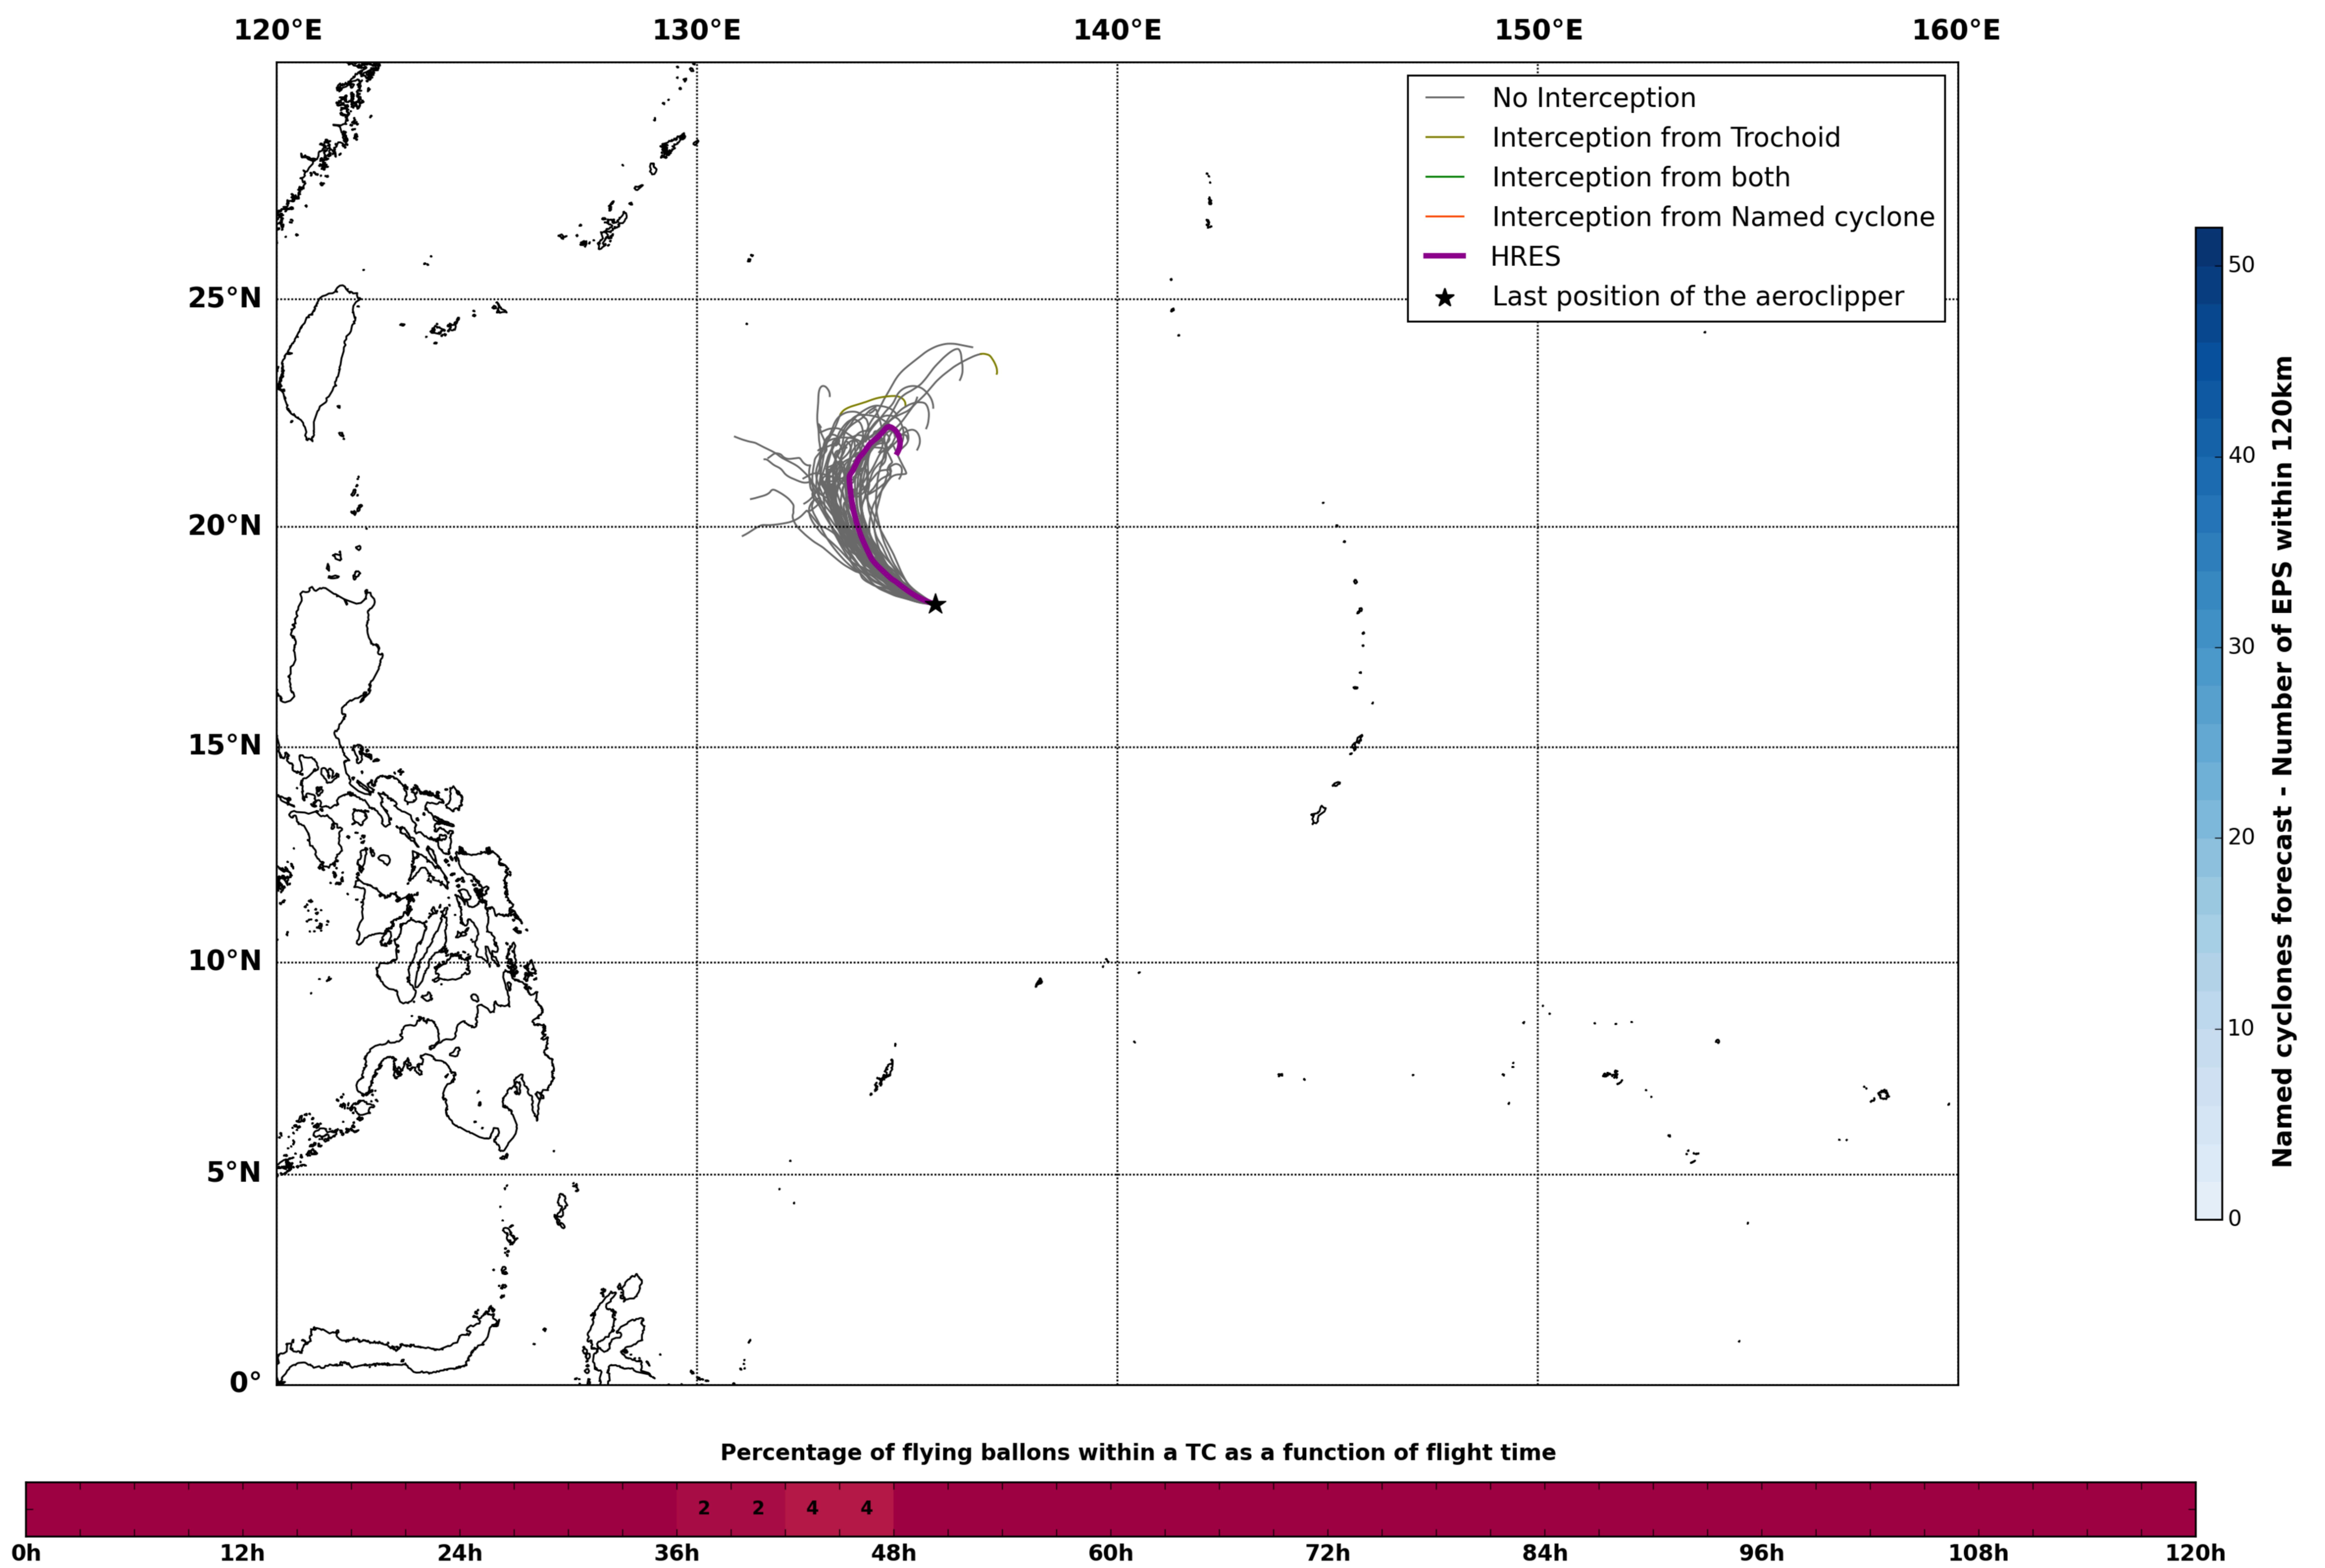

Aeroclipper CHL-PRL Intercept forecast from aeroclipper's position at 2022/05/01, 10h00 (UTC)

Aeroclipper CHL-PRL Grounding forecast from aeroclipper's position at 2022/05/01, 10h00 (UTC)