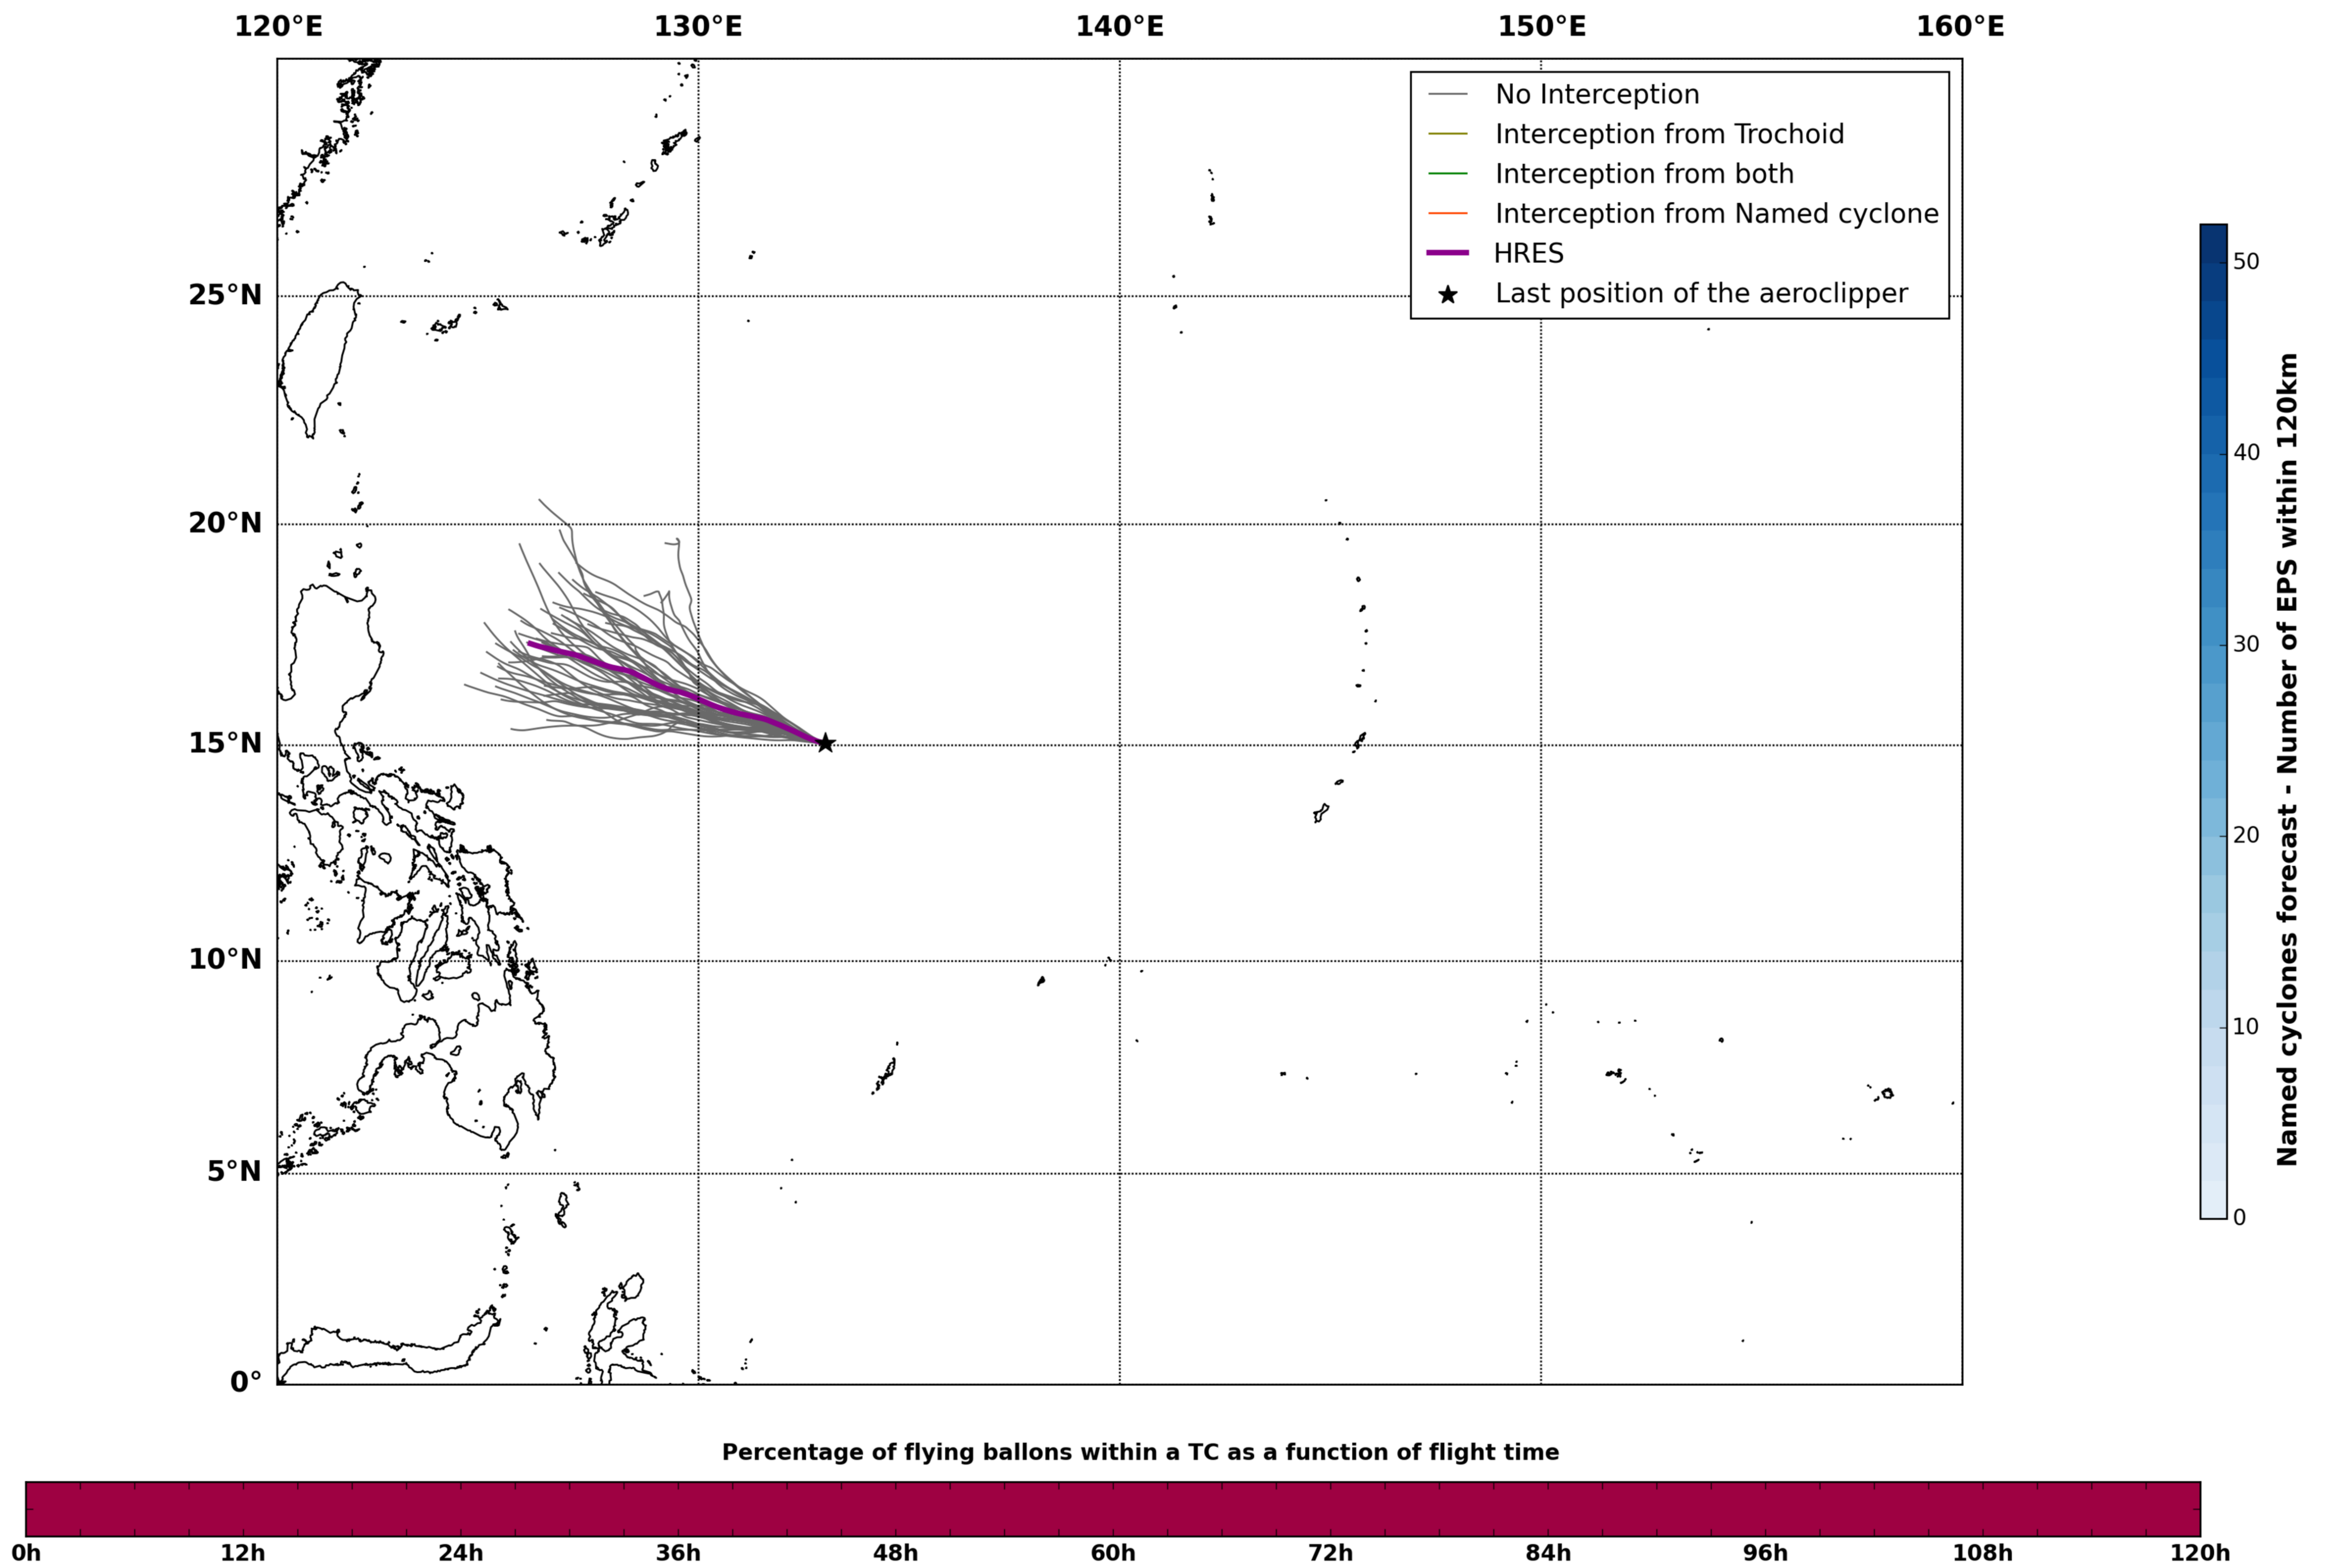

### Aeroclipper CHL-PRL Intercept forecast from aeroclipper's position at 2022/05/01, 13h00 (UTC)

### Aeroclipper CHL-PRL Grounding forecast from aeroclipper's position at 2022/05/01, 13h00 (UTC)