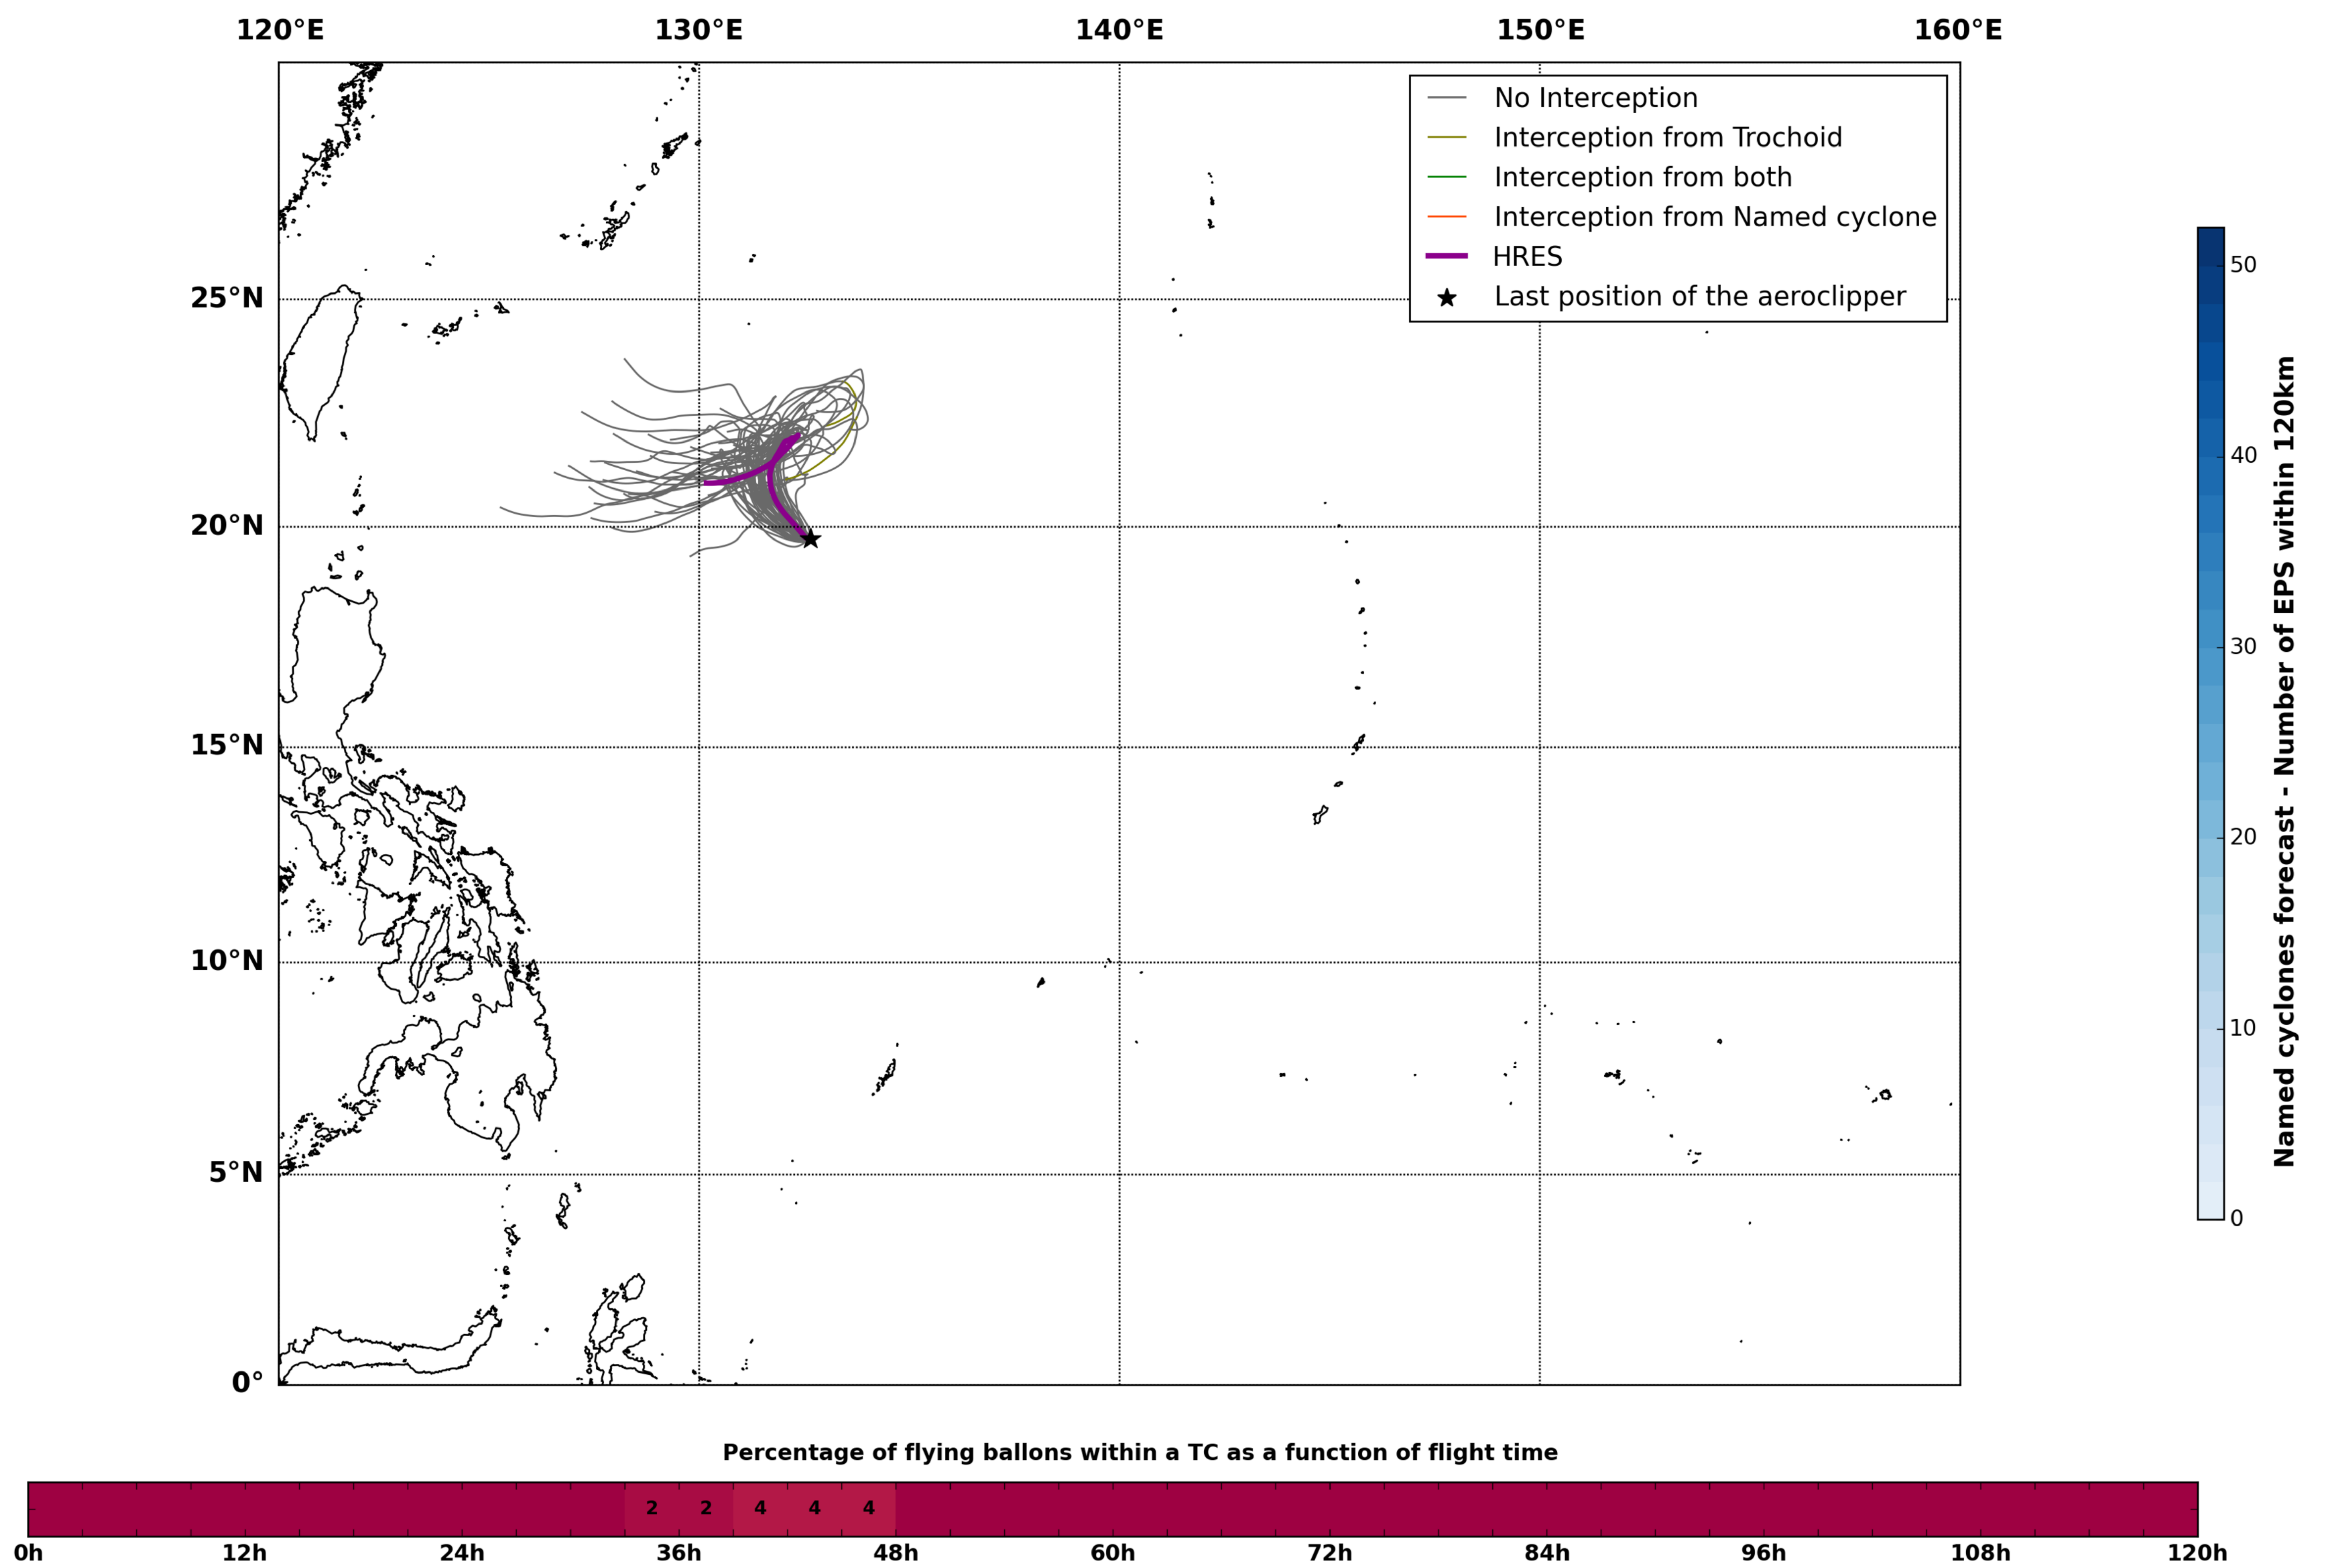

Aeroclipper CHL-PRL Intercept forecast from aeroclipper's position at 2022/05/01, 16h00 (UTC)

Aeroclipper CHL-PRL Grounding forecast from aeroclipper's position at 2022/05/01, 16h00 (UTC)