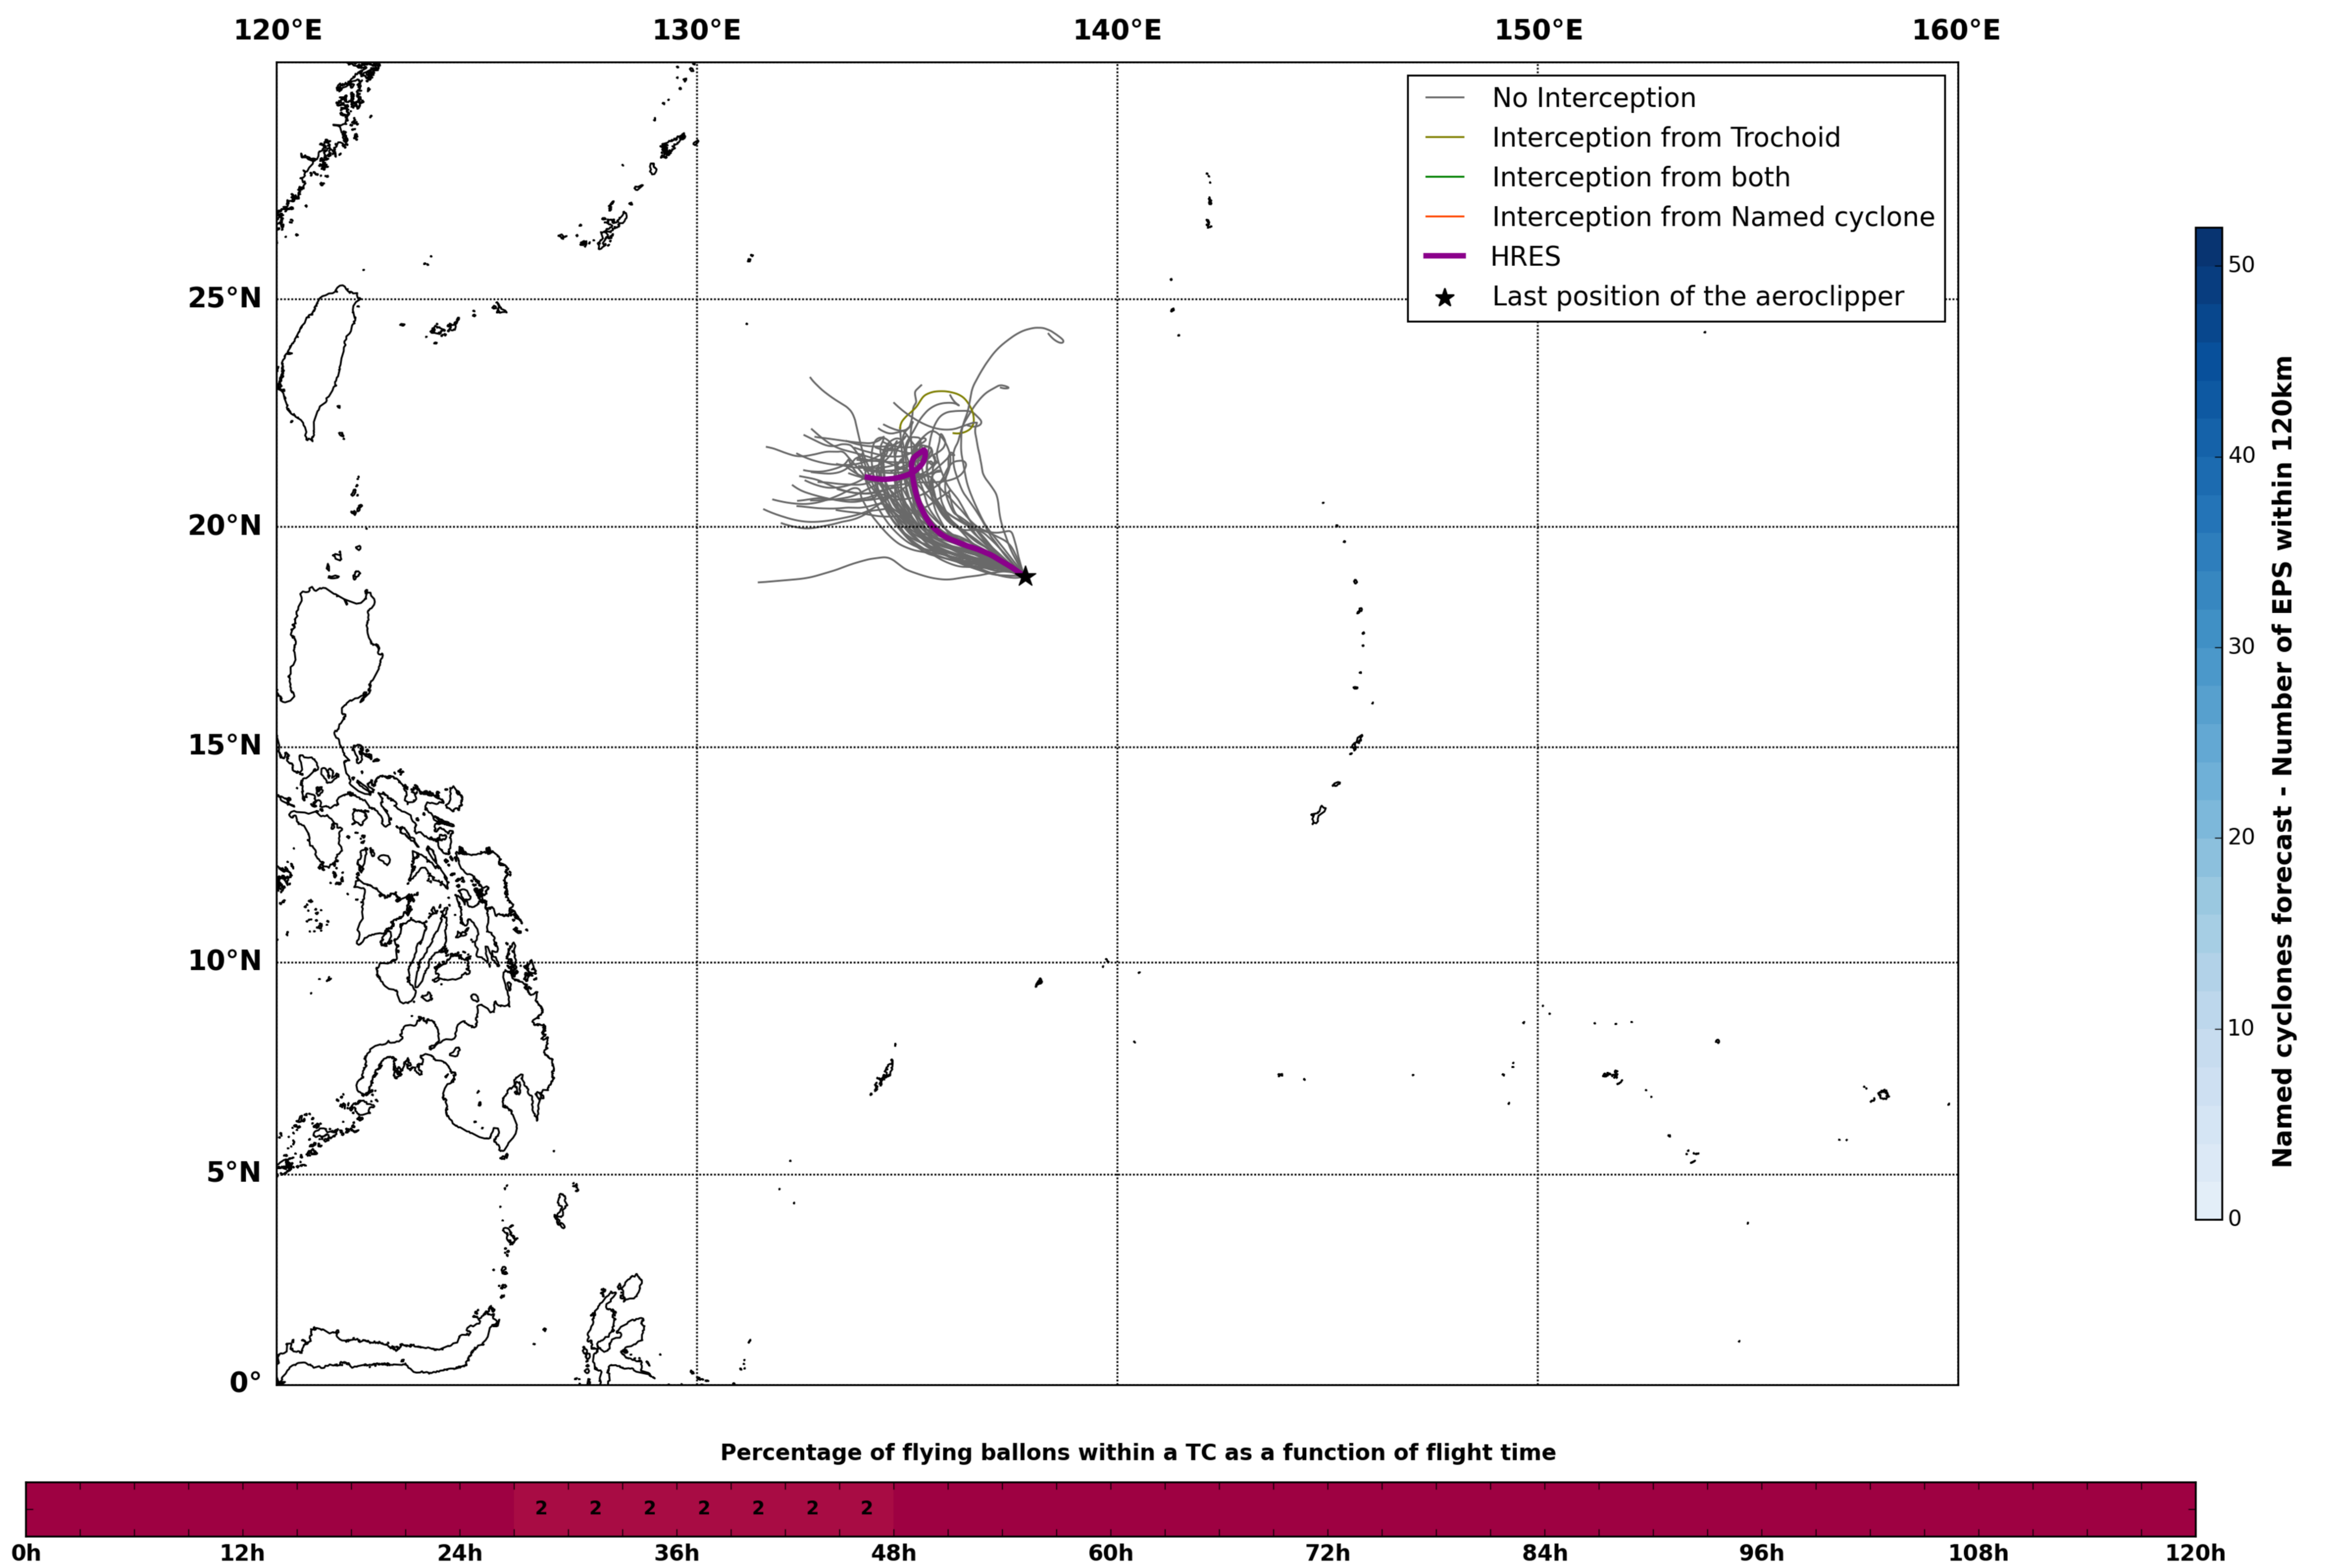

Aeroclipper CHL-PRL Intercept forecast from aeroclipper's position at 2022/05/01, 19h00 (UTC)

Aeroclipper CHL-PRL Grounding forecast from aeroclipper's position at 2022/05/01, 19h00 (UTC)