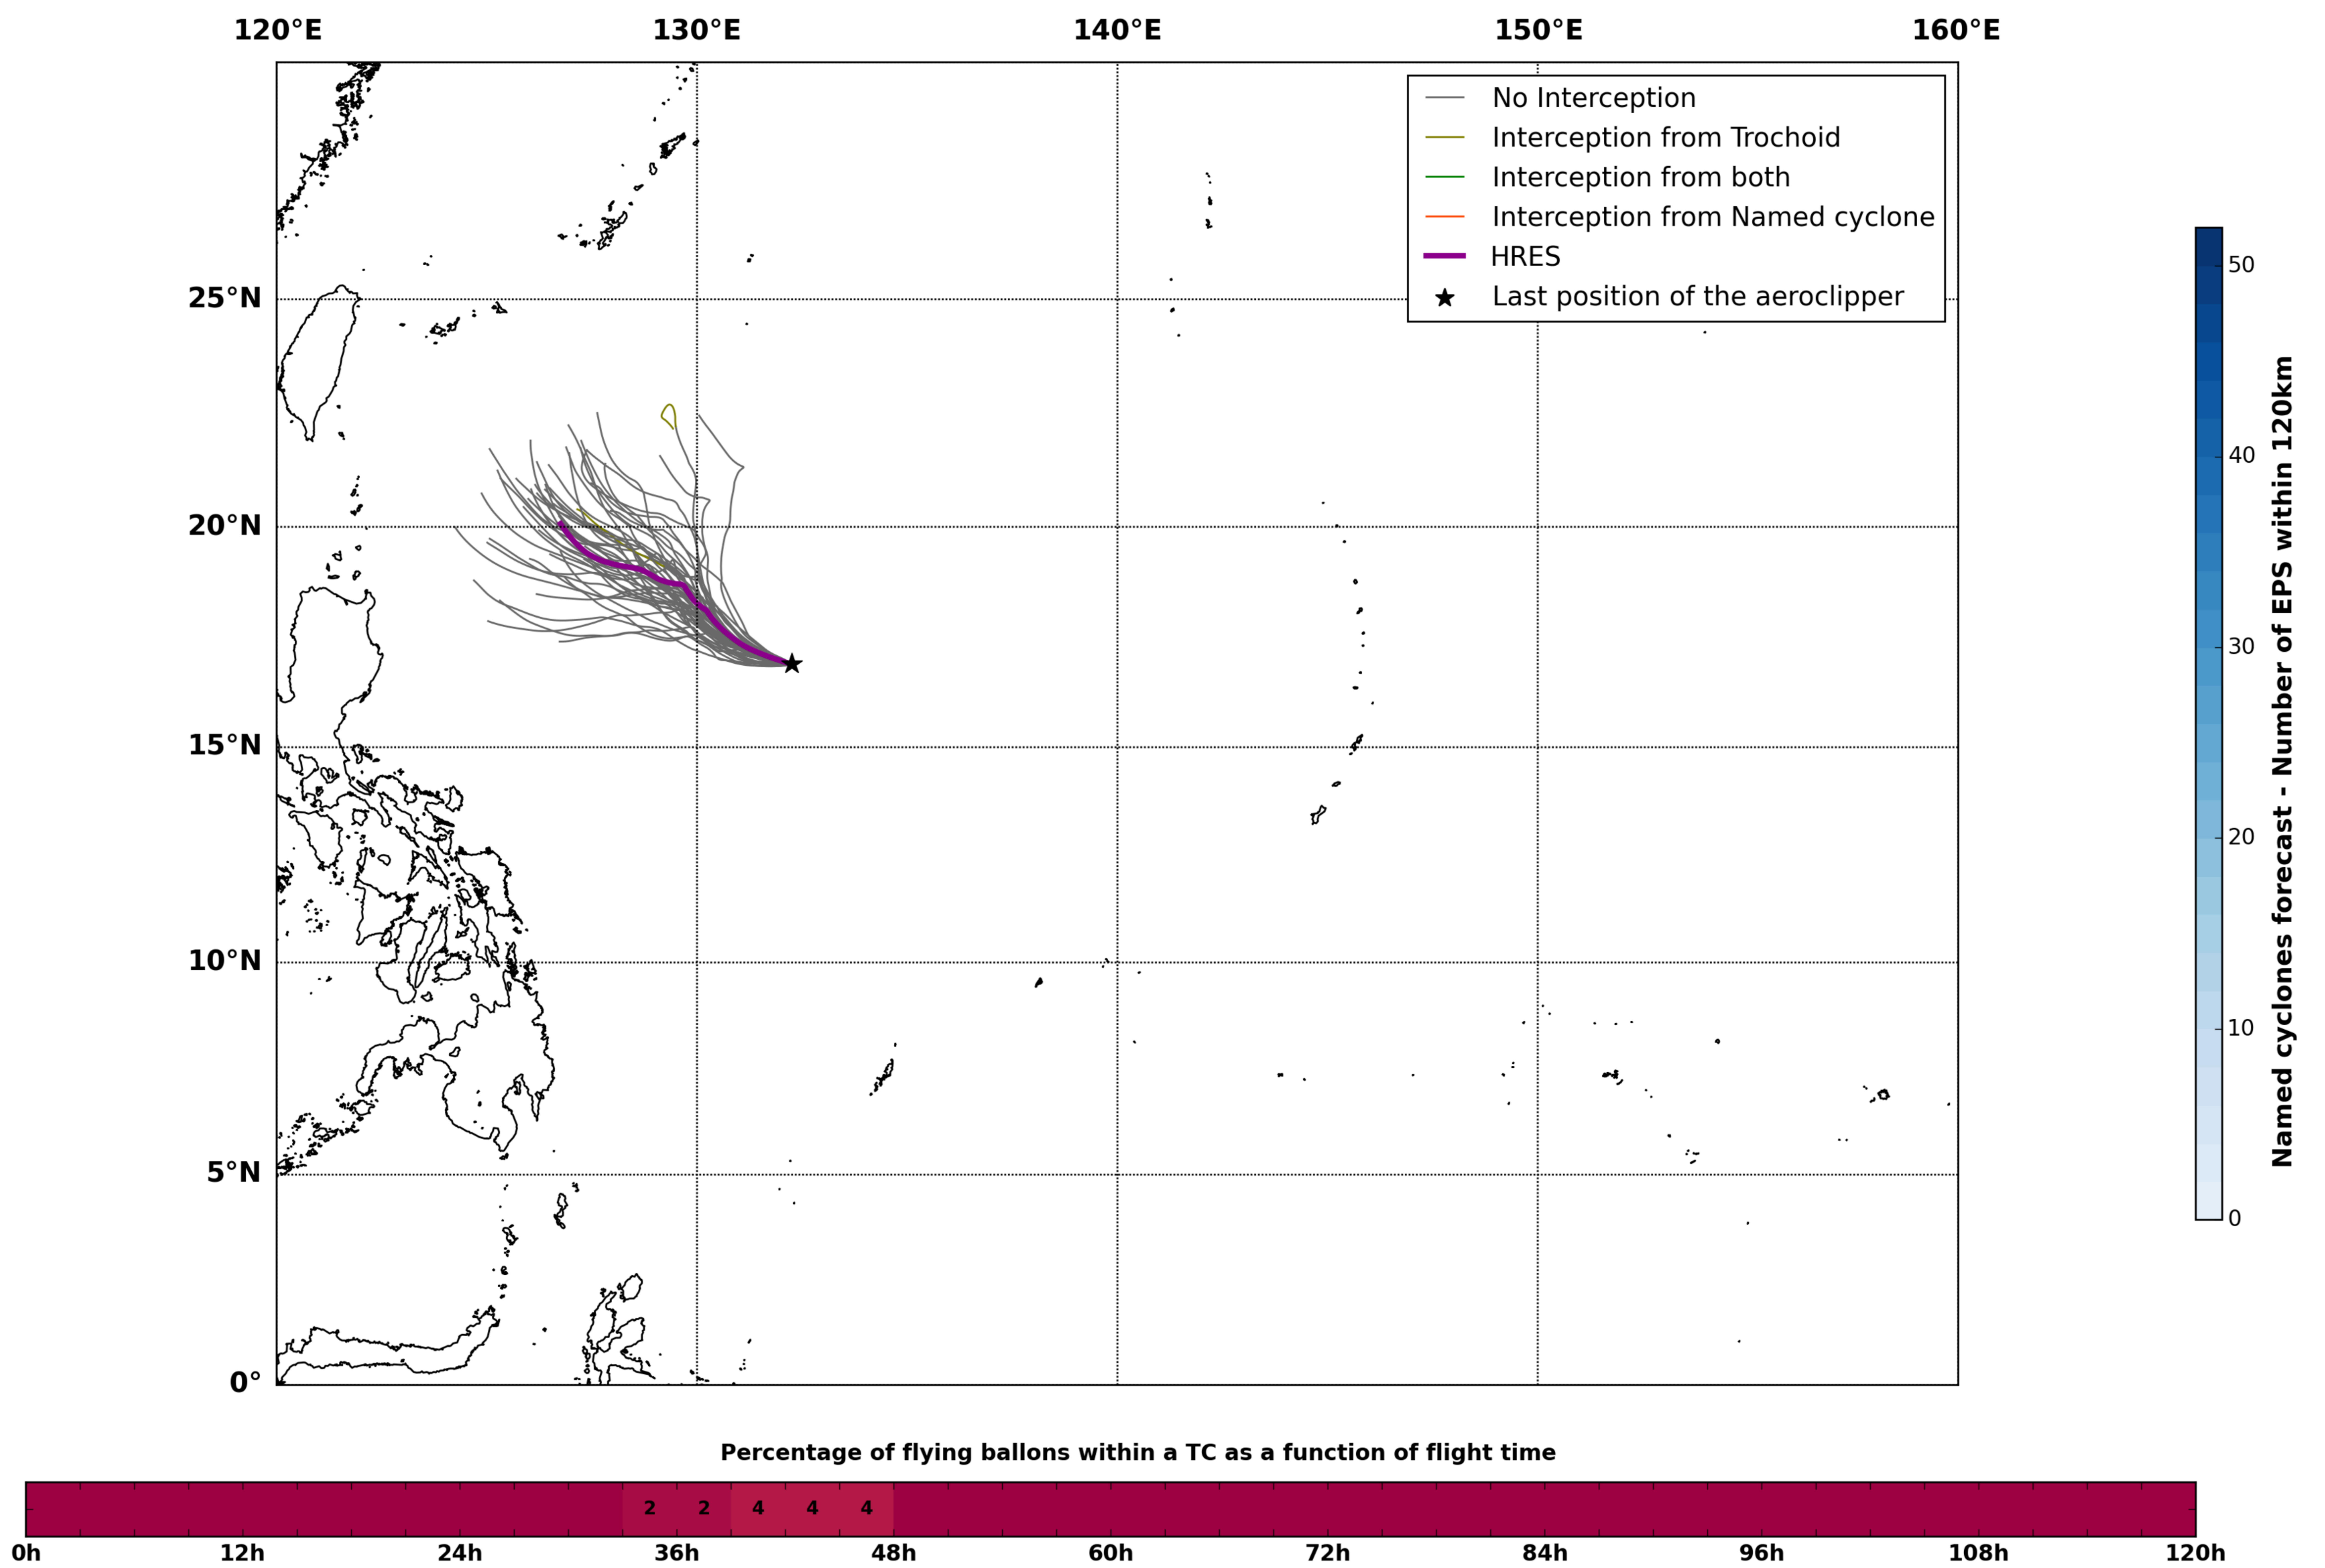

Aeroclipper CHL-PRL Intercept forecast from aeroclipper's position at 2022/05/01, 22h00 (UTC)

Aeroclipper CHL-PRL Grounding forecast from aeroclipper's position at 2022/05/01, 22h00 (UTC)