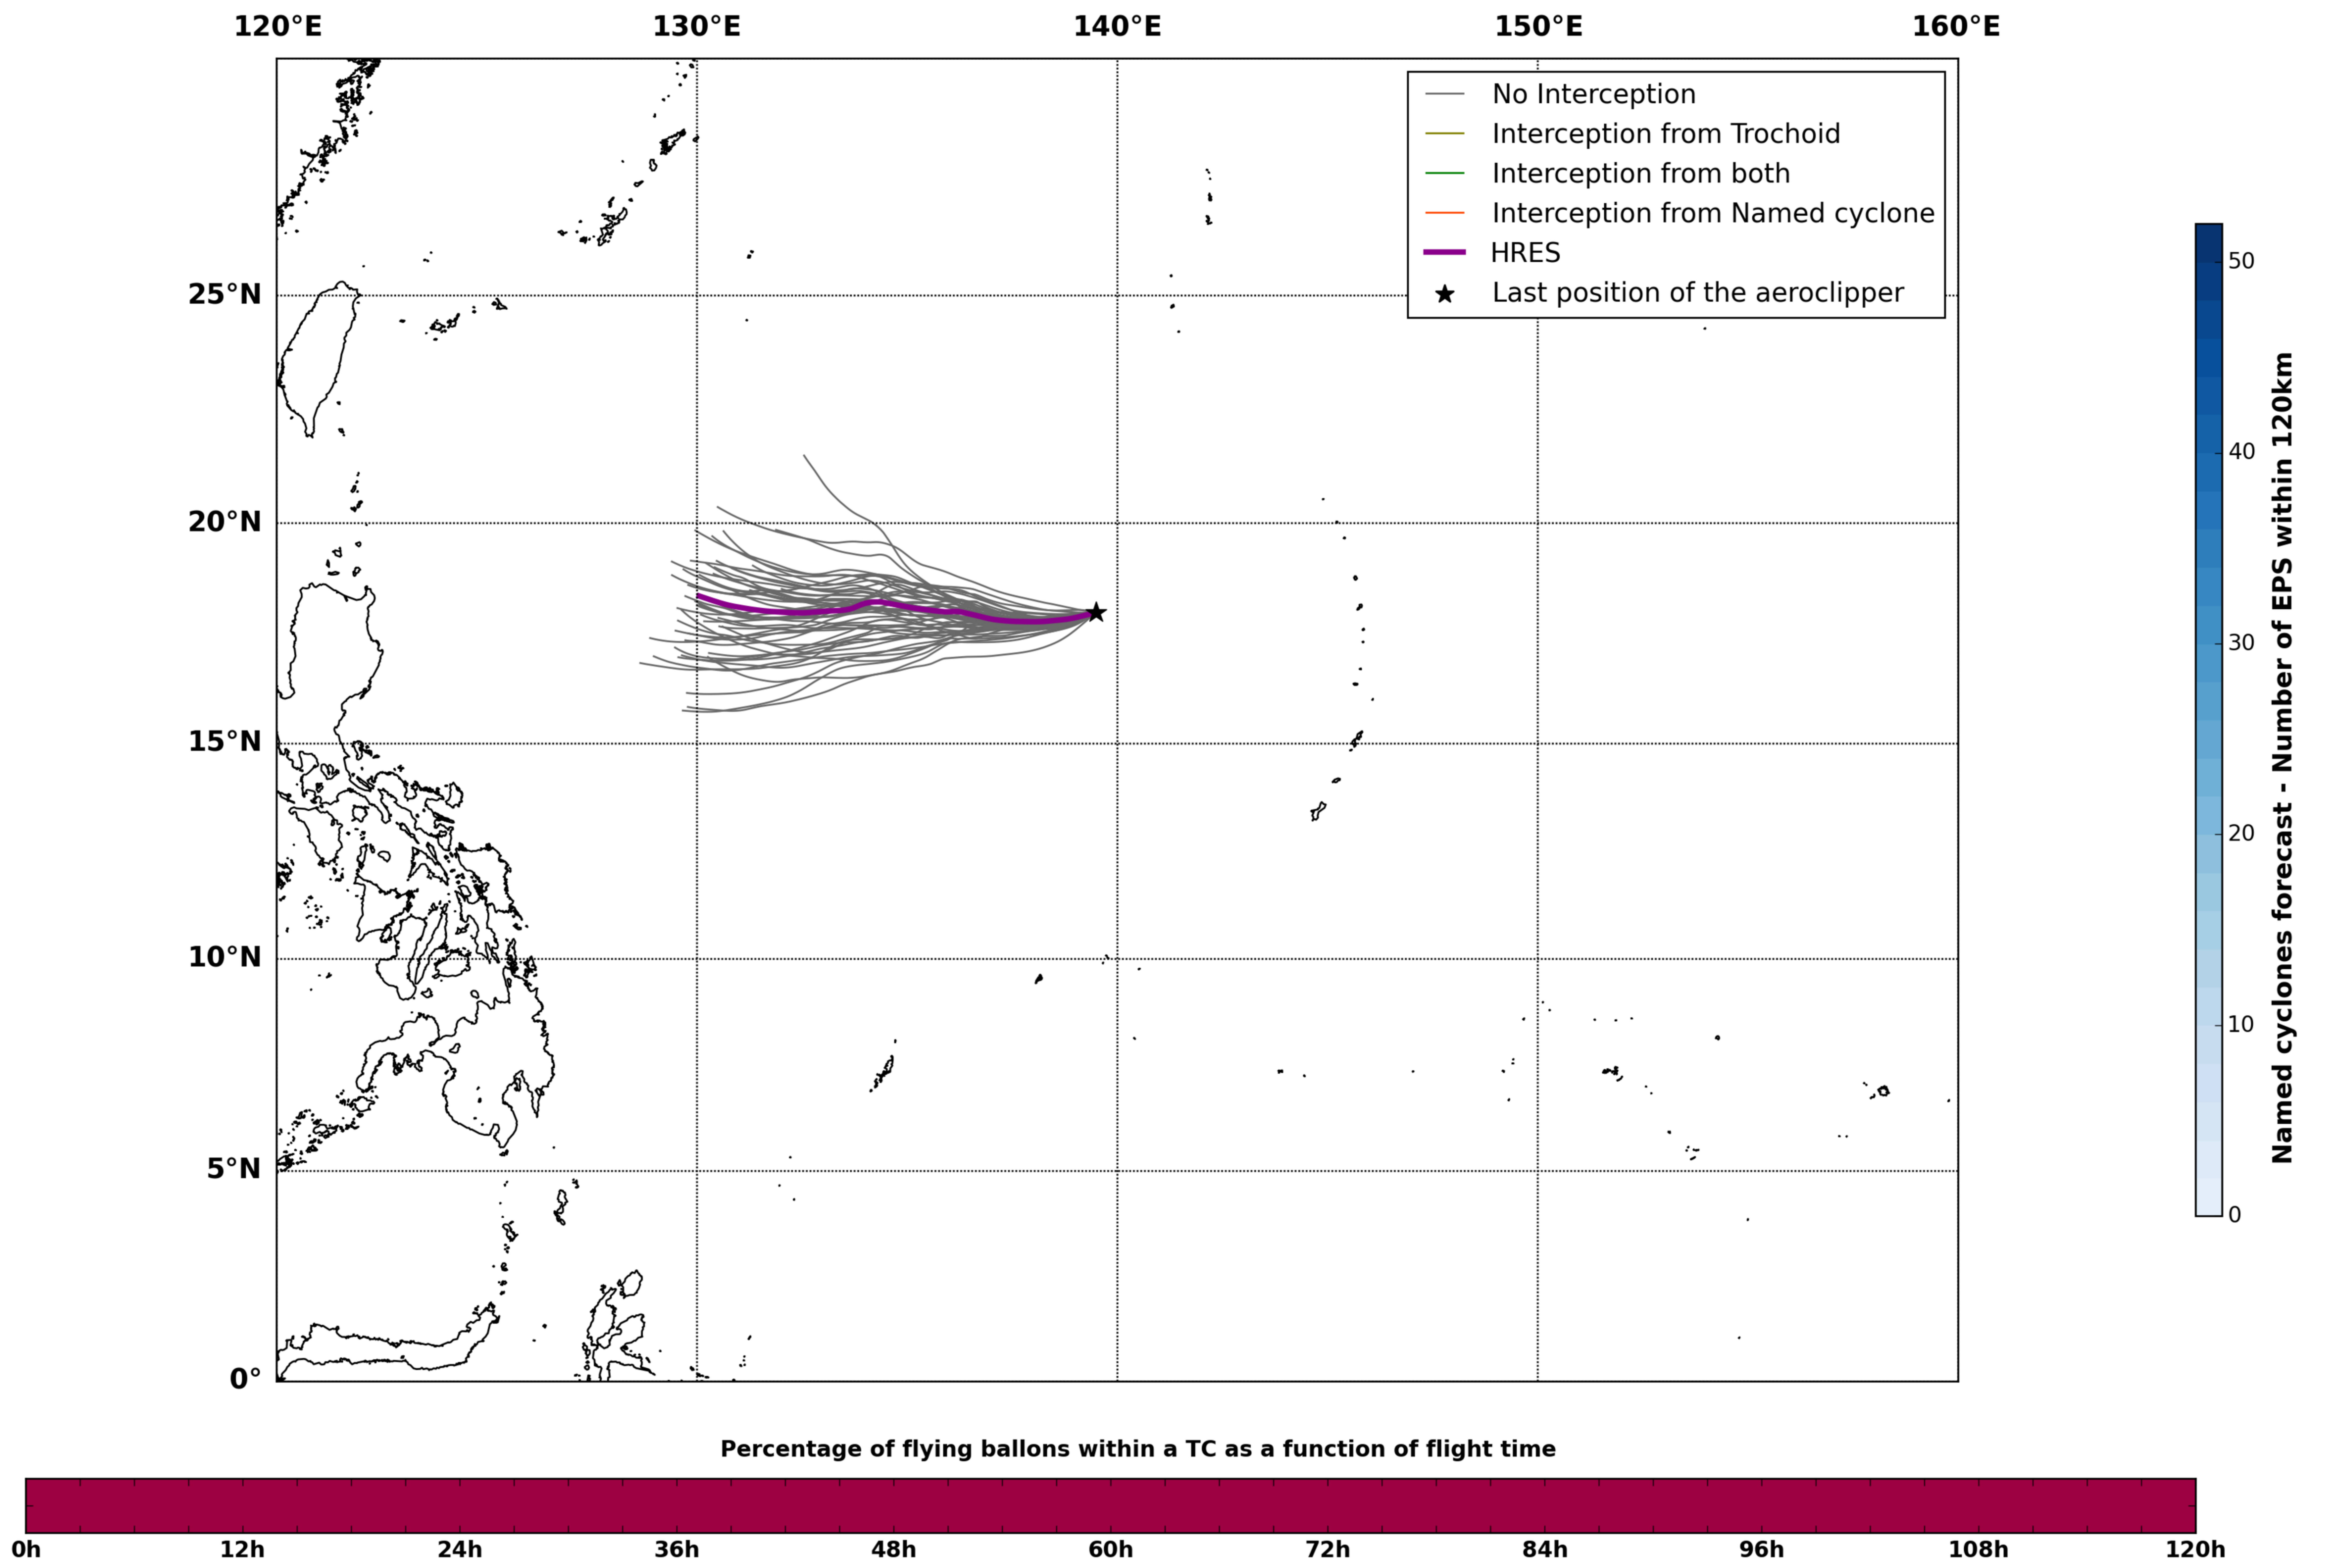

Aeroclipper CHL-PRL Intercept forecast from aeroclipper's position at 2022/05/02, 01h00 (UTC)

Aeroclipper CHL-PRL Grounding forecast from aeroclipper's position at 2022/05/02, 01h00 (UTC)