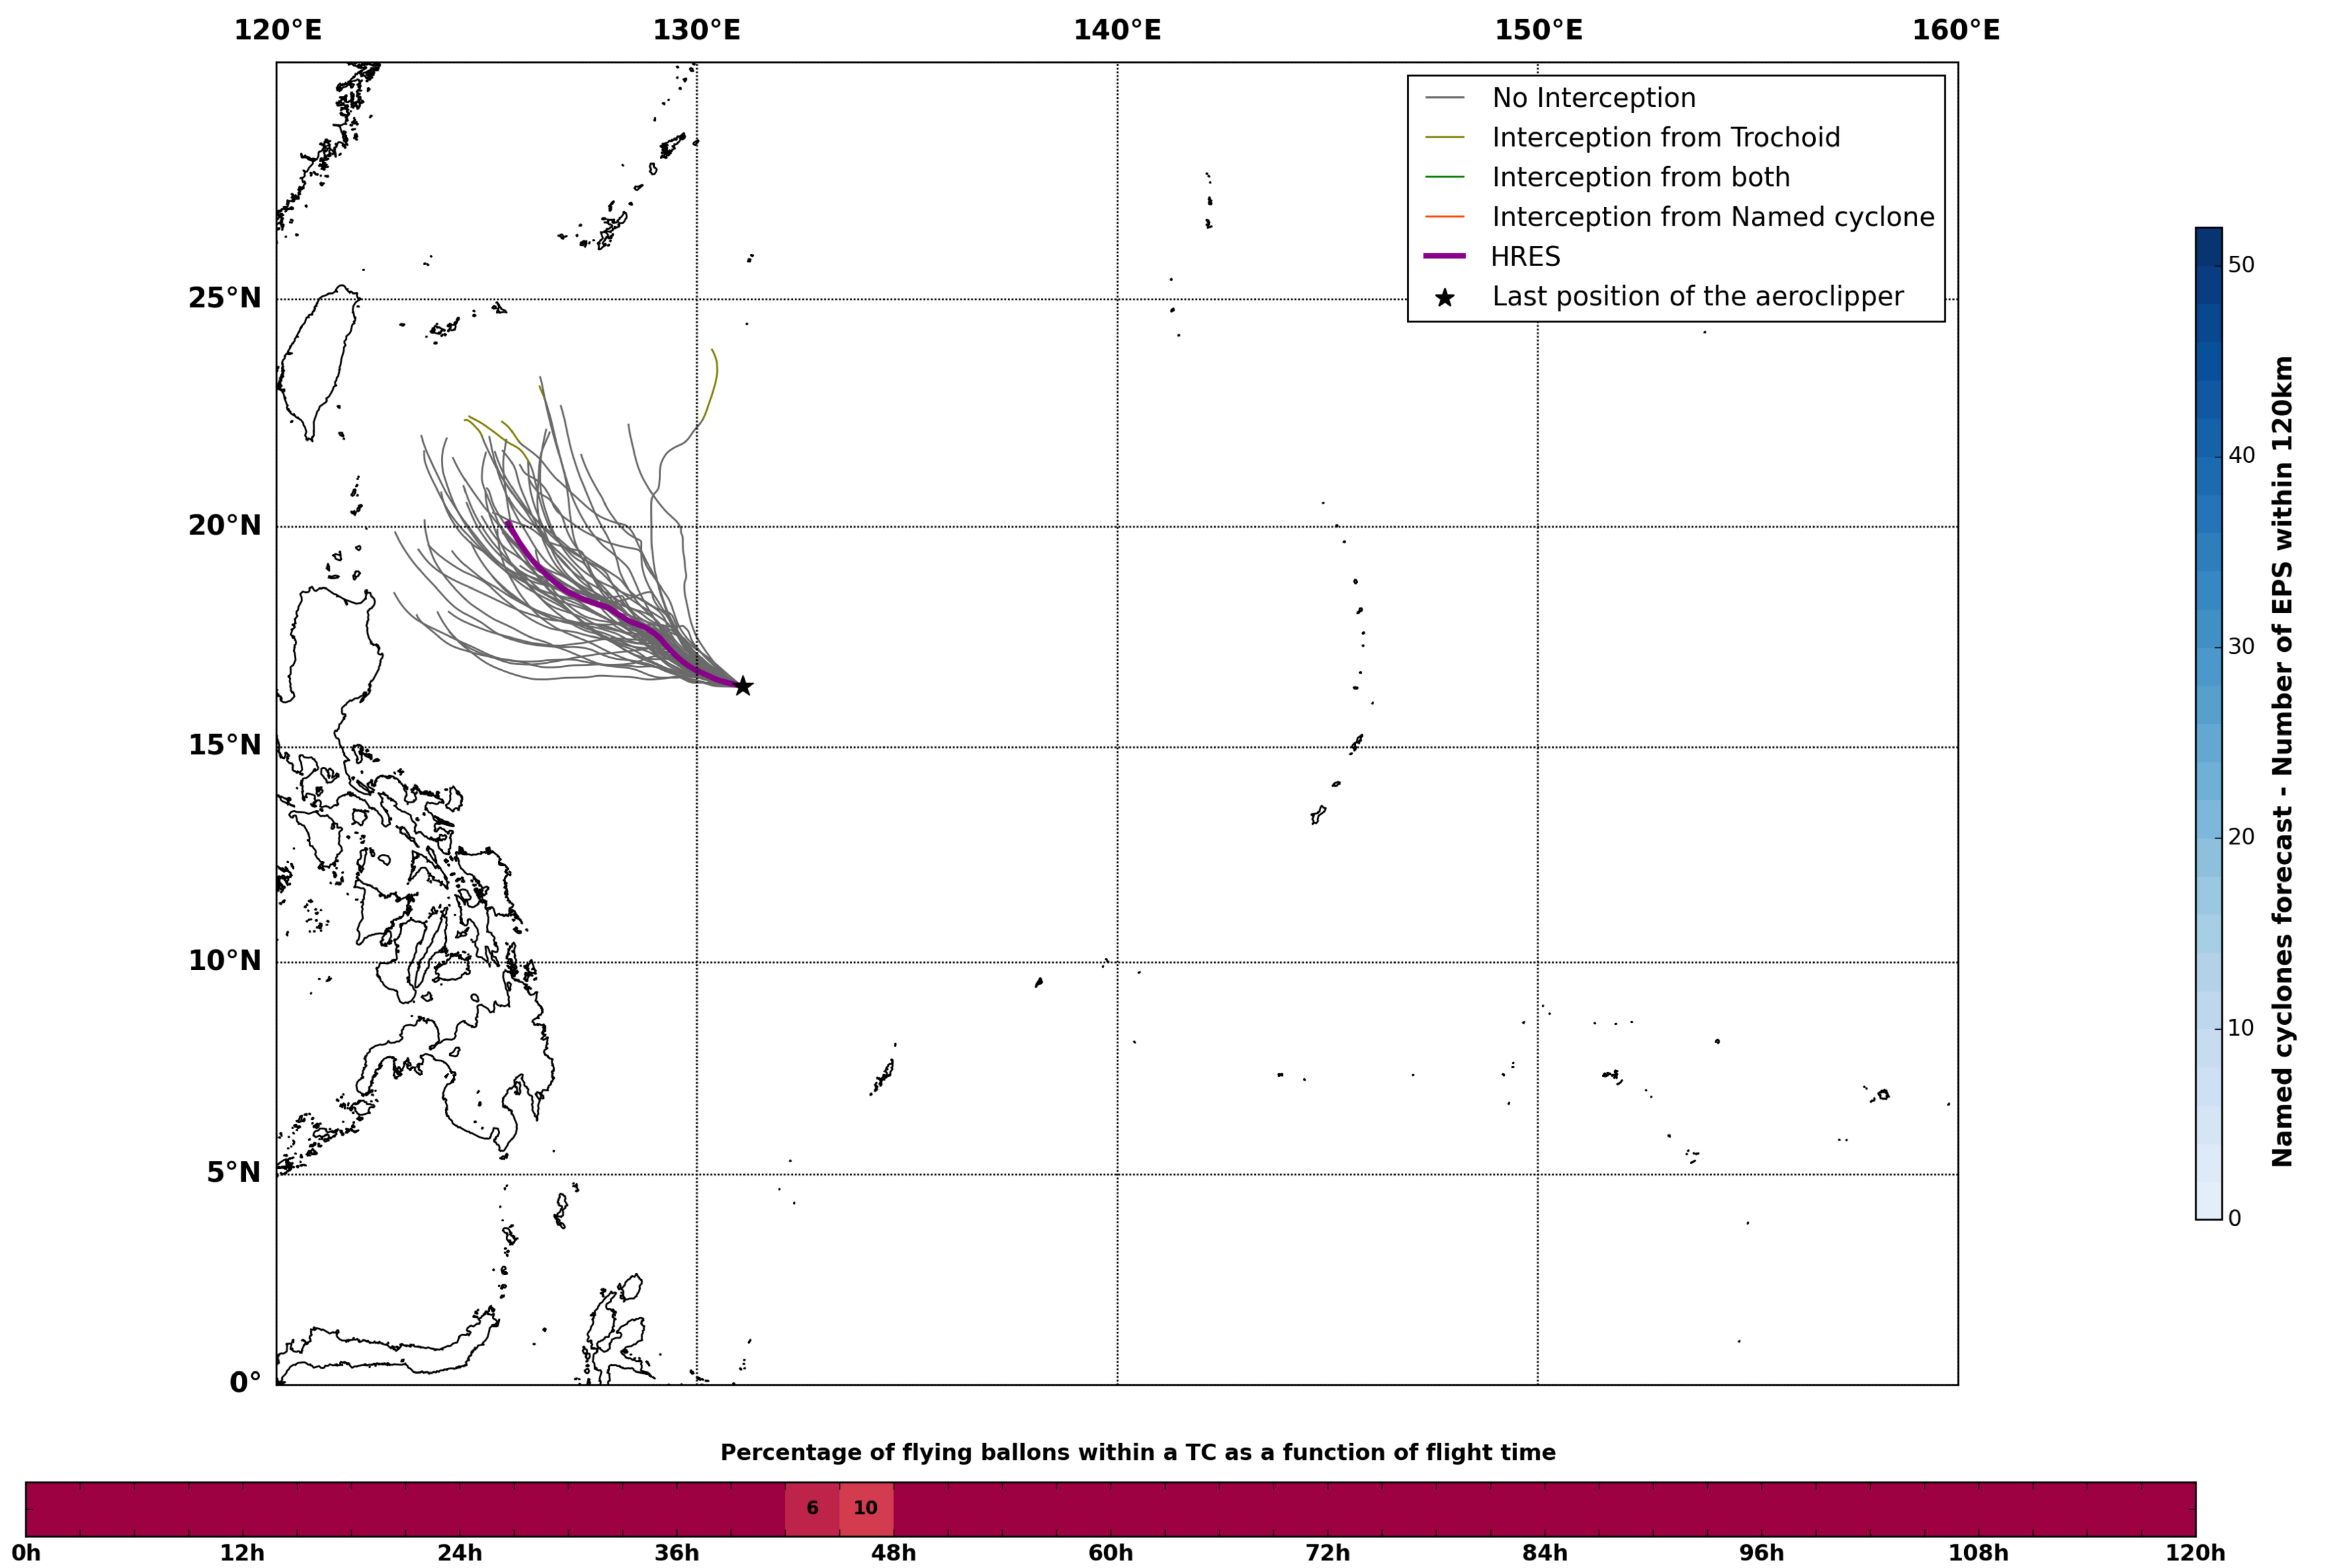

Aeroclipper CHL-PRL Intercept forecast from aeroclipper's position at 2022/05/02, 04h00 (UTC)

Aeroclipper CHL-PRL Grounding forecast from aeroclipper's position at 2022/05/02, 04h00 (UTC)