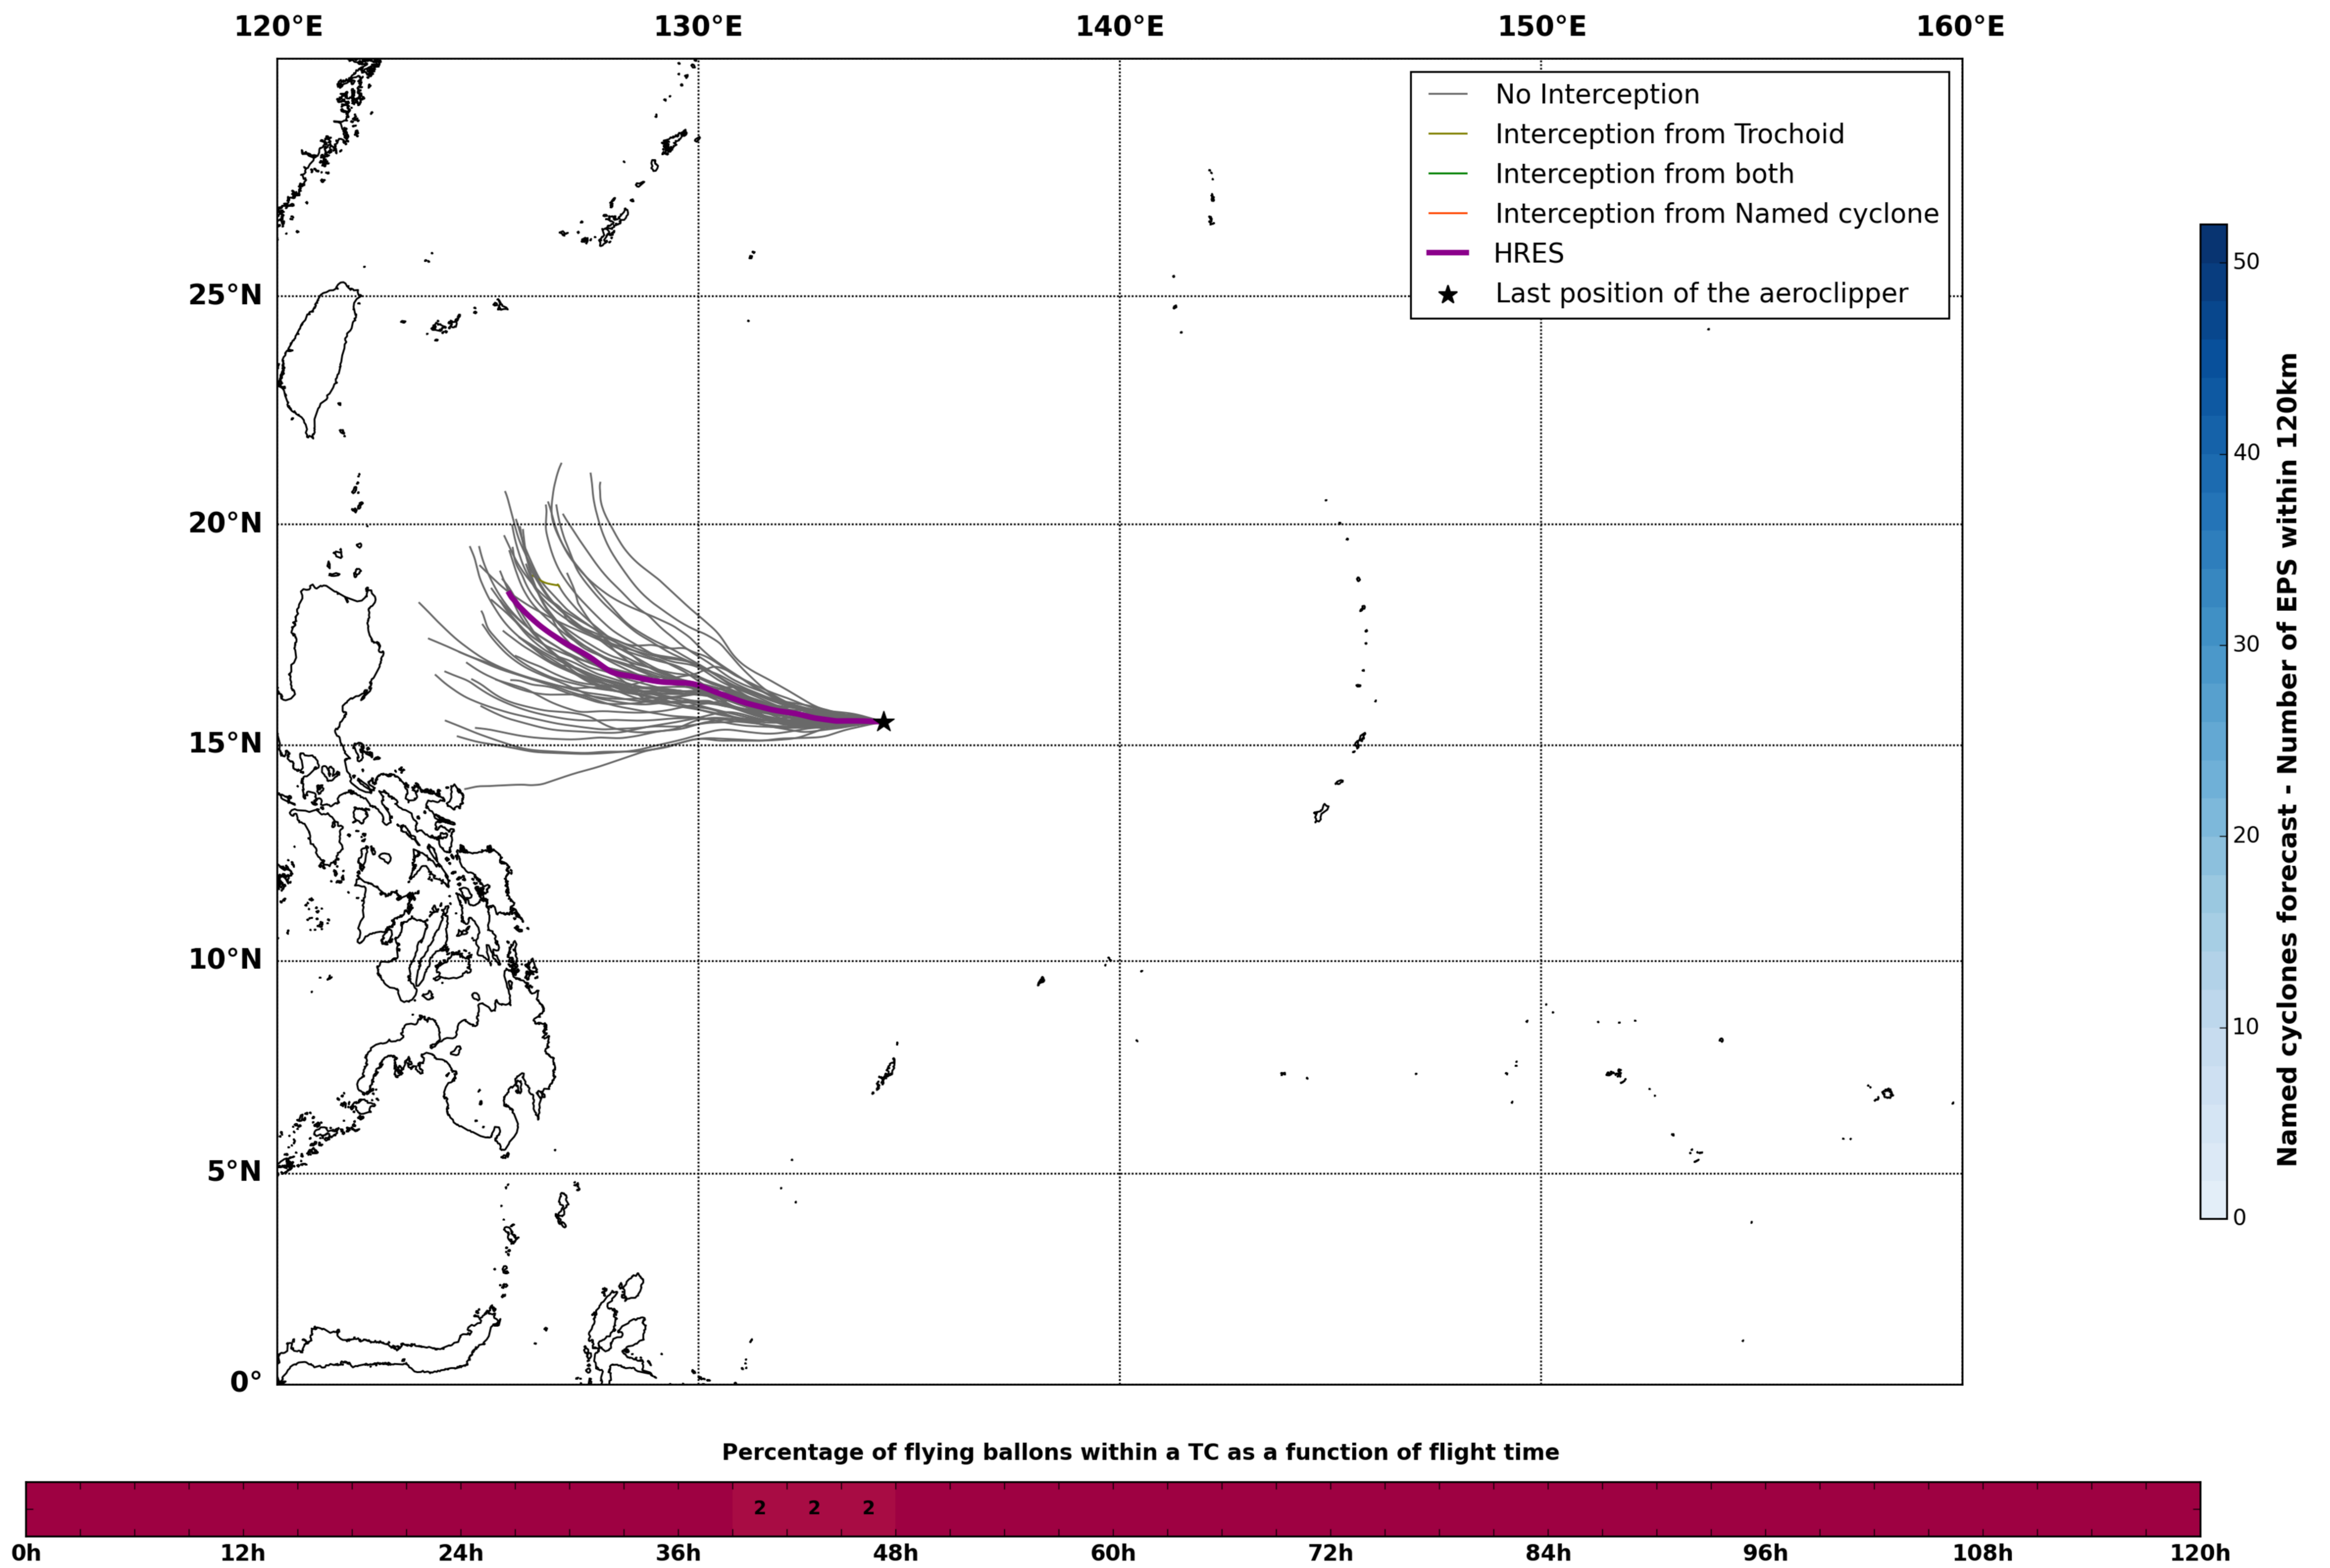

Aeroclipper CHL-PRL Intercept forecast from aeroclipper's position at 2022/05/02, 10h00 (UTC)

Aeroclipper CHL-PRL Grounding forecast from aeroclipper's position at 2022/05/02, 10h00 (UTC)