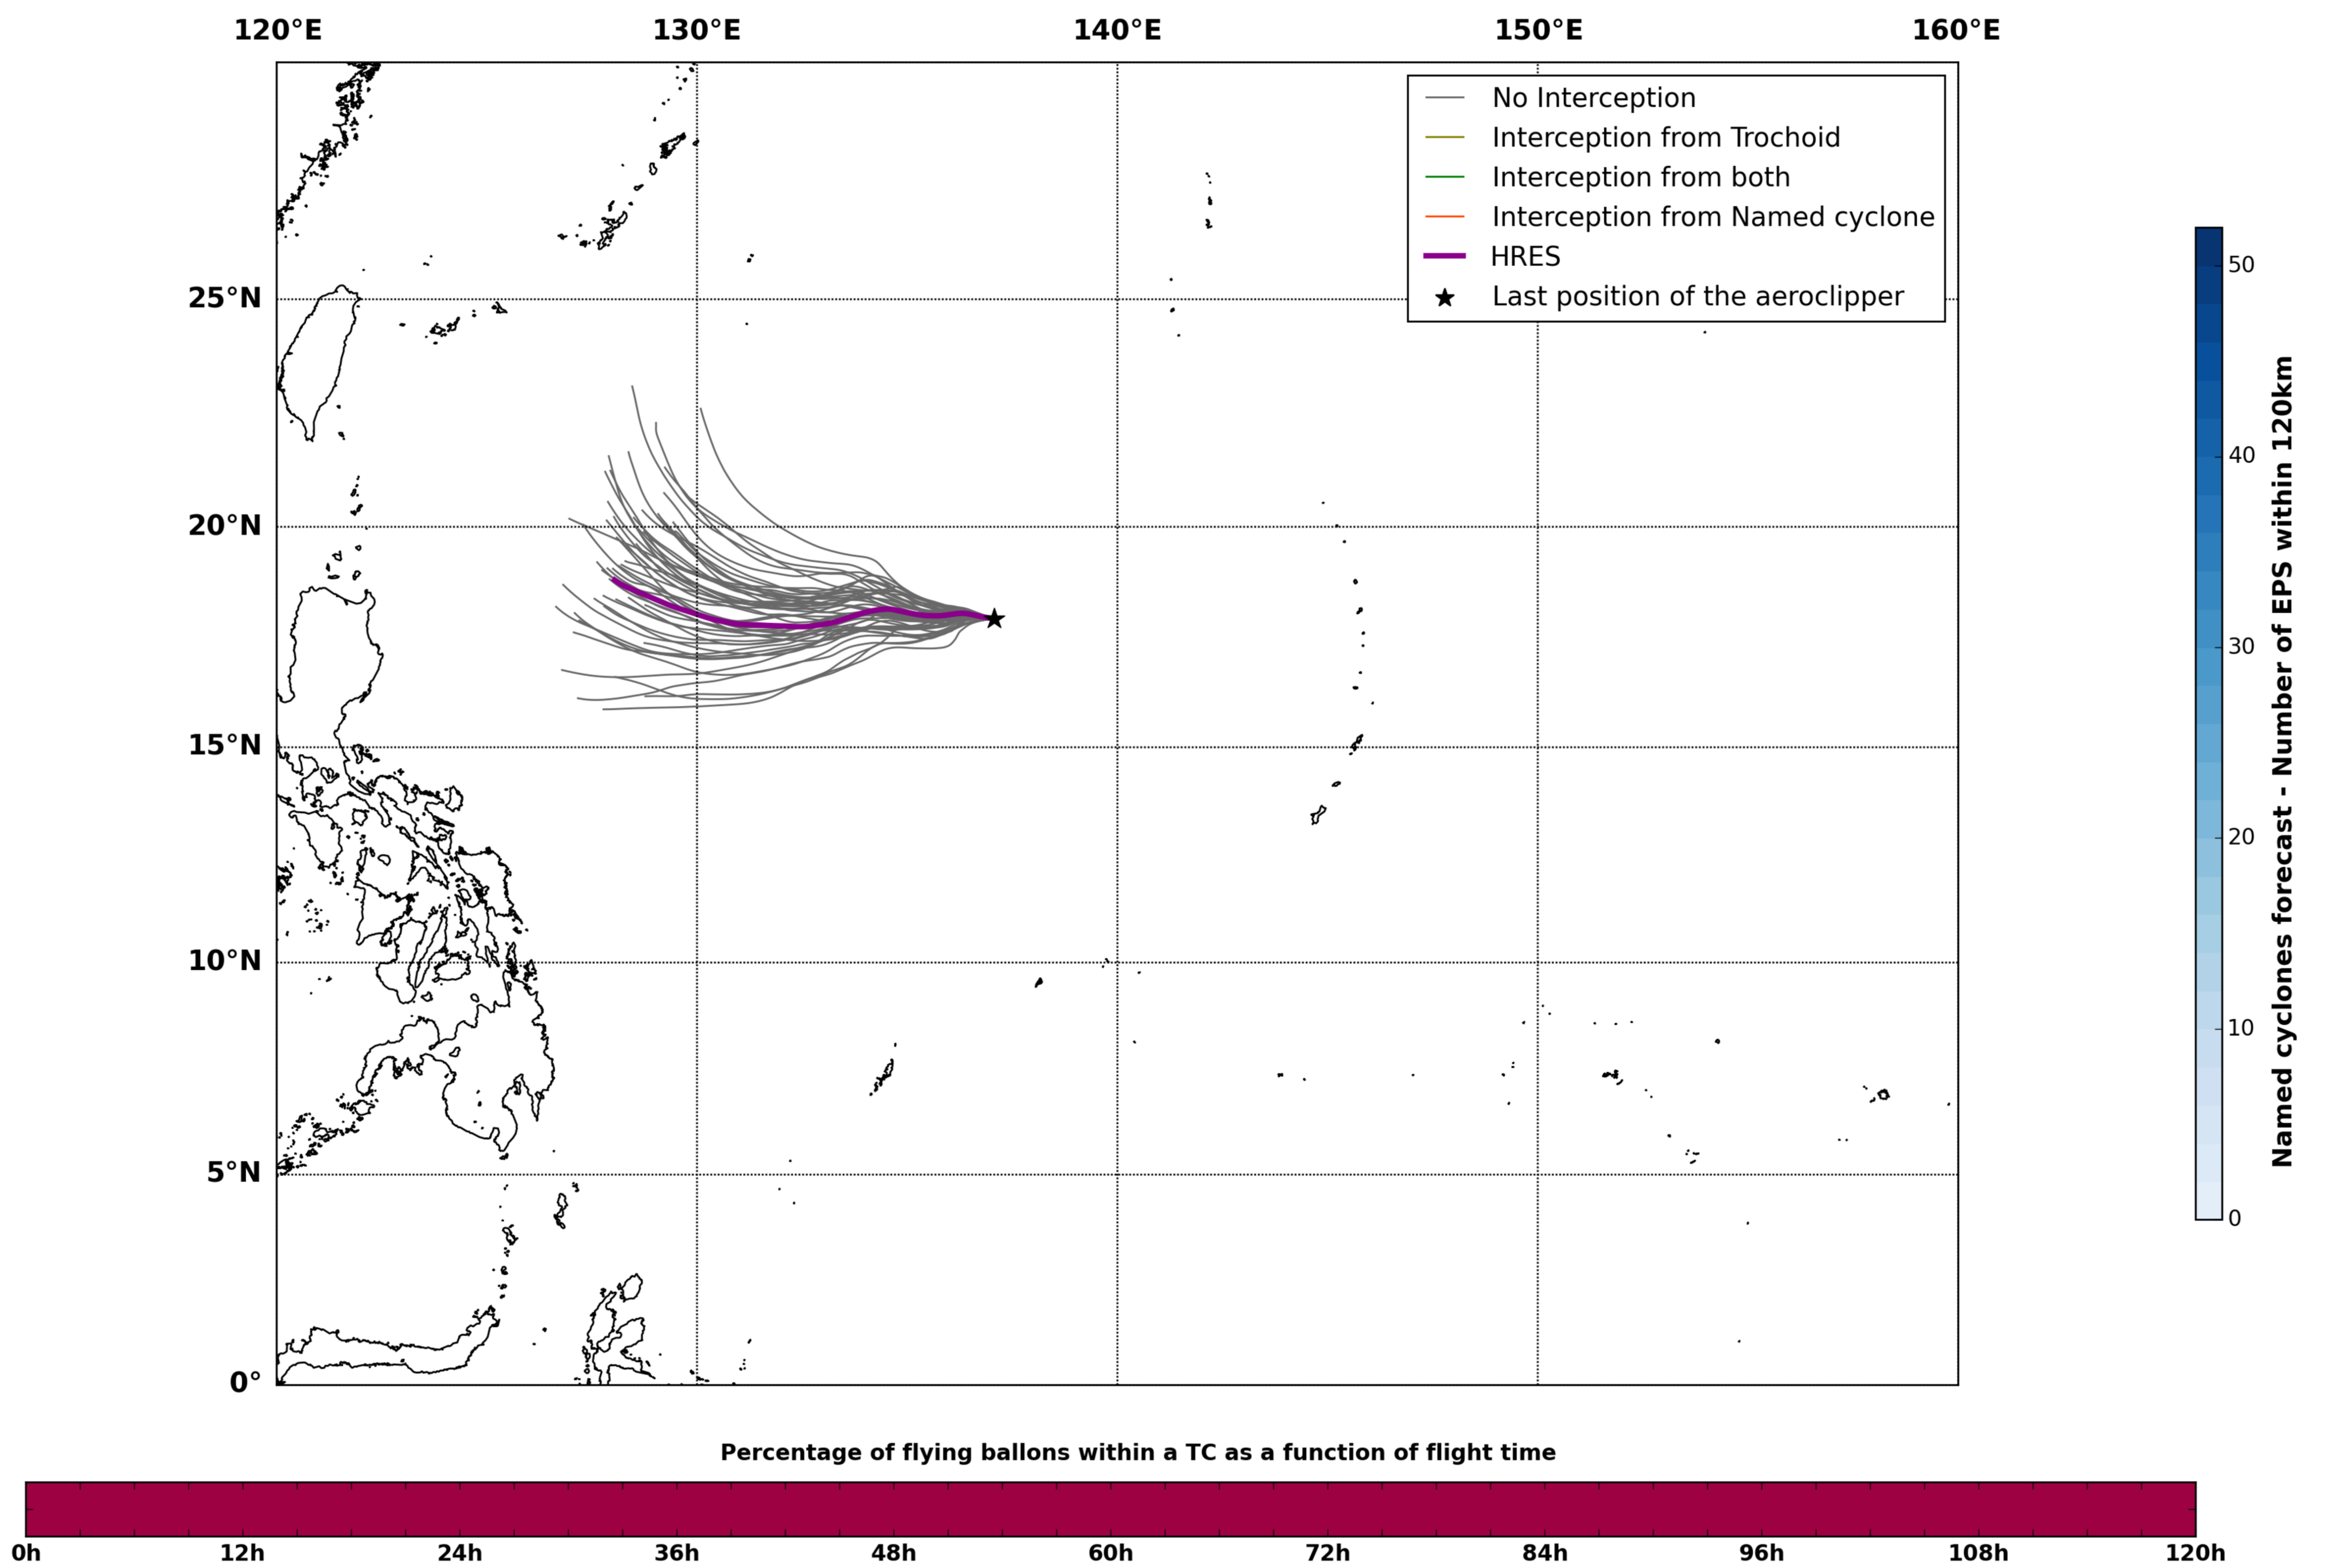

Aeroclipper CHL-PRL Intercept forecast from aeroclipper's position at 2022/05/02, 13h00 (UTC)

Aeroclipper CHL-PRL Grounding forecast from aeroclipper's position at 2022/05/02, 13h00 (UTC)