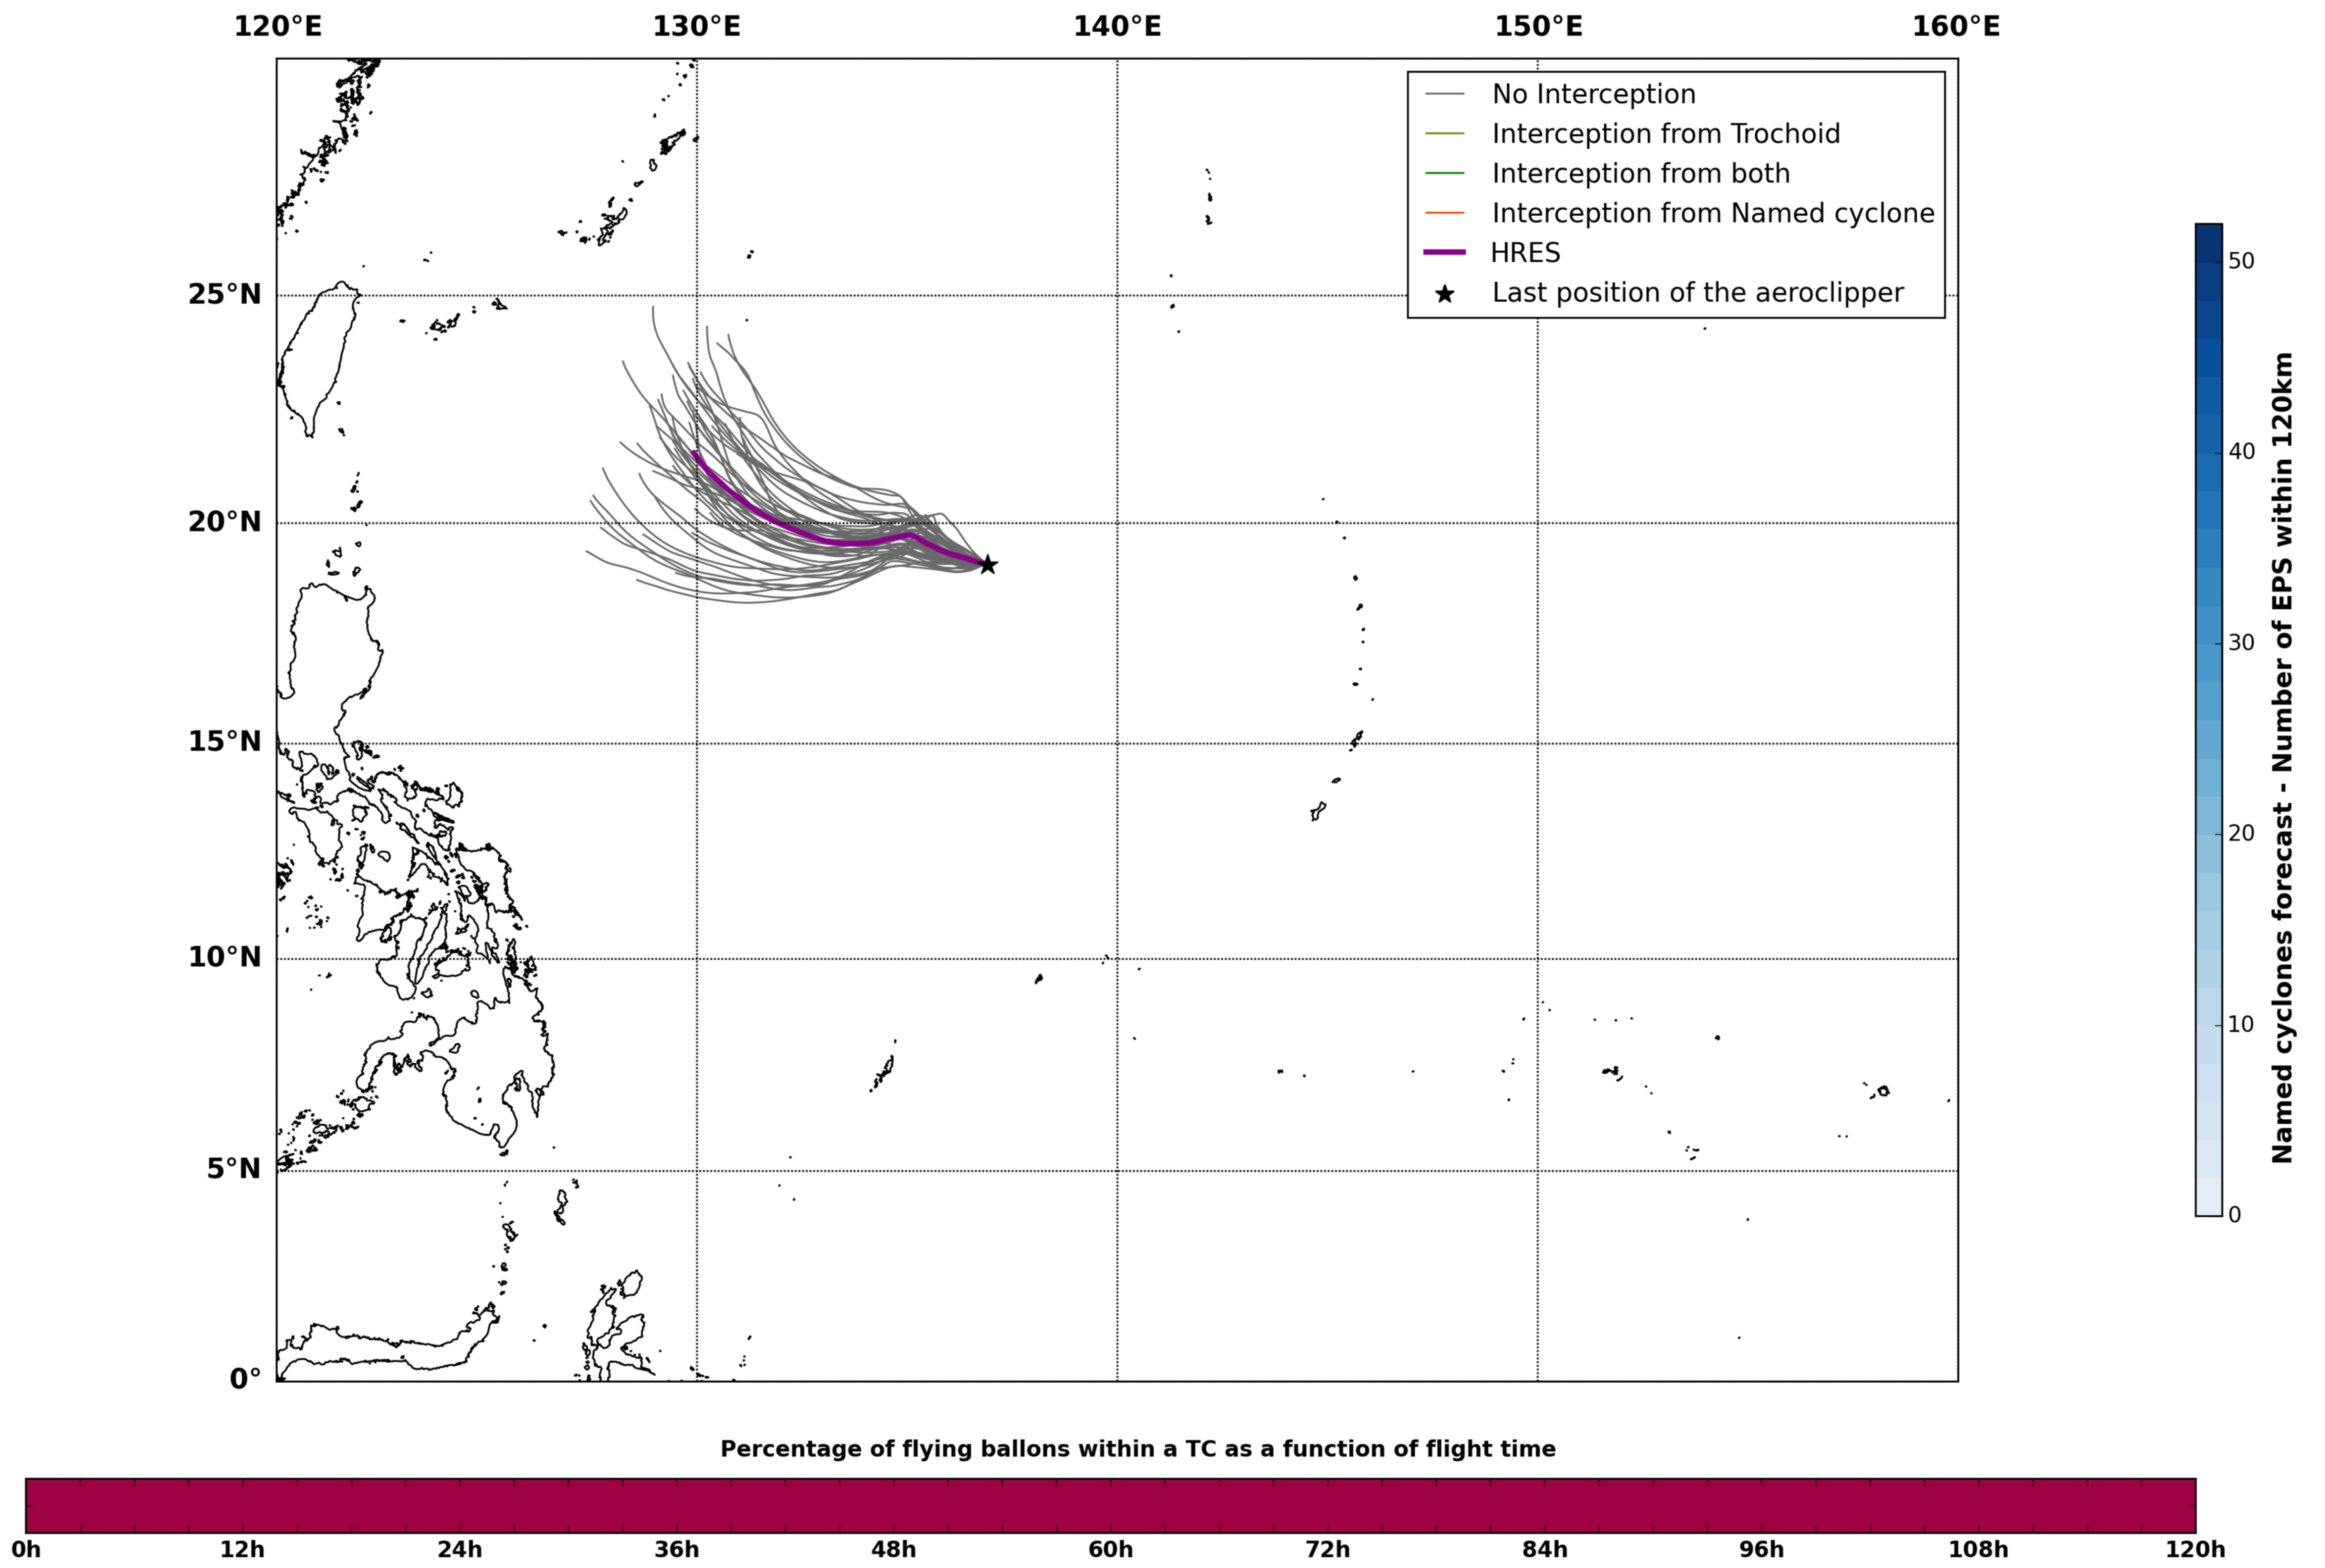

### Aeroclipper CHL-PRL Intercept forecast from aeroclipper's position at 2022/05/02, 16h00 (UTC)

### Aeroclipper CHL-PRL Grounding forecast from aeroclipper's position at 2022/05/02, 16h00 (UTC)