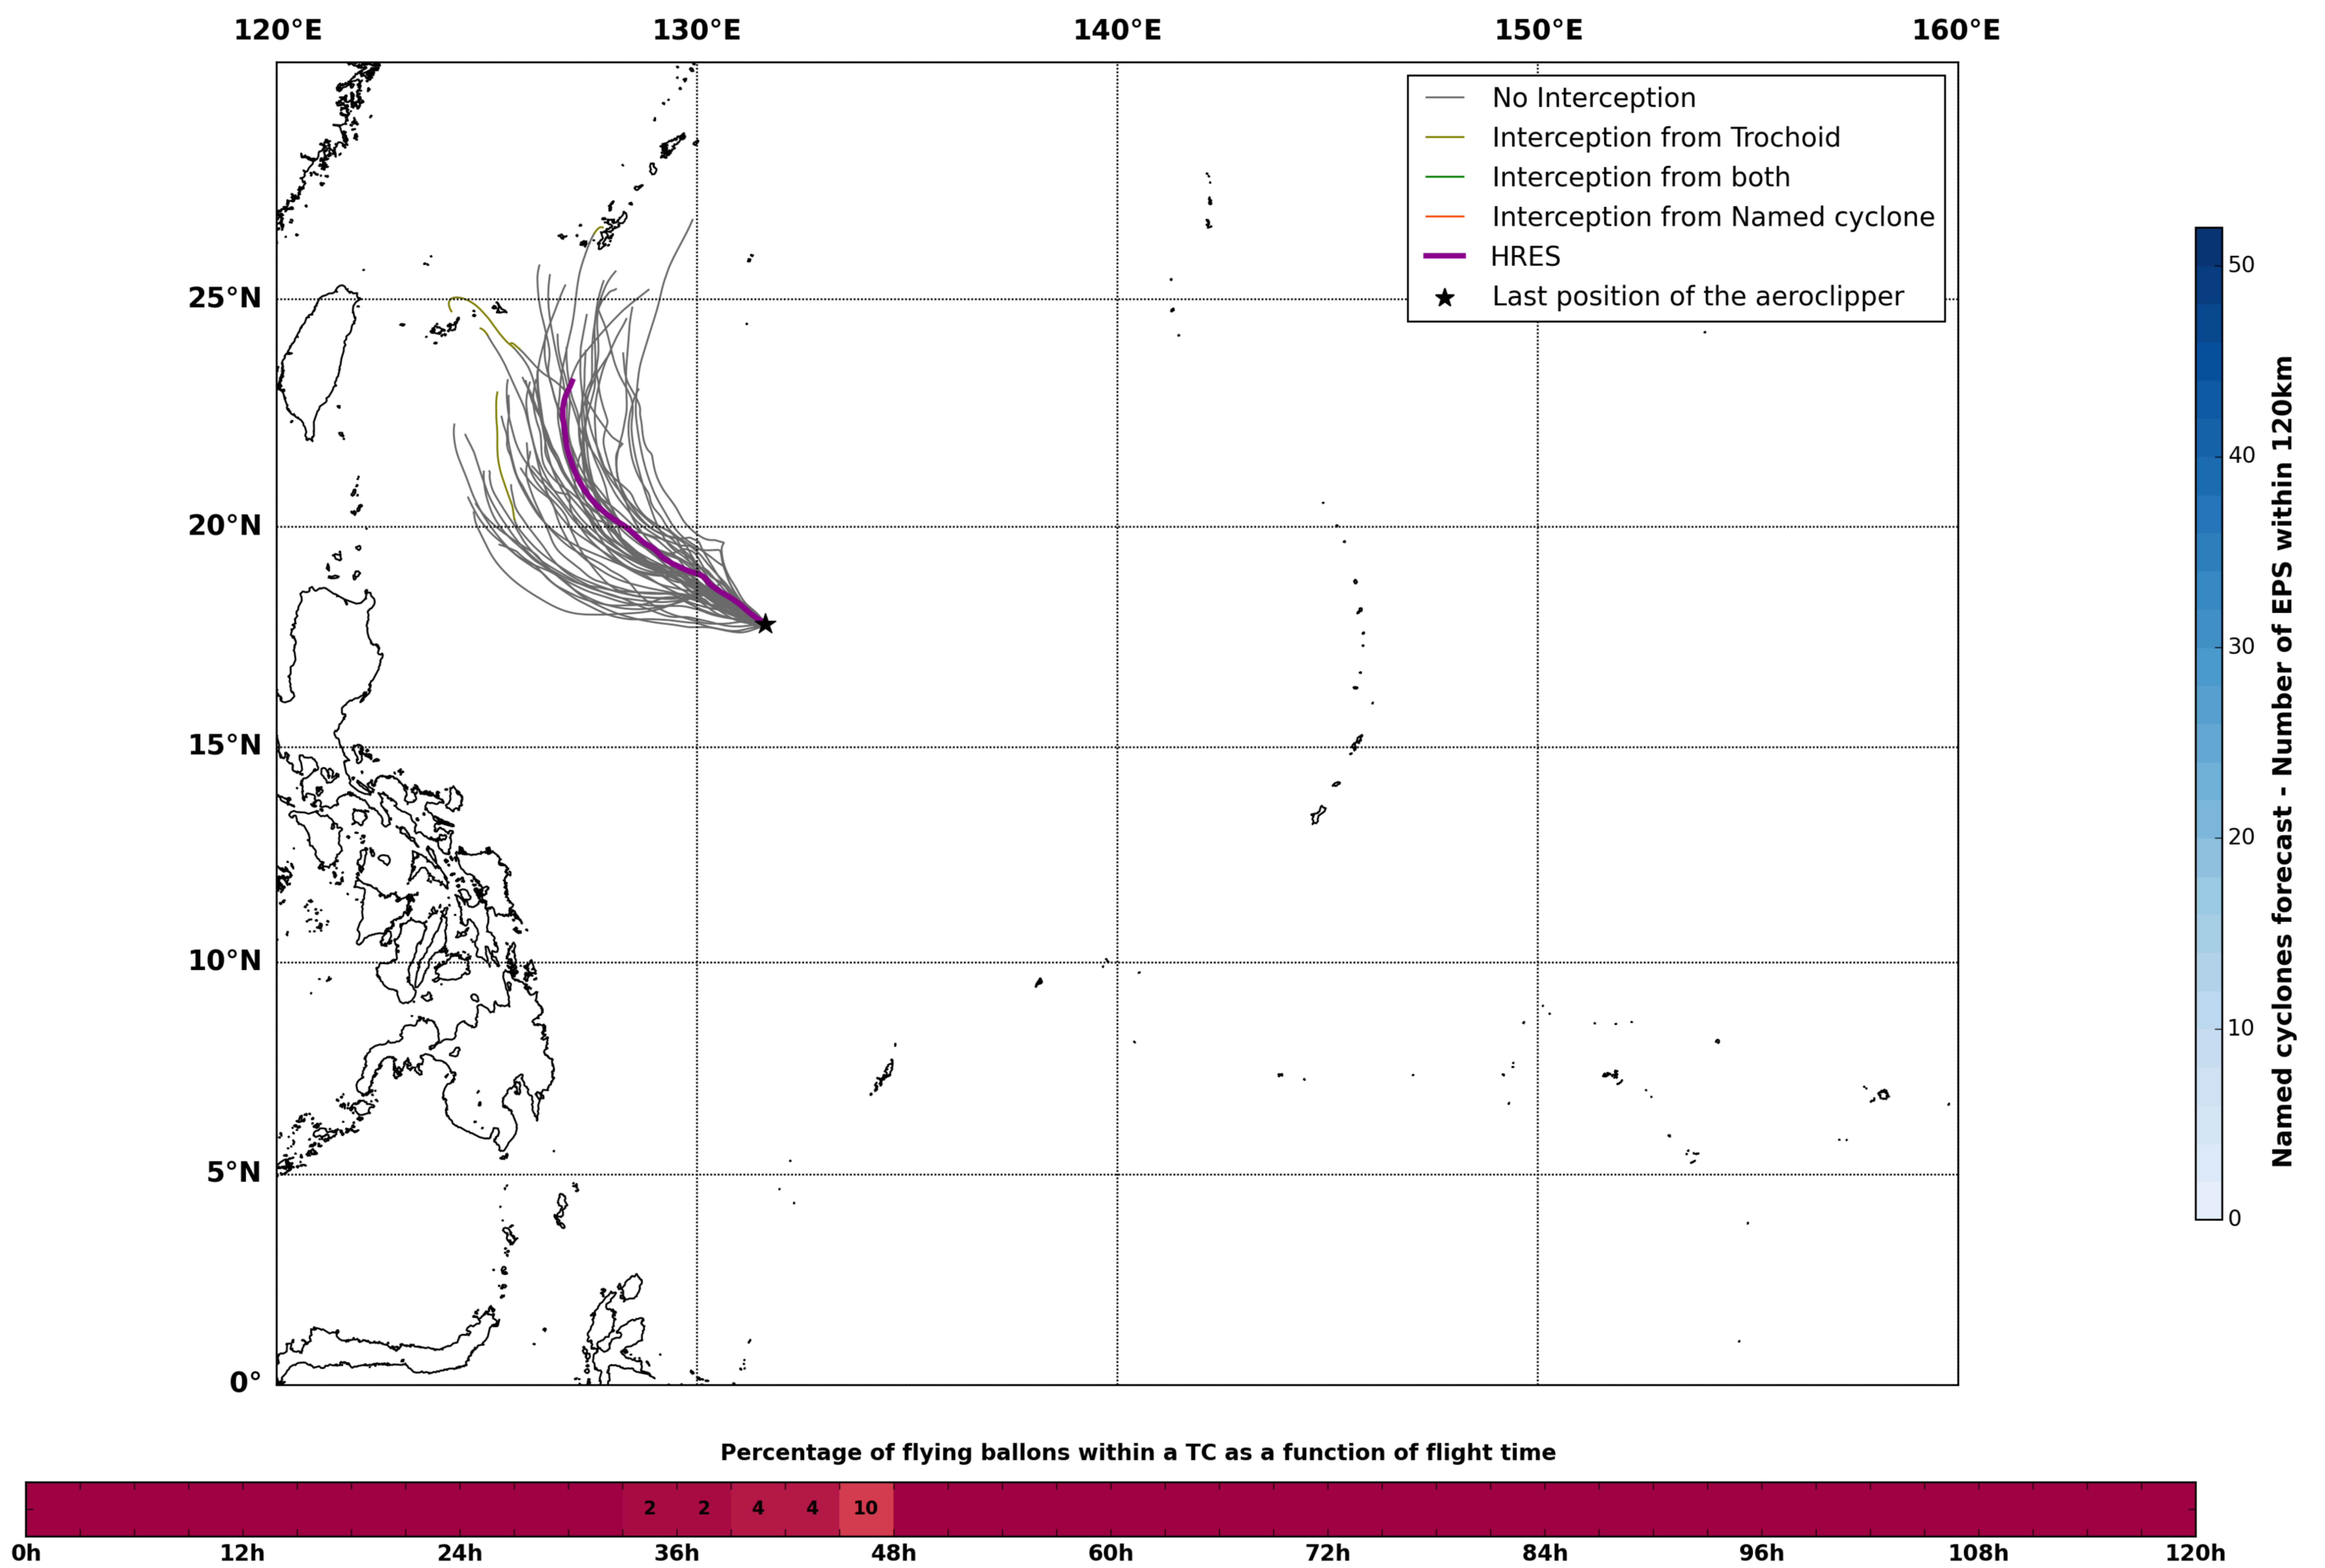

Aeroclipper CHL-PRL Intercept forecast from aeroclipper's position at 2022/05/02, 19h00 (UTC)

Aeroclipper CHL-PRL Grounding forecast from aeroclipper's position at 2022/05/02, 19h00 (UTC)