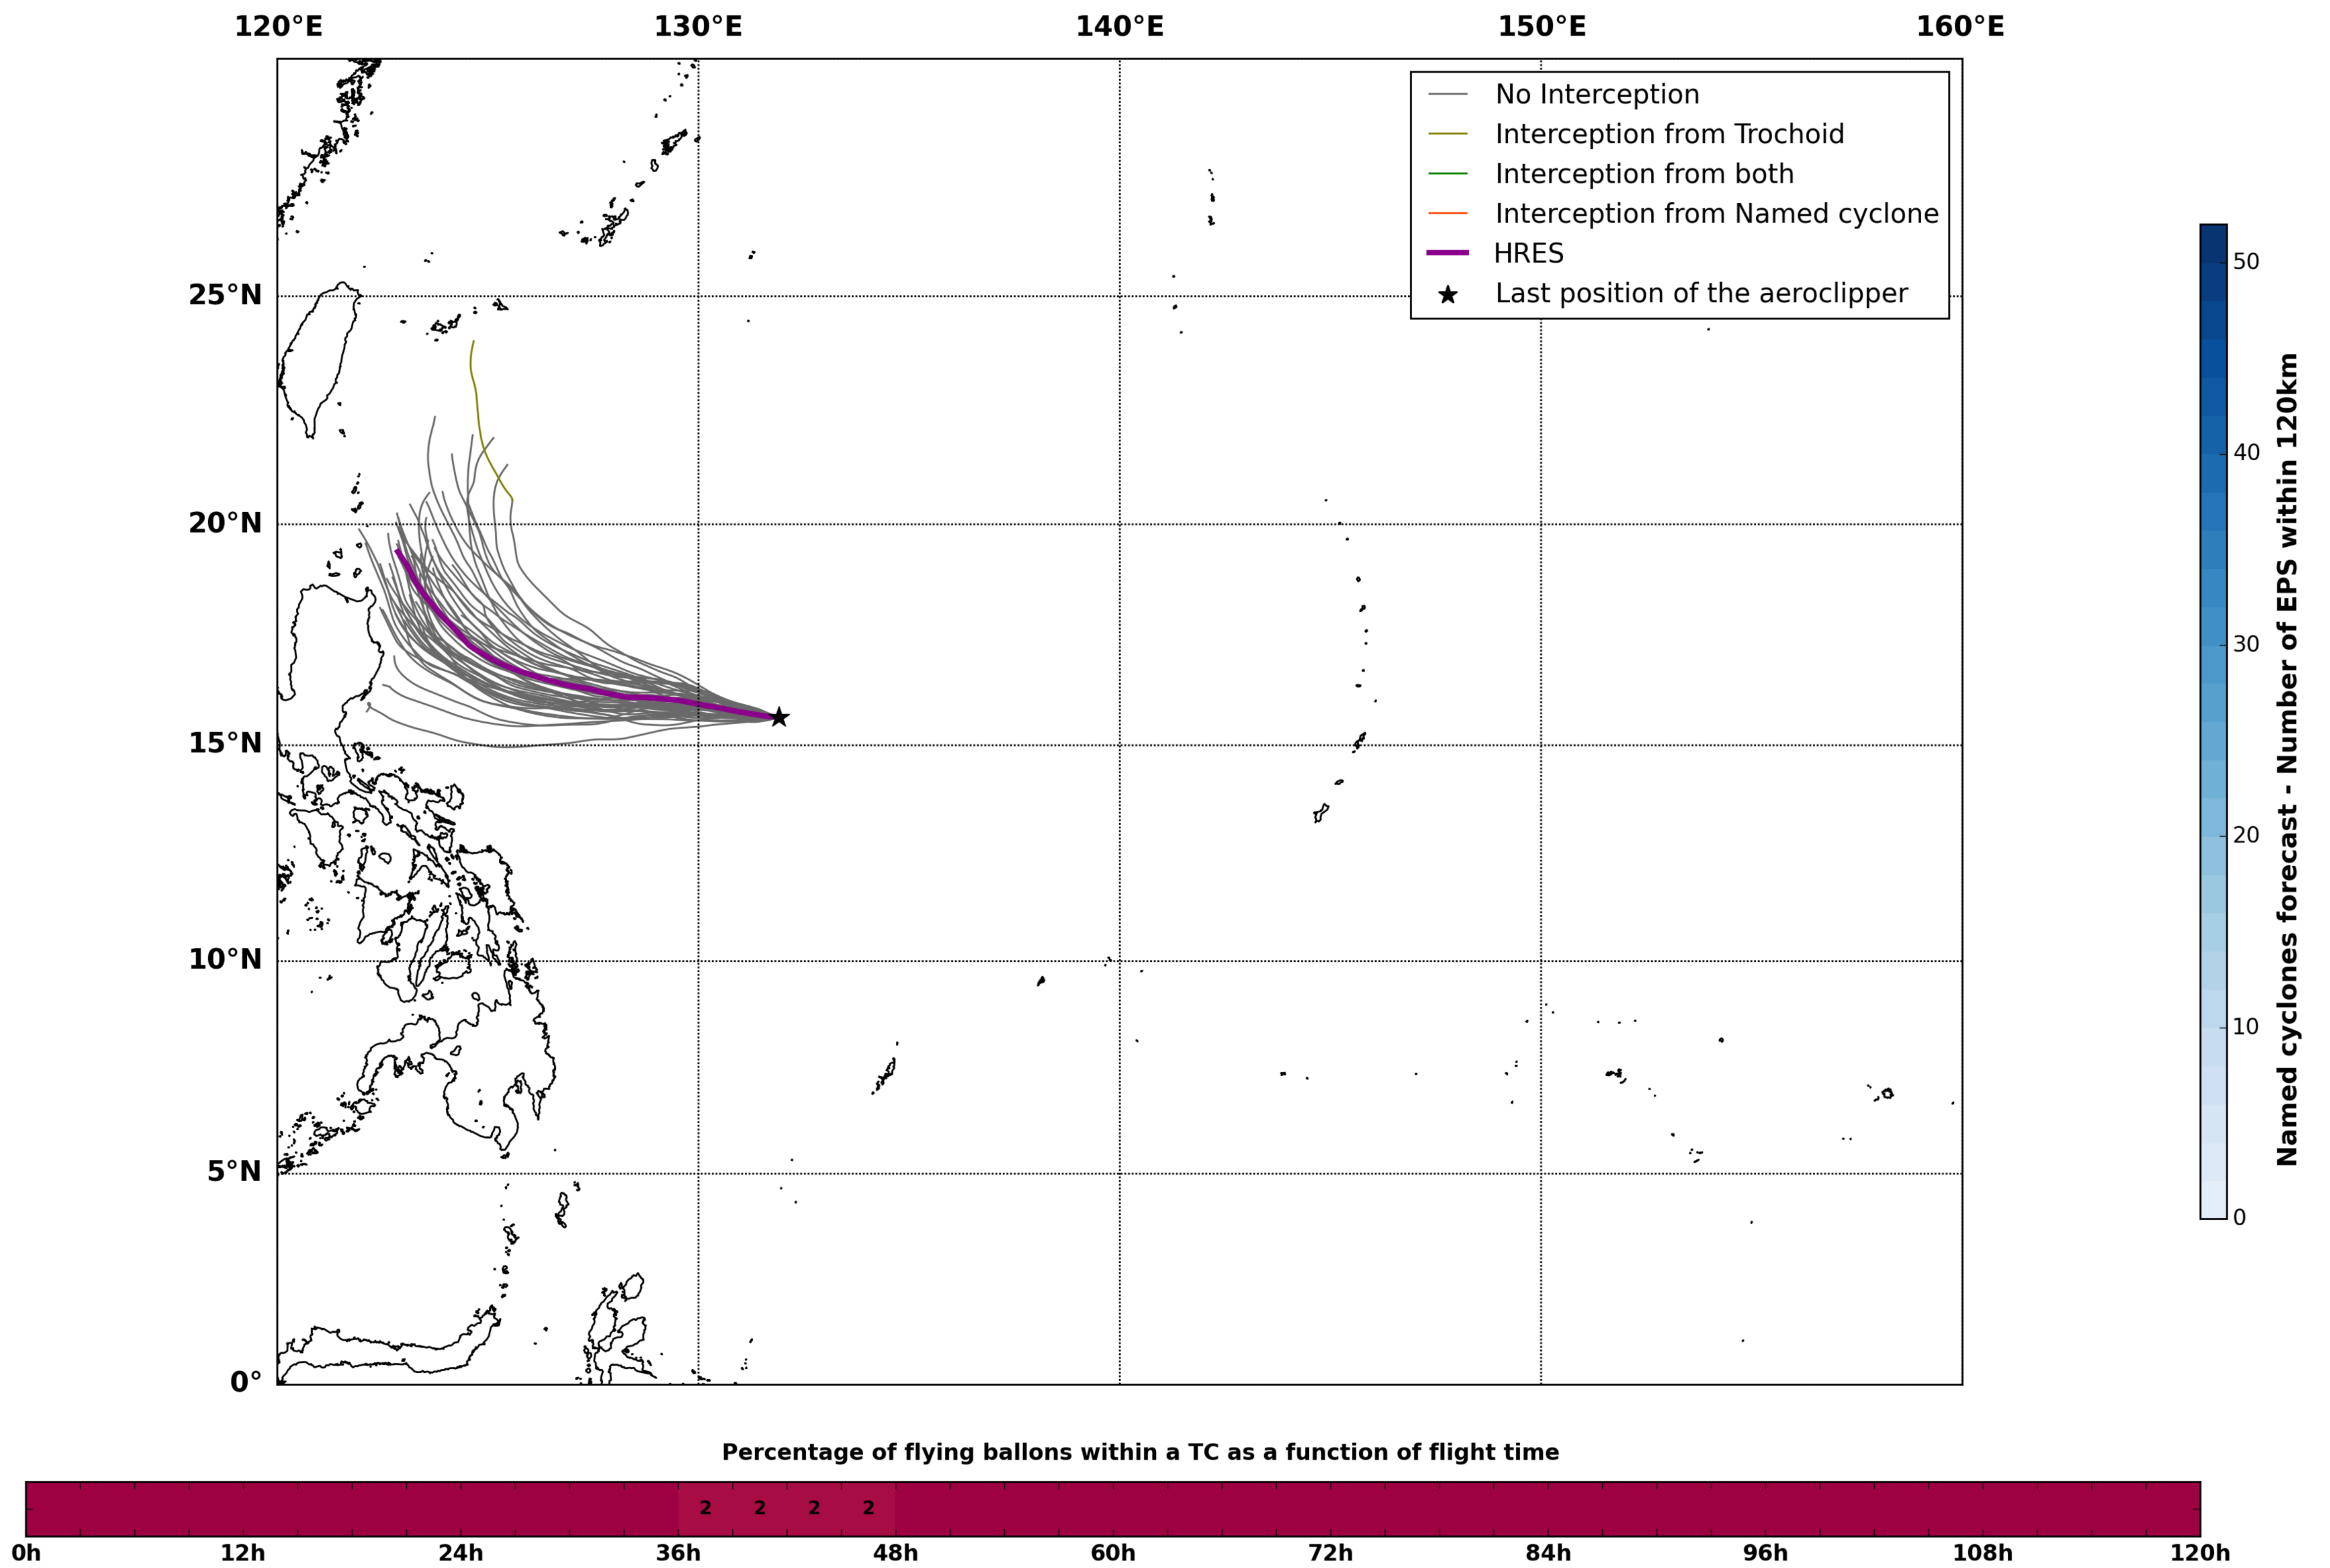

### Aeroclipper CHL-PRL Intercept forecast from aeroclipper's position at 2022/05/02, 22h00 (UTC)

### Aeroclipper CHL-PRL Grounding forecast from aeroclipper's position at 2022/05/02, 22h00 (UTC)