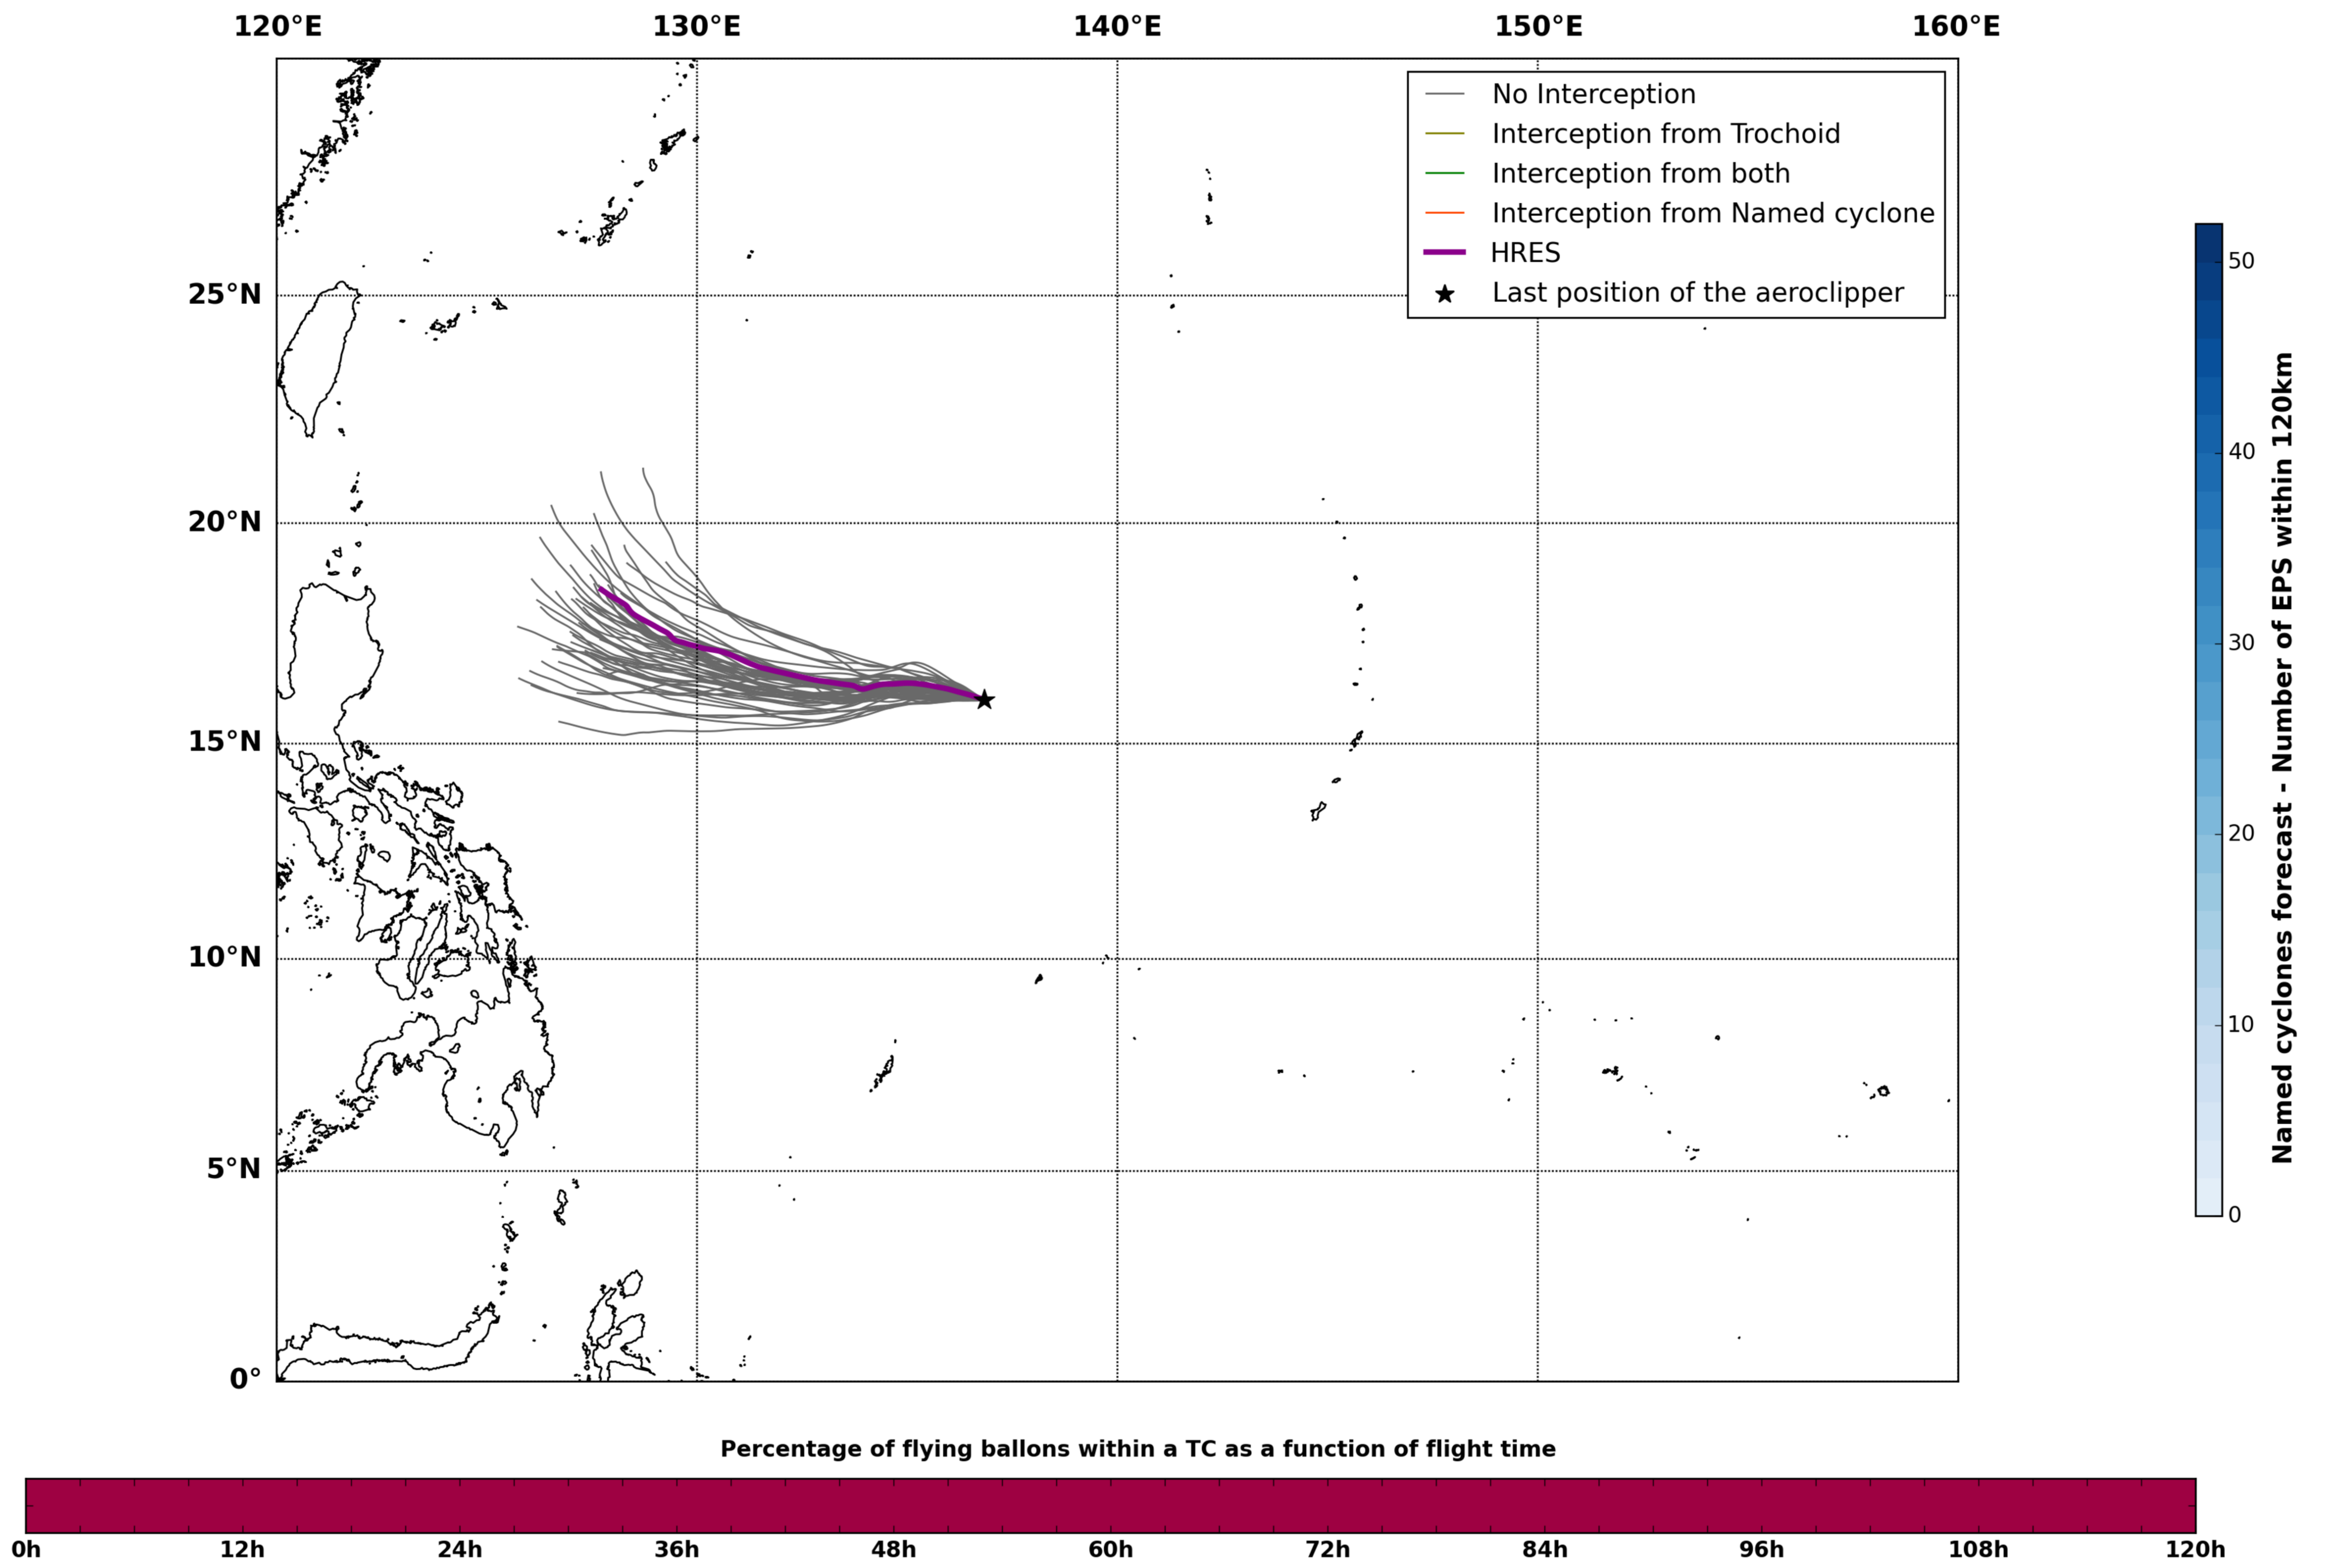

Aeroclipper CHL-PRL Intercept forecast from aeroclipper's position at 2022/05/03, 01h00 (UTC)

Aeroclipper CHL-PRL Grounding forecast from aeroclipper's position at 2022/05/03, 01h00 (UTC)