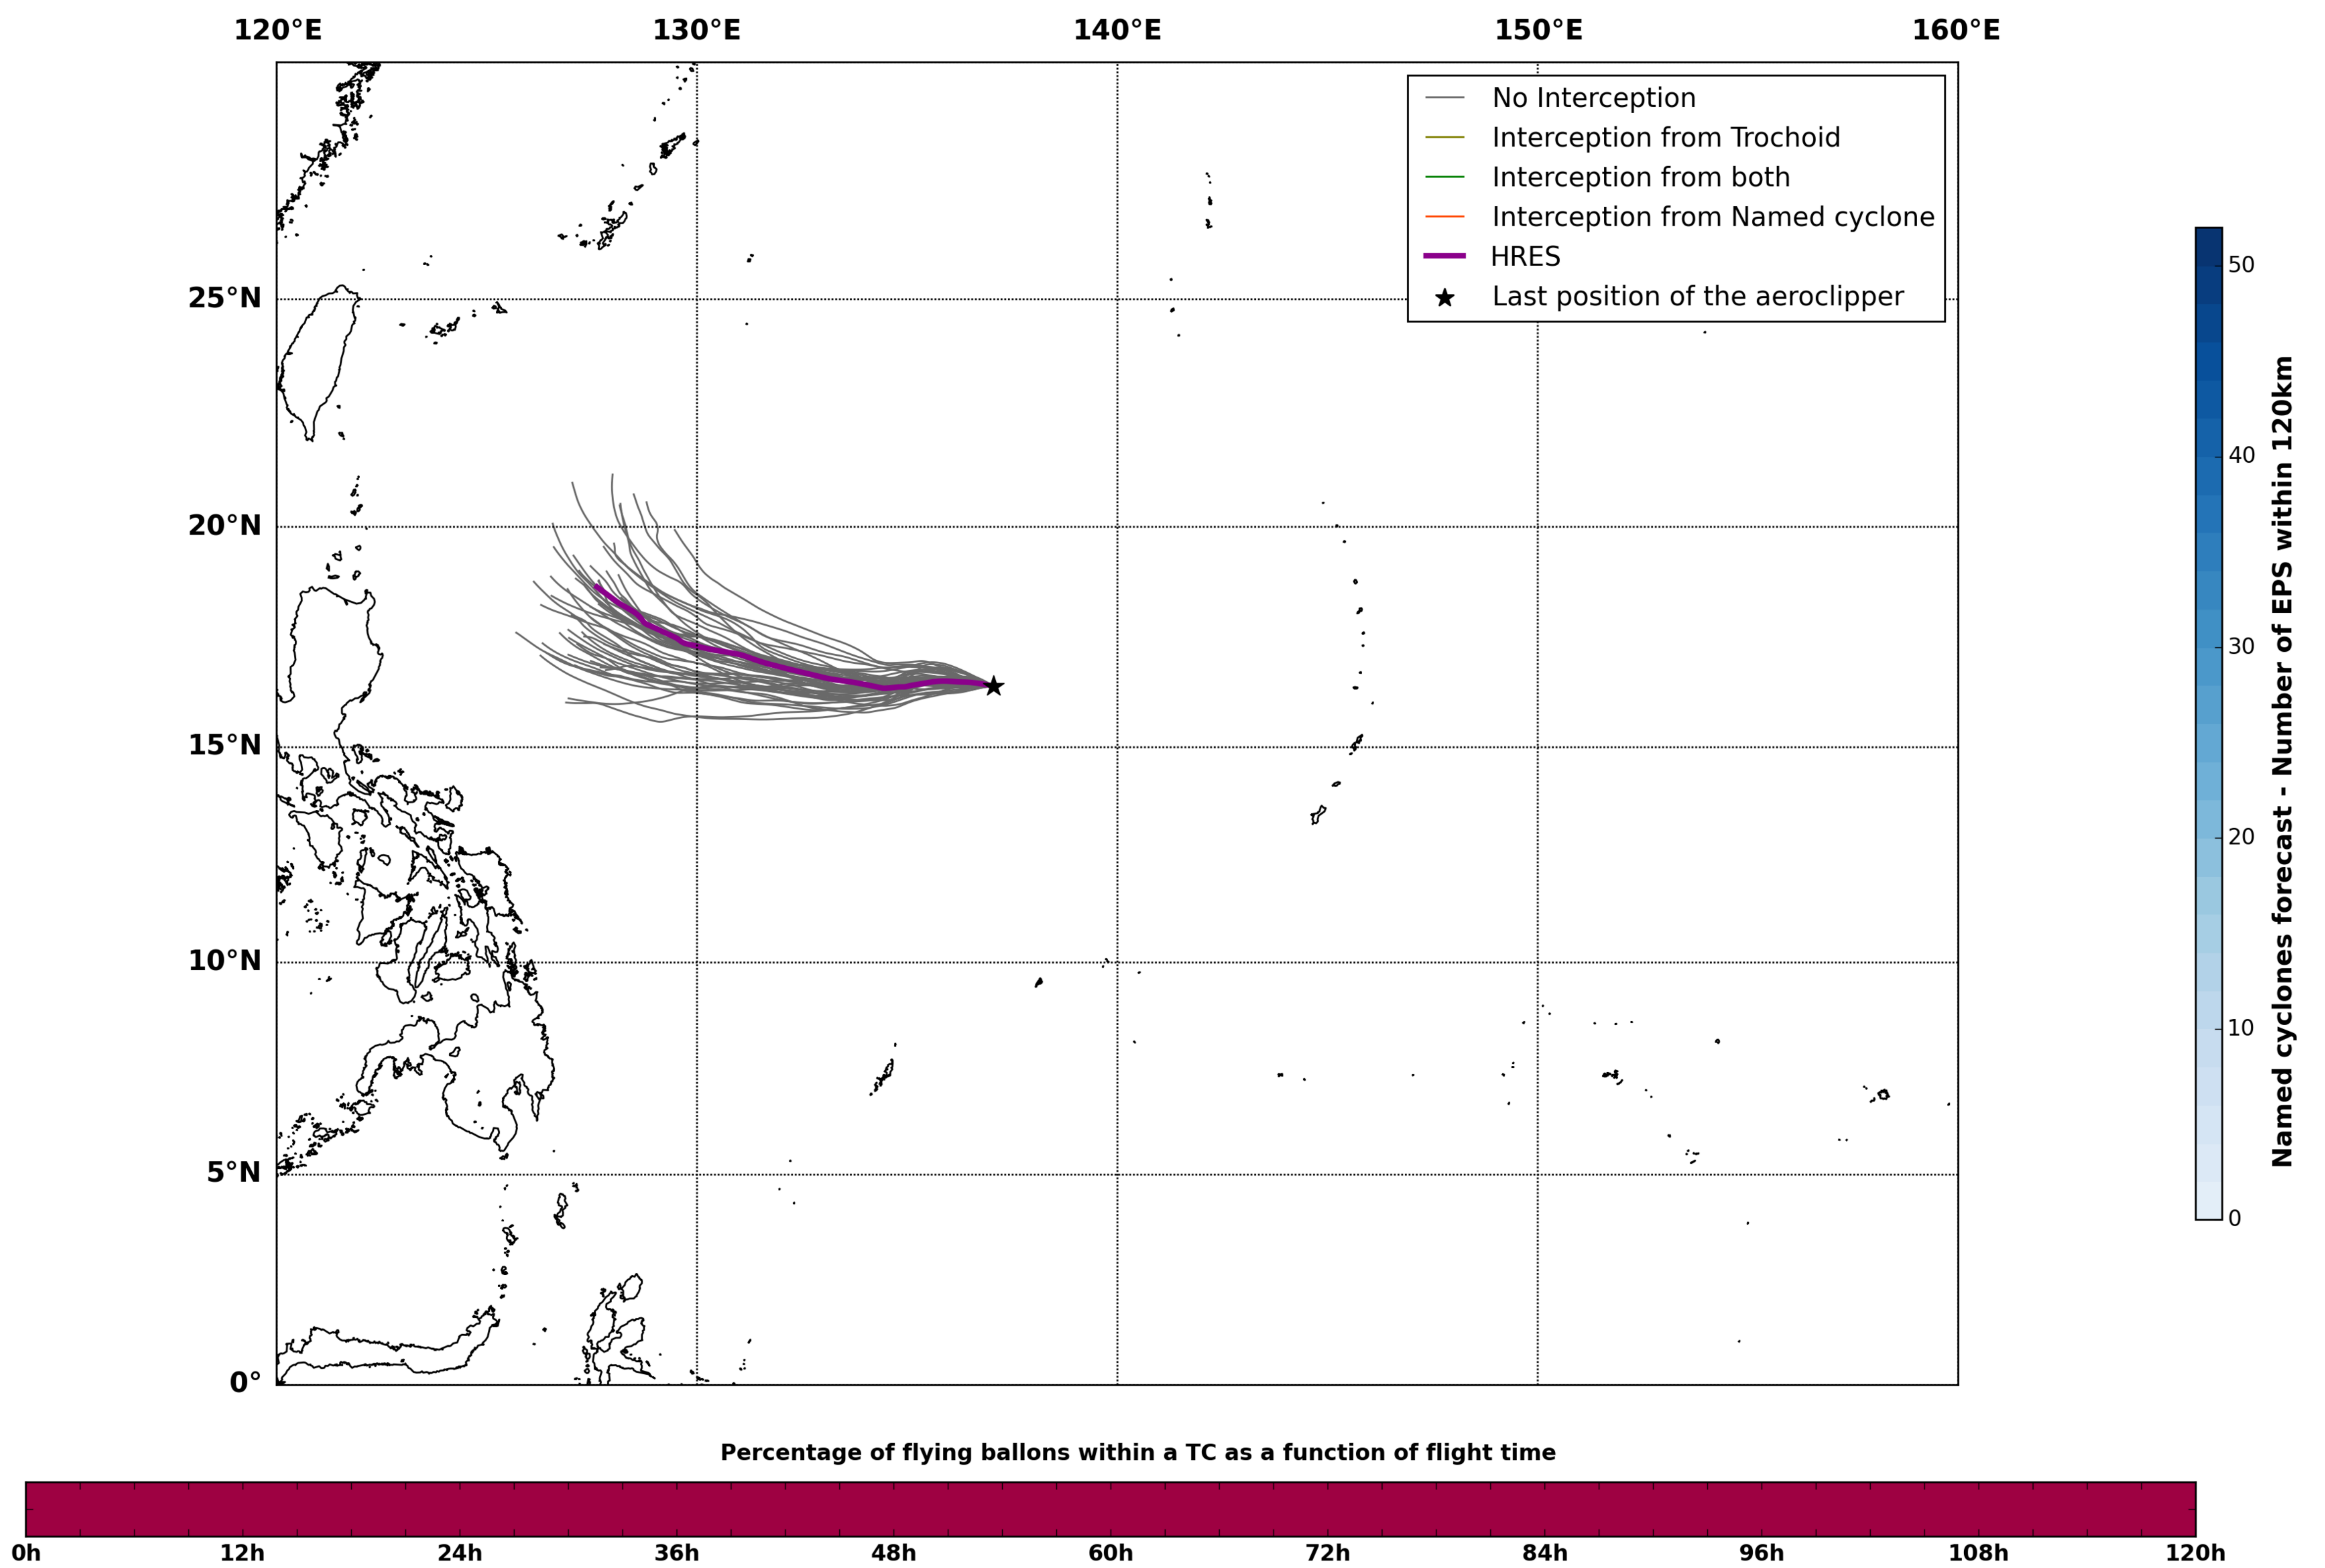

Aeroclipper CHL-PRL Intercept forecast from aeroclipper's position at 2022/05/03, 04h00 (UTC)

Aeroclipper CHL-PRL Grounding forecast from aeroclipper's position at 2022/05/03, 04h00 (UTC)