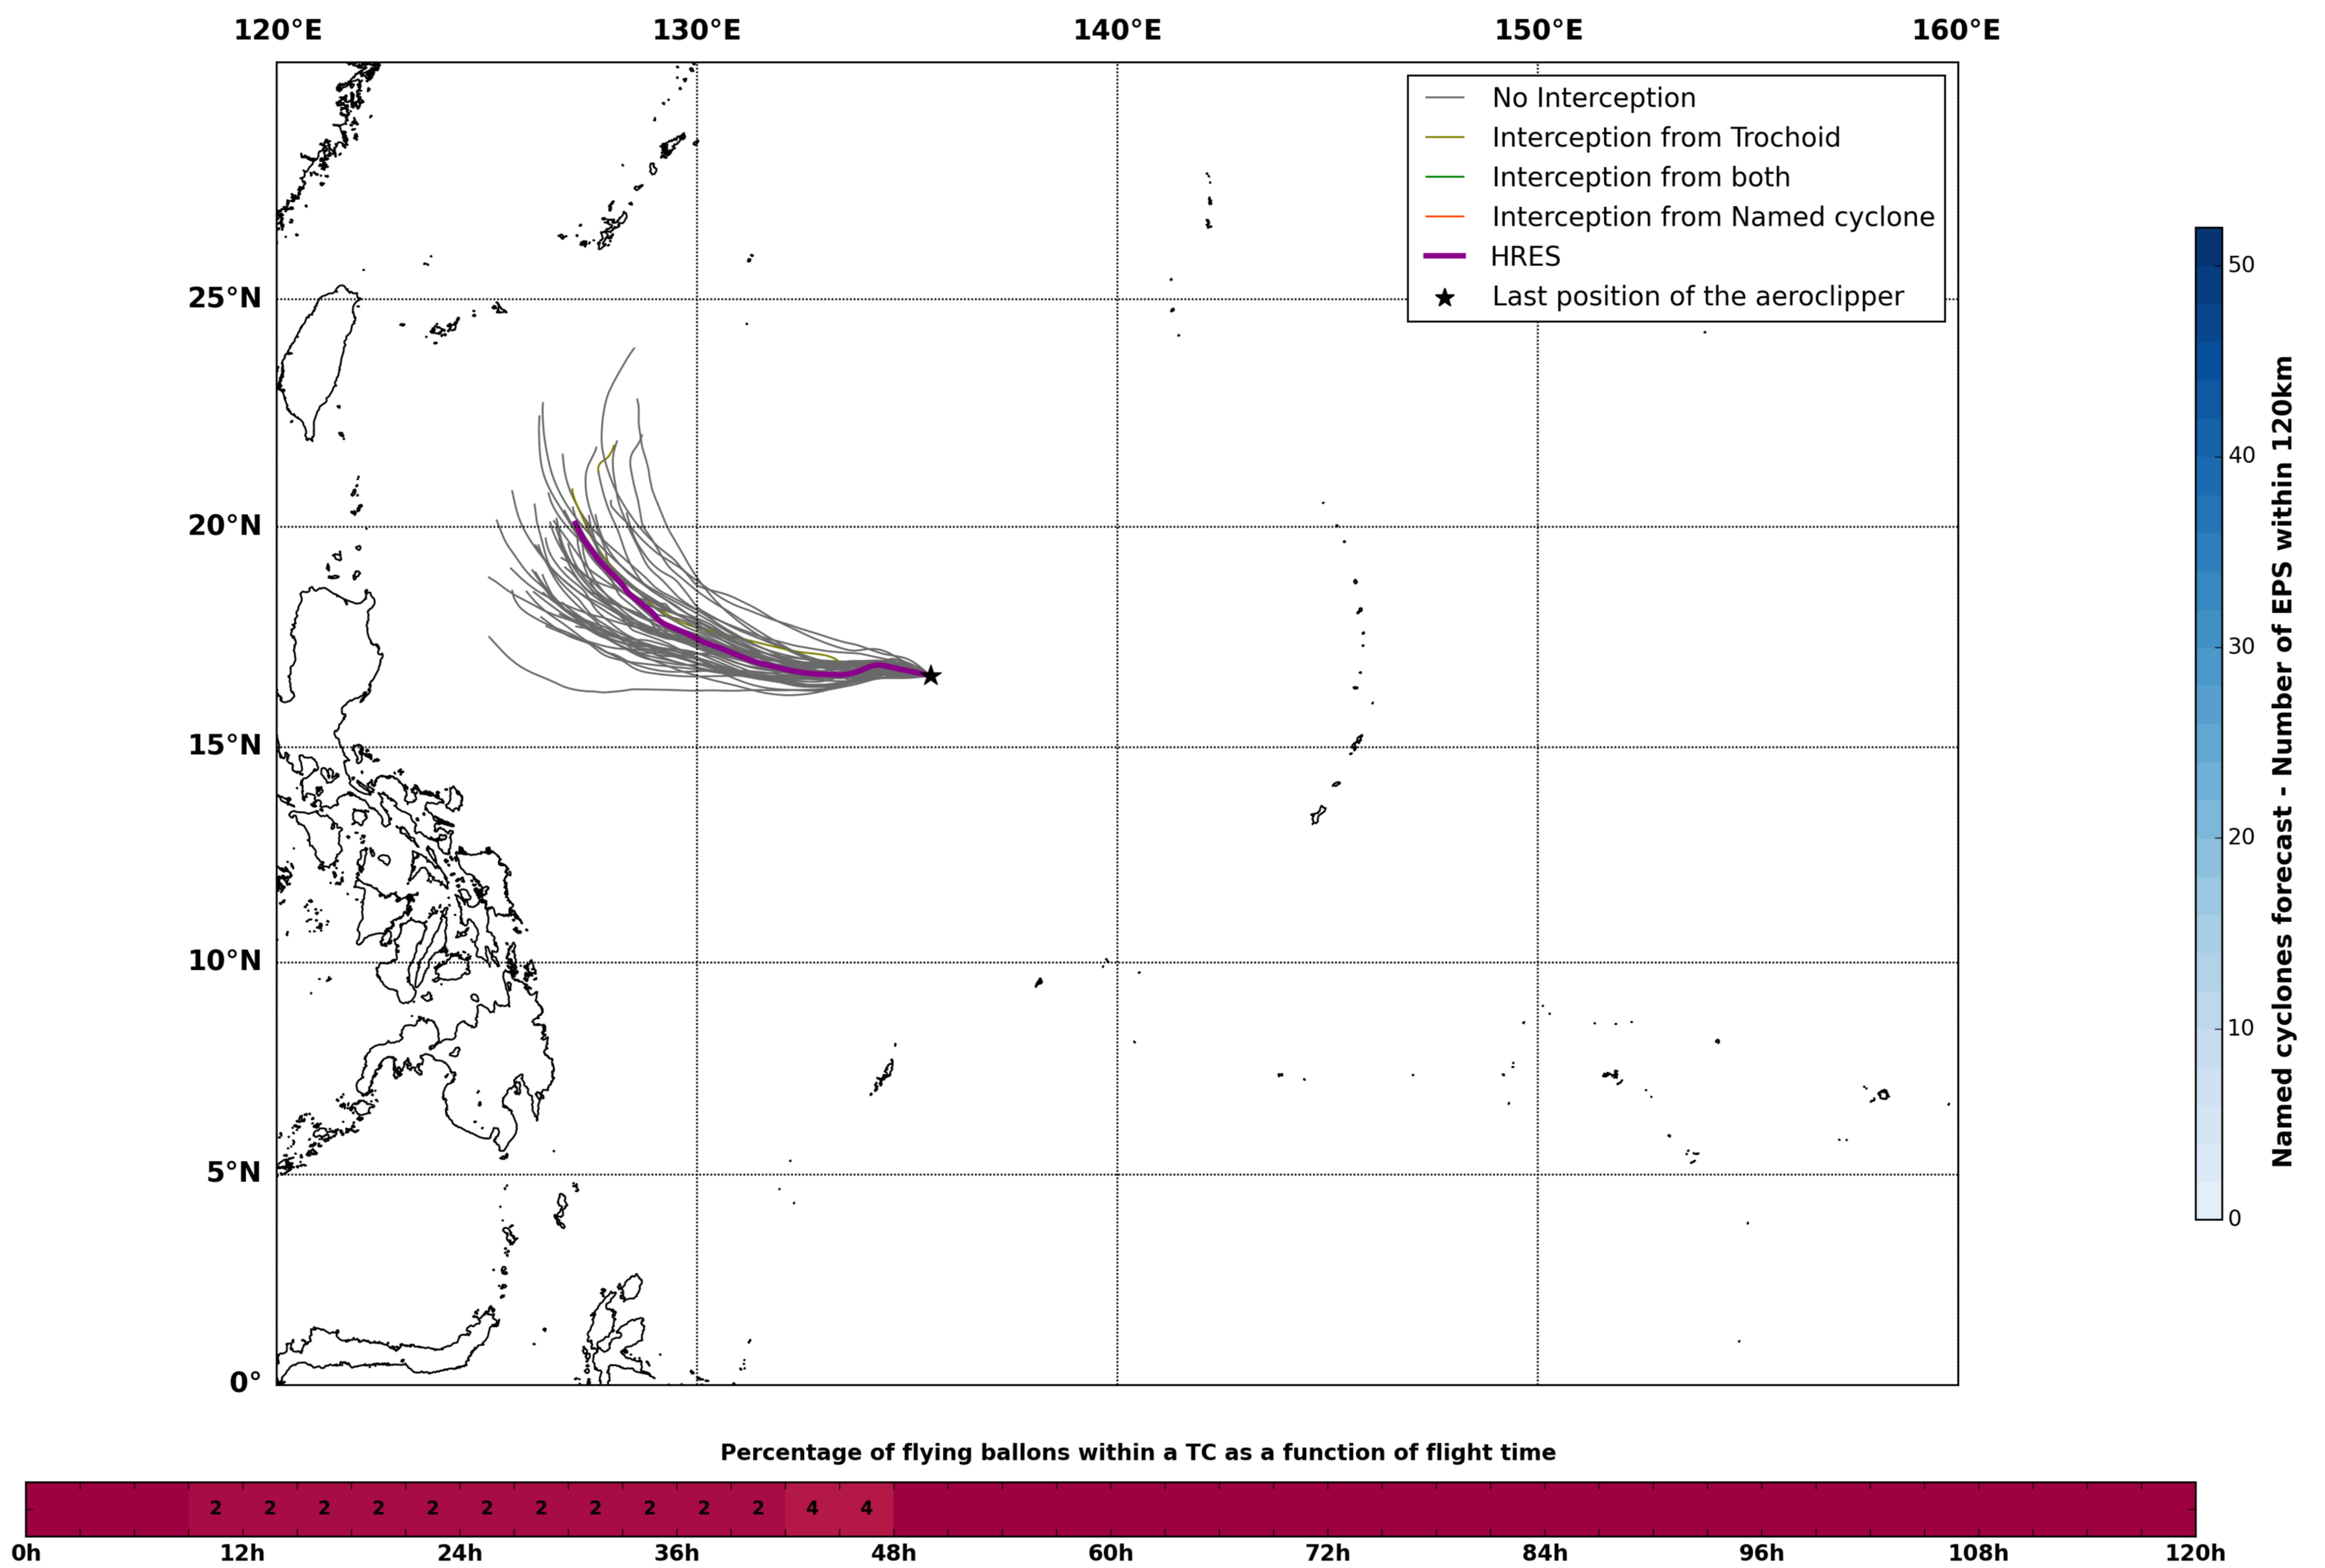

### Aeroclipper CHL-PRL Intercept forecast from aeroclipper's position at 2022/05/03, 07h00 (UTC)

### Aeroclipper CHL-PRL Grounding forecast from aeroclipper's position at 2022/05/03, 07h00 (UTC)