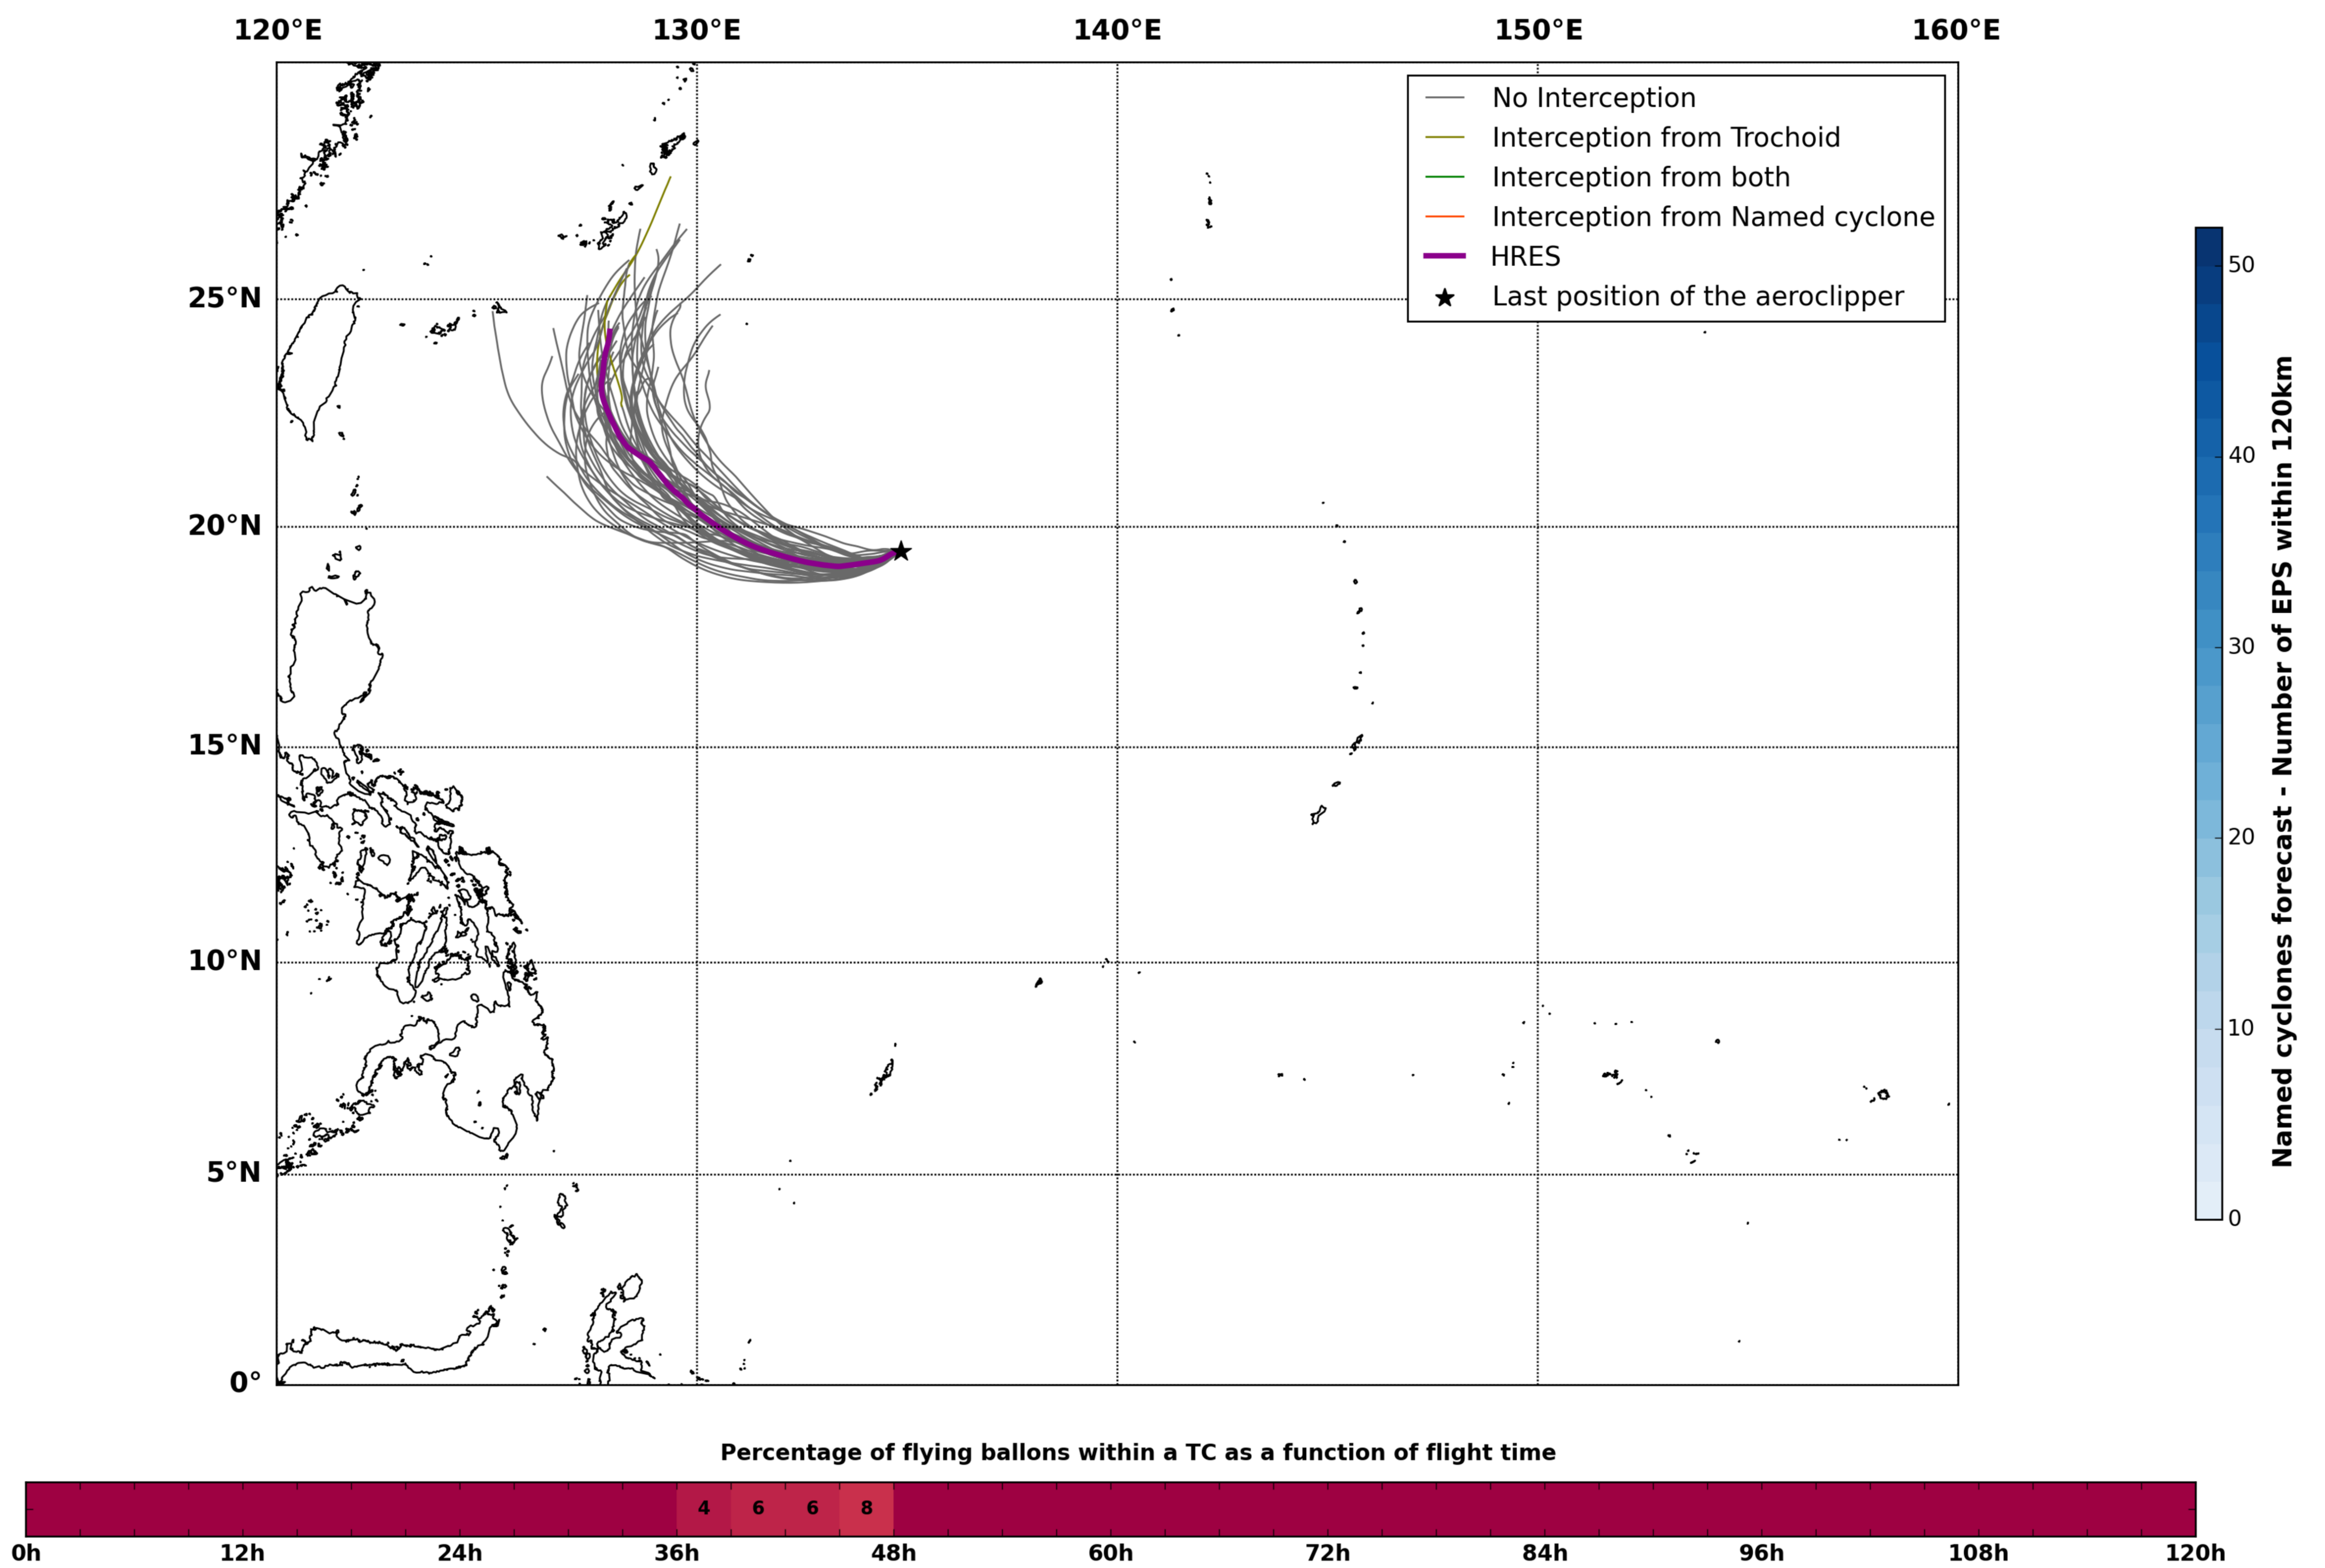

Aeroclipper CHL-PRL Intercept forecast from aeroclipper's position at 2022/05/03, 10h00 (UTC)

Aeroclipper CHL-PRL Grounding forecast from aeroclipper's position at 2022/05/03, 10h00 (UTC)