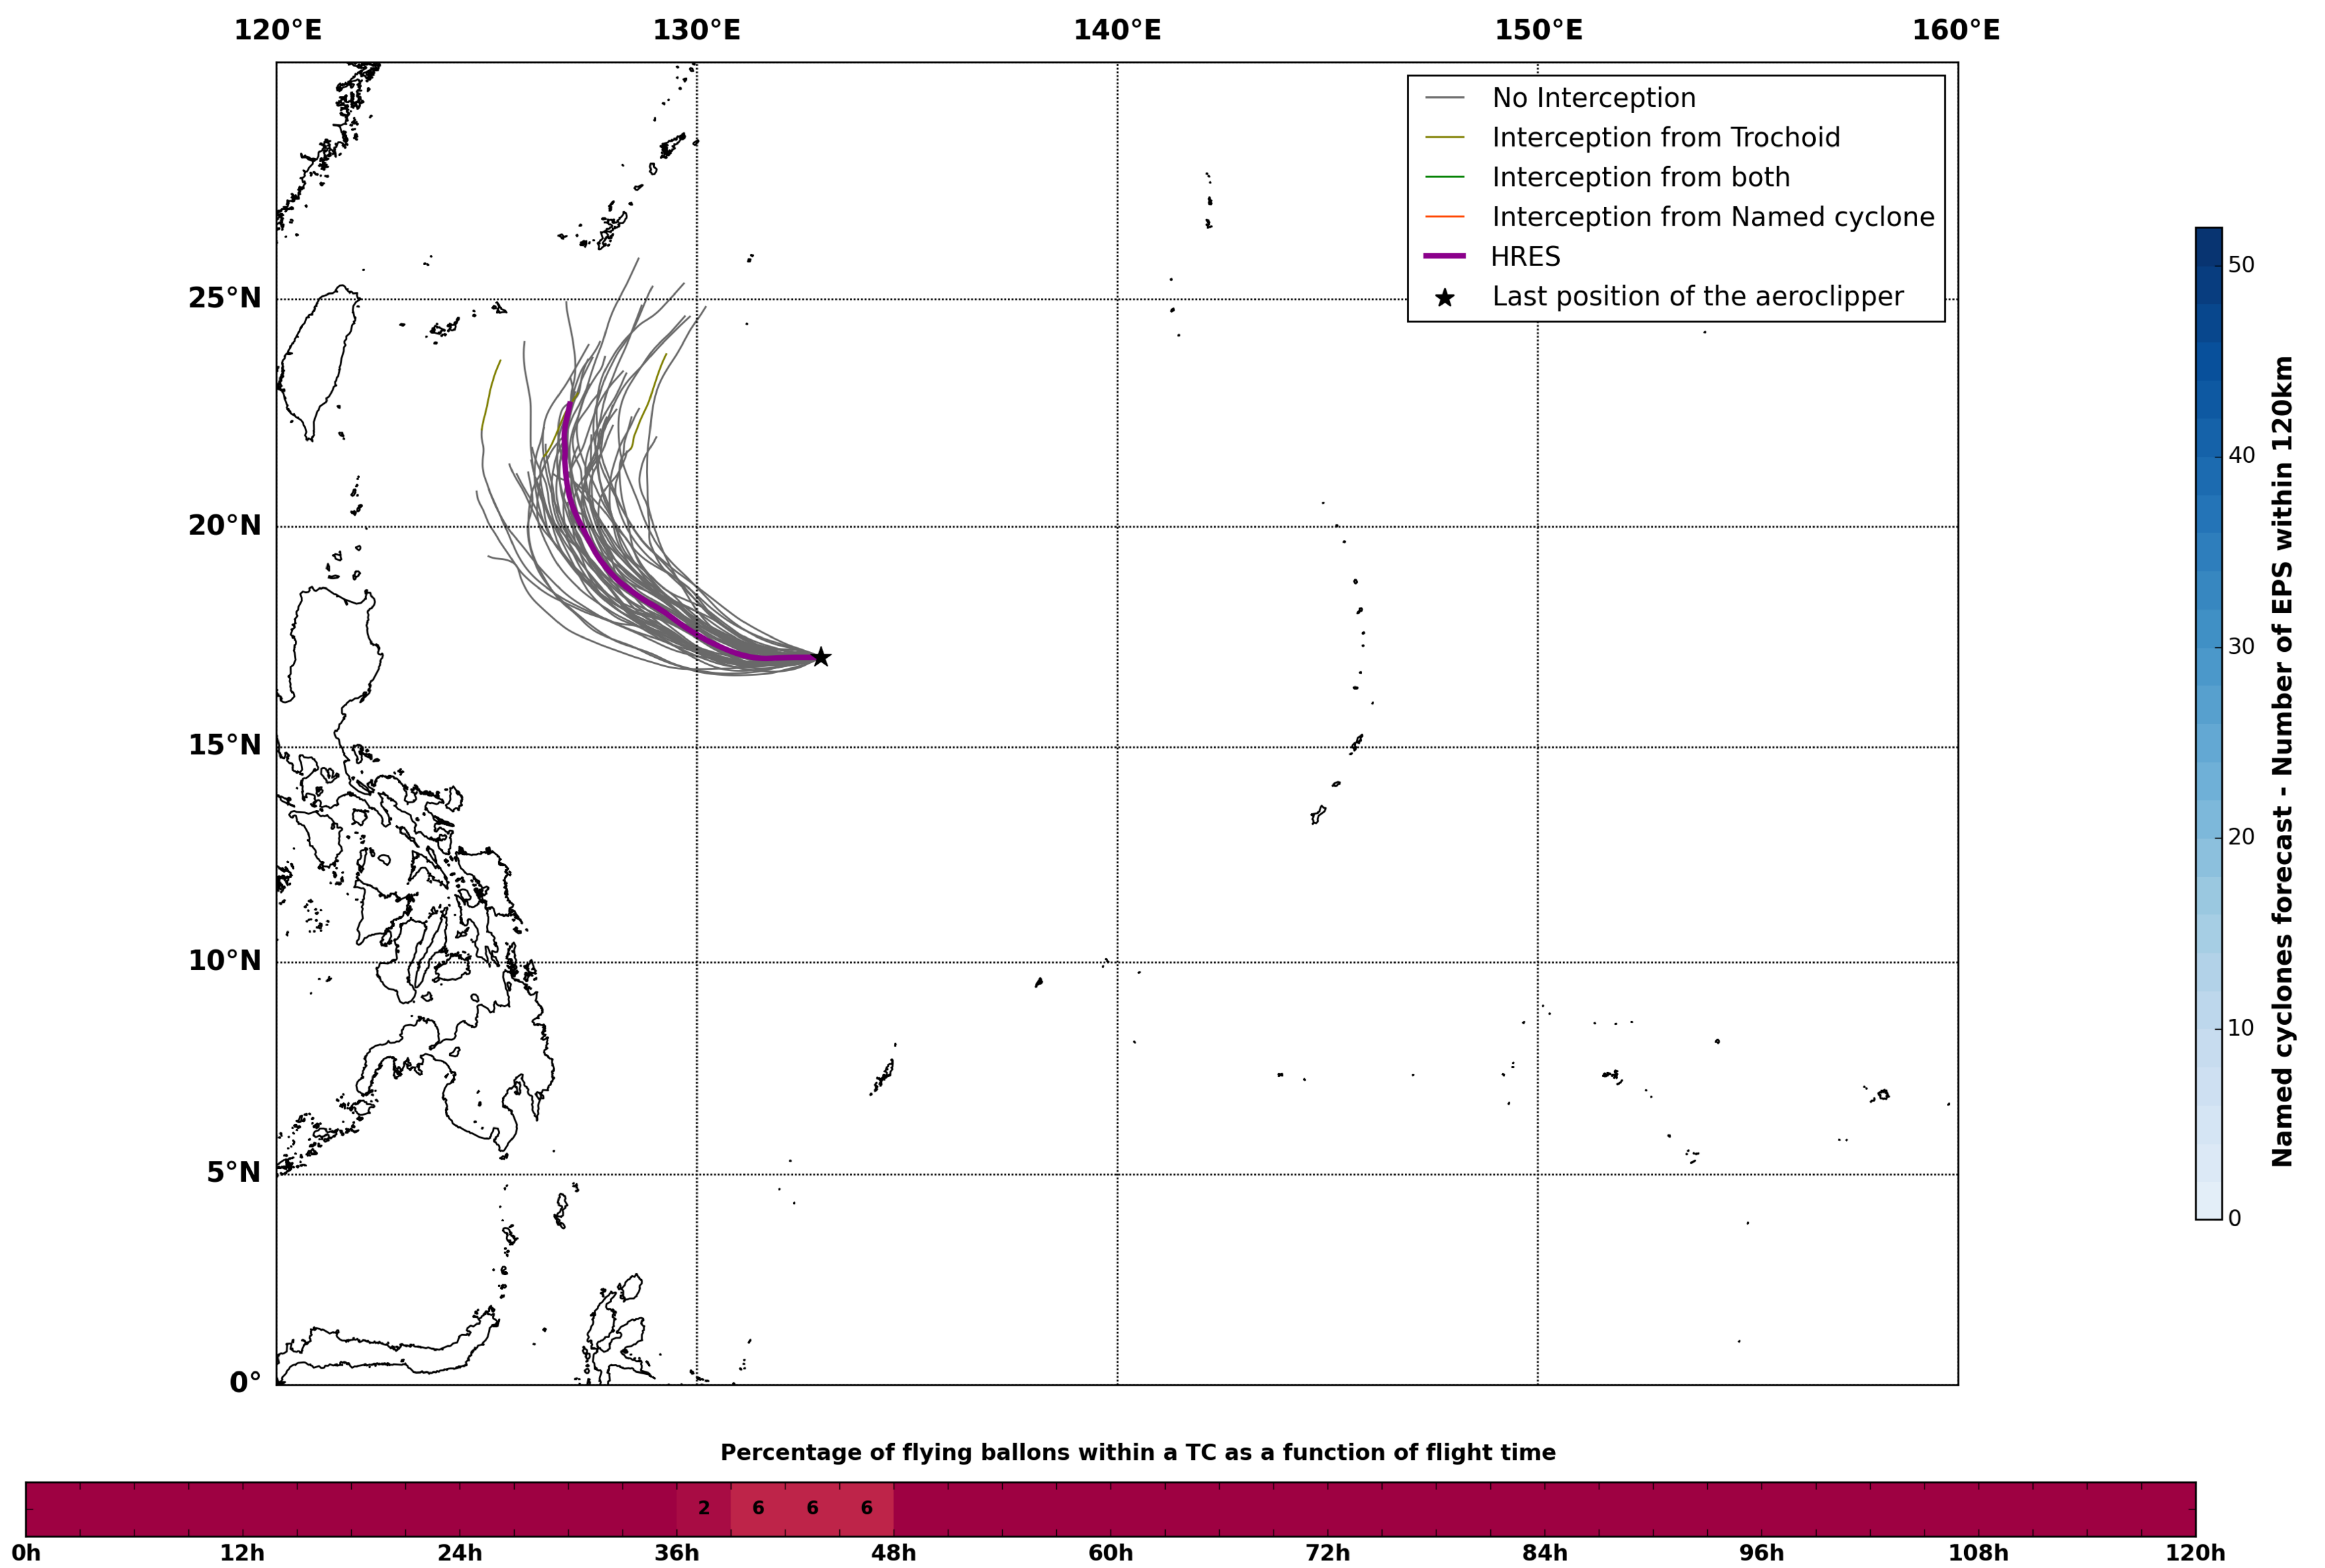

### Aeroclipper CHL-PRL Intercept forecast from aeroclipper's position at 2022/05/03, 16h00 (UTC)

### Aeroclipper CHL-PRL Grounding forecast from aeroclipper's position at 2022/05/03, 16h00 (UTC)