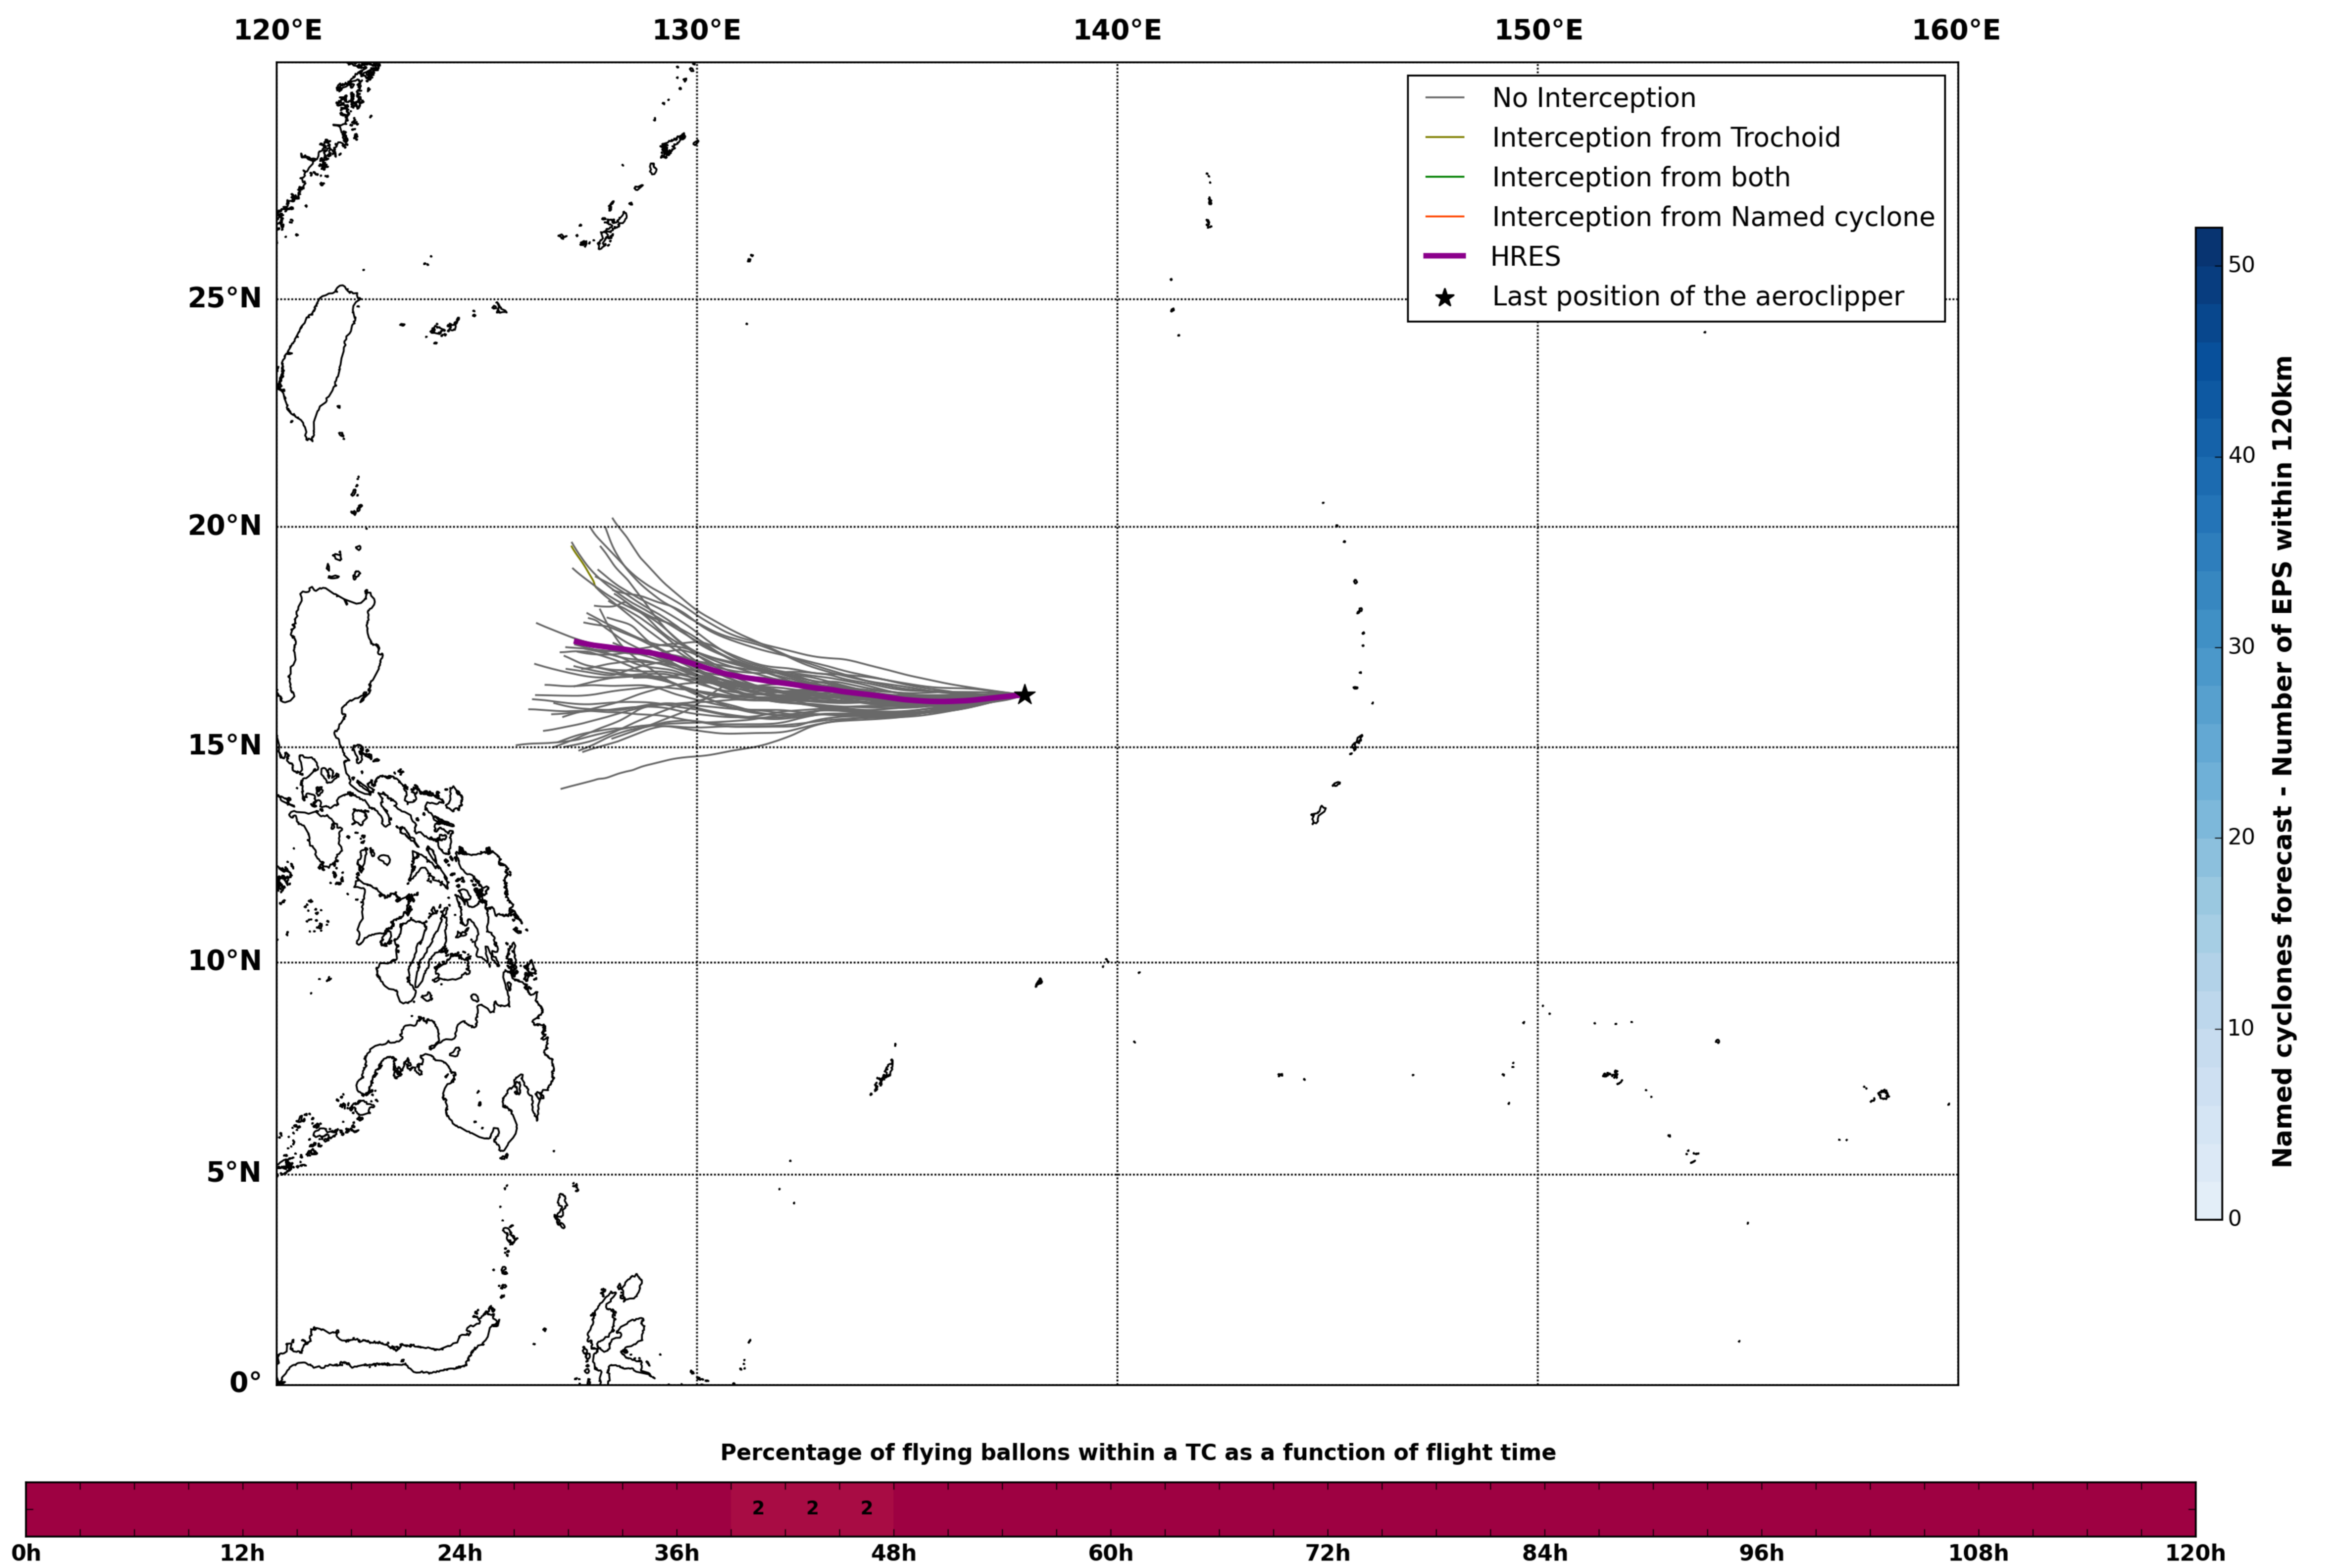

### Aeroclipper CHL-PRL Intercept forecast from aeroclipper's position at 2022/05/03, 22h00 (UTC)

### Aeroclipper CHL-PRL Grounding forecast from aeroclipper's position at 2022/05/03, 22h00 (UTC)