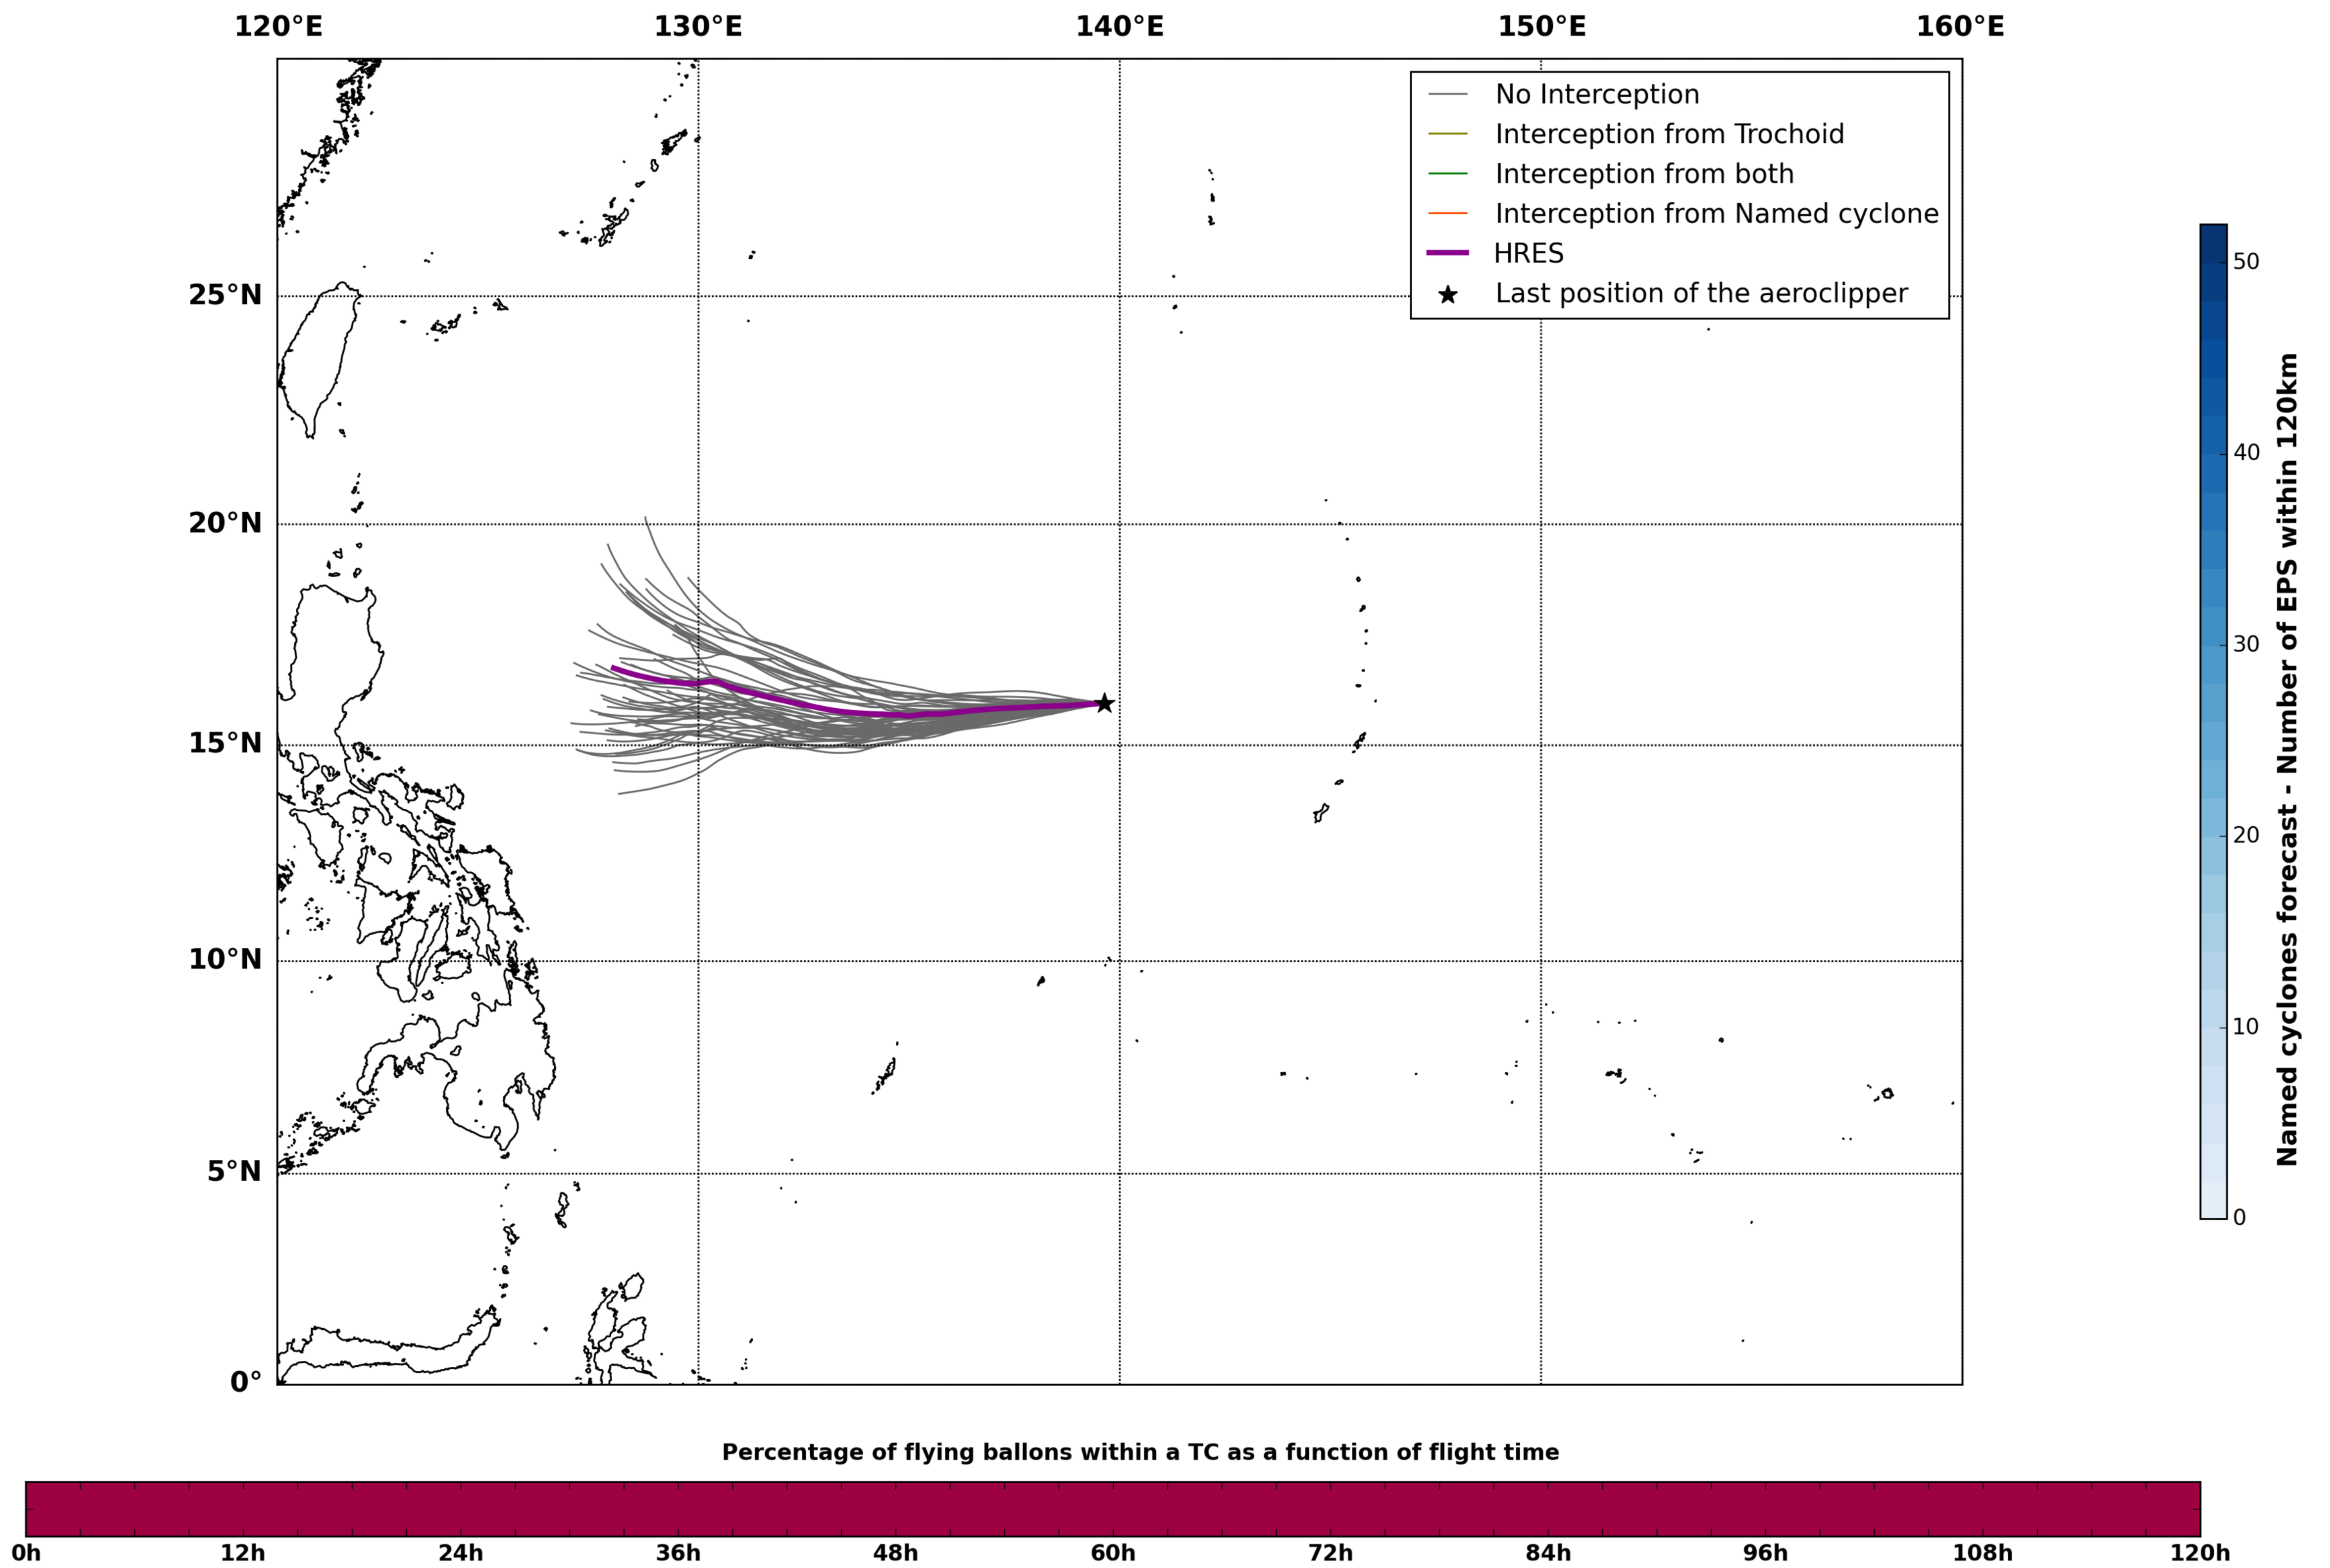

Aeroclipper CHL-PRL Intercept forecast from aeroclipper's position at 2022/05/04, 04h00 (UTC)

Aeroclipper CHL-PRL Grounding forecast from aeroclipper's position at 2022/05/04, 04h00 (UTC)