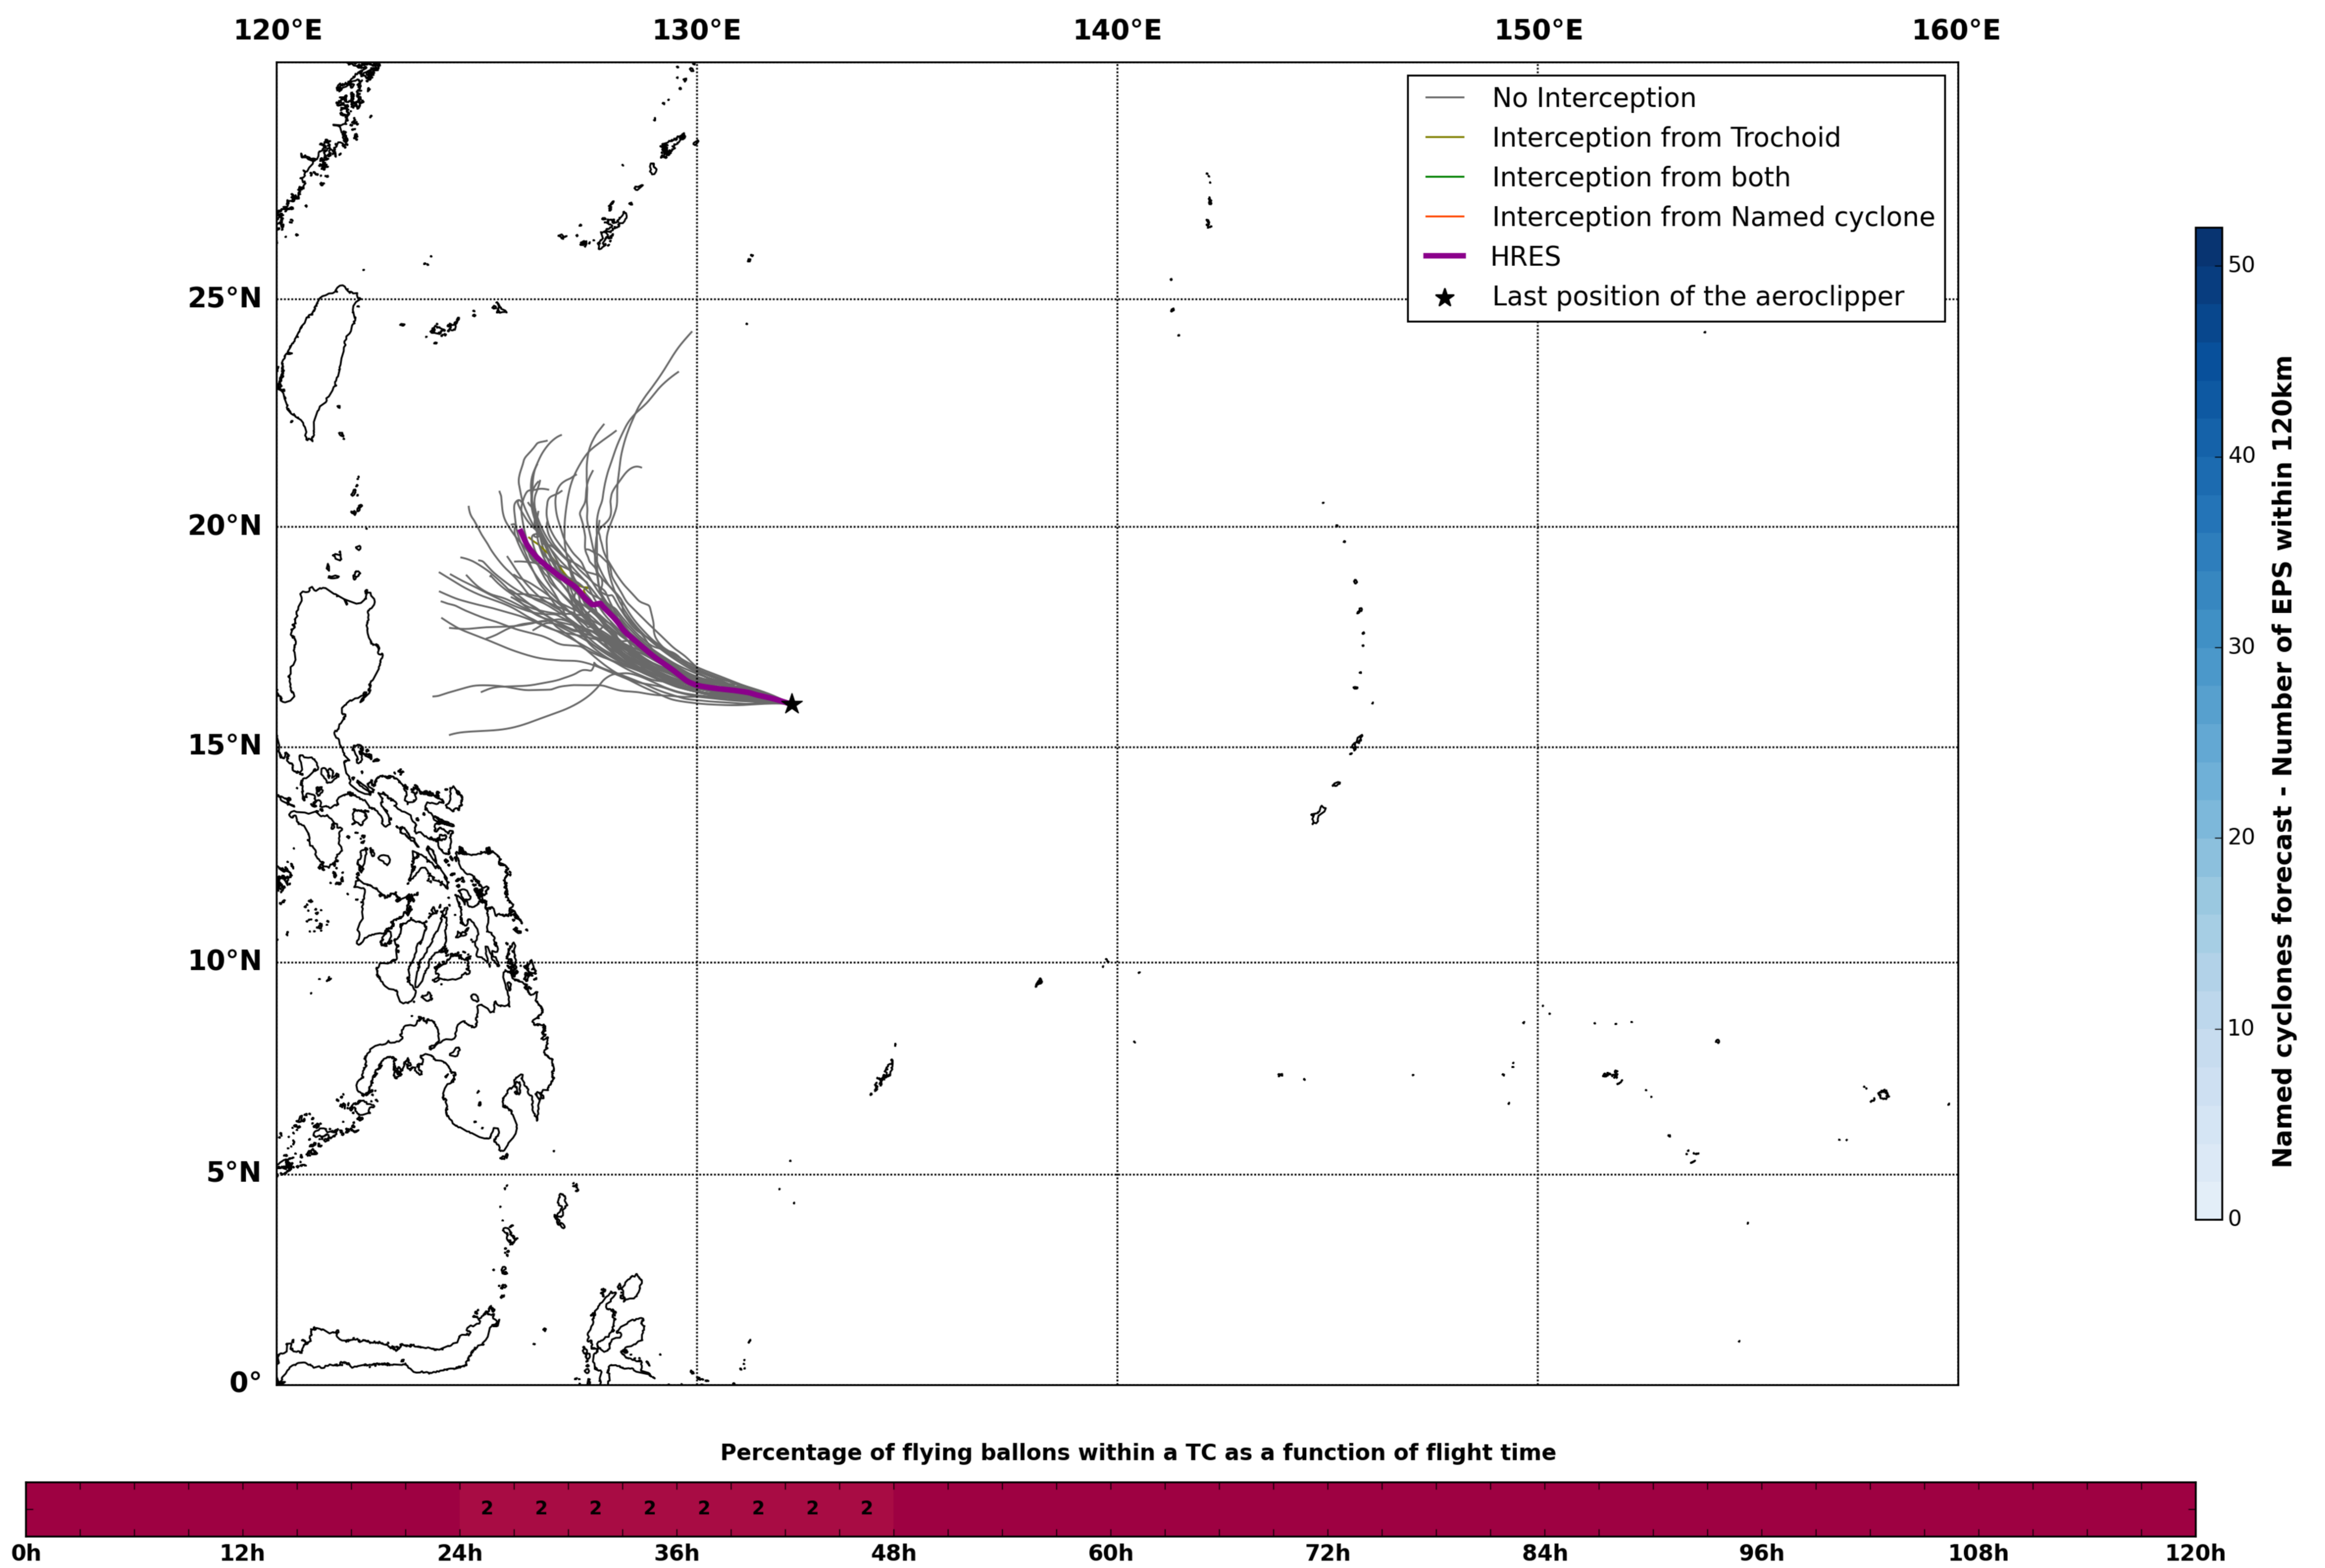

Aeroclipper CHL-PRL Intercept forecast from aeroclipper's position at 2022/05/04, 07h00 (UTC)

Aeroclipper CHL-PRL Grounding forecast from aeroclipper's position at 2022/05/04, 07h00 (UTC)