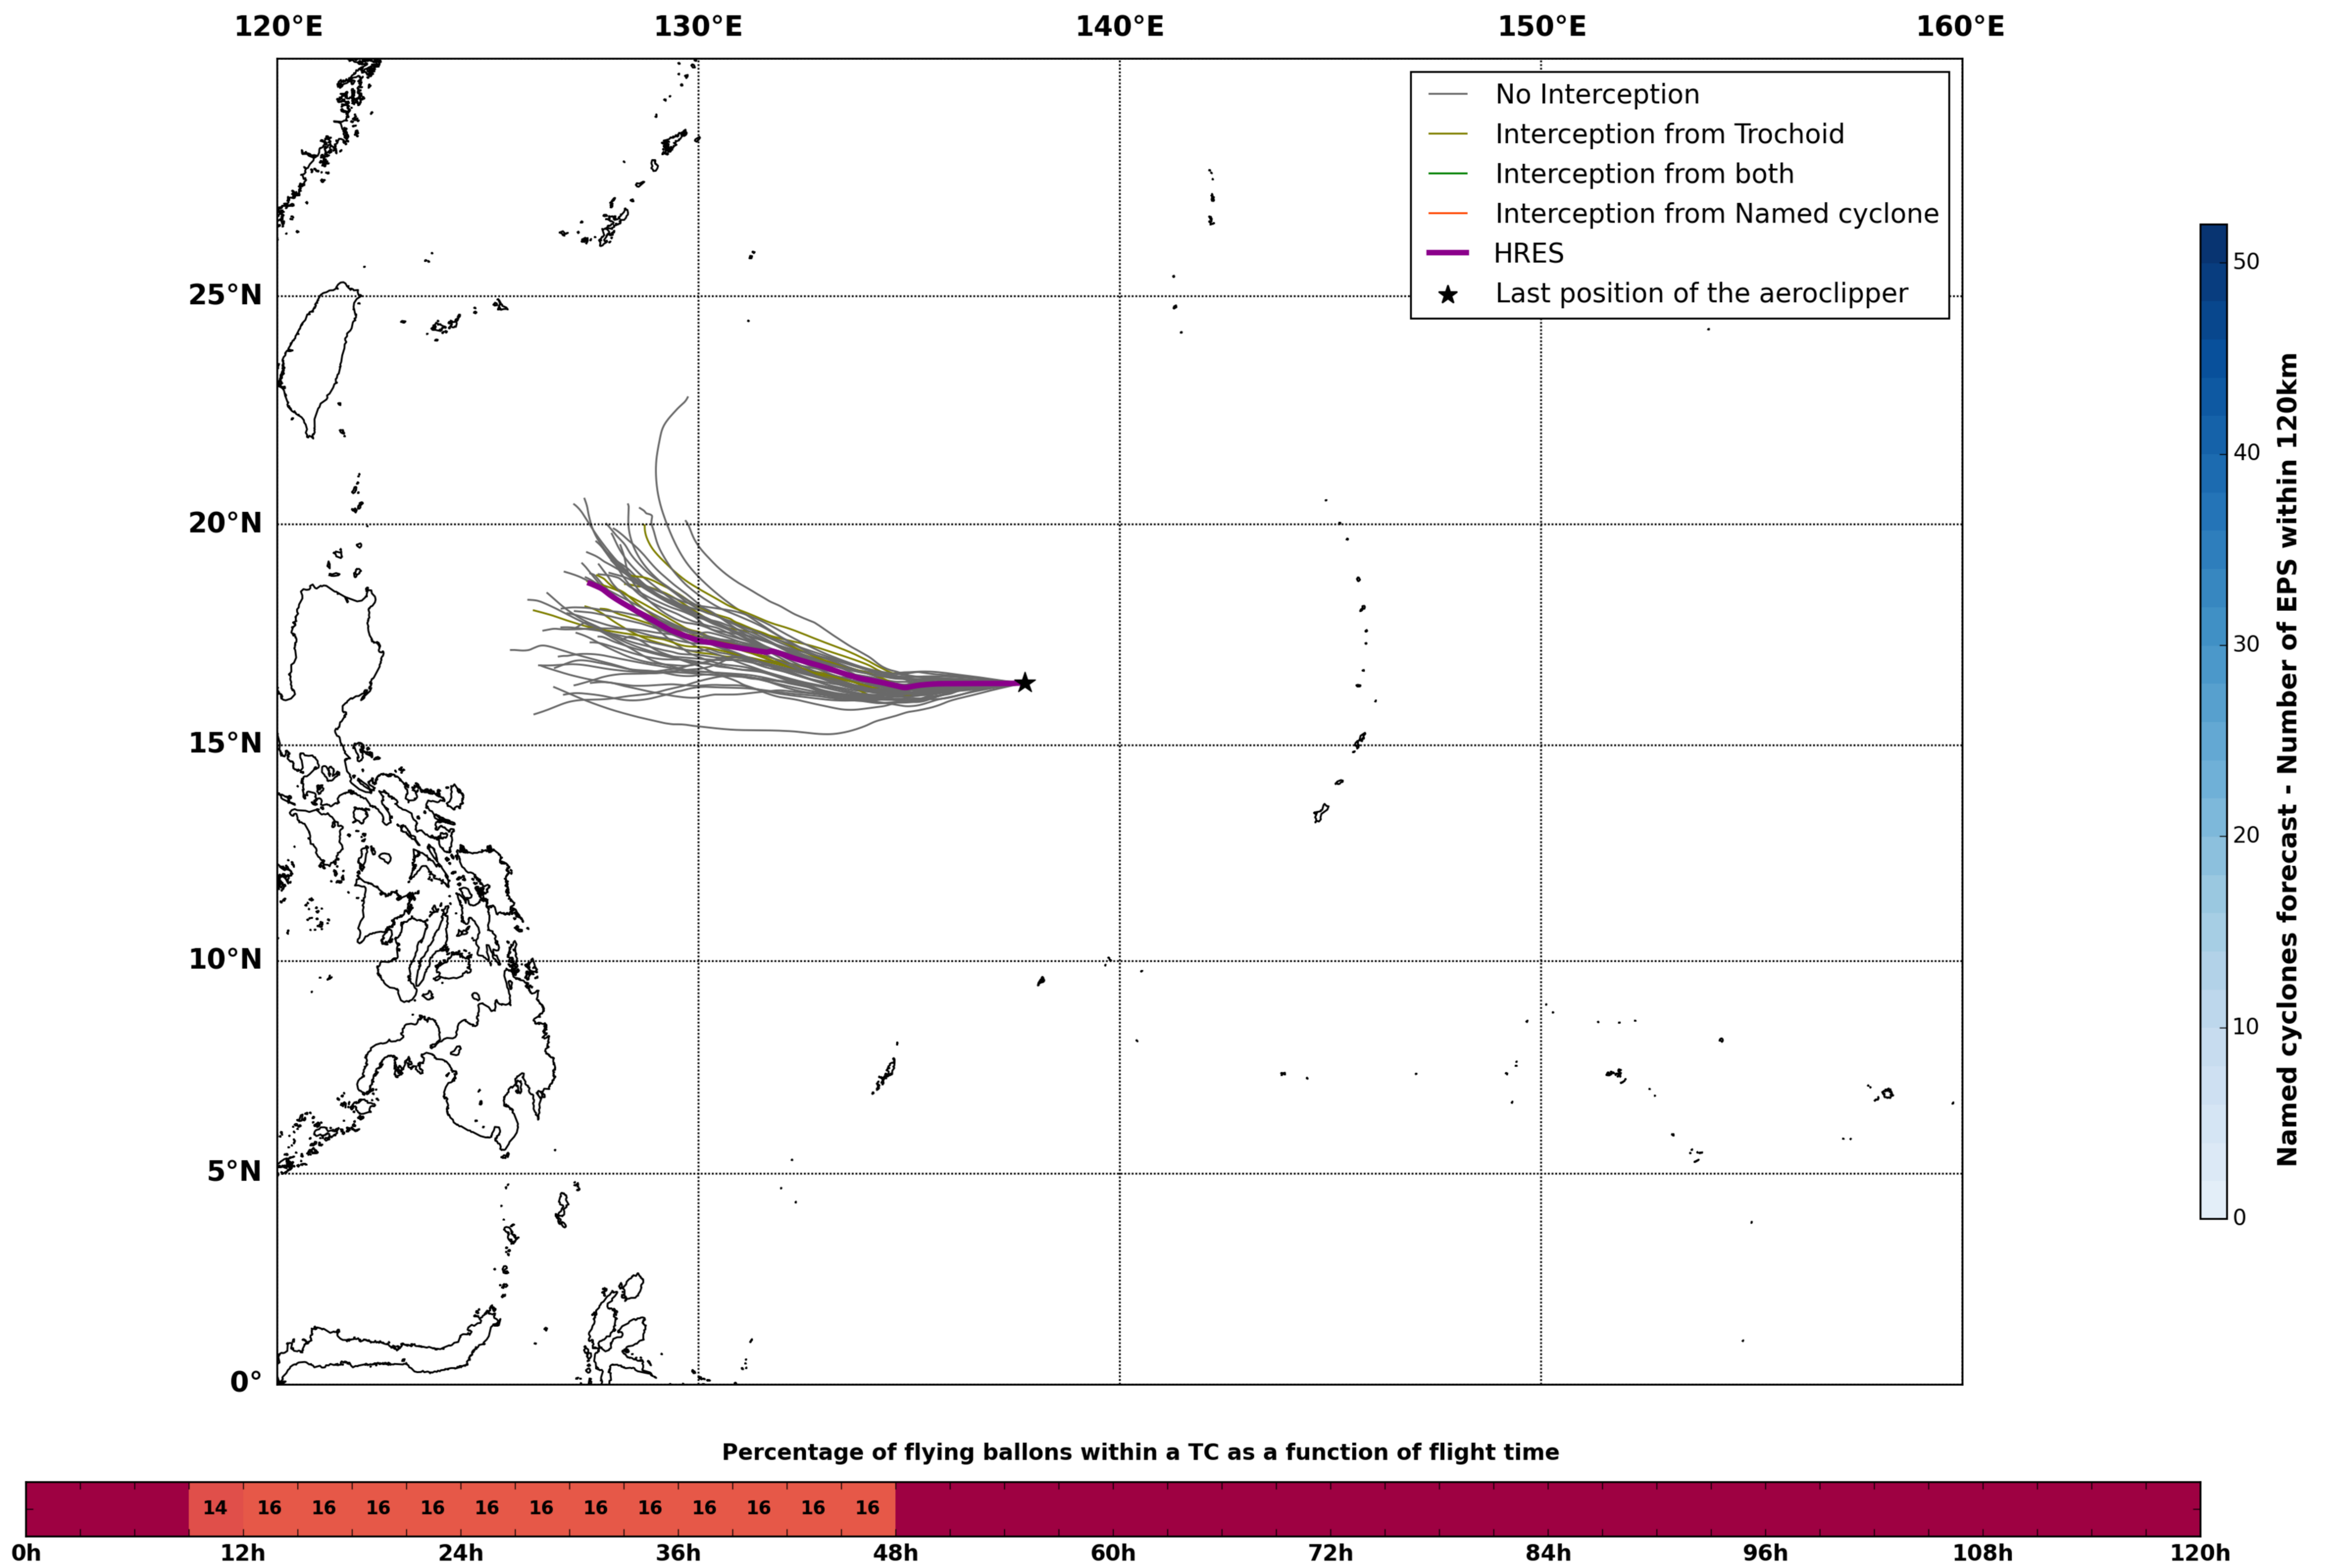

Aeroclipper CHL-PRL Intercept forecast from aeroclipper's position at 2022/05/04, 10h00 (UTC)

Aeroclipper CHL-PRL Grounding forecast from aeroclipper's position at 2022/05/04, 10h00 (UTC)