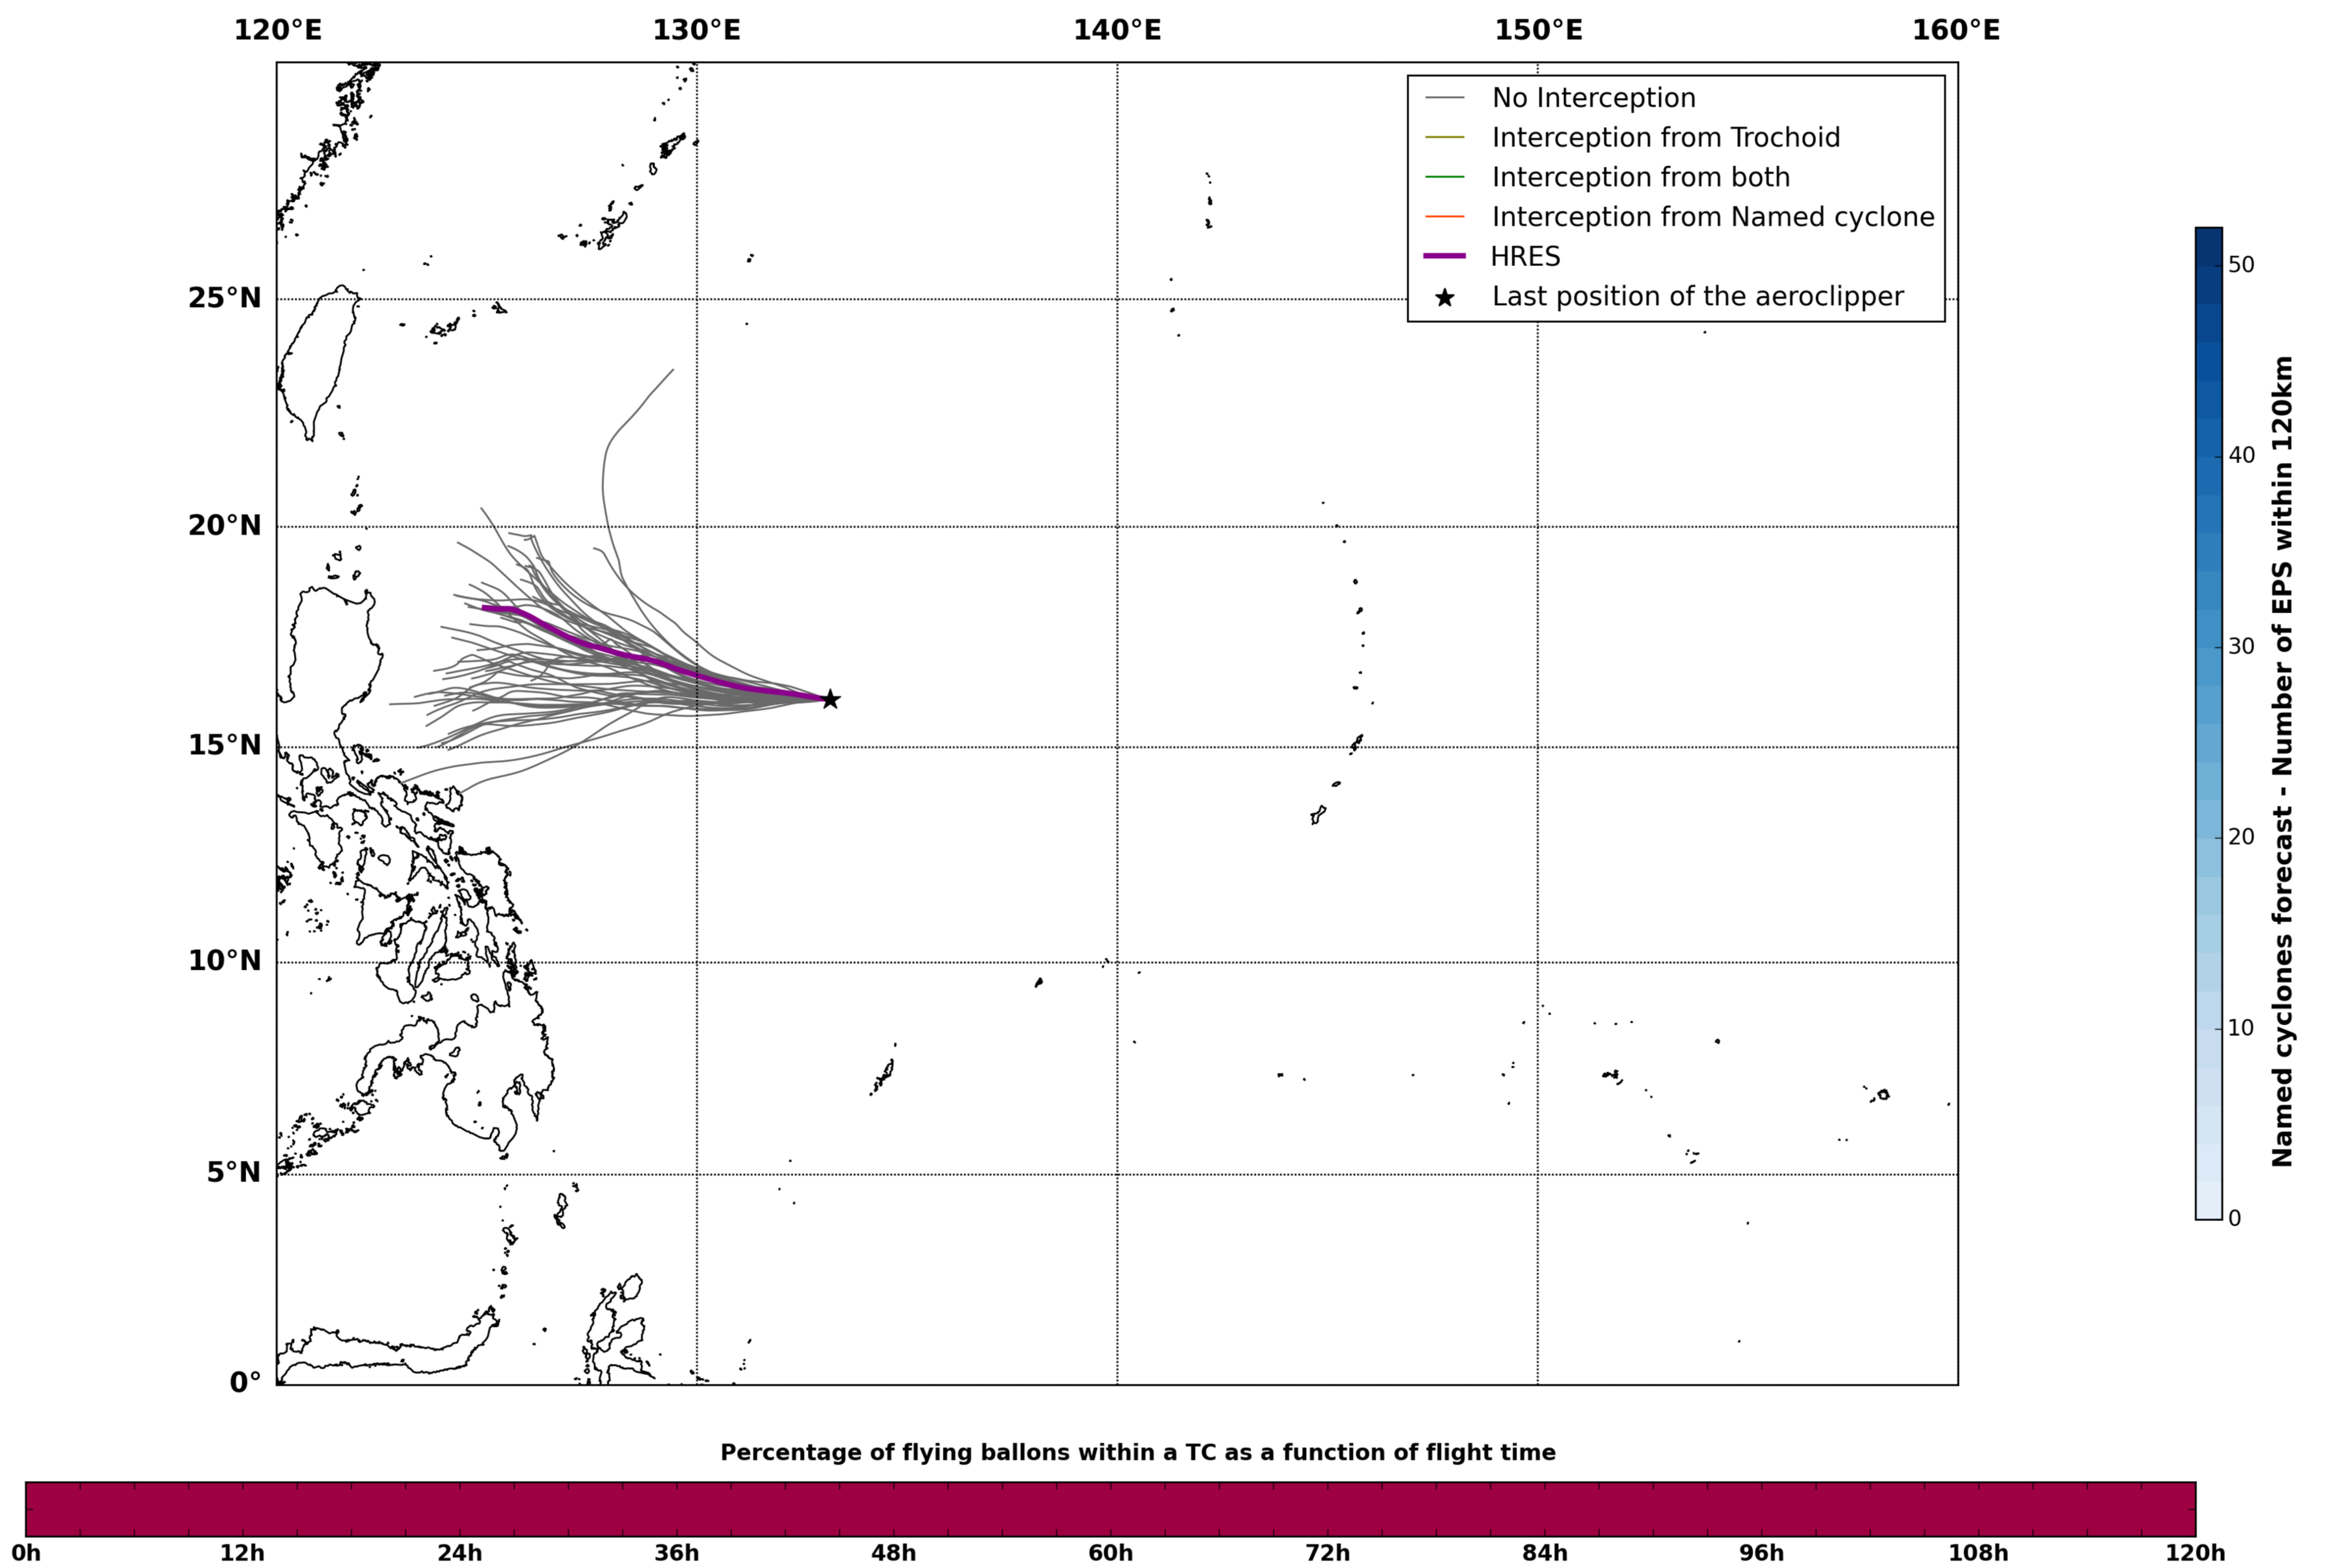

Aeroclipper CHL-PRL Intercept forecast from aeroclipper's position at 2022/05/04, 13h00 (UTC)

Aeroclipper CHL-PRL Grounding forecast from aeroclipper's position at 2022/05/04, 13h00 (UTC)