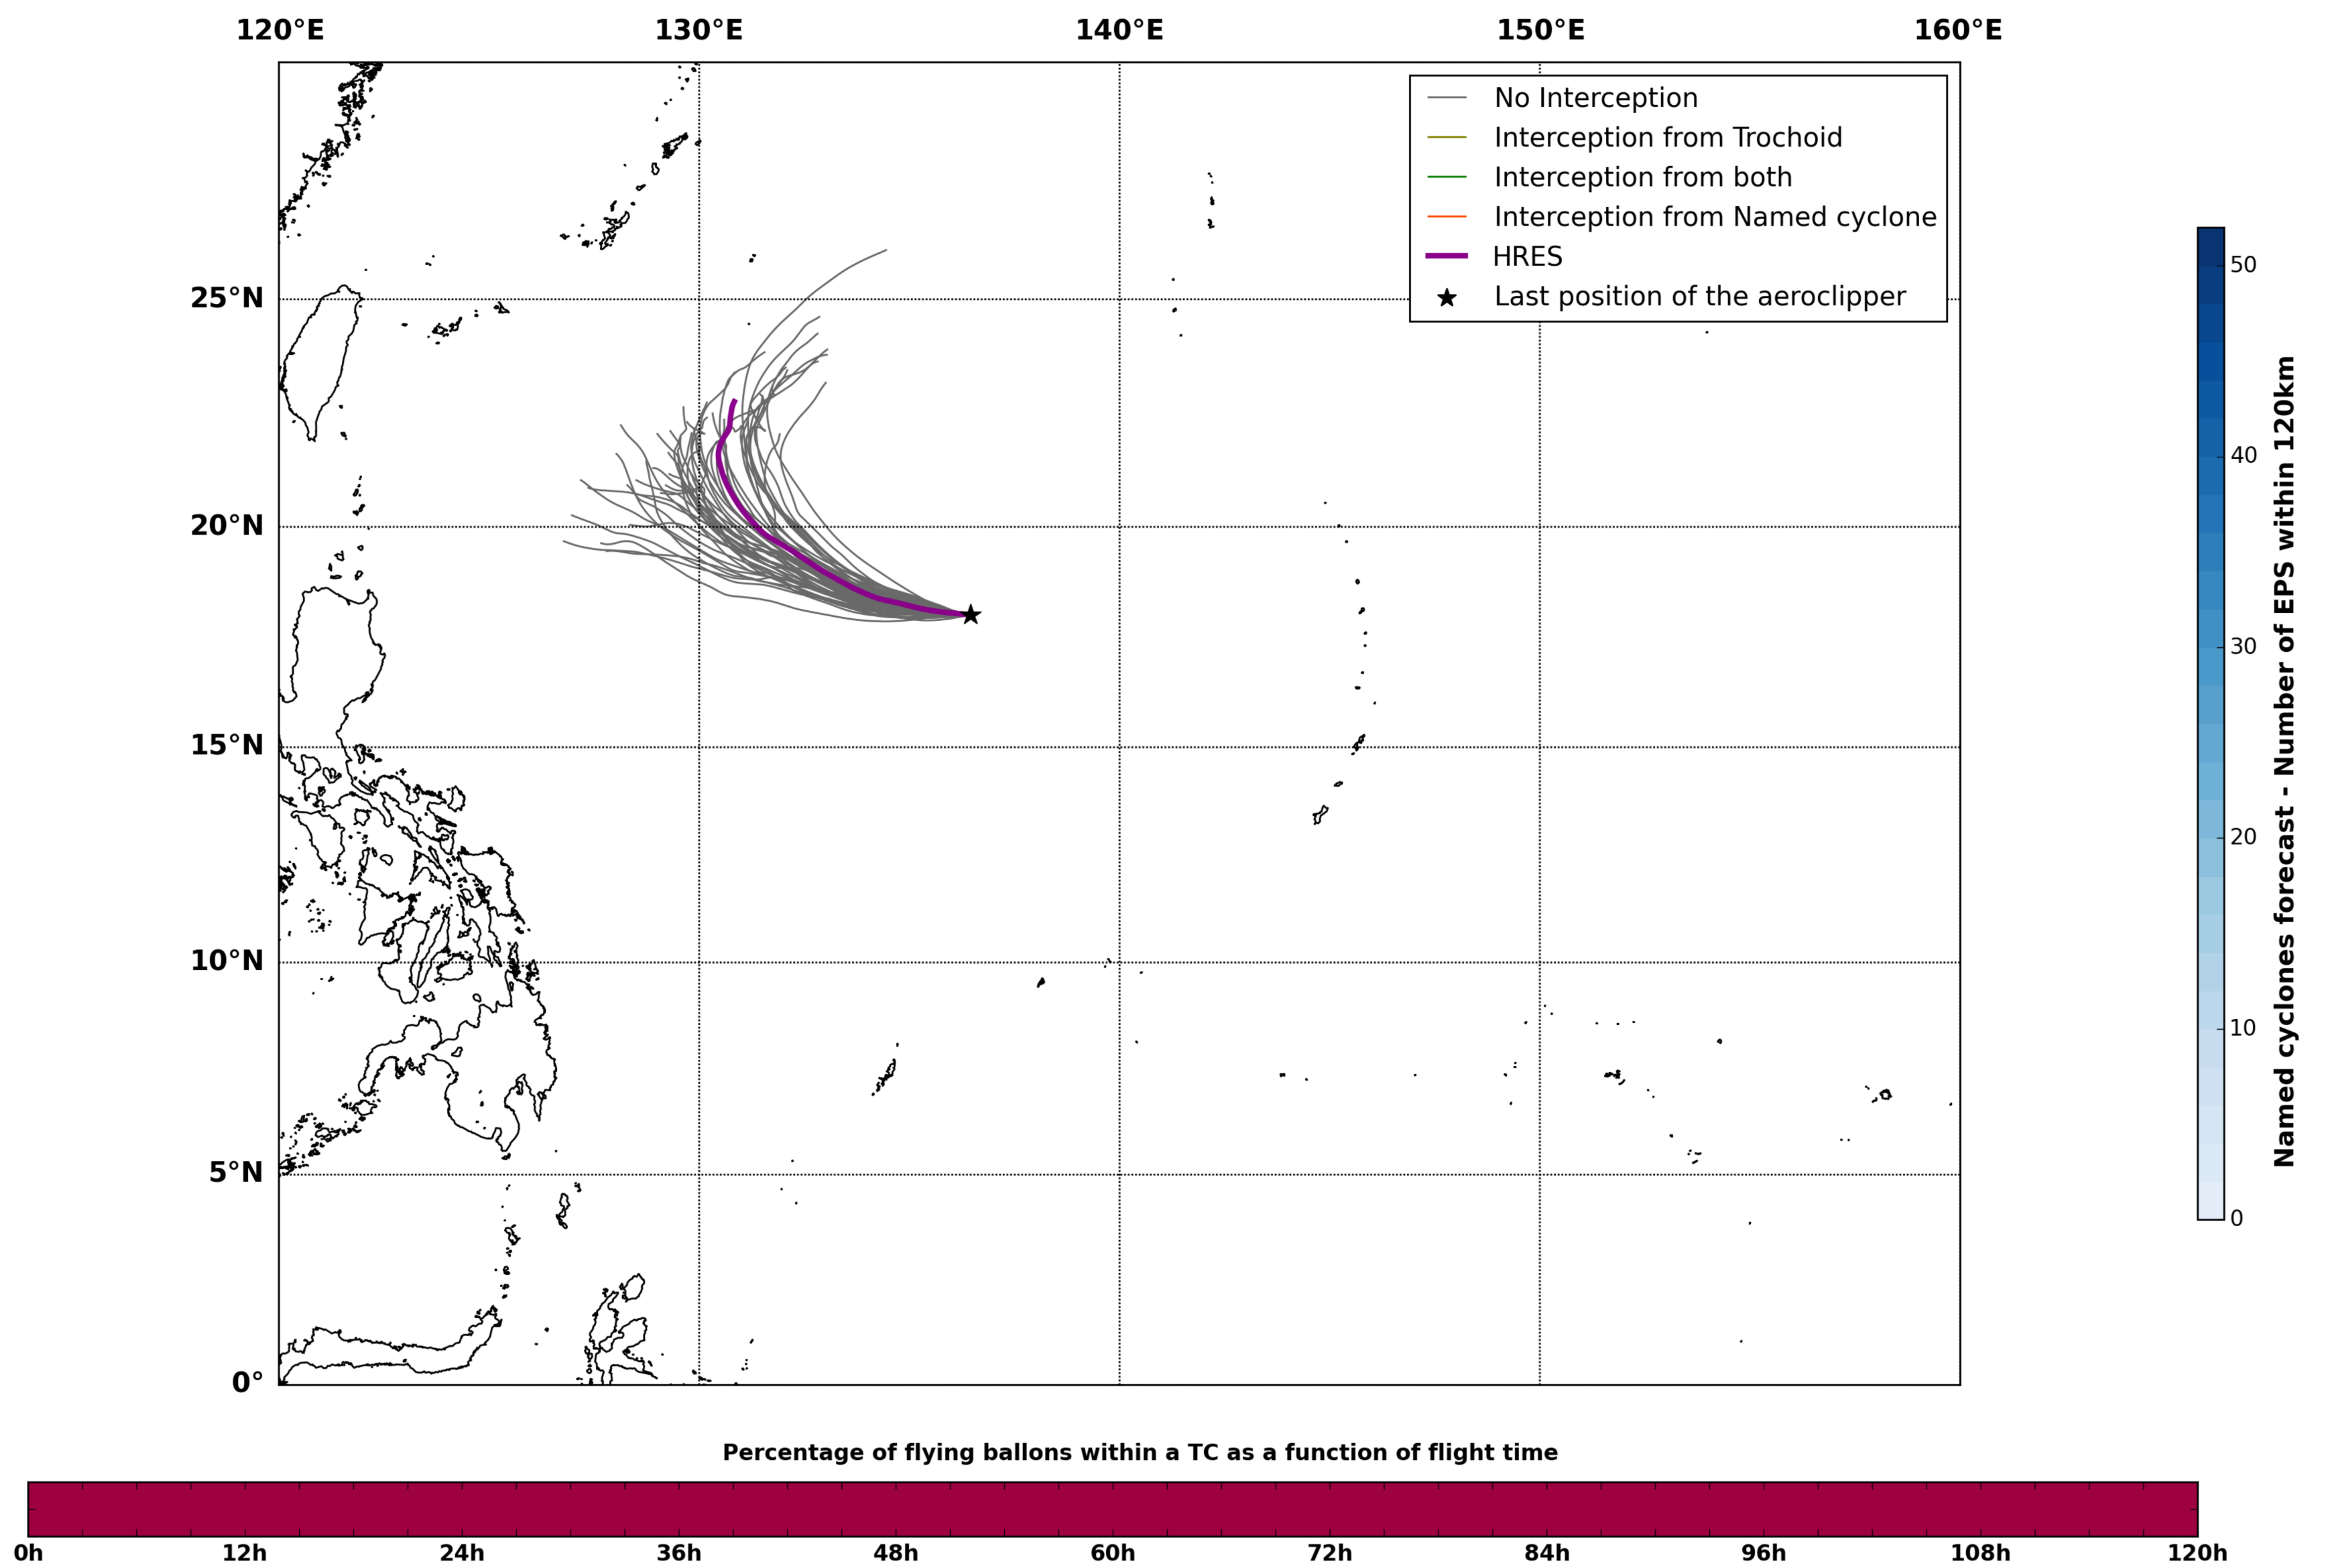

Aeroclipper CHL-PRL Intercept forecast from aeroclipper's position at 2022/05/04, 16h00 (UTC)

Aeroclipper CHL-PRL Grounding forecast from aeroclipper's position at 2022/05/04, 16h00 (UTC)