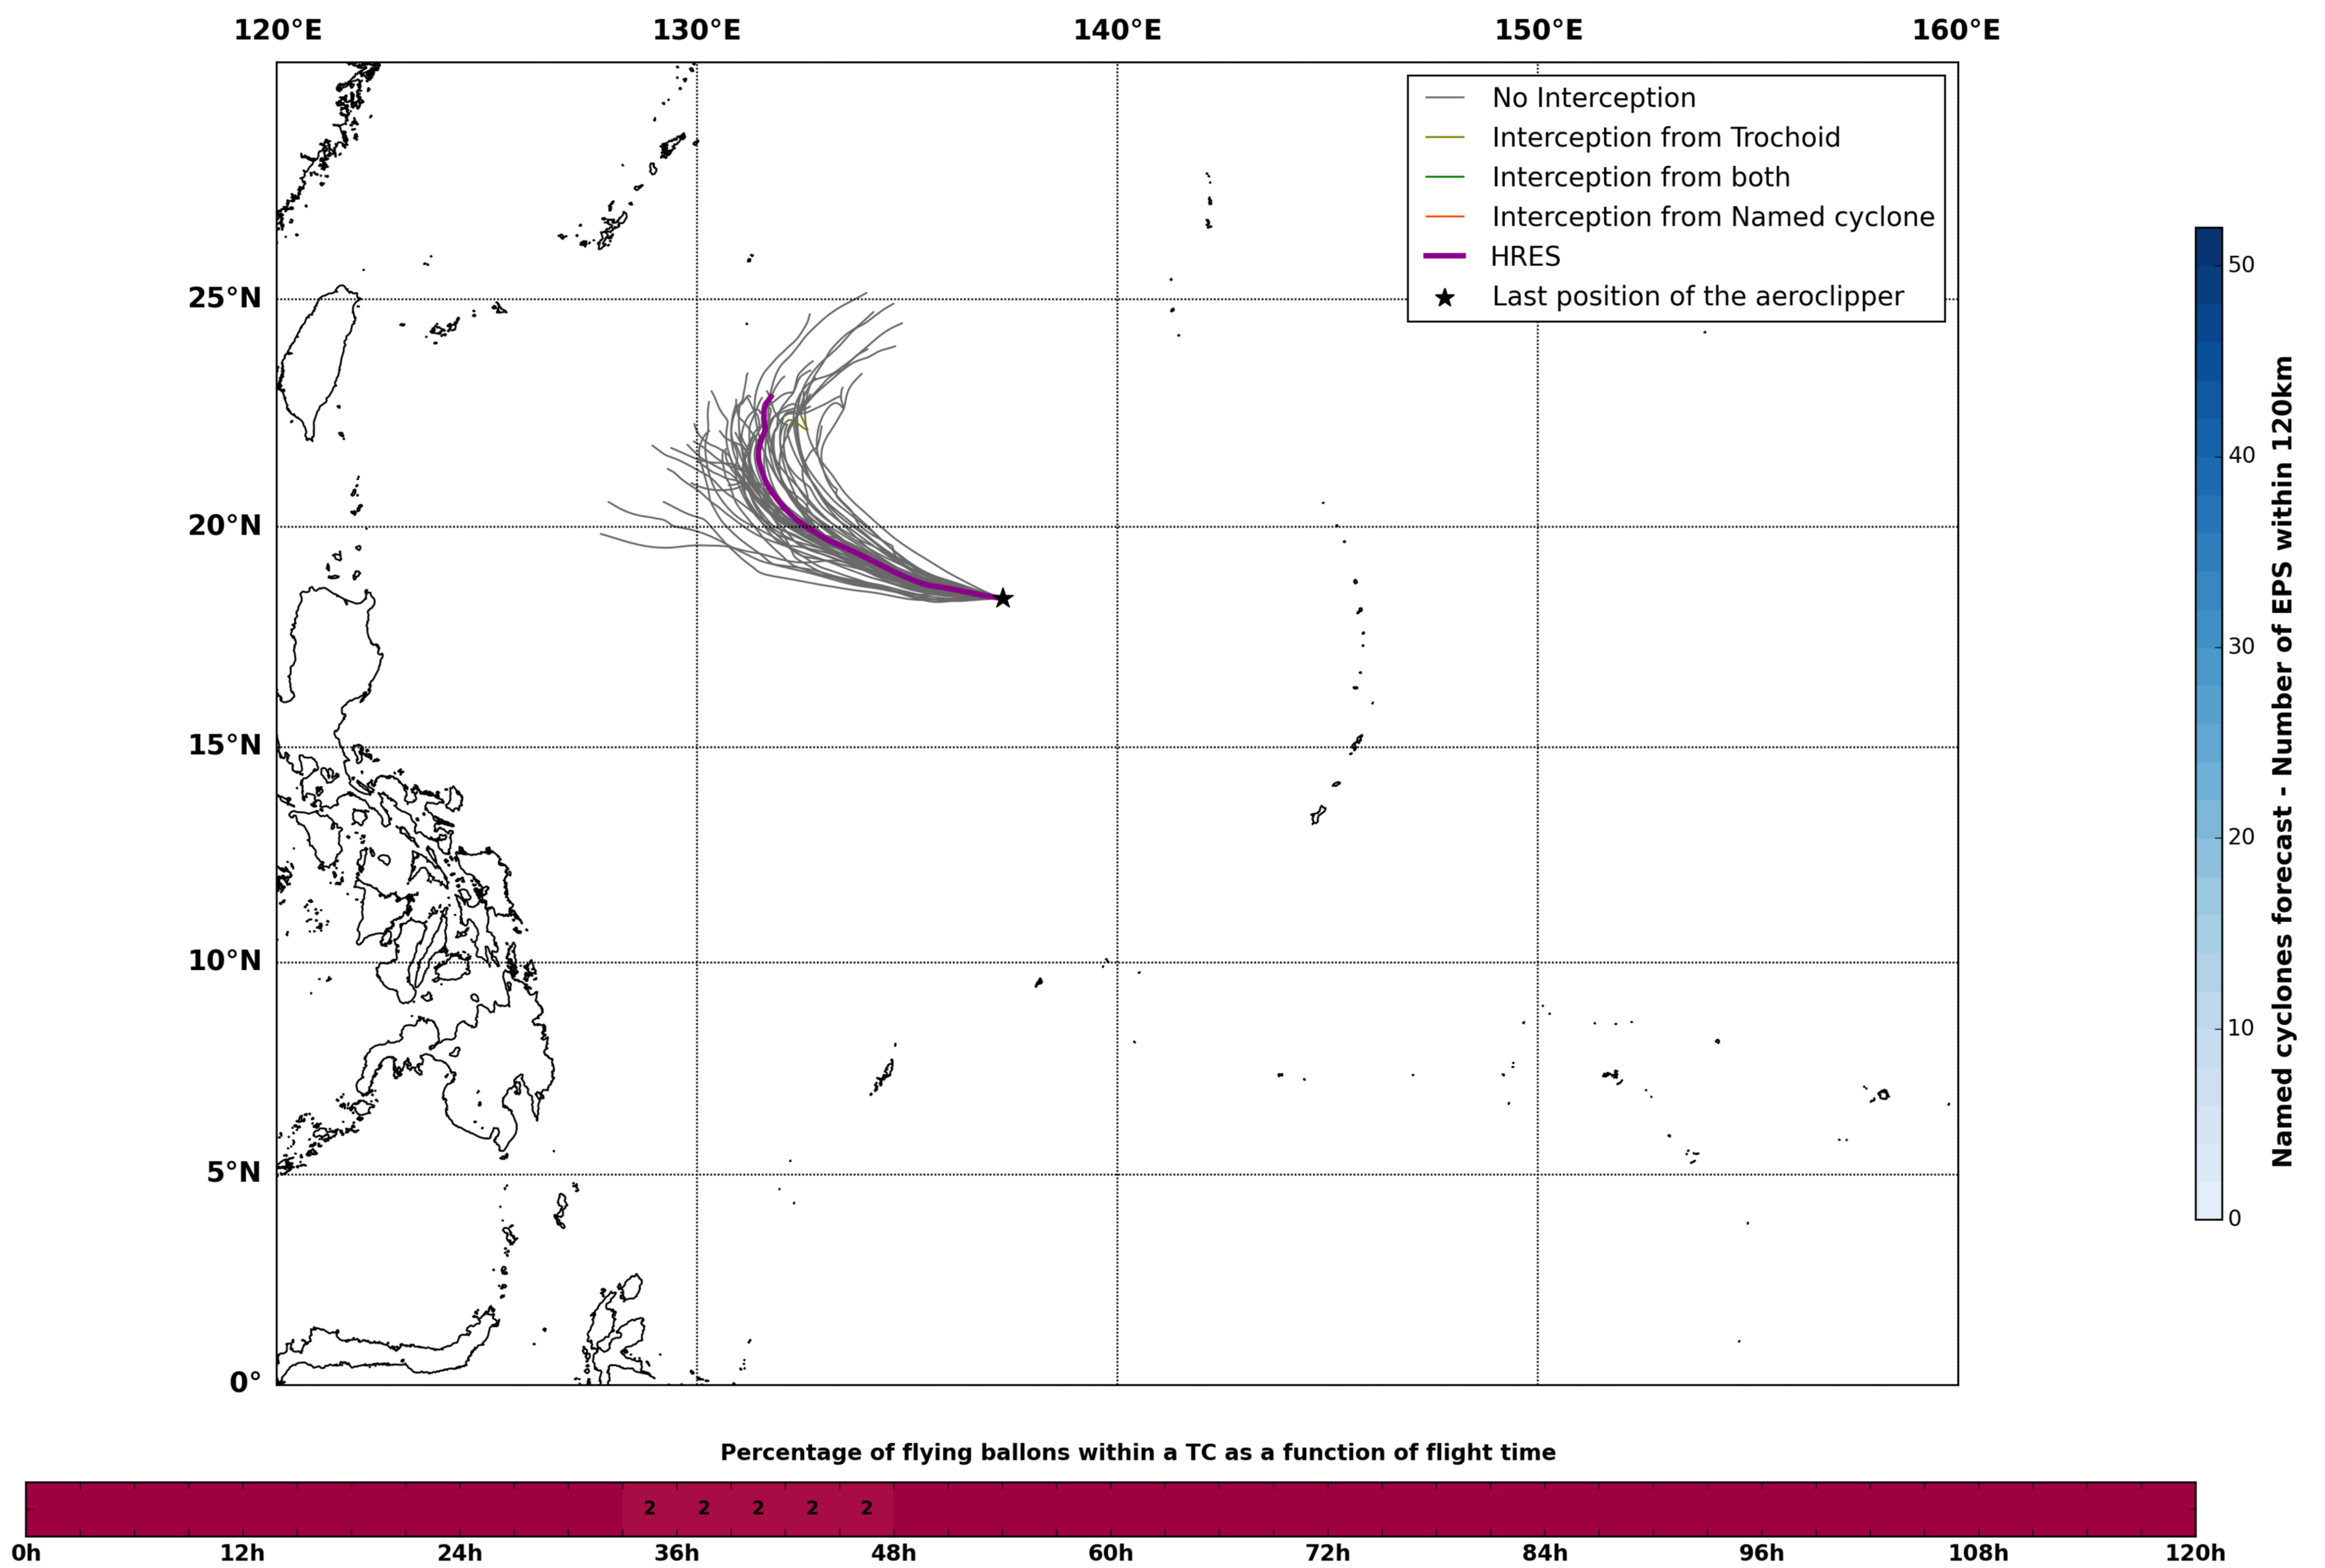

Aeroclipper CHL-PRL Intercept forecast from aeroclipper's position at 2022/05/04, 19h00 (UTC)

Aeroclipper CHL-PRL Grounding forecast from aeroclipper's position at 2022/05/04, 19h00 (UTC)