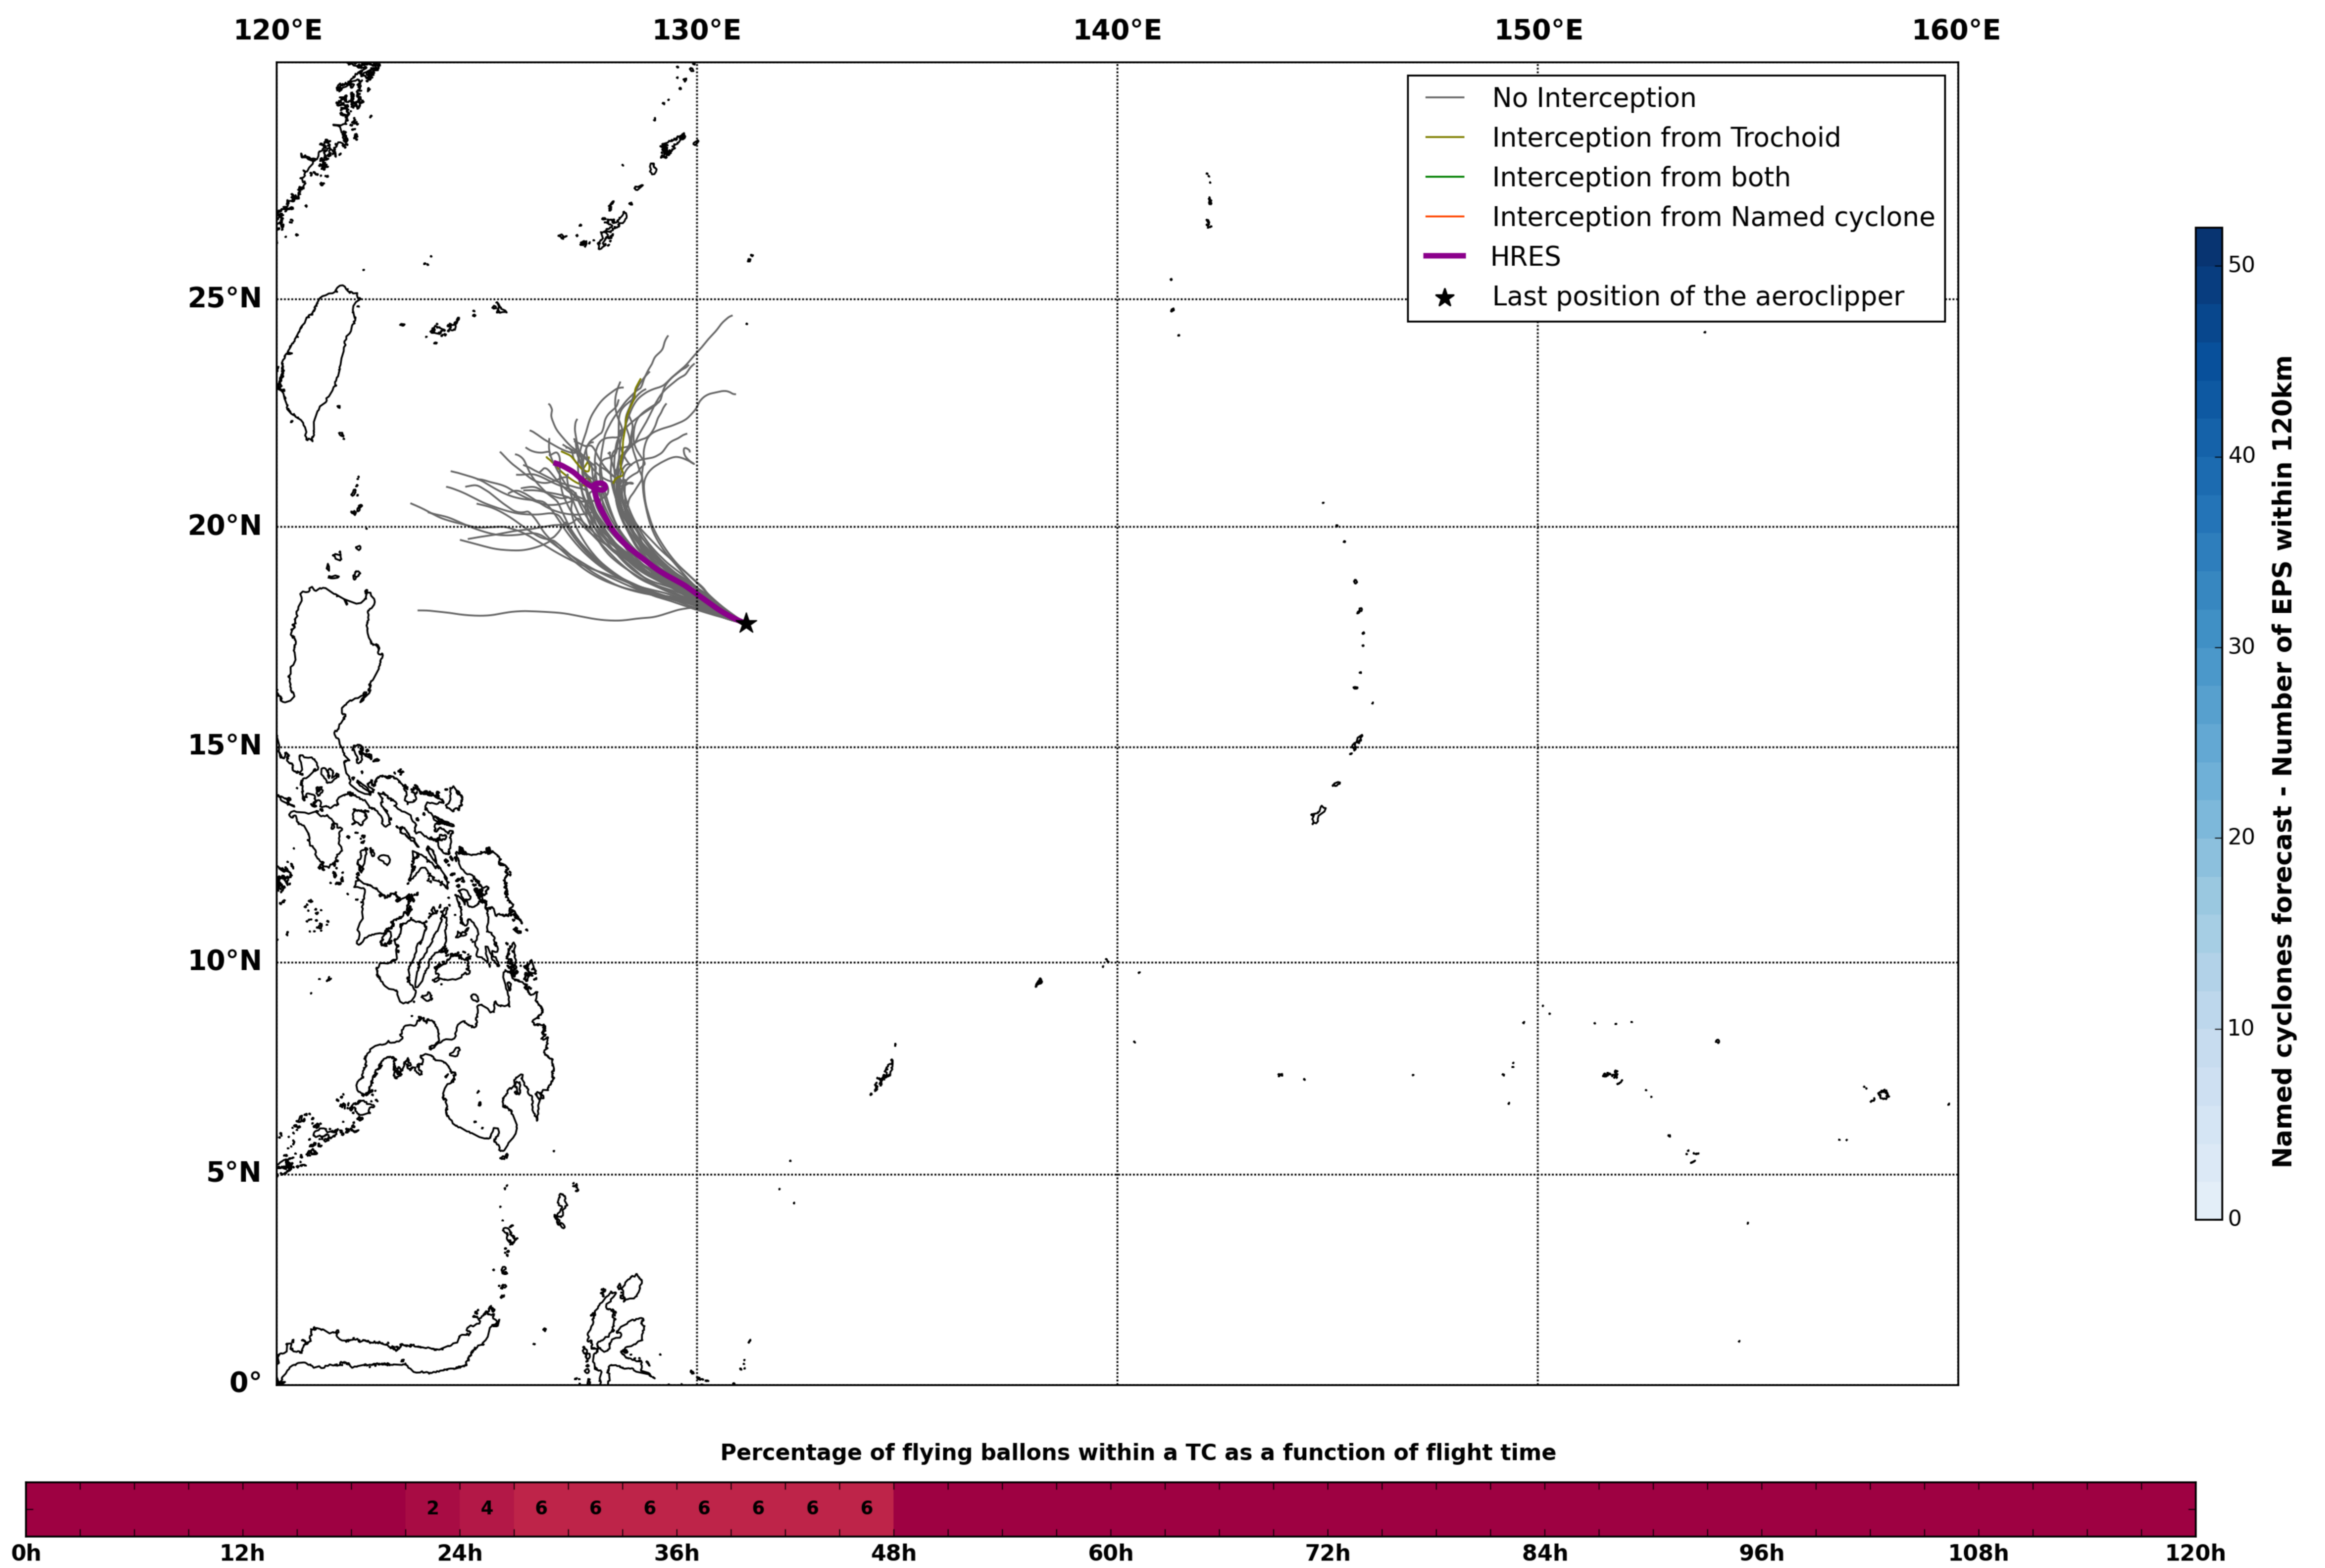

Aeroclipper CHL-PRL Intercept forecast from aeroclipper's position at 2022/05/05, 01h00 (UTC)

Aeroclipper CHL-PRL Grounding forecast from aeroclipper's position at 2022/05/05, 01h00 (UTC)