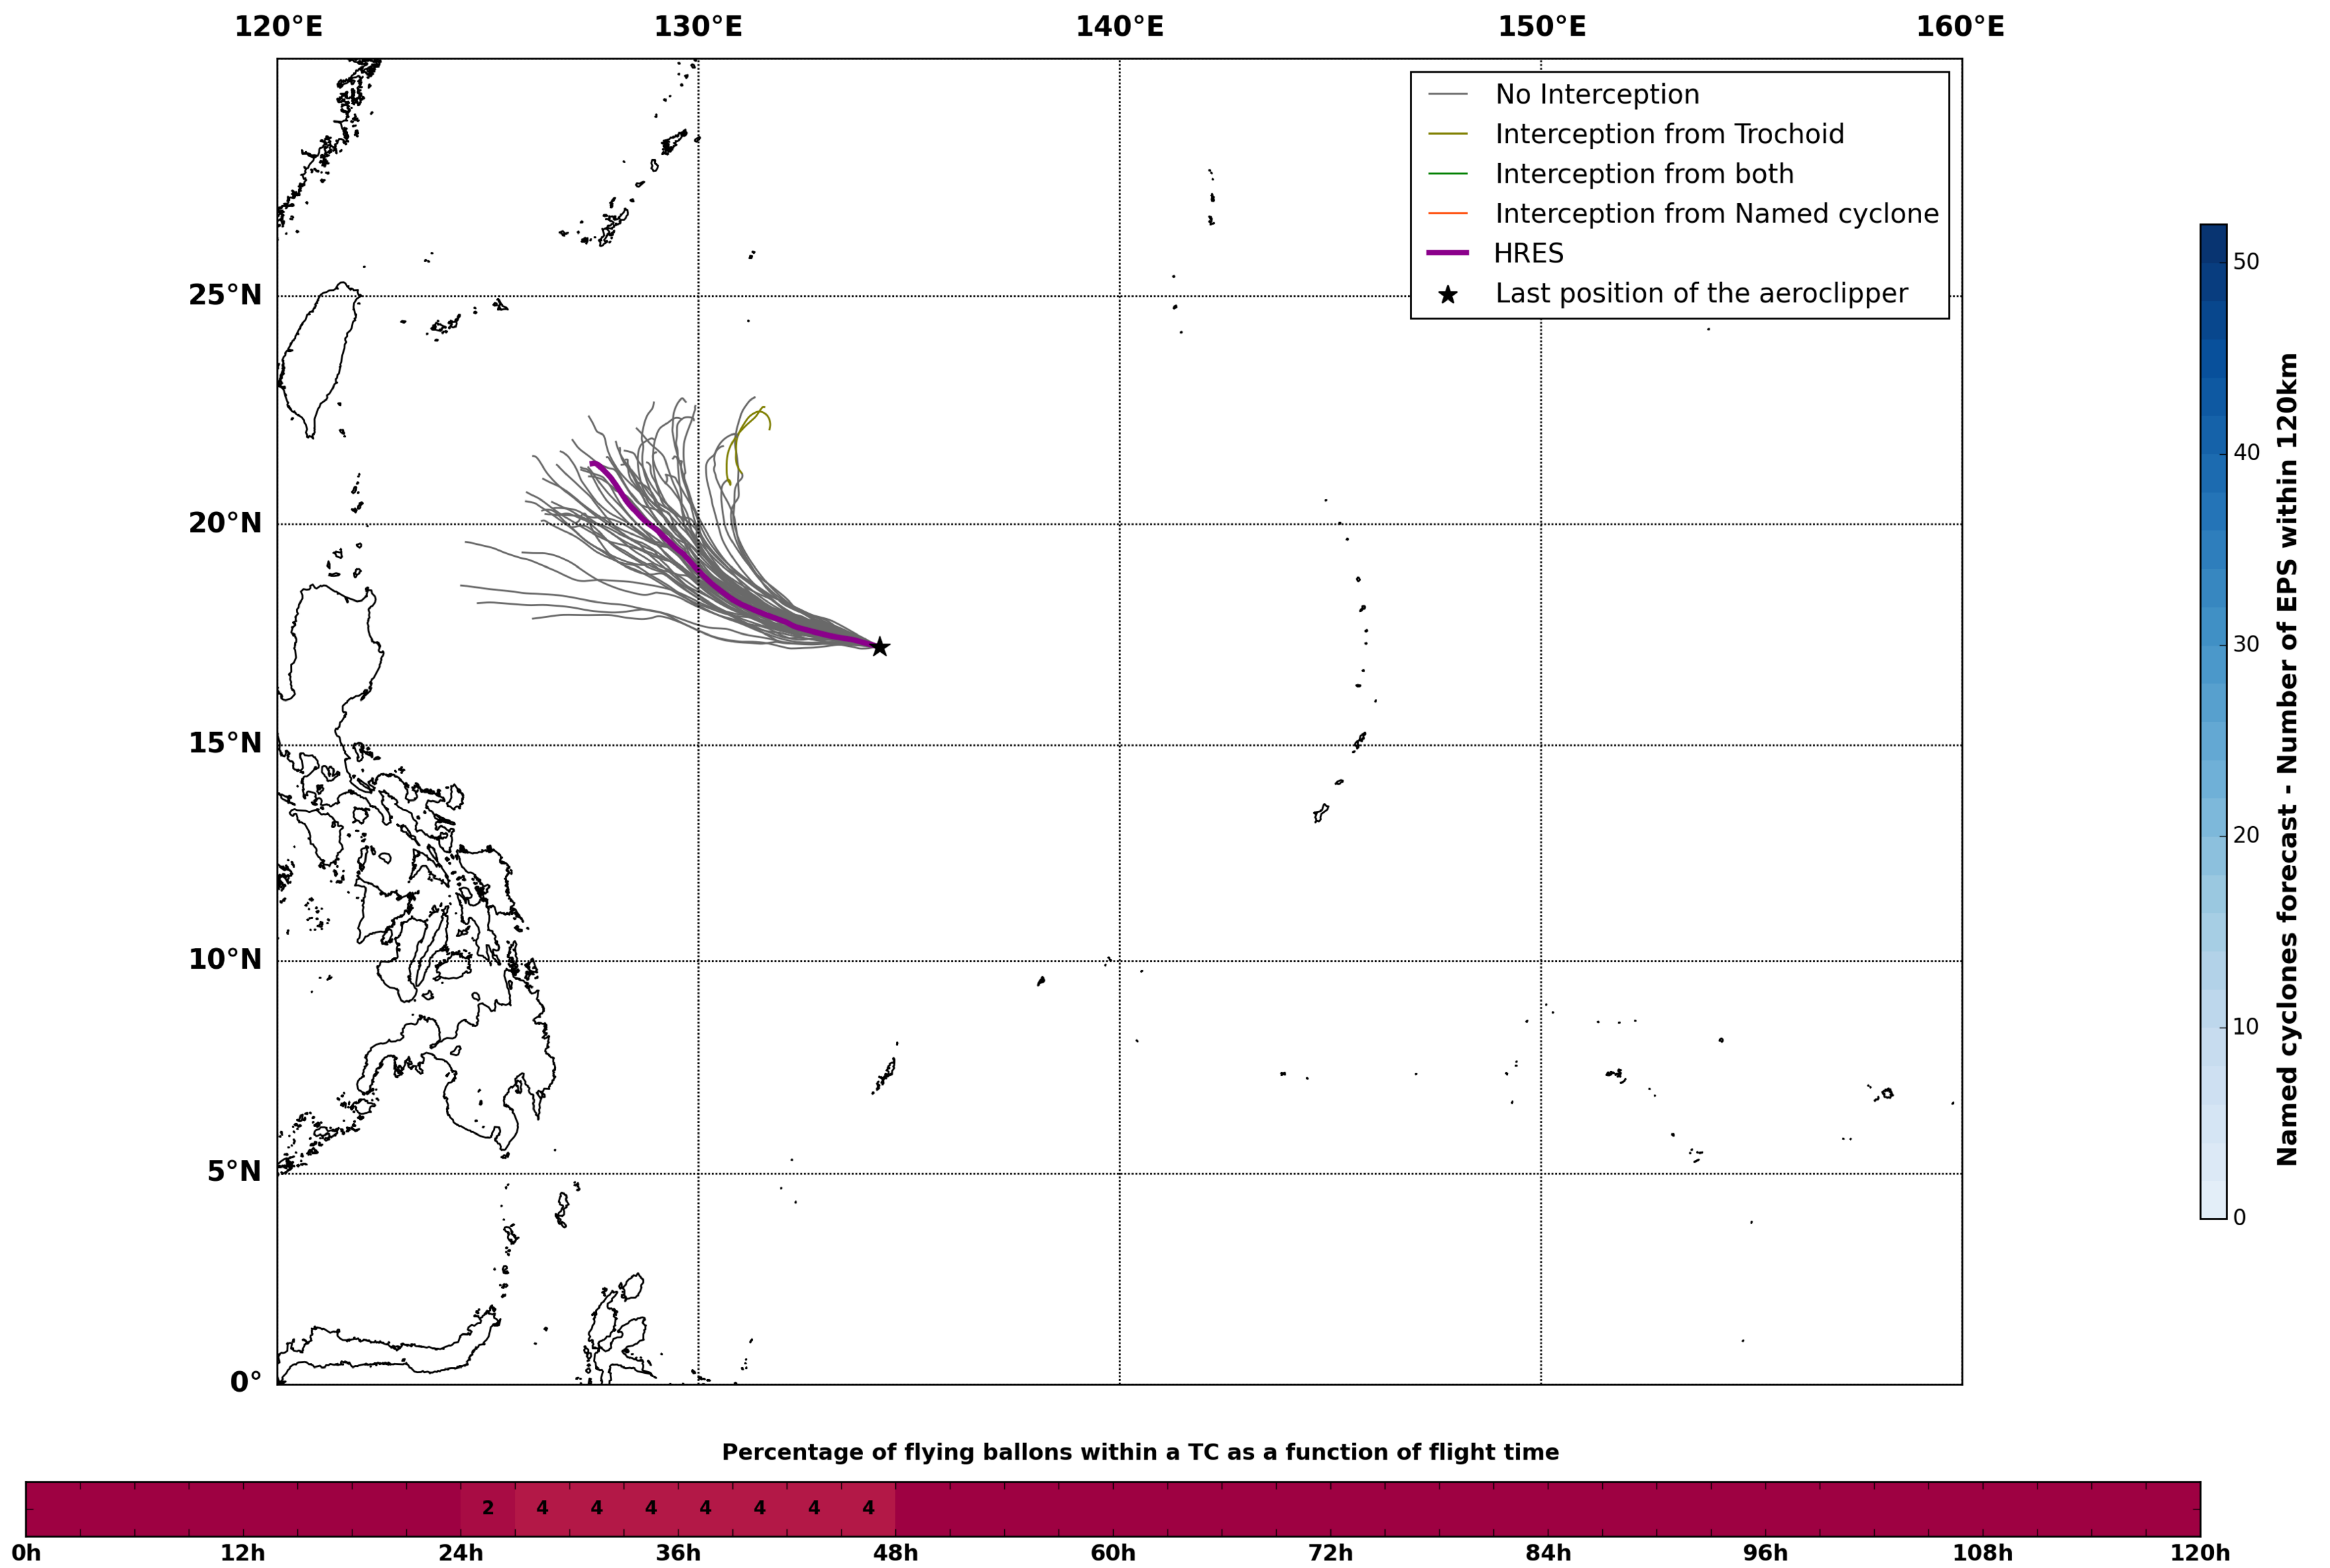

Aeroclipper CHL-PRL Intercept forecast from aeroclipper's position at 2022/05/05, 07h00 (UTC)

Aeroclipper CHL-PRL Grounding forecast from aeroclipper's position at 2022/05/05, 07h00 (UTC)