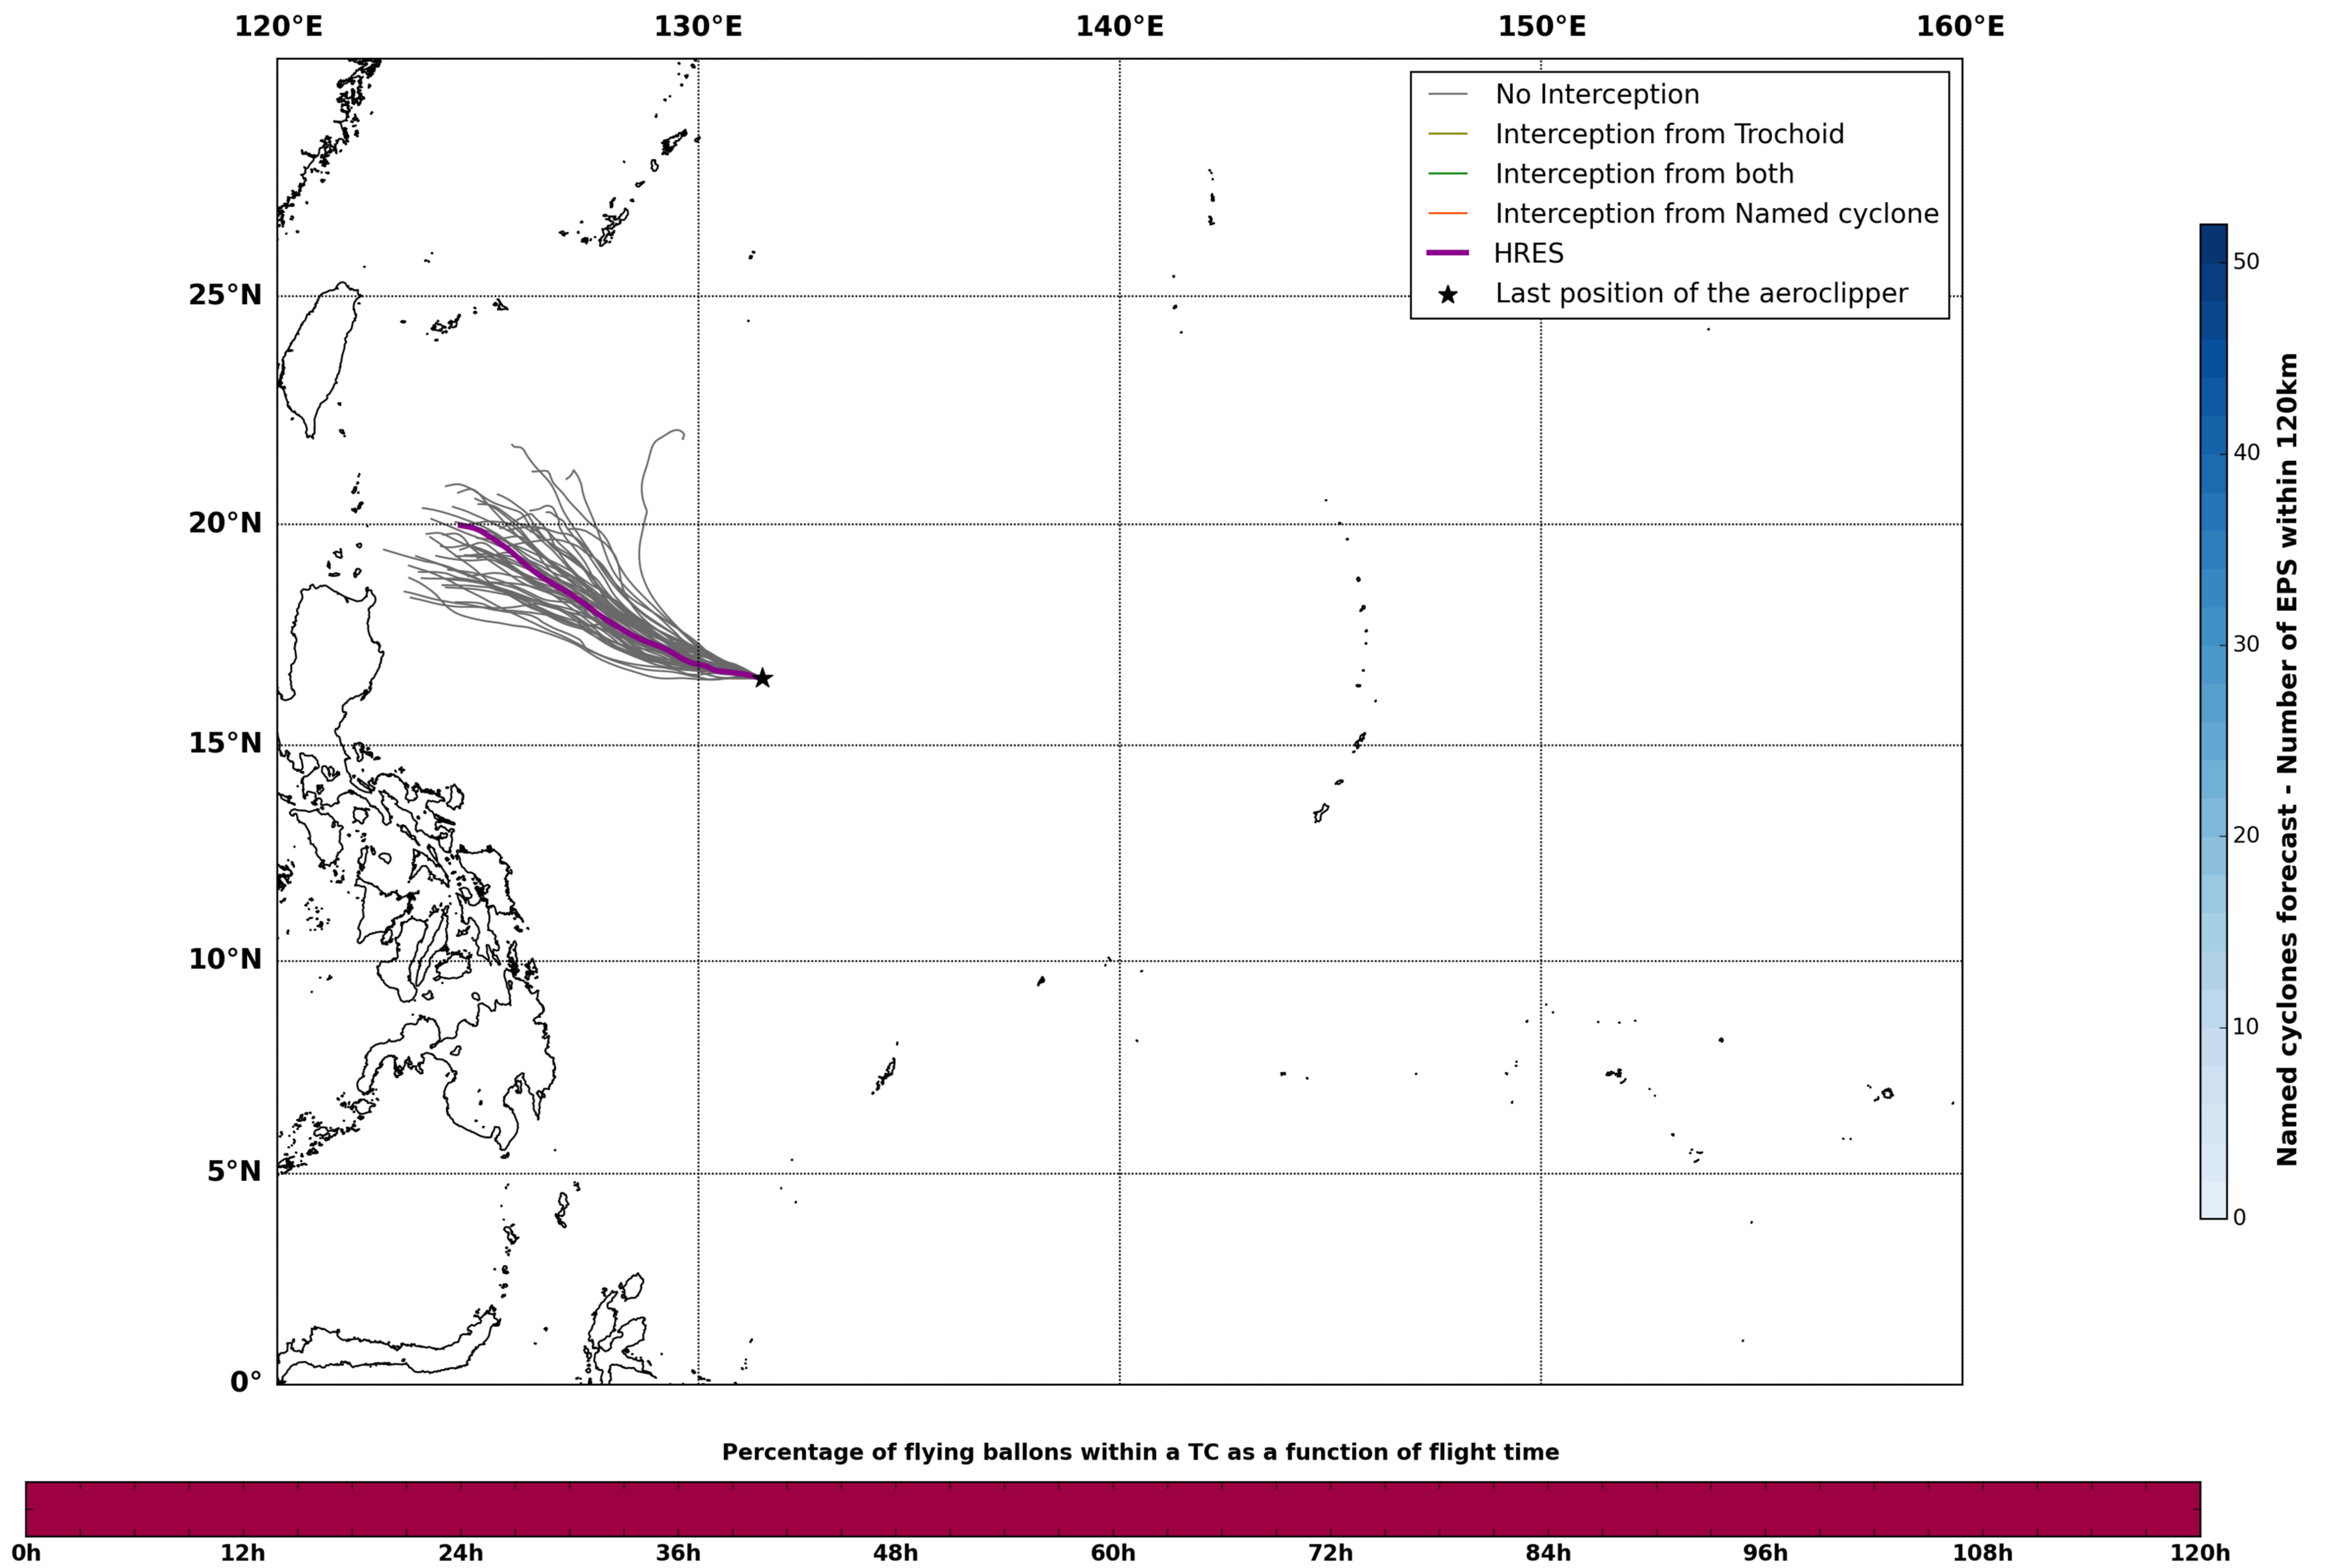

### Aeroclipper CHL-PRL Intercept forecast from aeroclipper's position at 2022/05/05, 10h00 (UTC)

### Aeroclipper CHL-PRL Grounding forecast from aeroclipper's position at 2022/05/05, 10h00 (UTC)