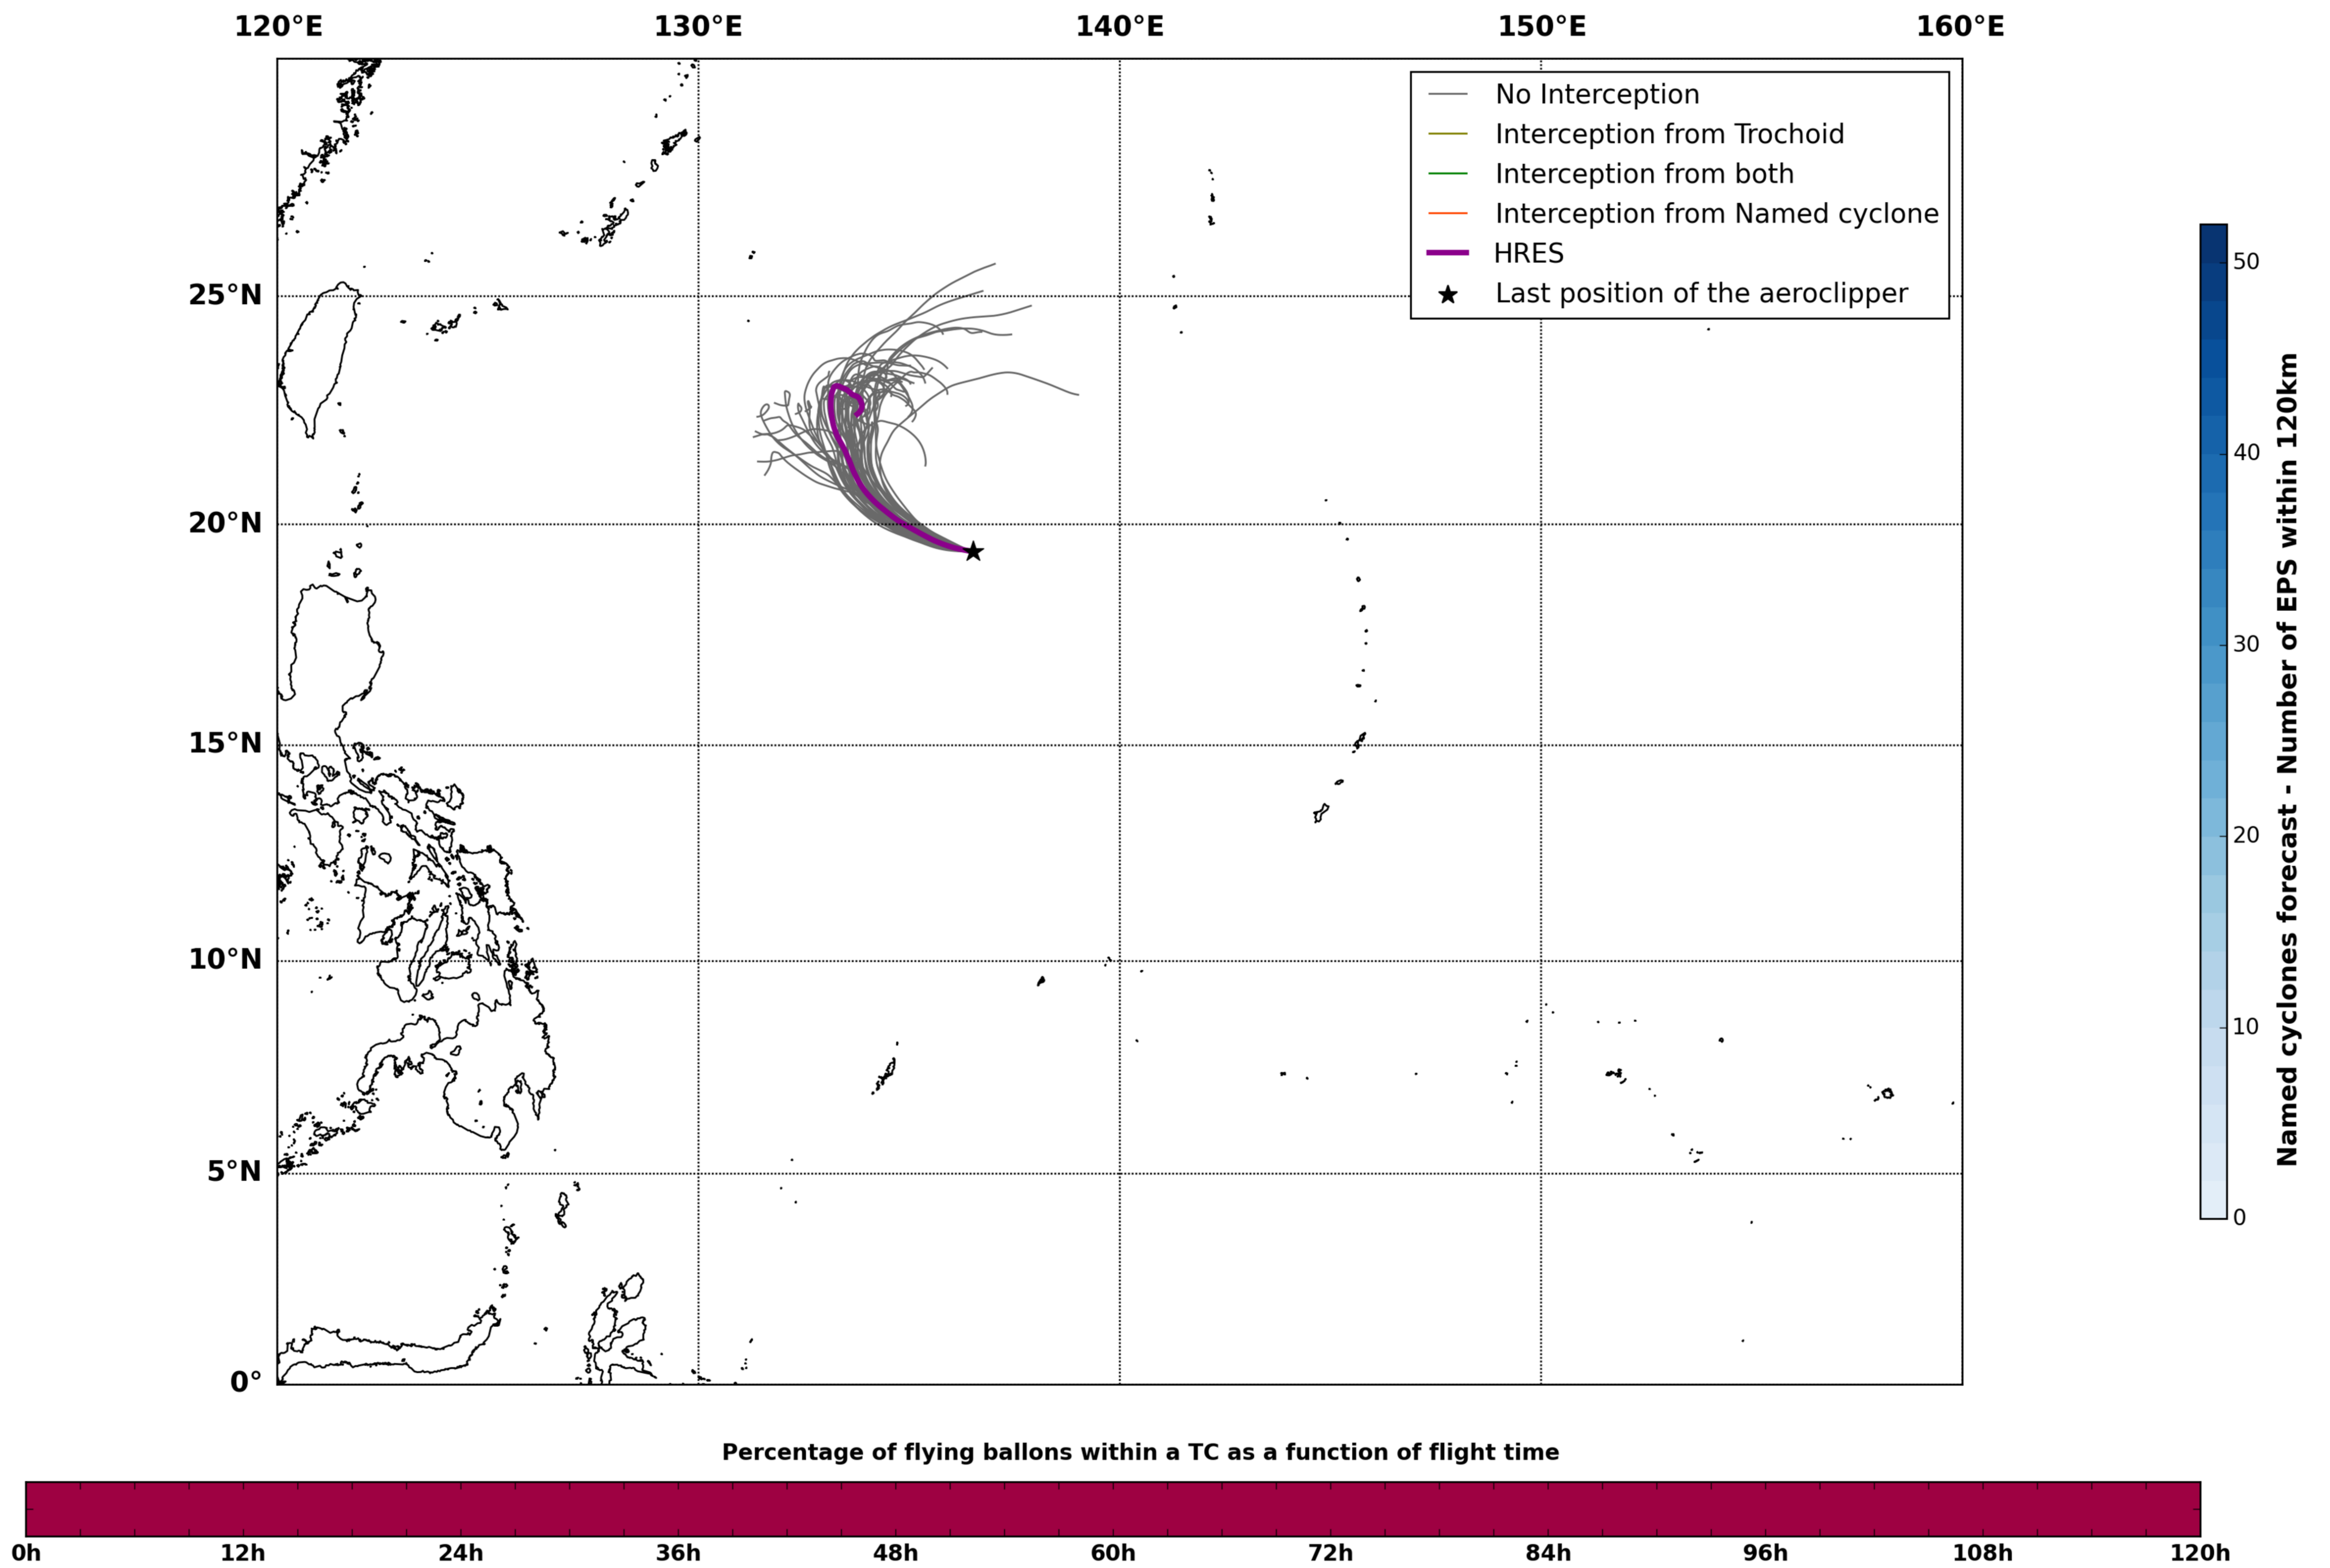

Aeroclipper CHL-PRL Intercept forecast from aeroclipper's position at 2022/05/05, 13h00 (UTC)

Aeroclipper CHL-PRL Grounding forecast from aeroclipper's position at 2022/05/05, 13h00 (UTC)