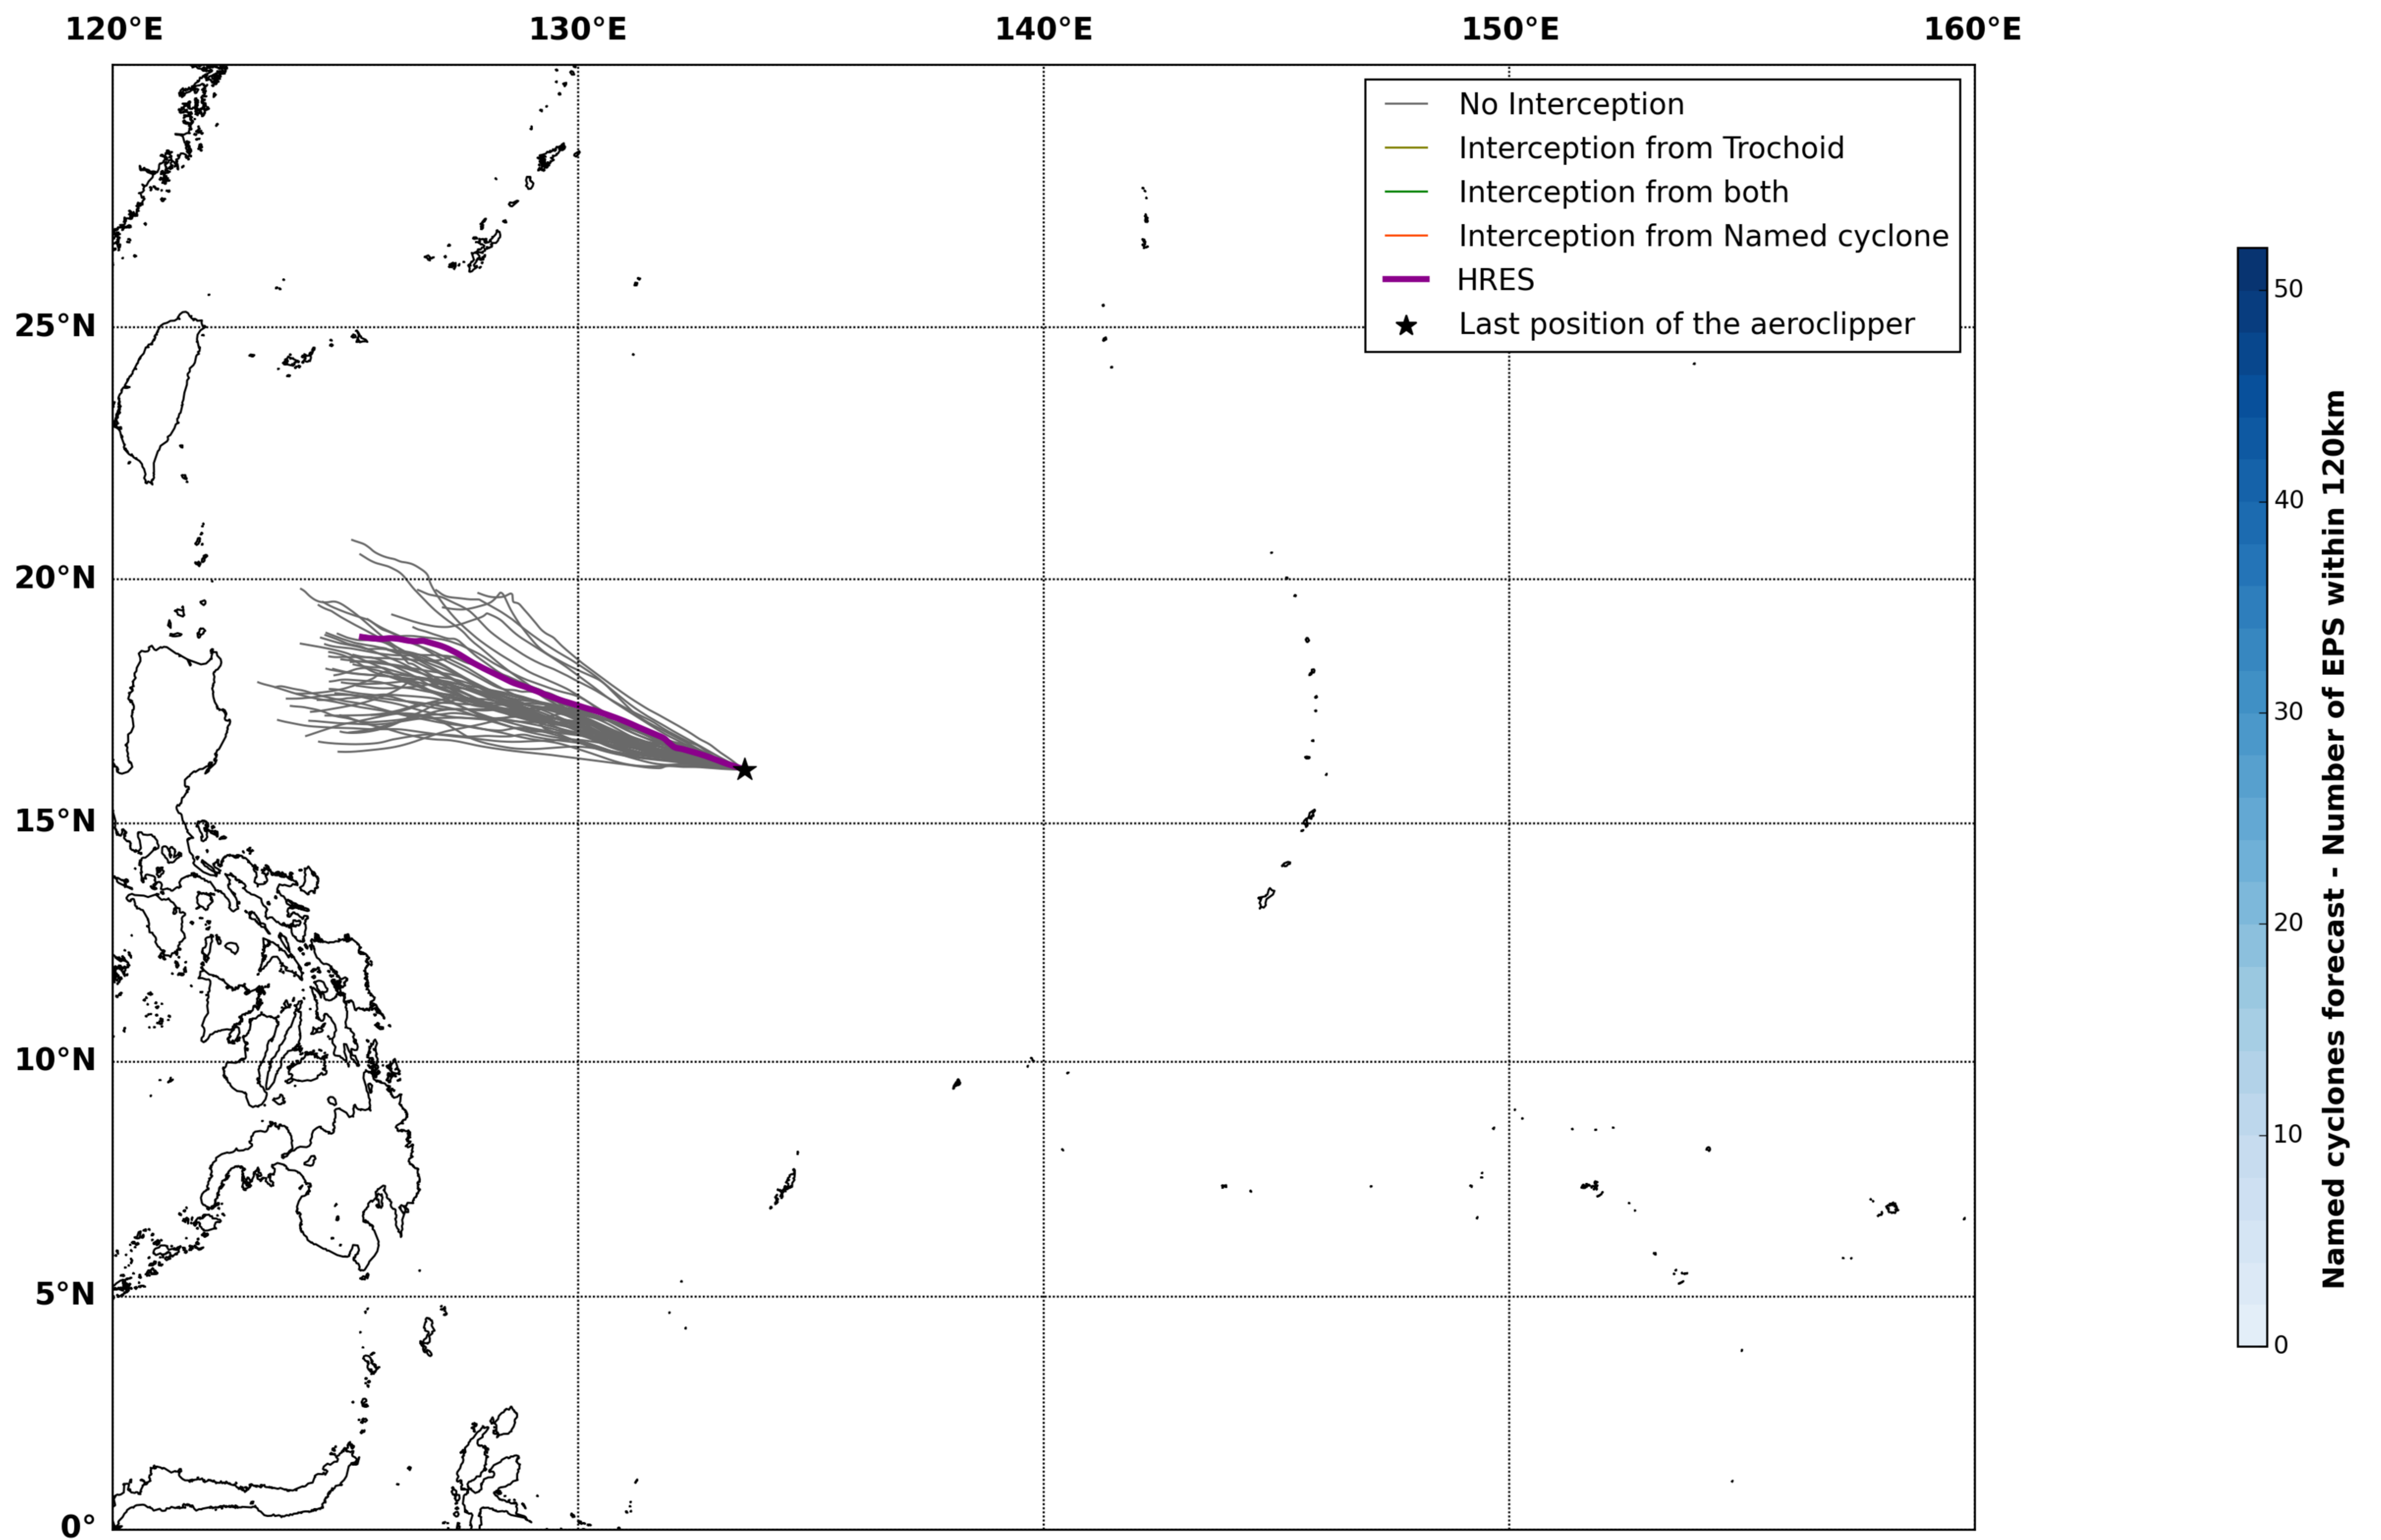

Aeroclipper CHL-PRL Intercept forecast from aeroclipper's position at 2022/05/05, 16h00 (UTC)

Aeroclipper CHL-PRL Grounding forecast from aeroclipper's position at 2022/05/05, 16h00 (UTC)