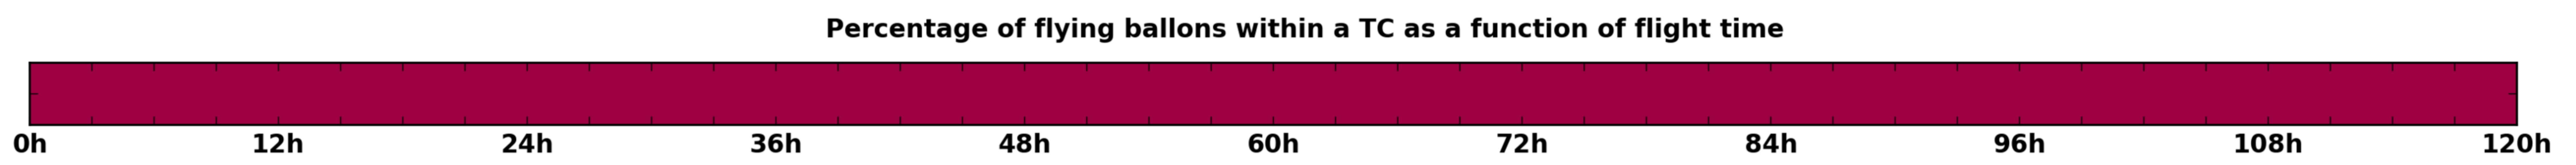

Aeroclipper CHL-PRL Intercept forecast from aeroclipper's position at 2022/05/05, 16h00 (UTC)

Aeroclipper CHL-PRL Grounding forecast from aeroclipper's position at 2022/05/05, 16h00 (UTC)