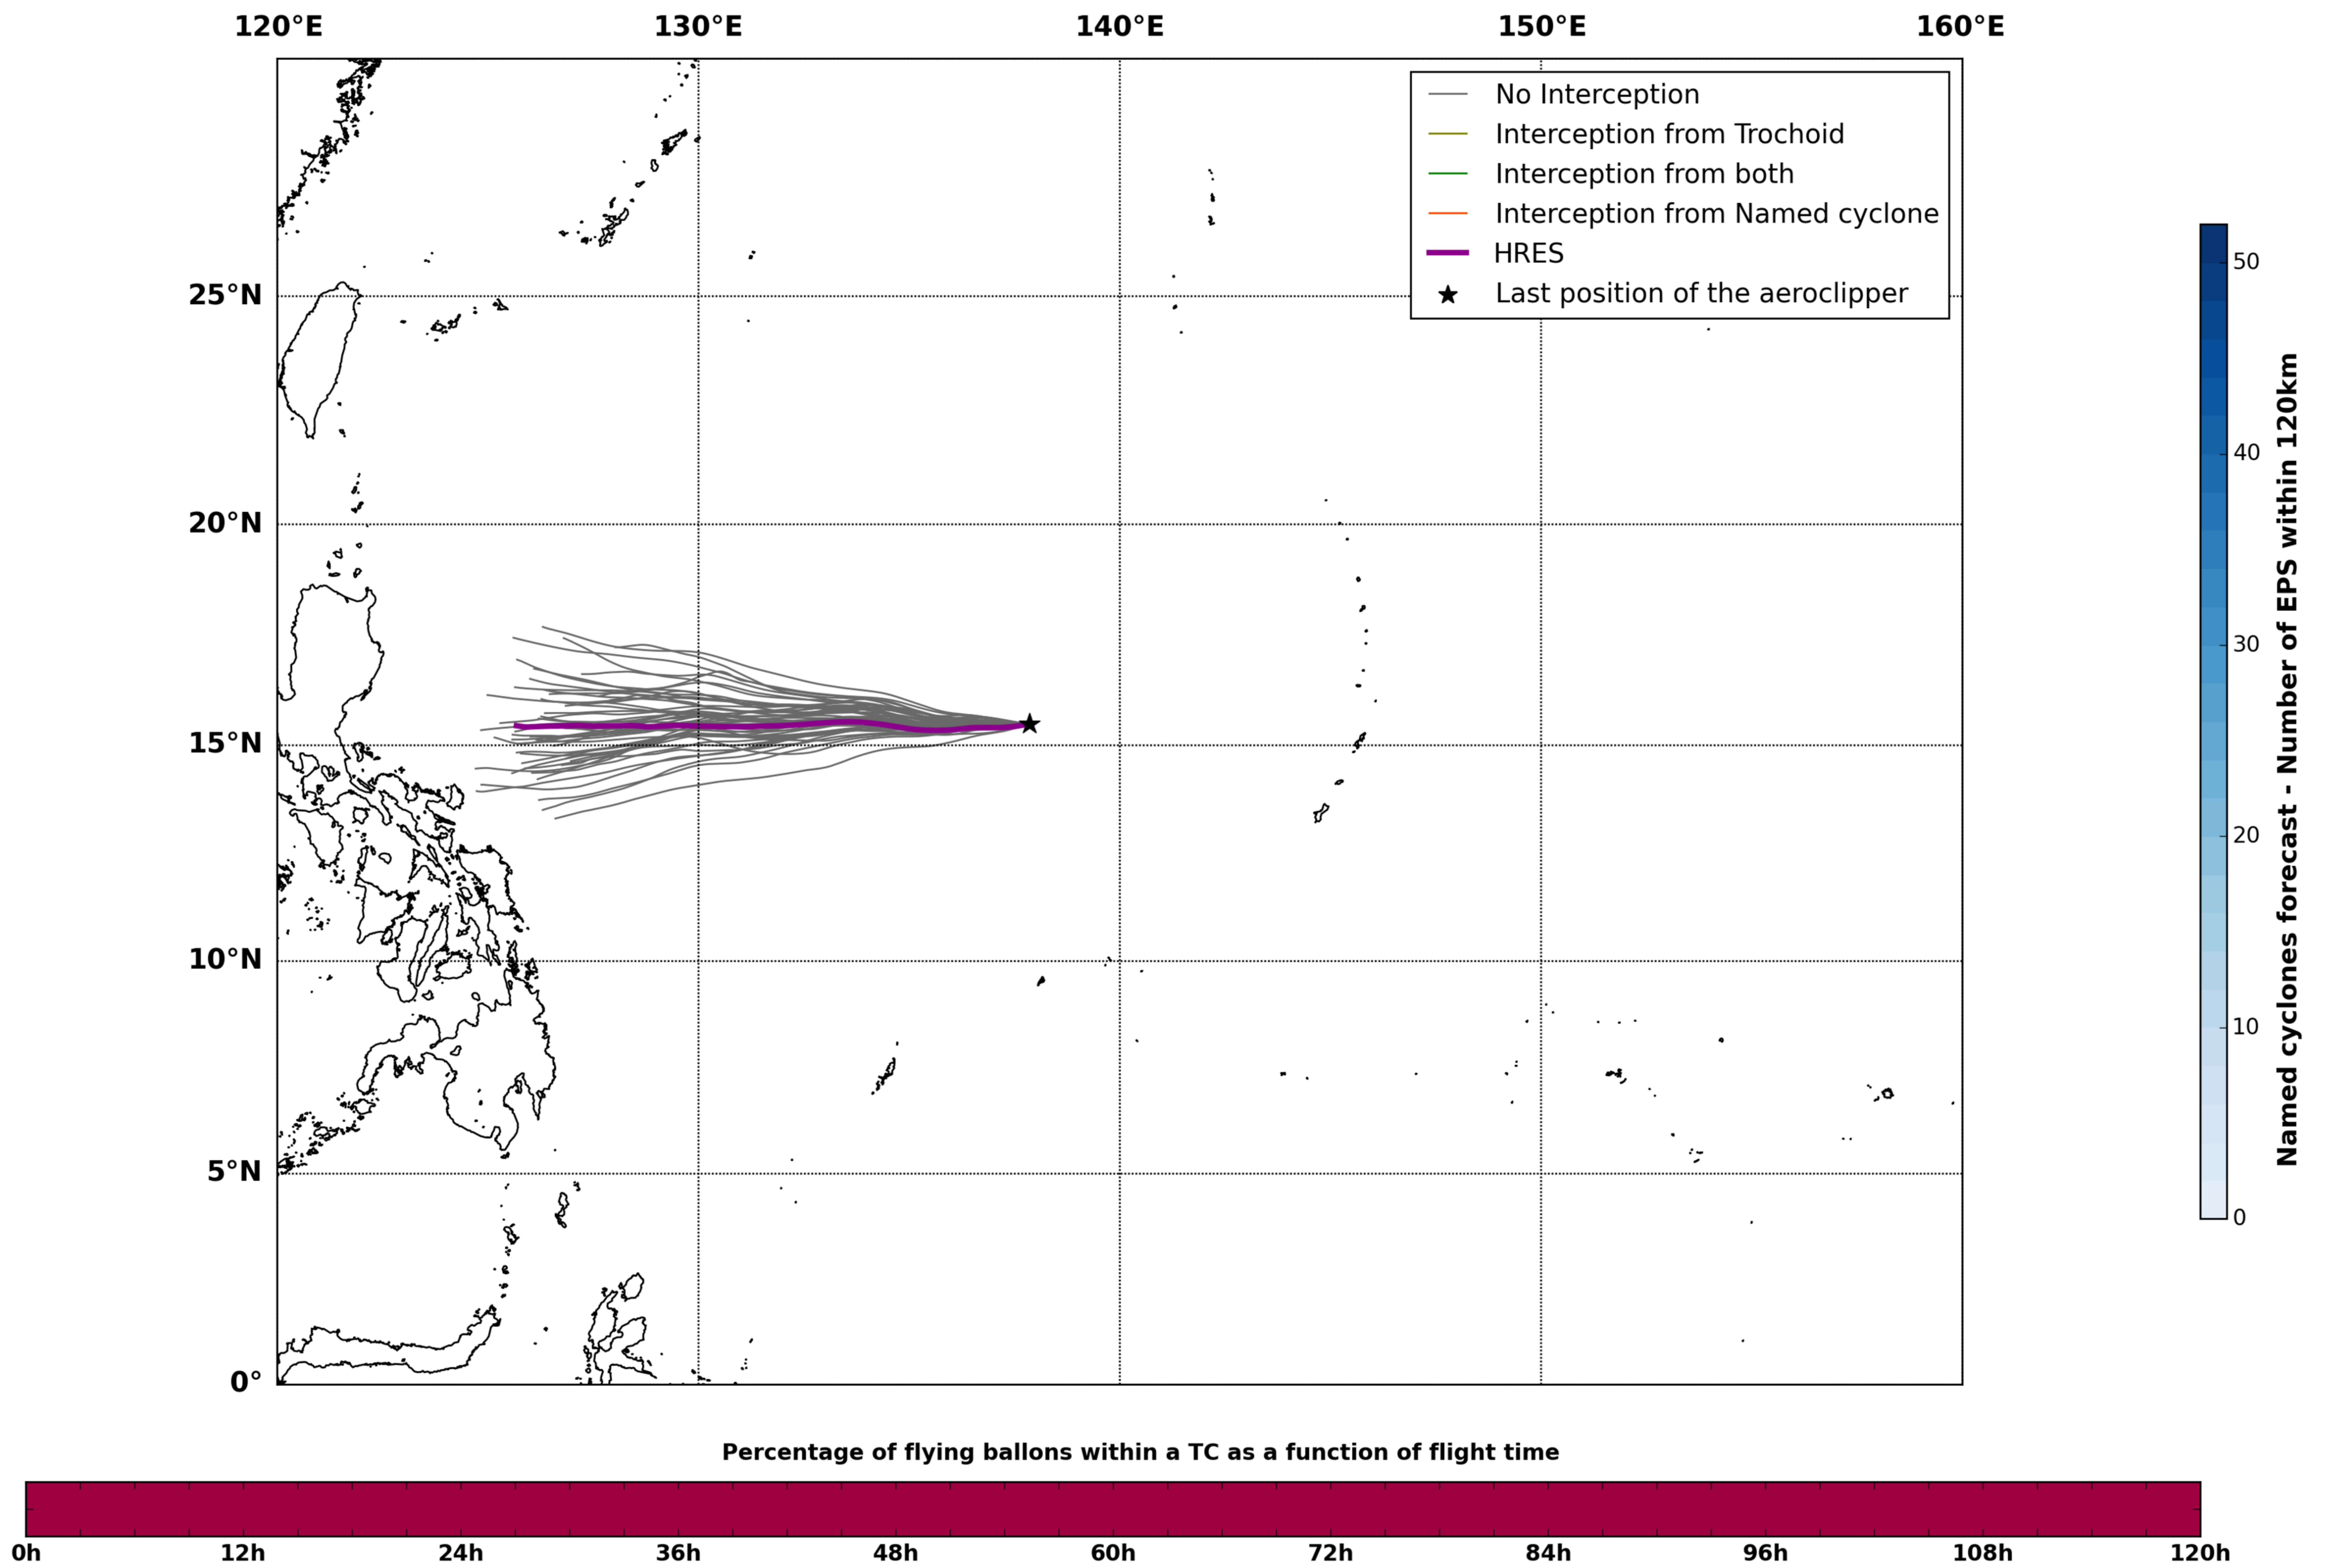

Aeroclipper CHL-PRL Intercept forecast from aeroclipper's position at 2022/05/05, 22h00 (UTC)

Aeroclipper CHL-PRL Grounding forecast from aeroclipper's position at 2022/05/05, 22h00 (UTC)