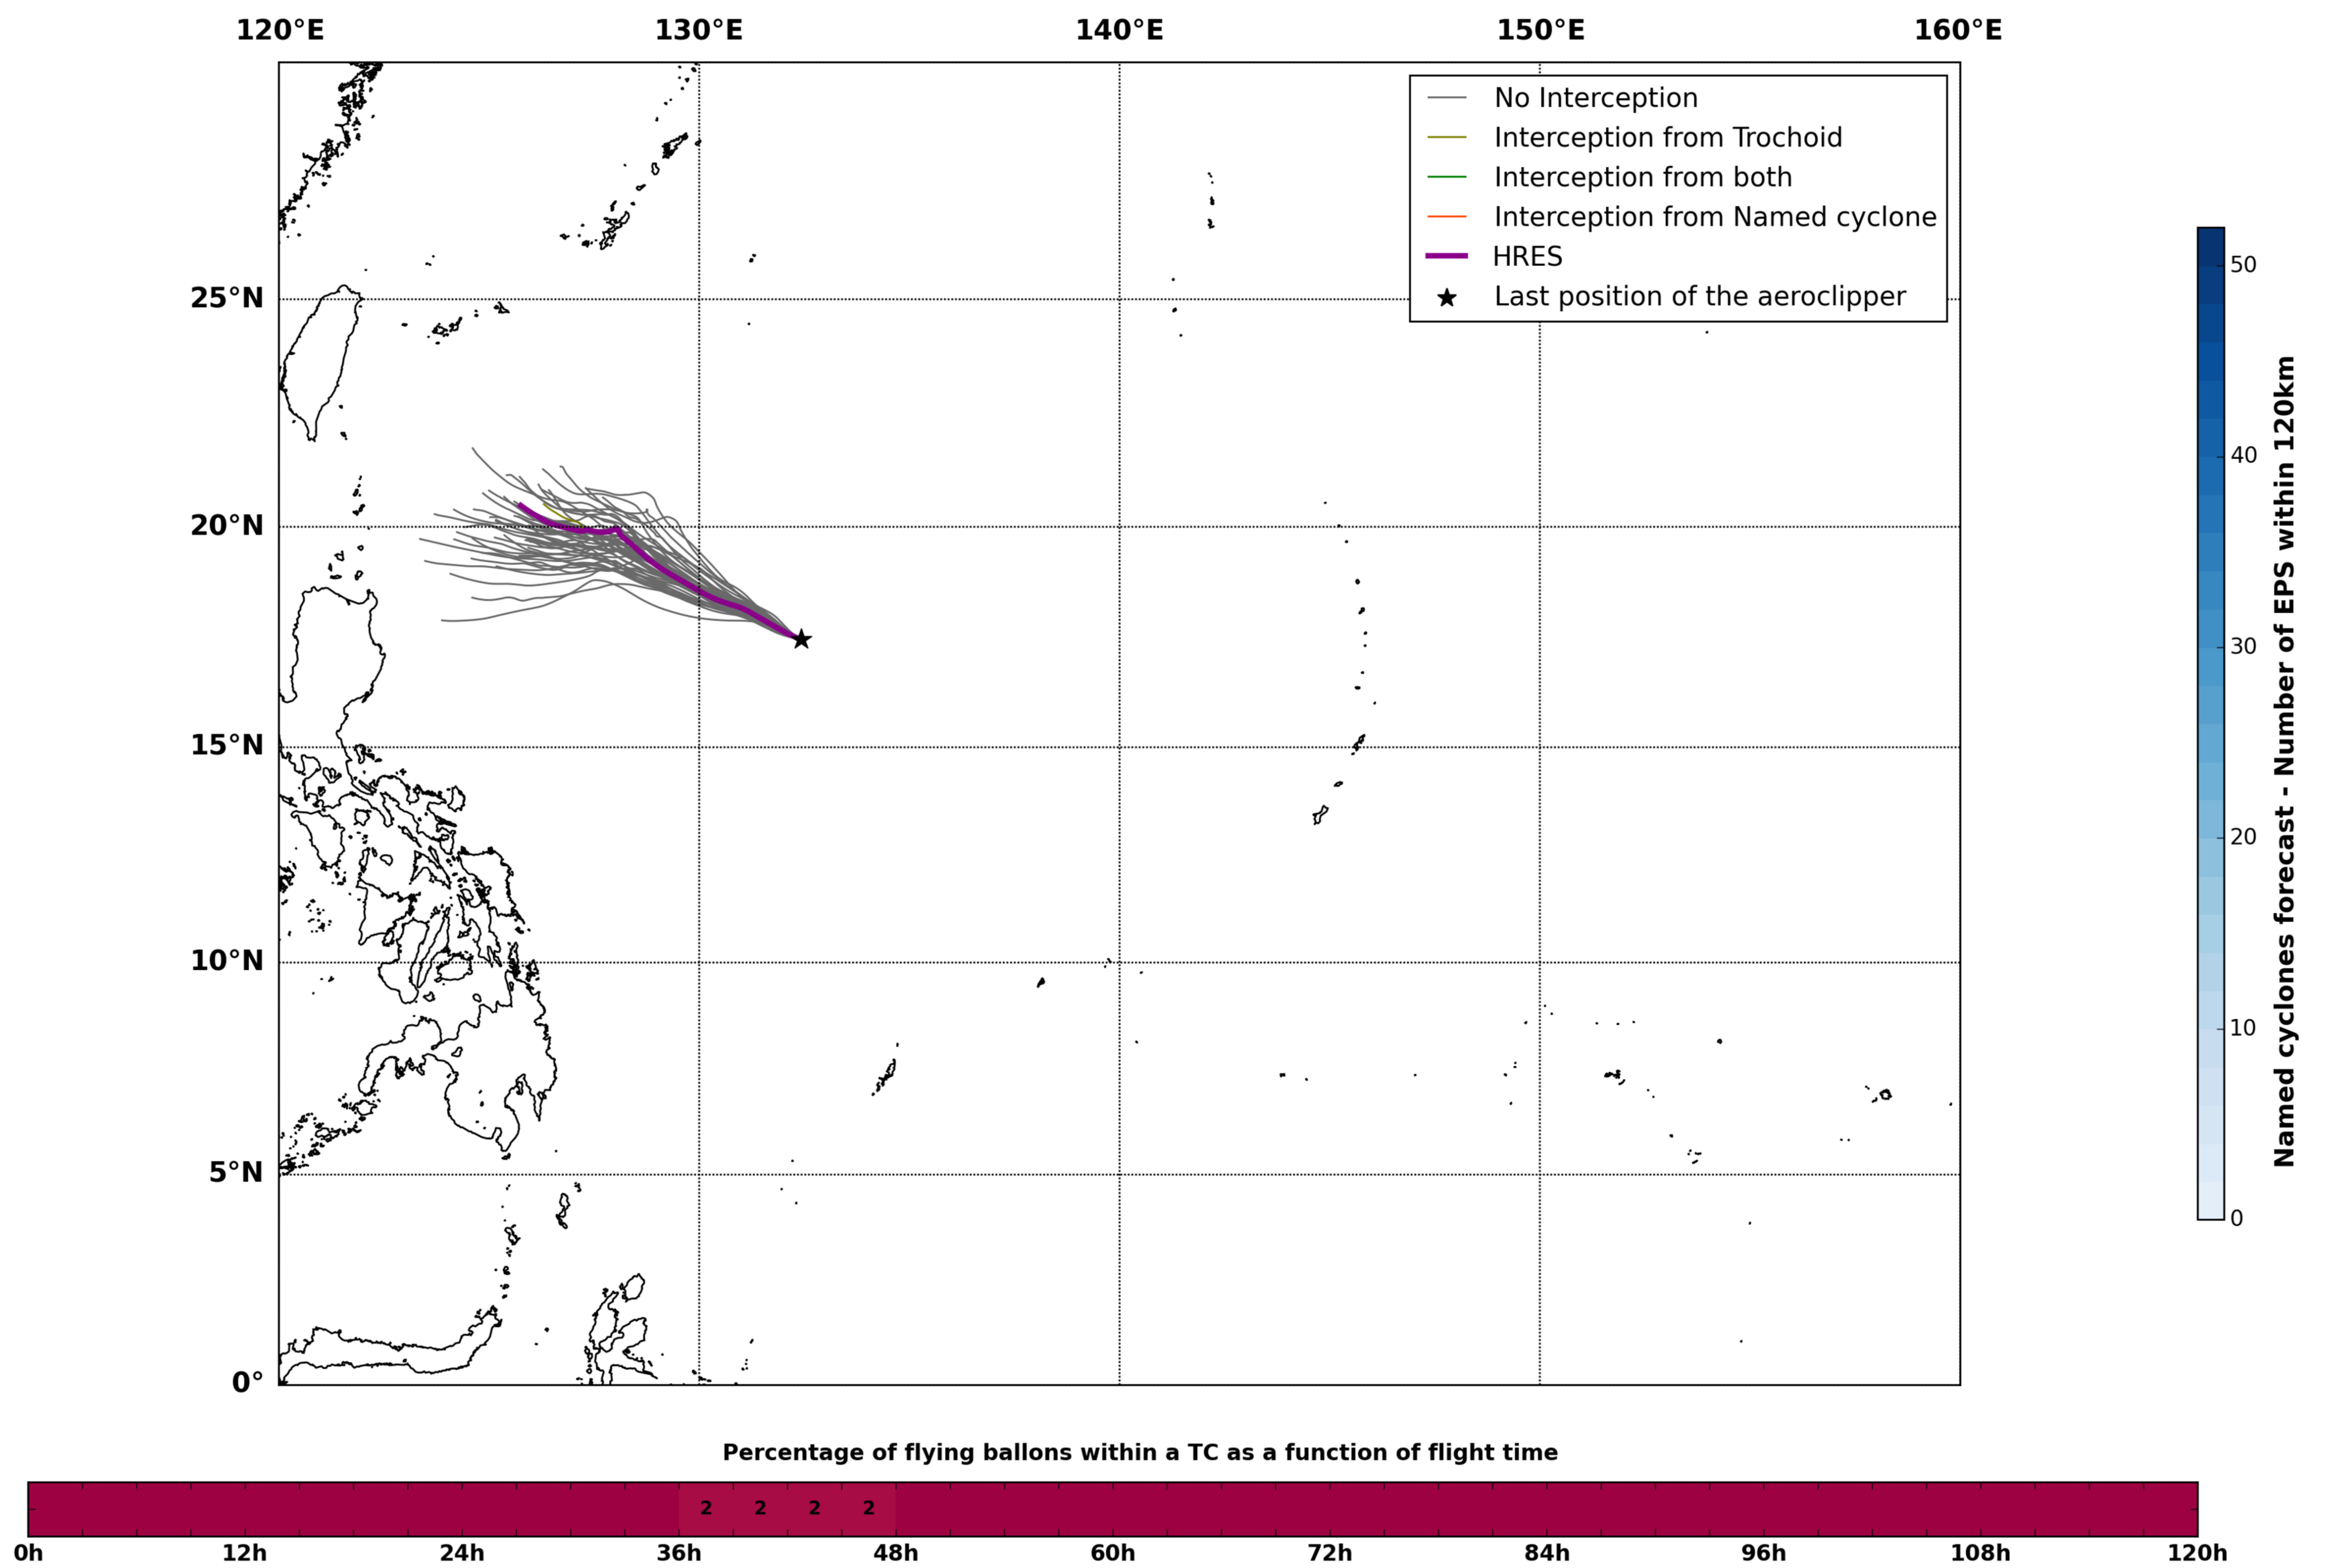

### Aeroclipper CHL-PRL Intercept forecast from aeroclipper's position at 2022/05/06, 01h00 (UTC)

### Aeroclipper CHL-PRL Grounding forecast from aeroclipper's position at 2022/05/06, 01h00 (UTC)