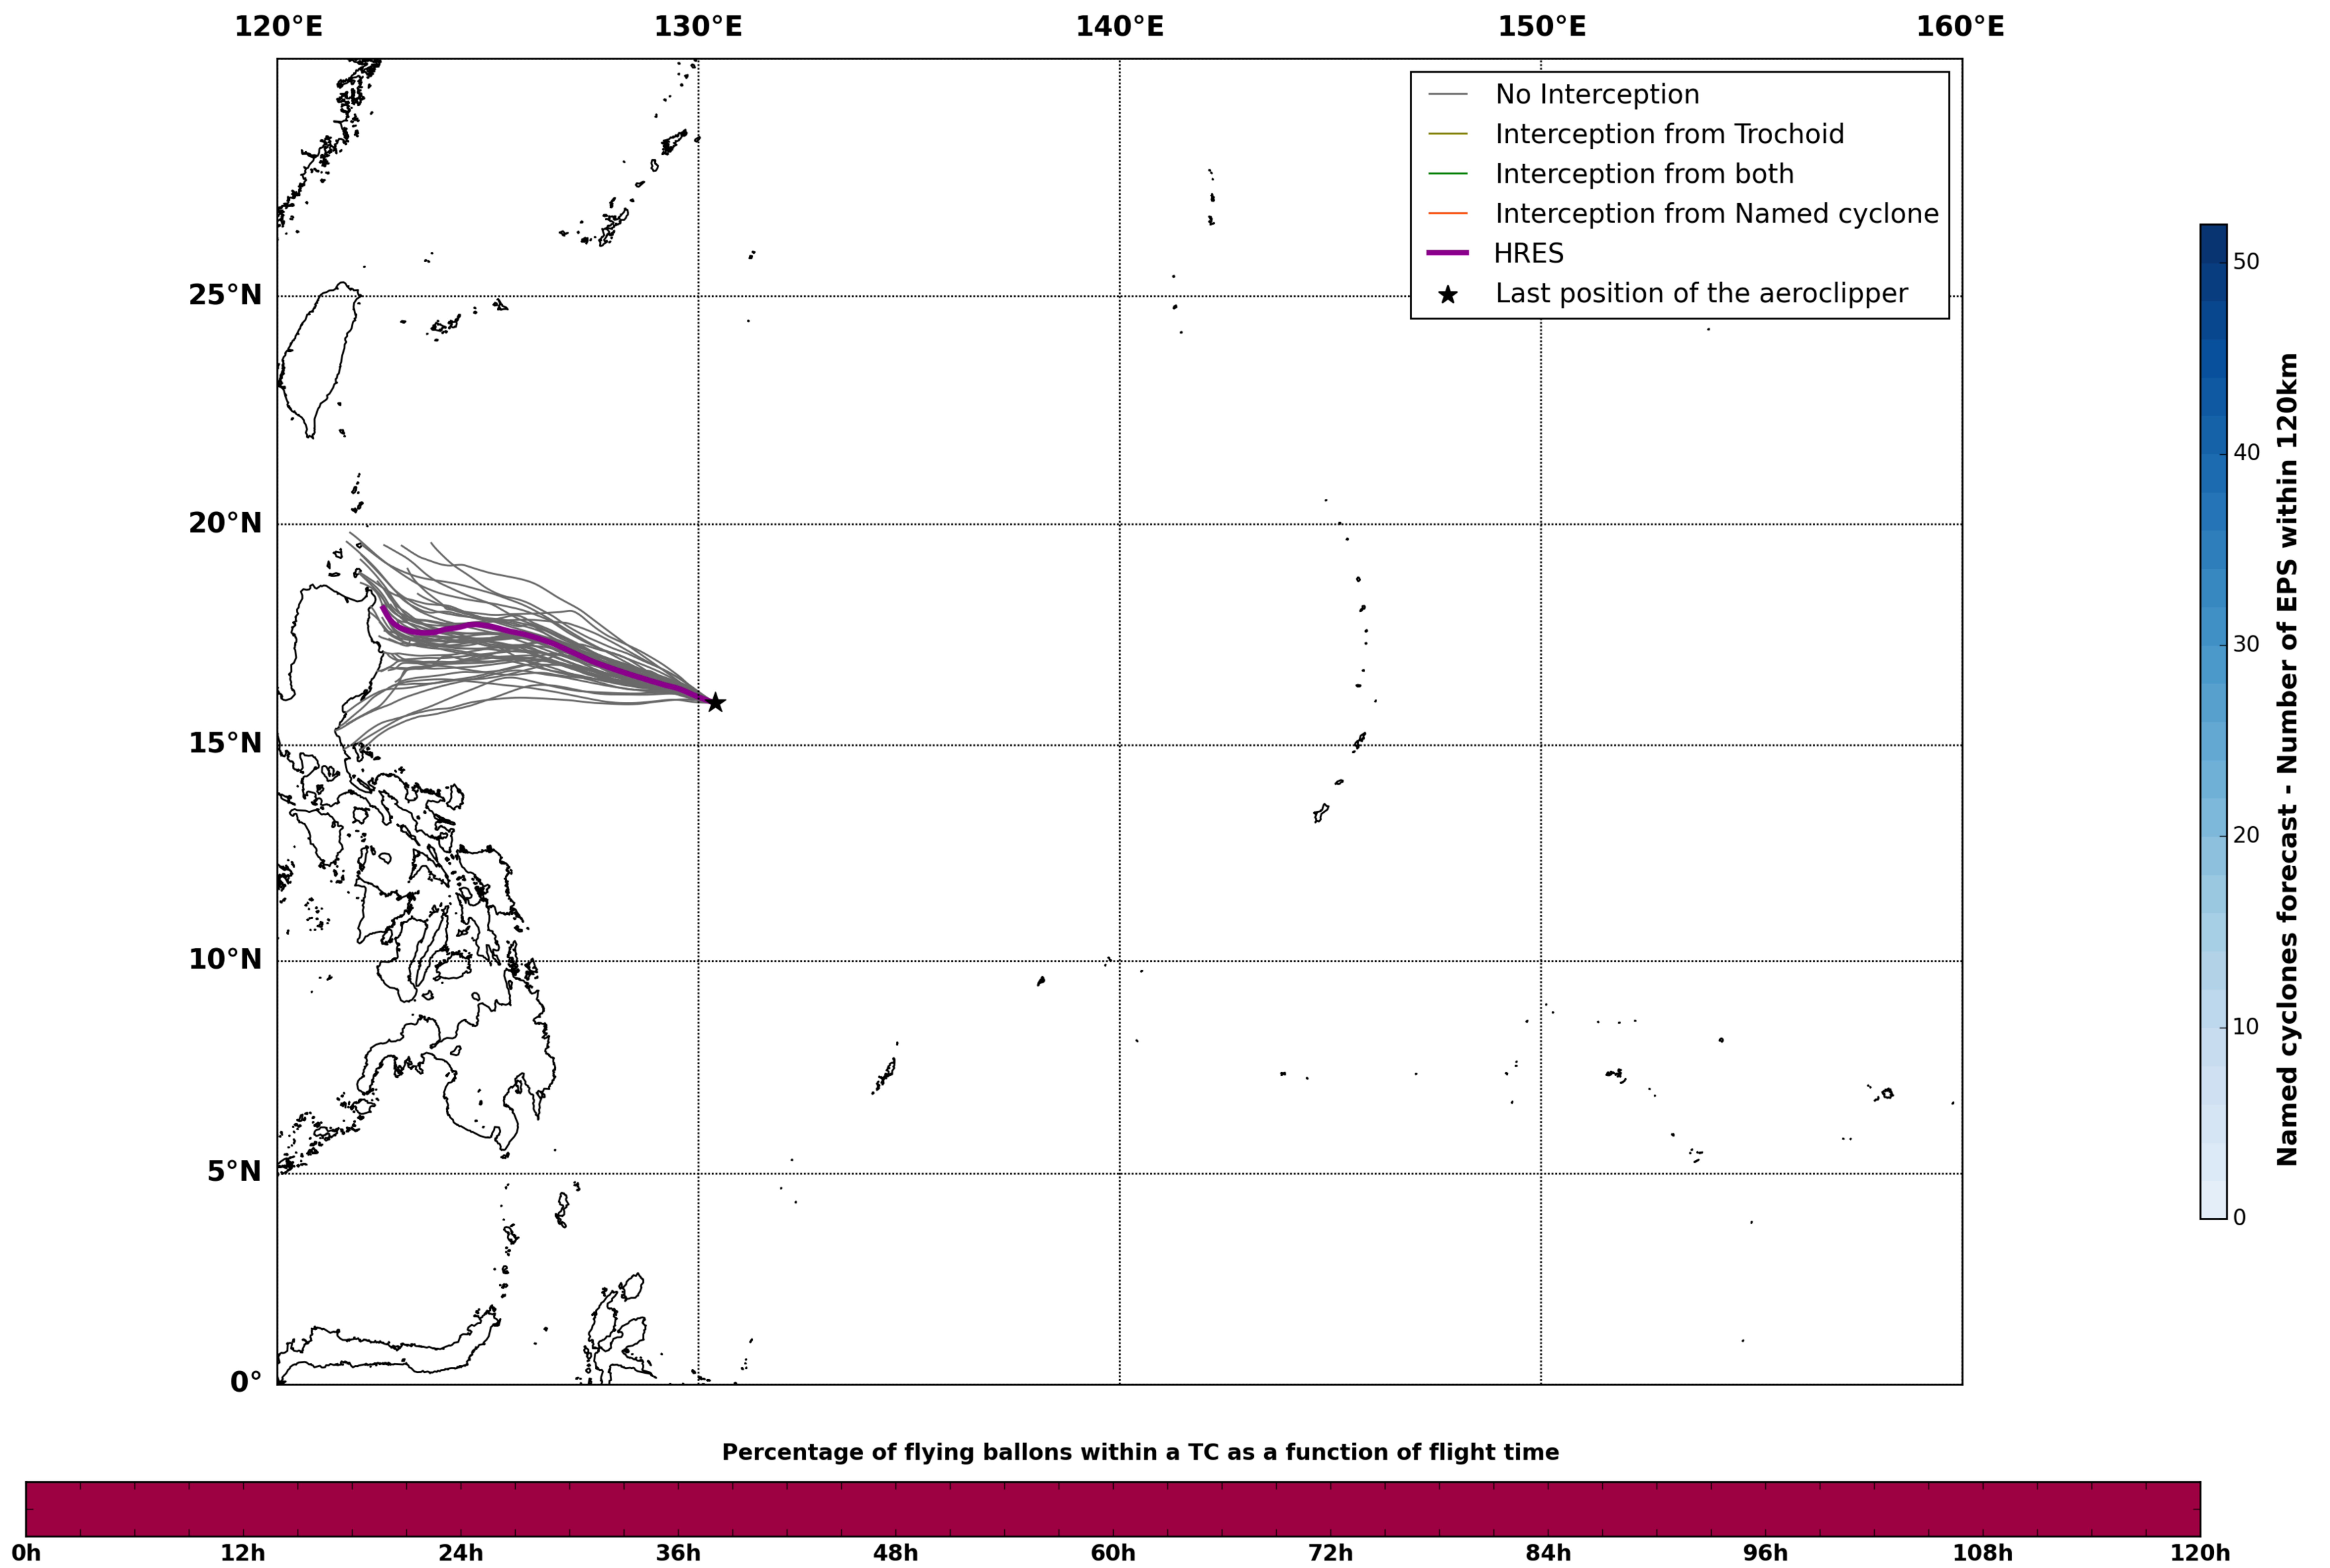

Aeroclipper CHL-PRL Intercept forecast from aeroclipper's position at 2022/05/06, 04h00 (UTC)

Aeroclipper CHL-PRL Grounding forecast from aeroclipper's position at 2022/05/06, 04h00 (UTC)