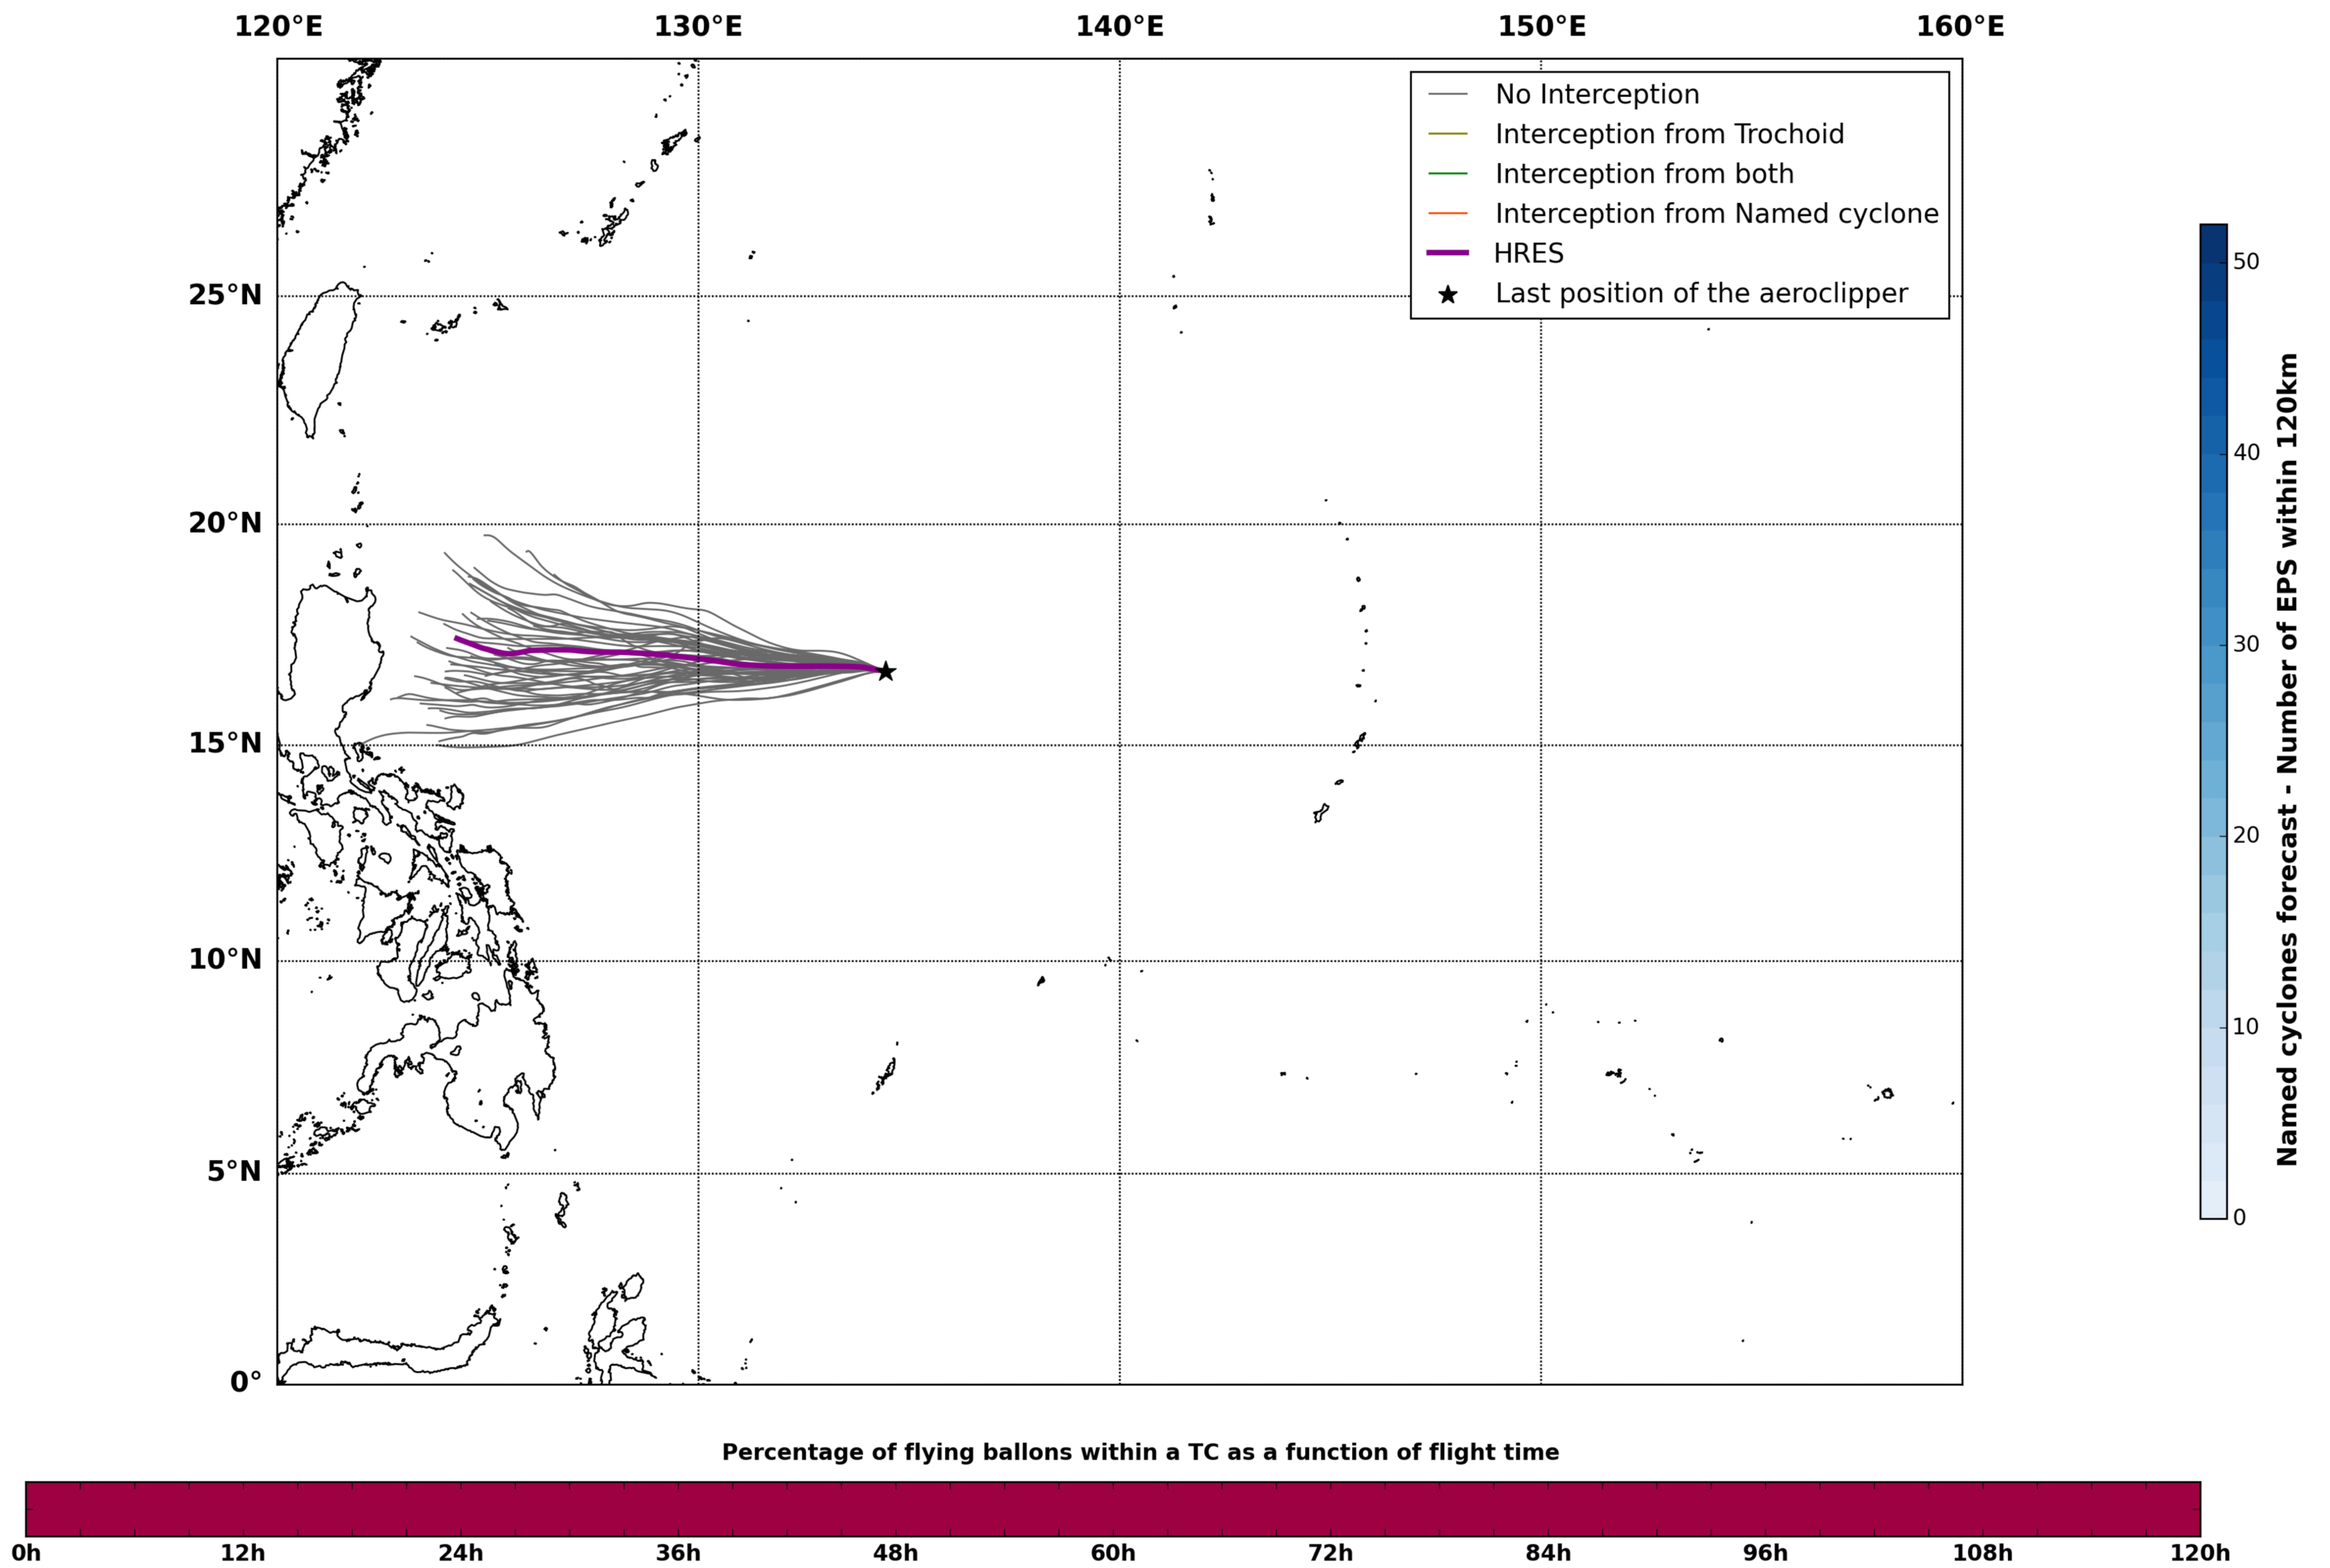

Aeroclipper CHL-PRL Intercept forecast from aeroclipper's position at 2022/05/06, 07h00 (UTC)

Aeroclipper CHL-PRL Grounding forecast from aeroclipper's position at 2022/05/06, 07h00 (UTC)