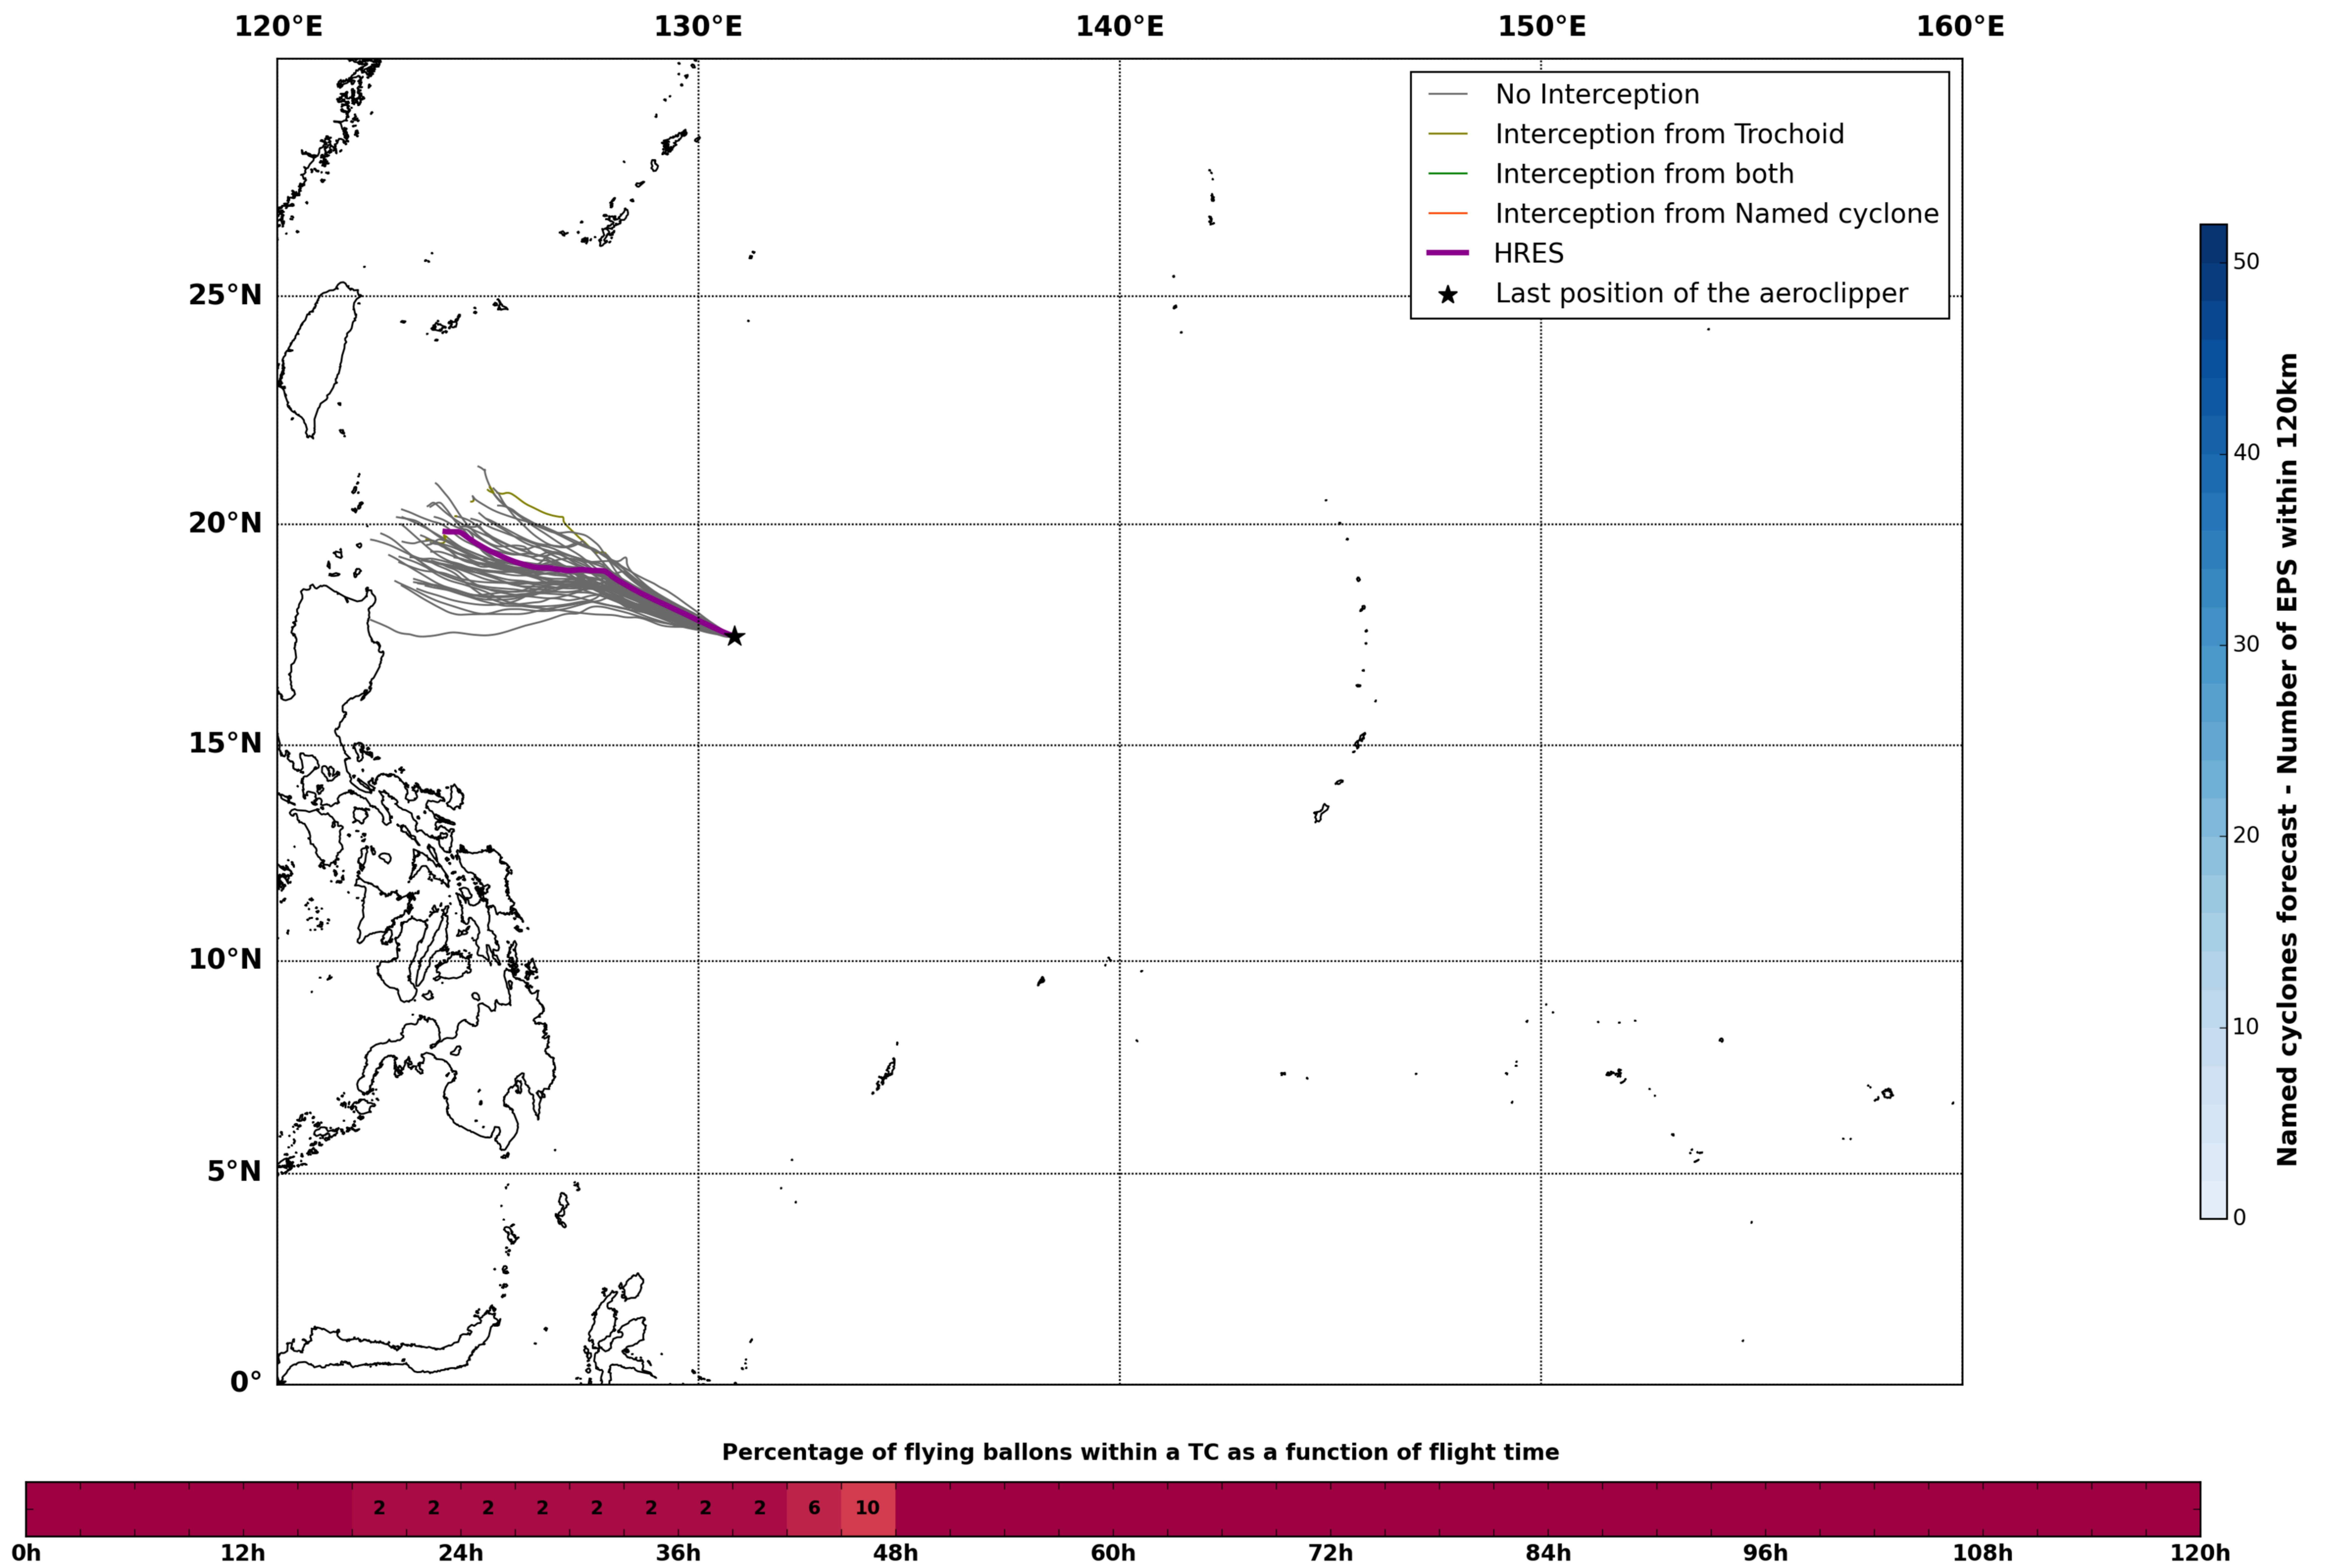

Aeroclipper CHL-PRL Intercept forecast from aeroclipper's position at 2022/05/06, 10h00 (UTC)

Aeroclipper CHL-PRL Grounding forecast from aeroclipper's position at 2022/05/06, 10h00 (UTC)