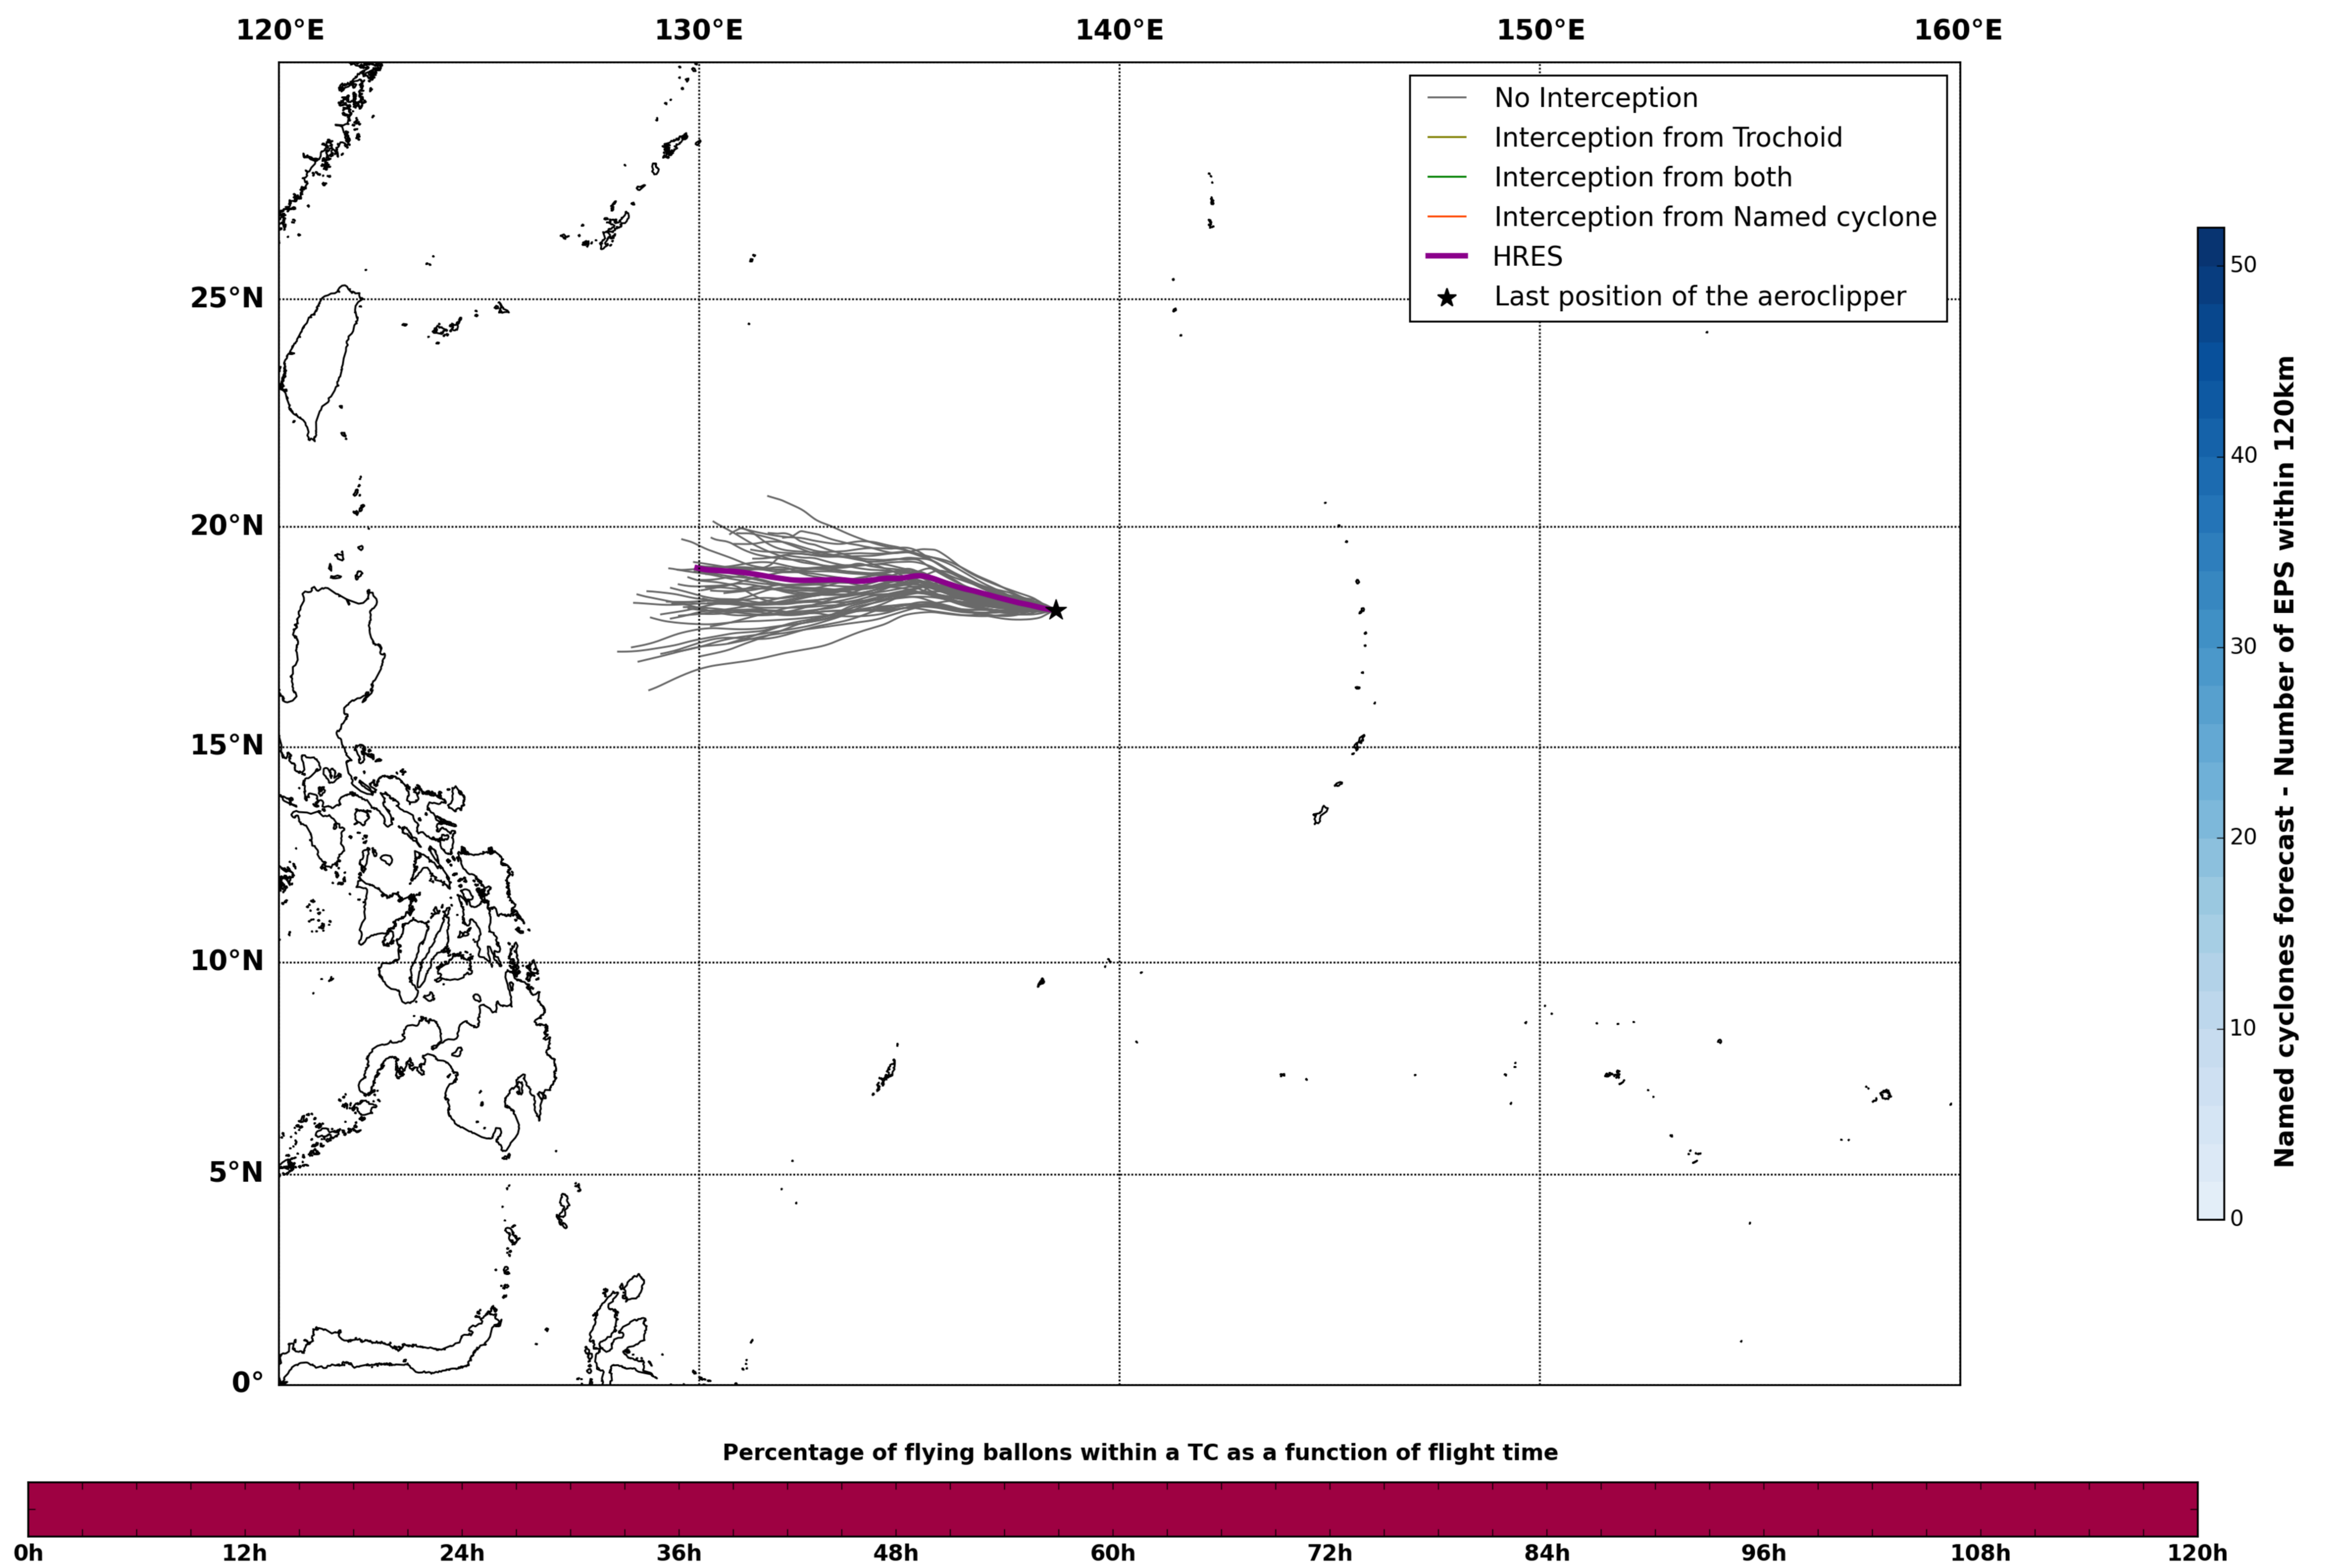

Aeroclipper CHL-PRL Intercept forecast from aeroclipper's position at 2022/05/06, 13h00 (UTC)

Aeroclipper CHL-PRL Grounding forecast from aeroclipper's position at 2022/05/06, 13h00 (UTC)