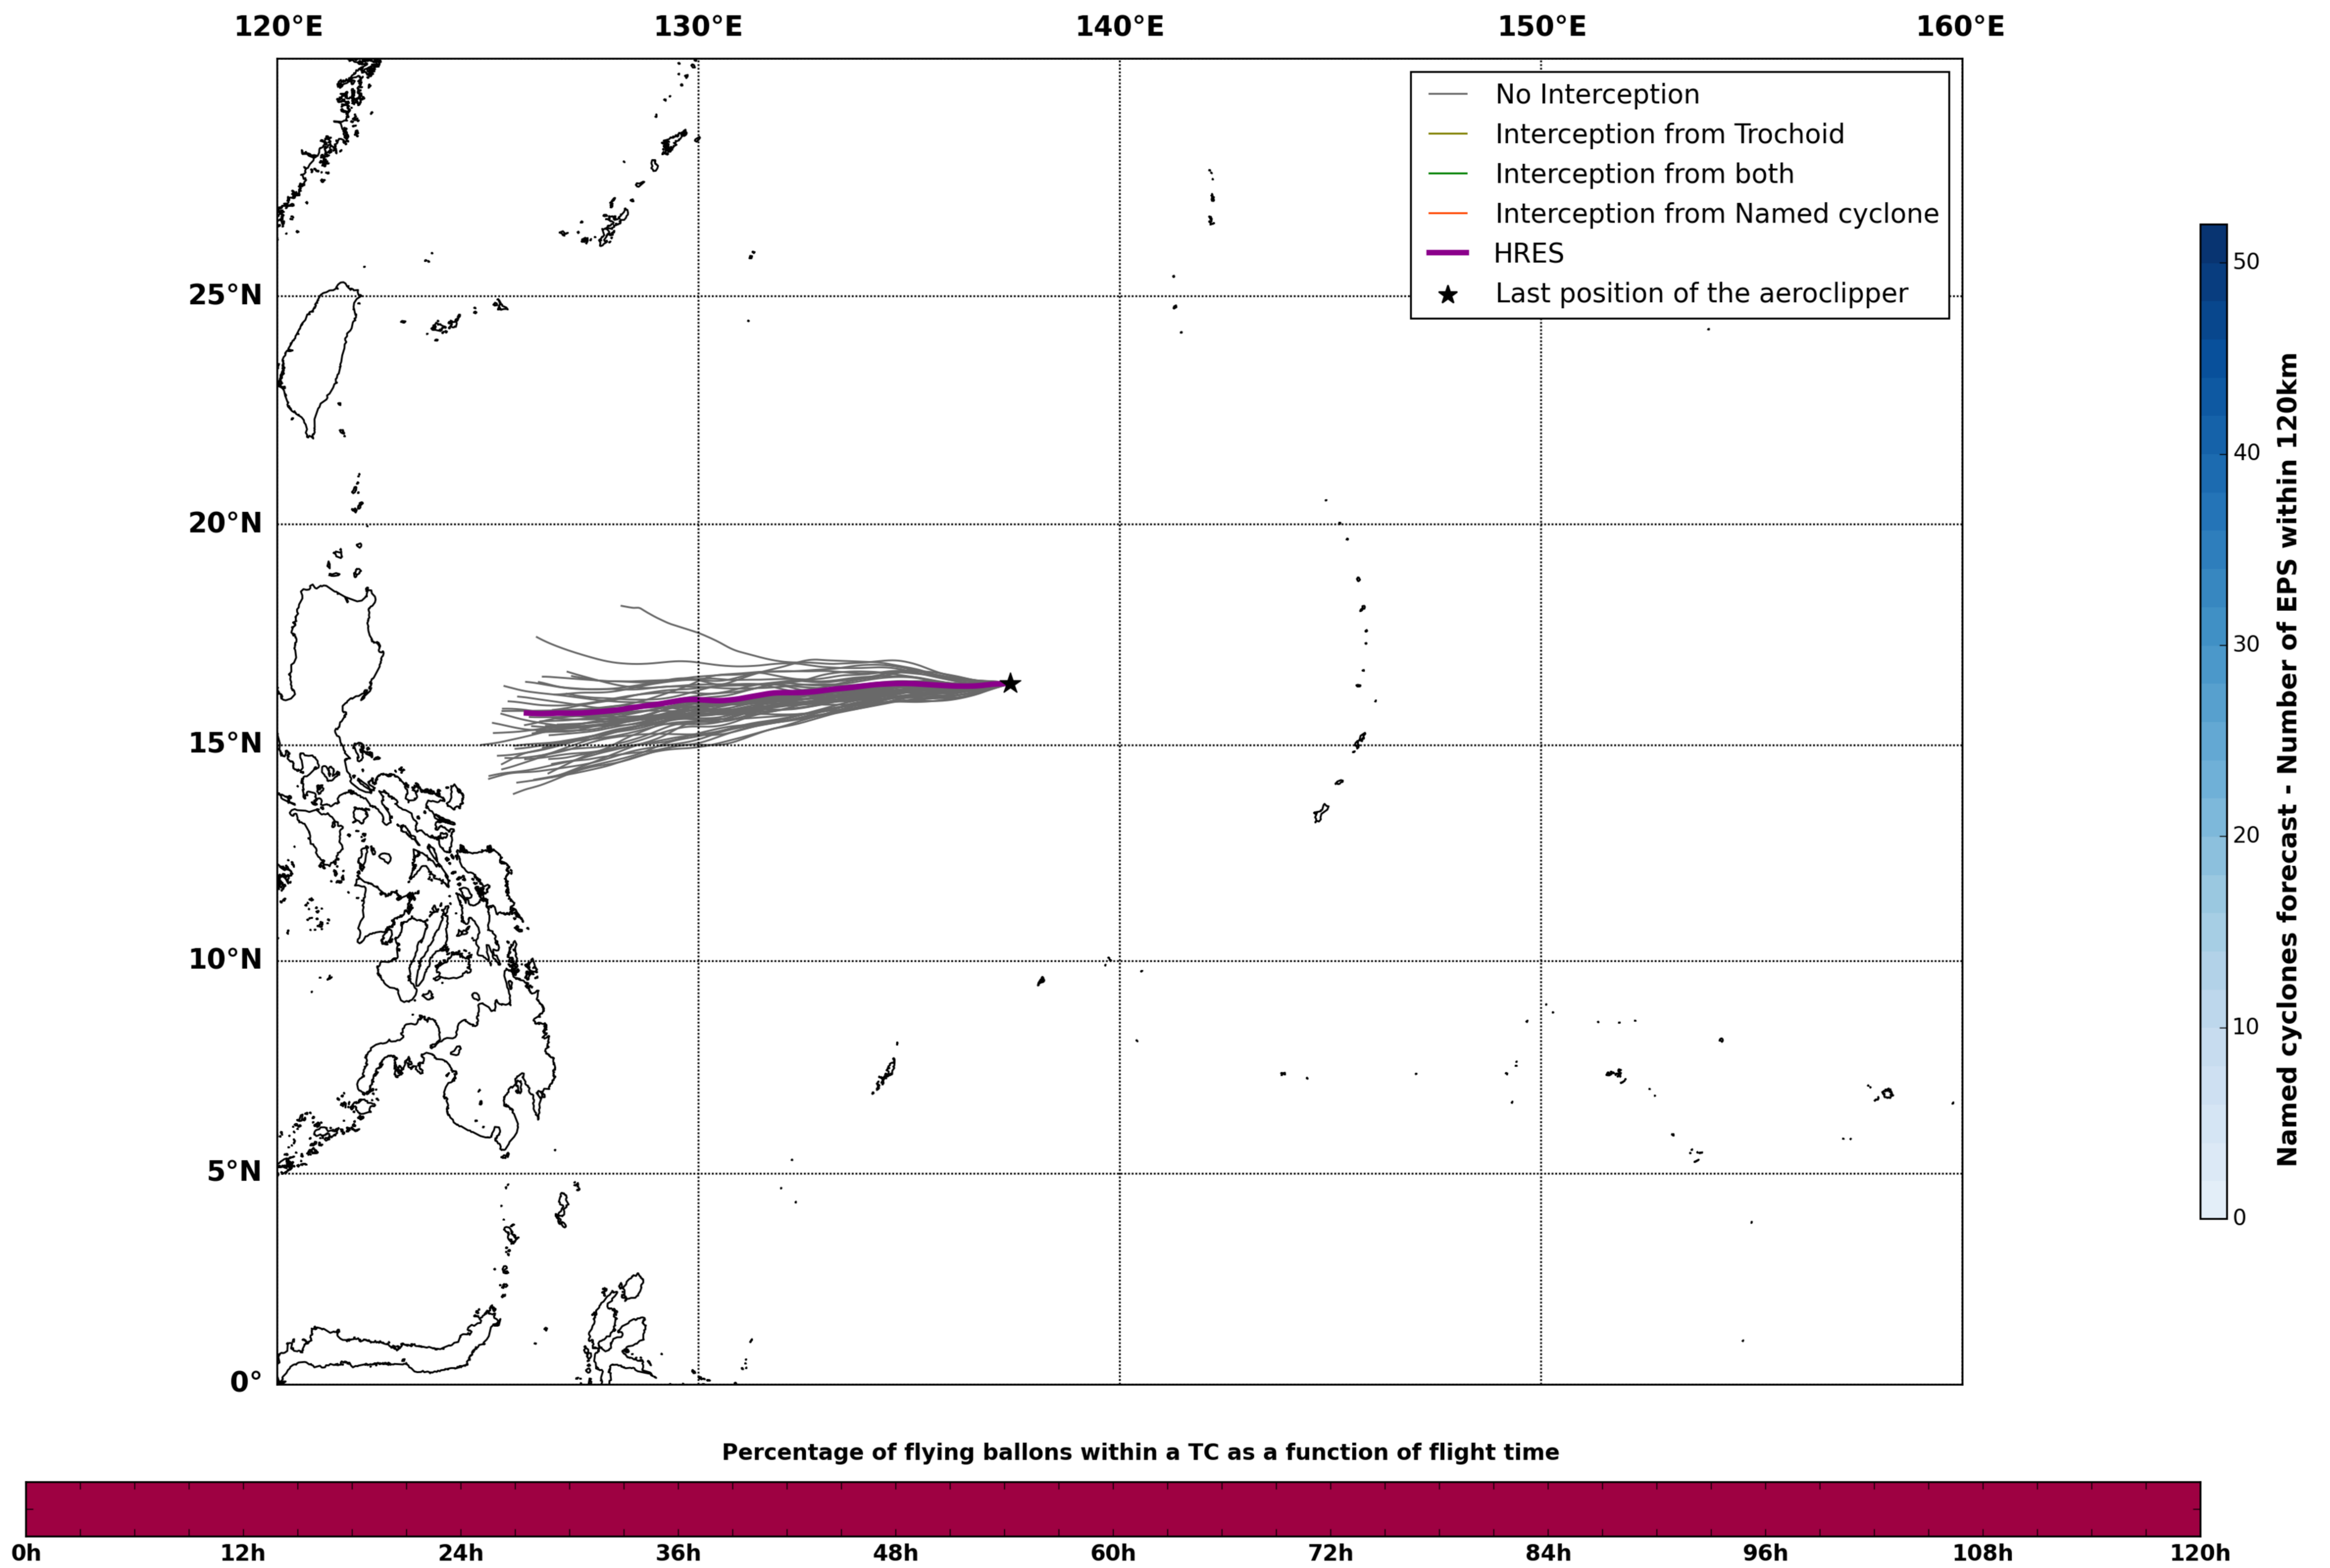

Aeroclipper CHL-PRL Intercept forecast from aeroclipper's position at 2022/05/06, 22h00 (UTC)

Aeroclipper CHL-PRL Grounding forecast from aeroclipper's position at 2022/05/06, 22h00 (UTC)