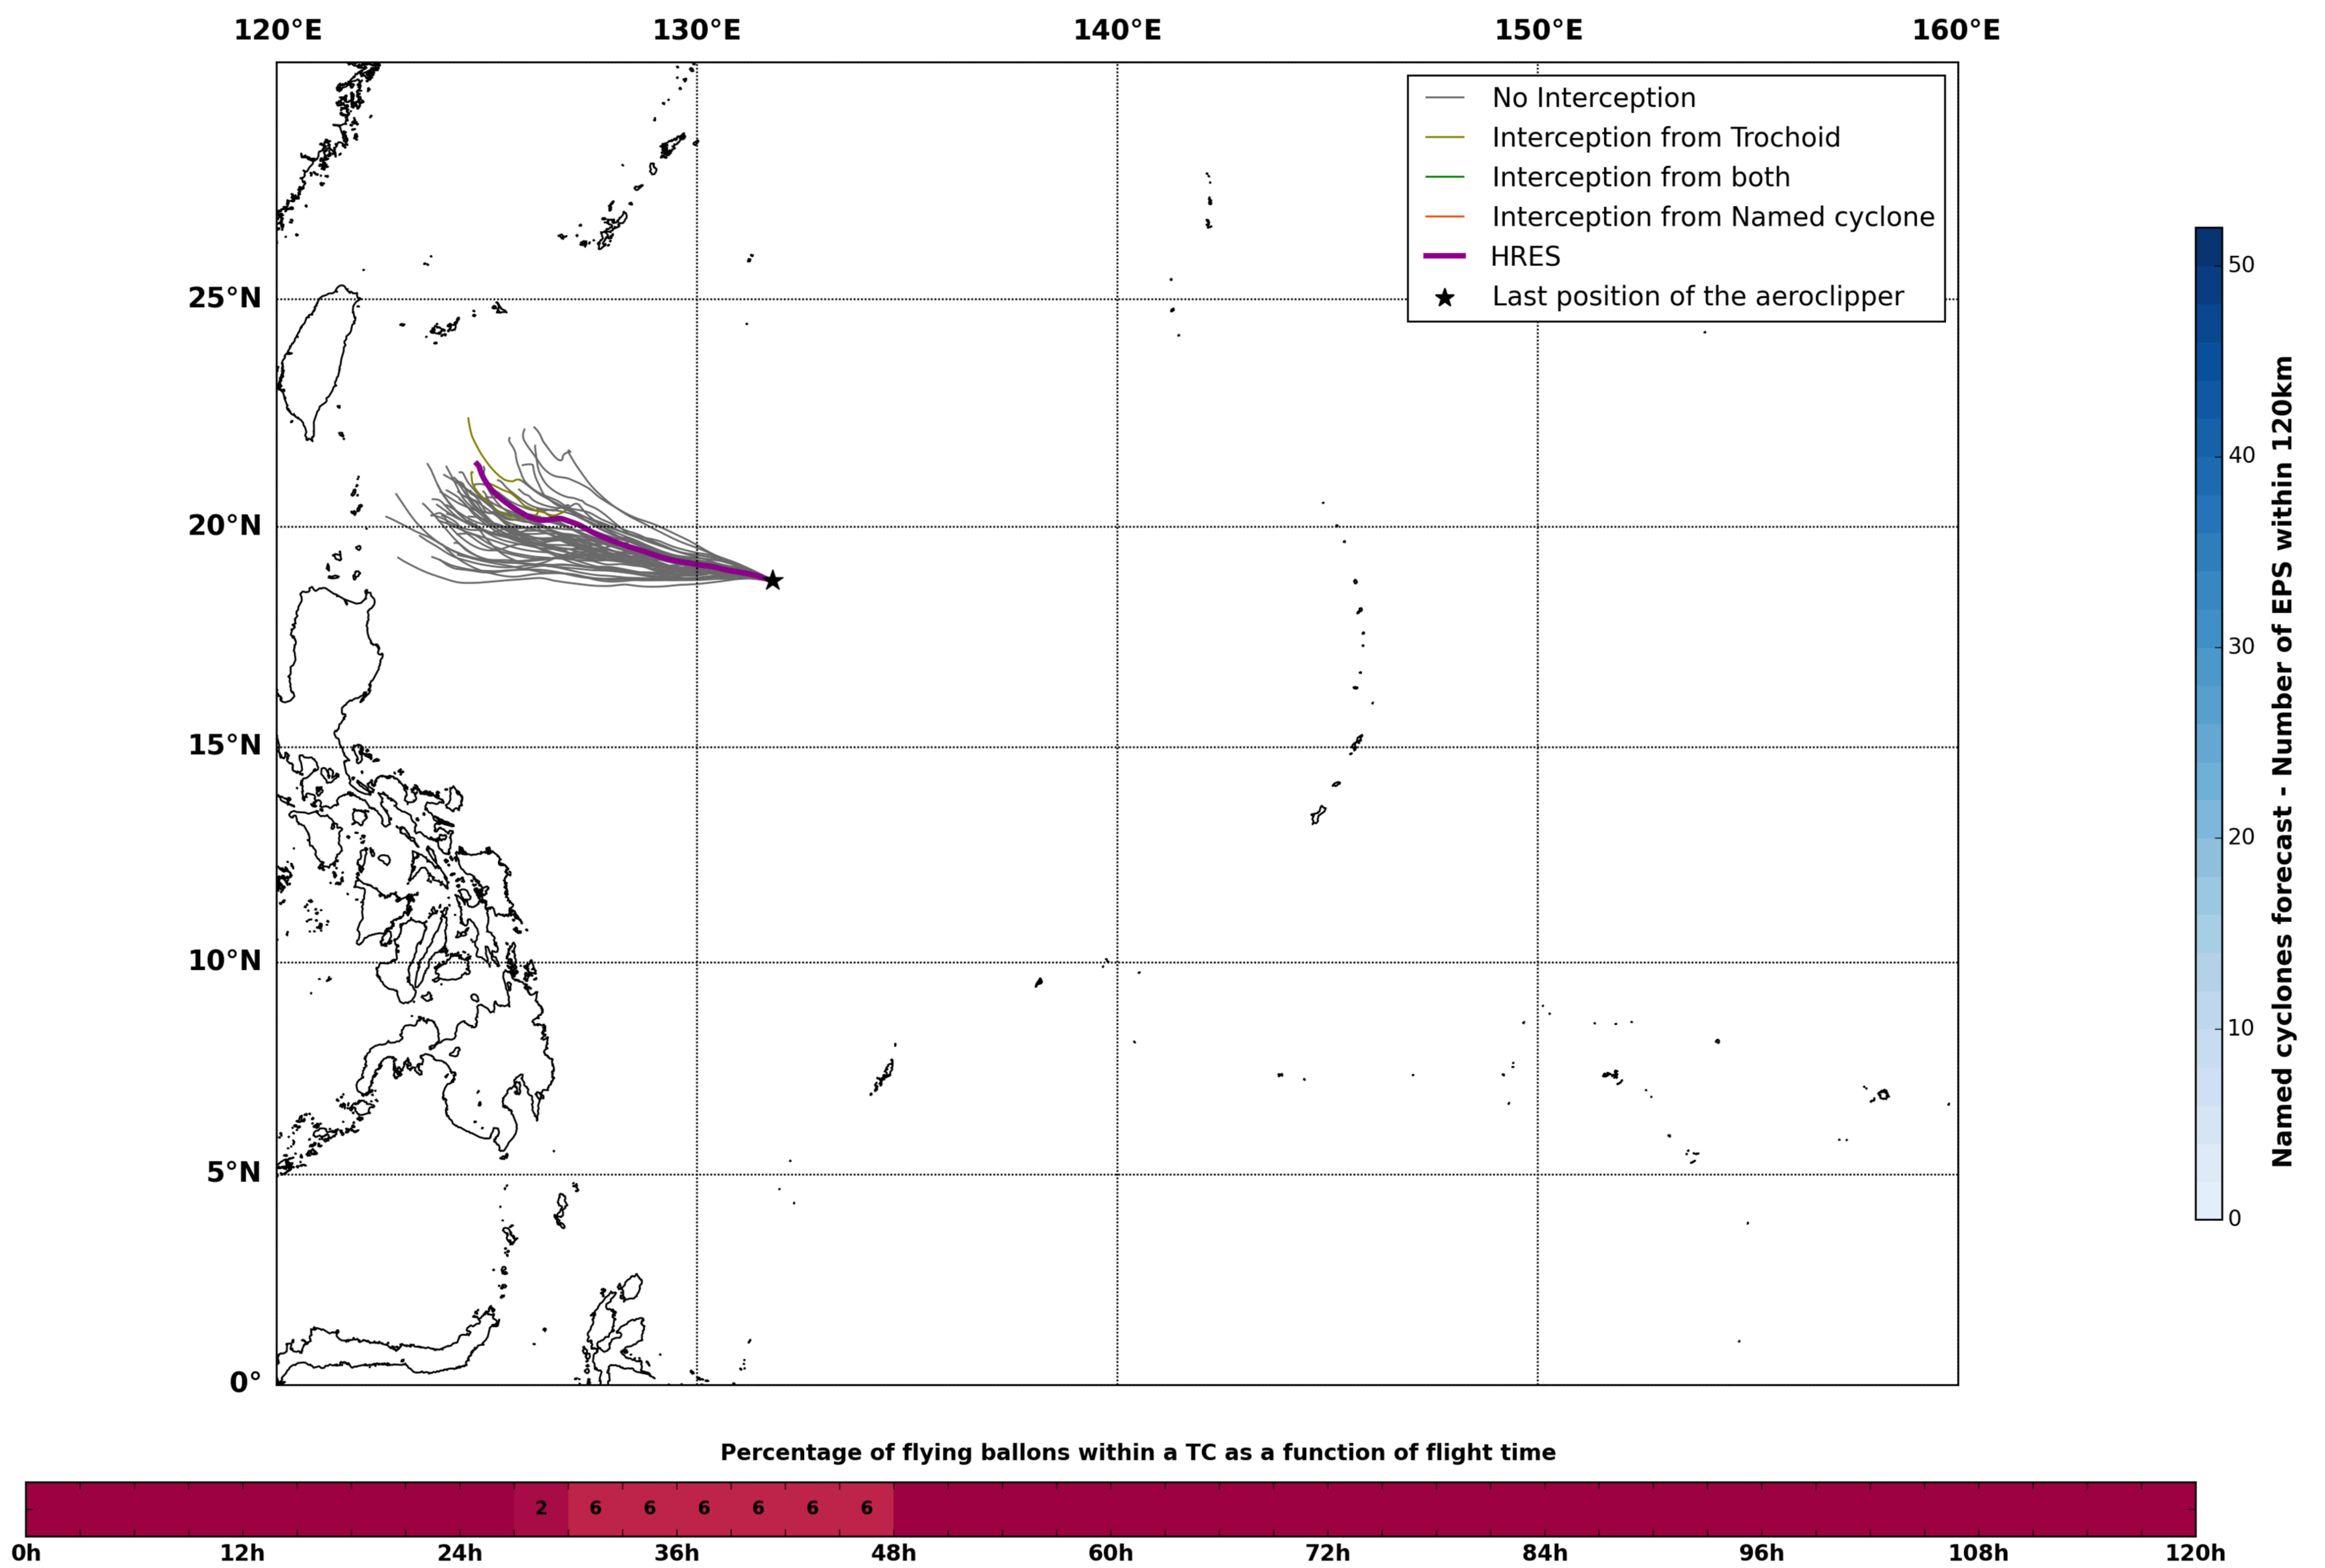

### Aeroclipper CHL-PRL Intercept forecast from aeroclipper's position at 2022/05/07, 01h00 (UTC)

### Aeroclipper CHL-PRL Grounding forecast from aeroclipper's position at 2022/05/07, 01h00 (UTC)