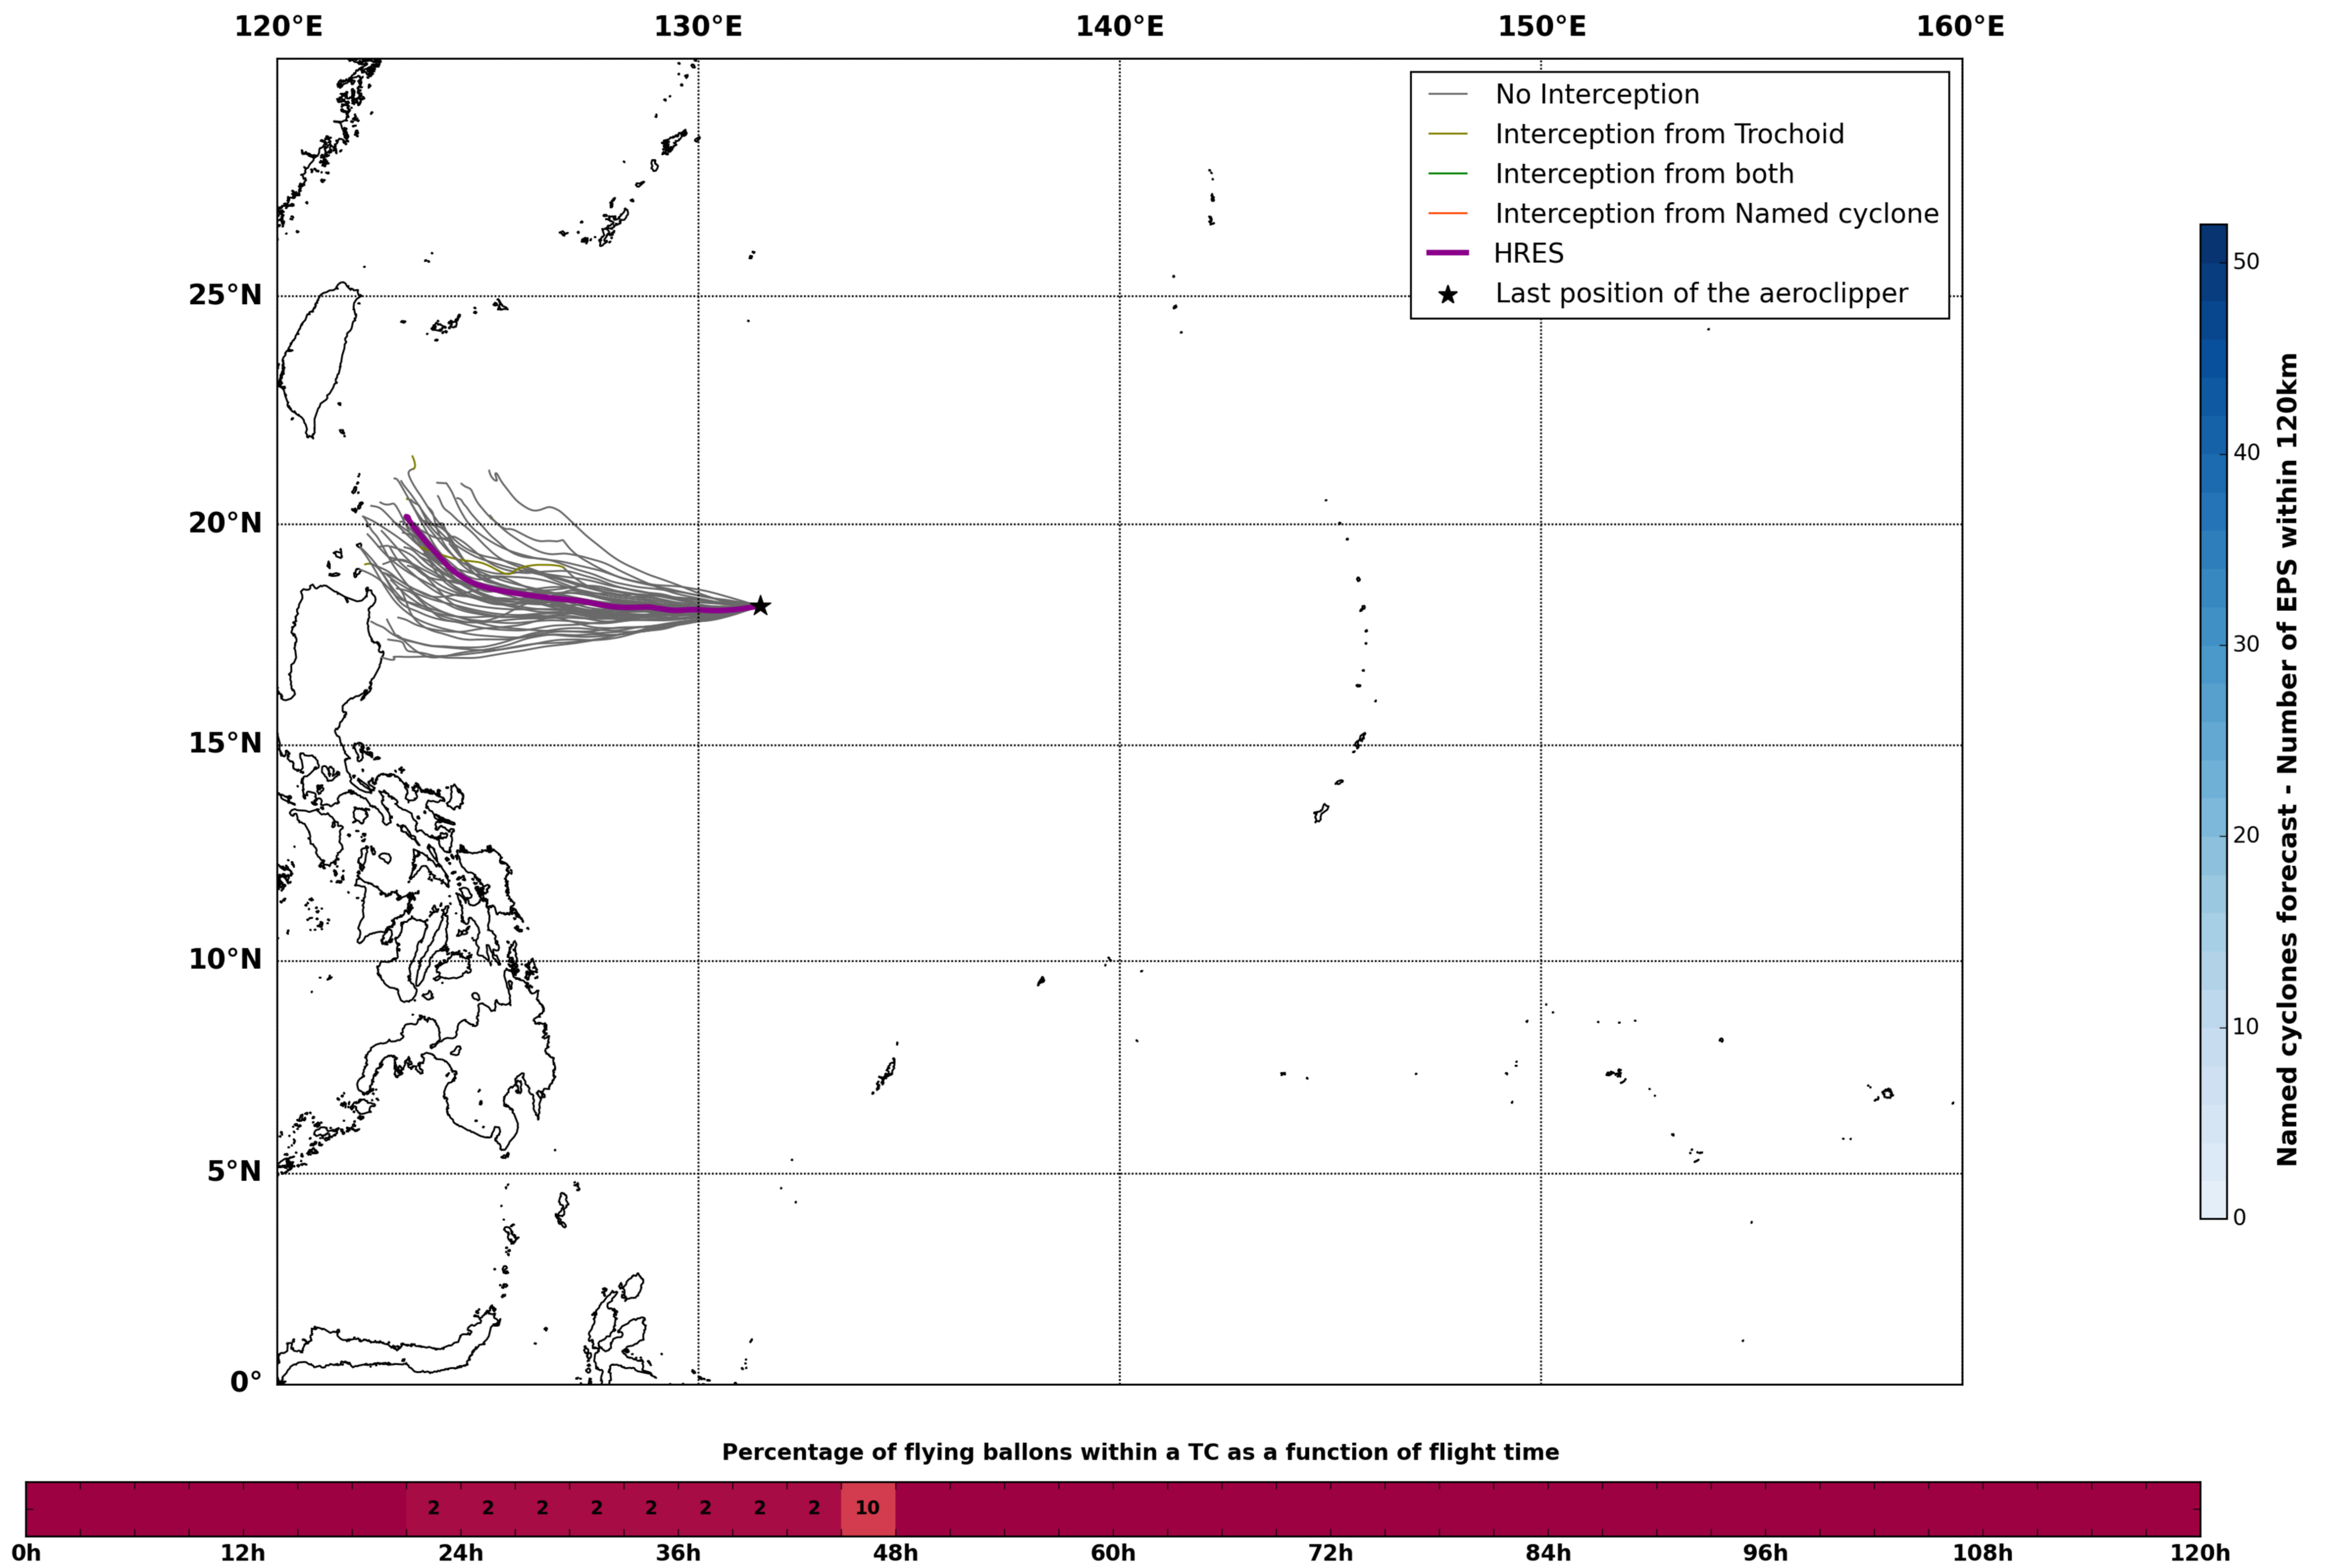

### Aeroclipper CHL-PRL Intercept forecast from aeroclipper's position at 2022/05/07, 07h00 (UTC)

### Aeroclipper CHL-PRL Grounding forecast from aeroclipper's position at 2022/05/07, 07h00 (UTC)