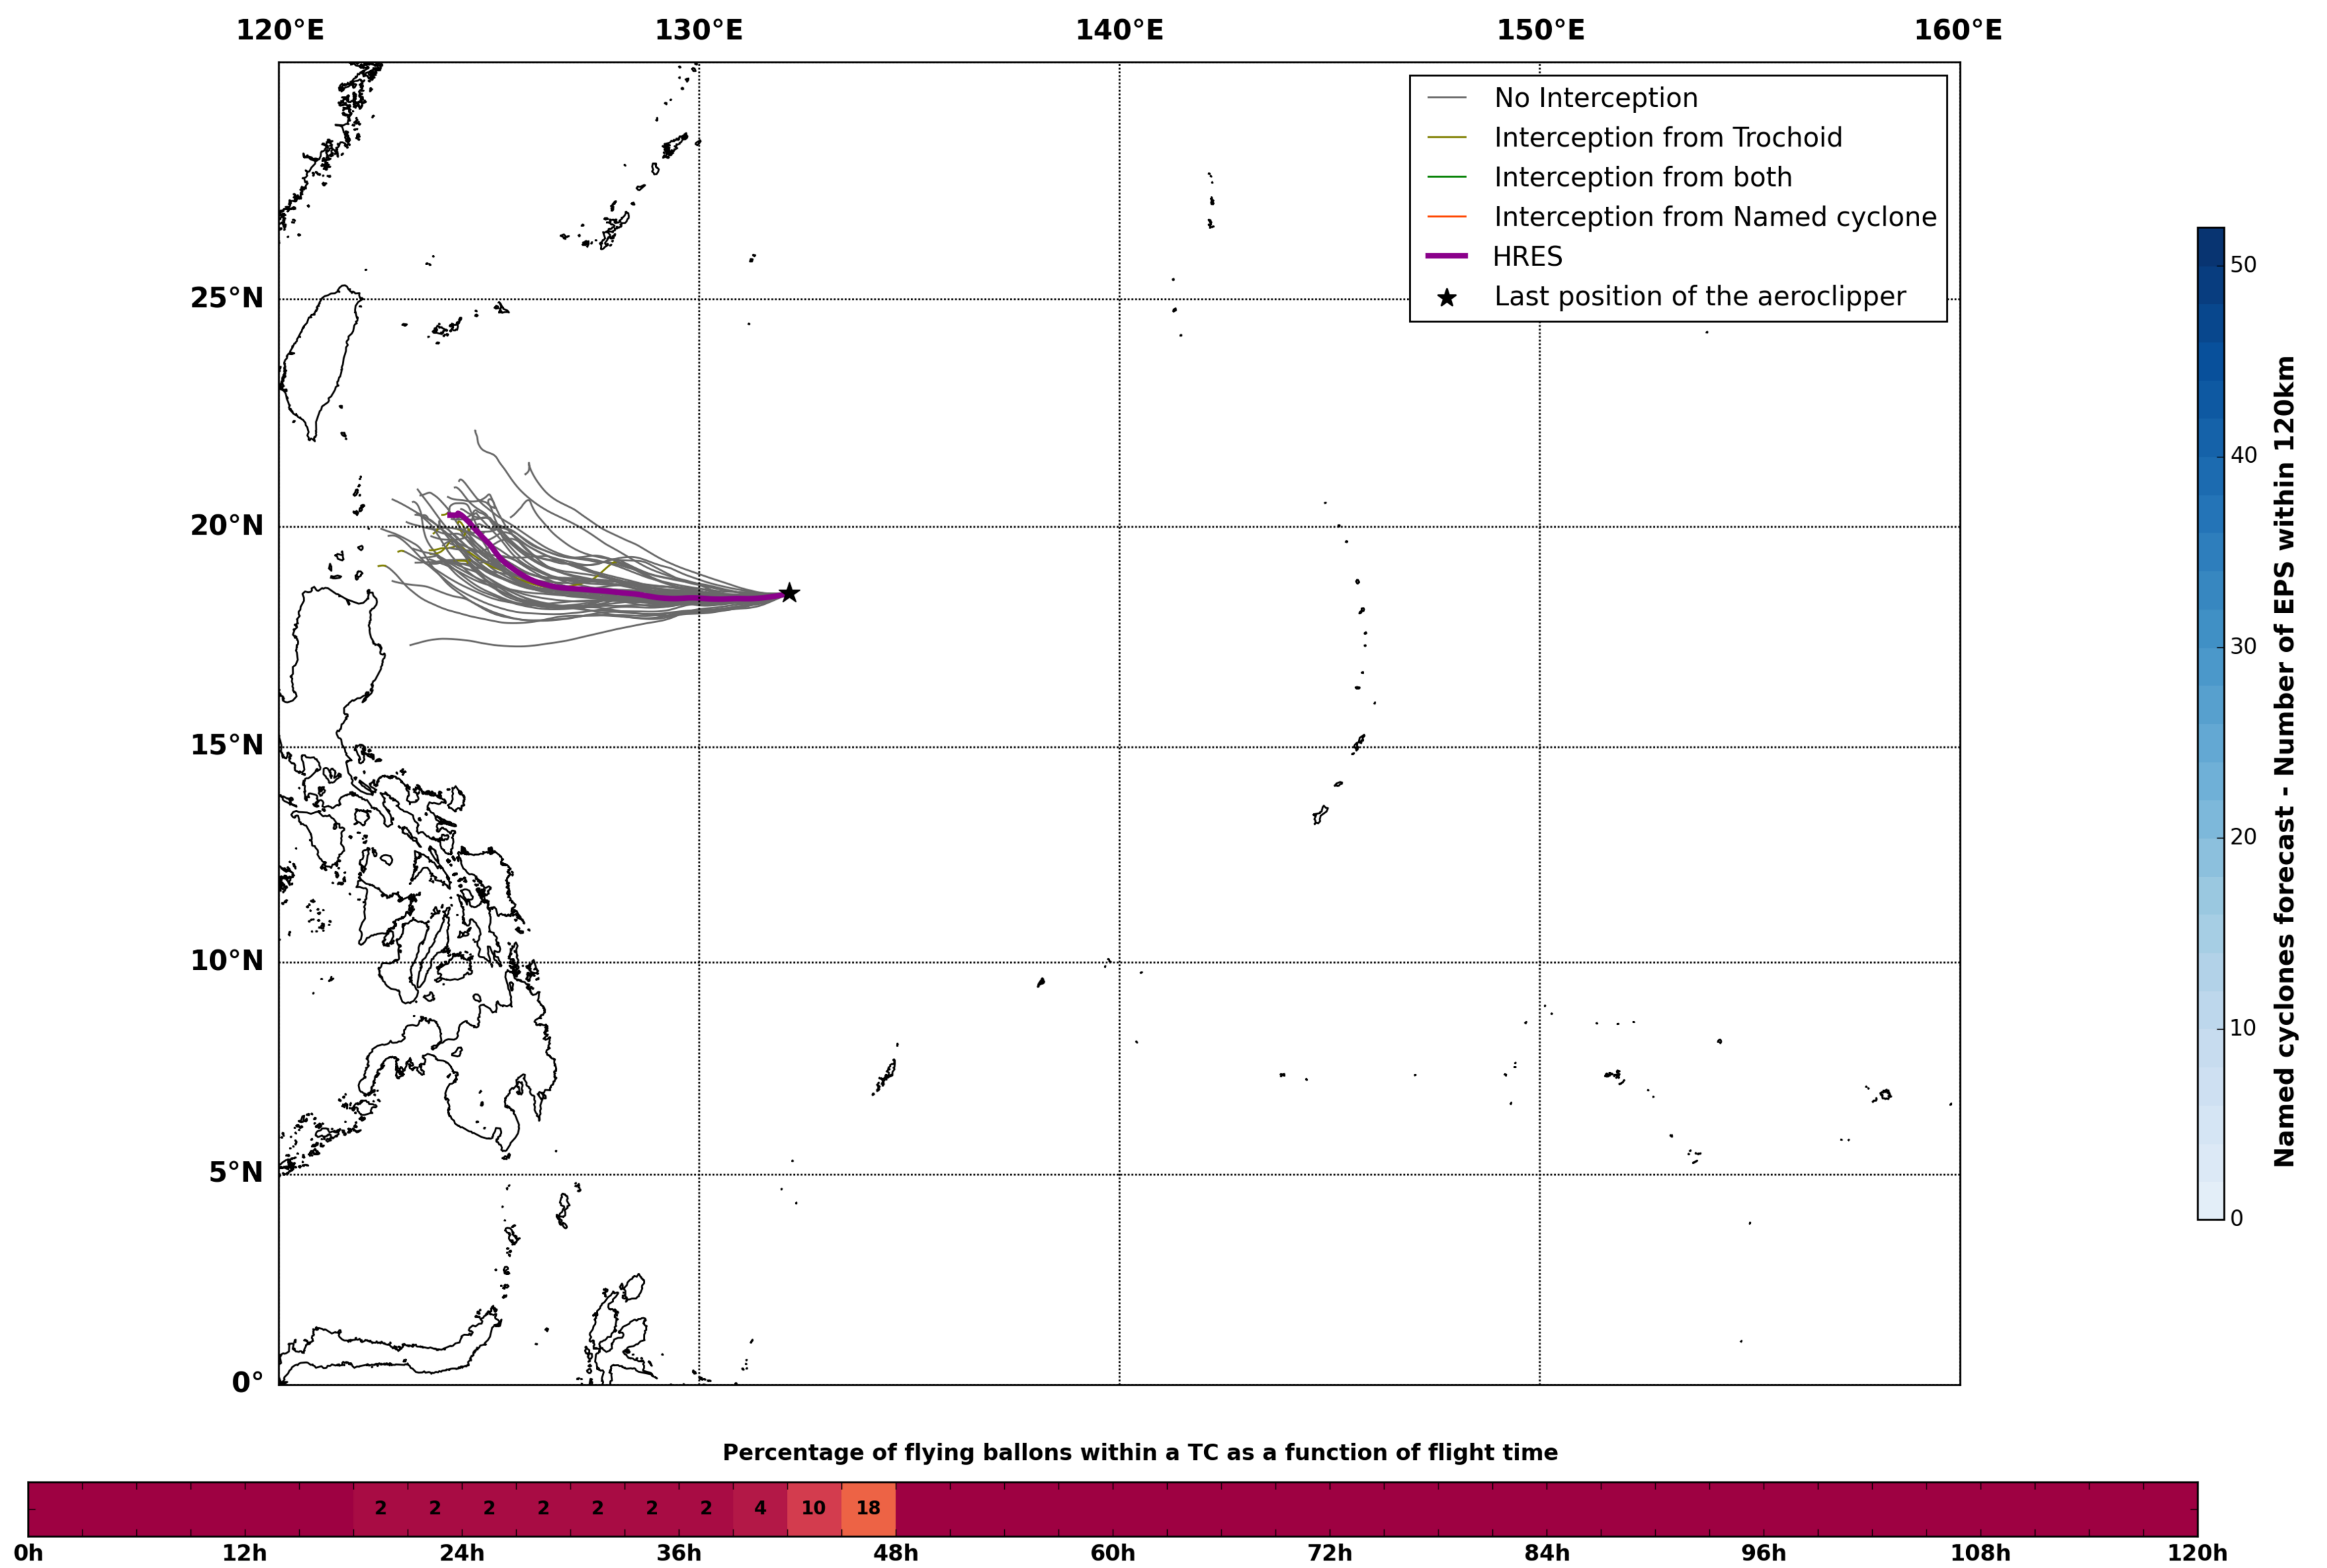

### Aeroclipper CHL-PRL Intercept forecast from aeroclipper's position at 2022/05/07, 10h00 (UTC)

### Aeroclipper CHL-PRL Grounding forecast from aeroclipper's position at 2022/05/07, 10h00 (UTC)