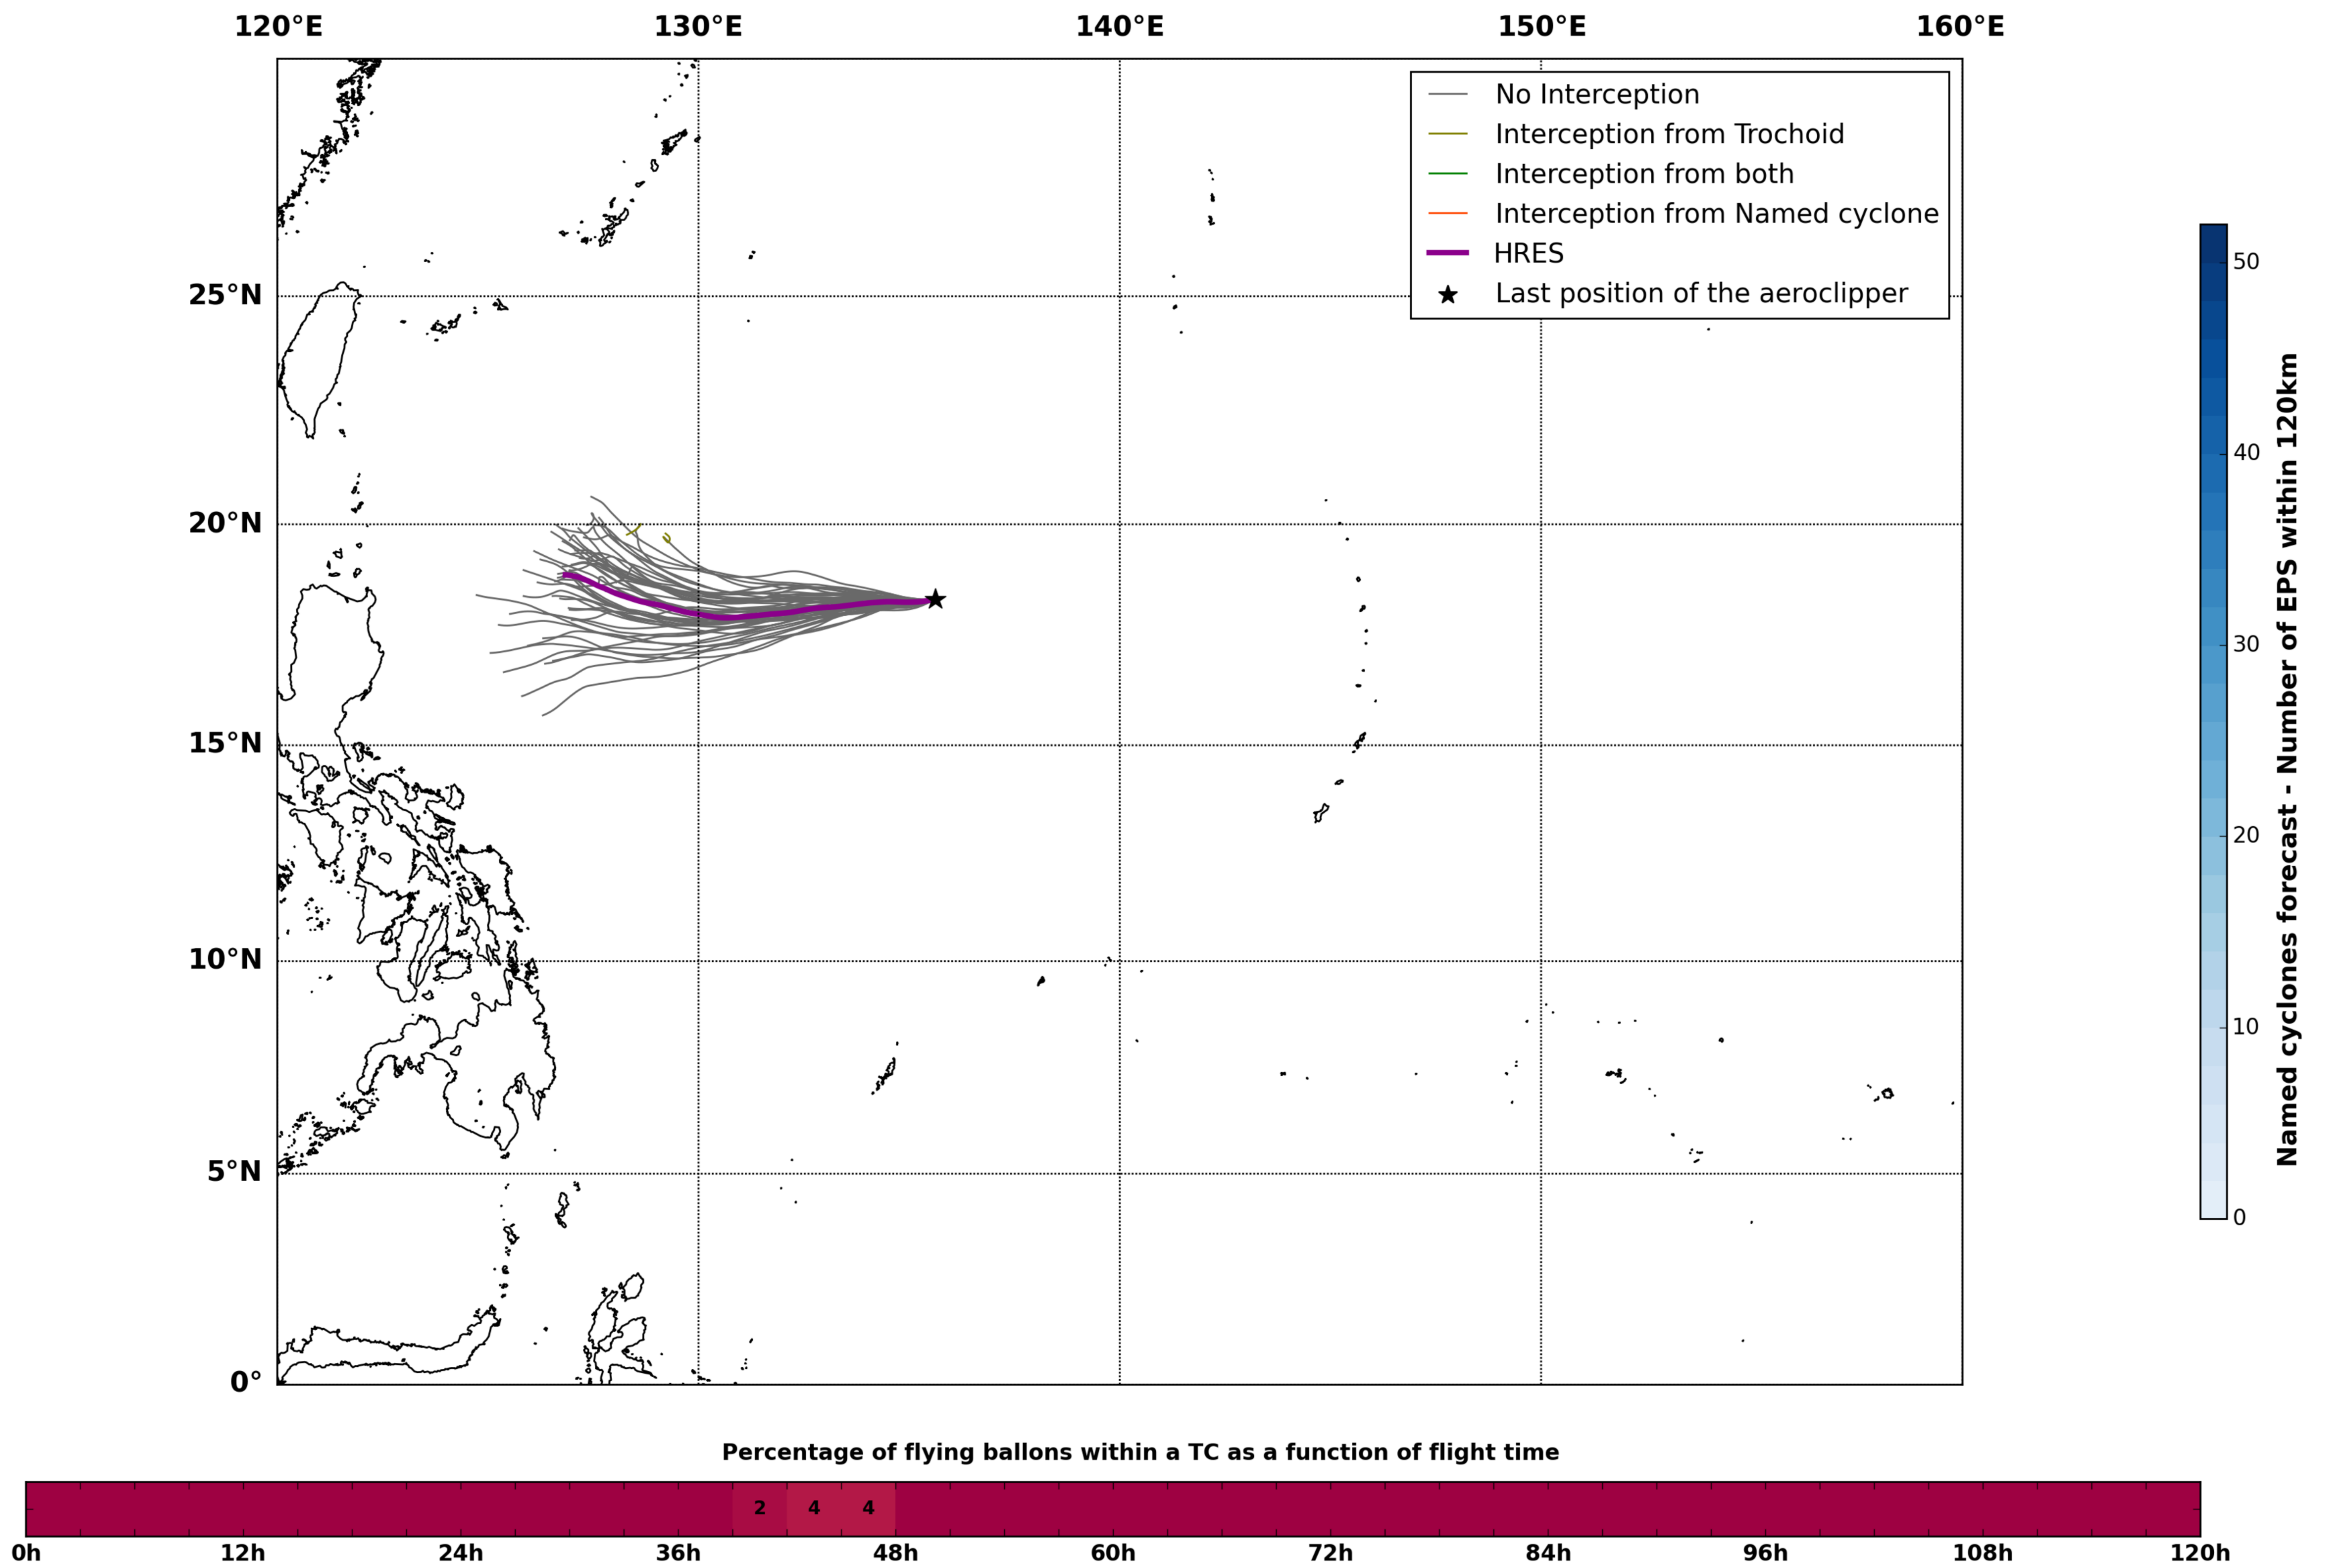

Aeroclipper CHL-PRL Intercept forecast from aeroclipper's position at 2022/05/07, 13h00 (UTC)

Aeroclipper CHL-PRL Grounding forecast from aeroclipper's position at 2022/05/07, 13h00 (UTC)