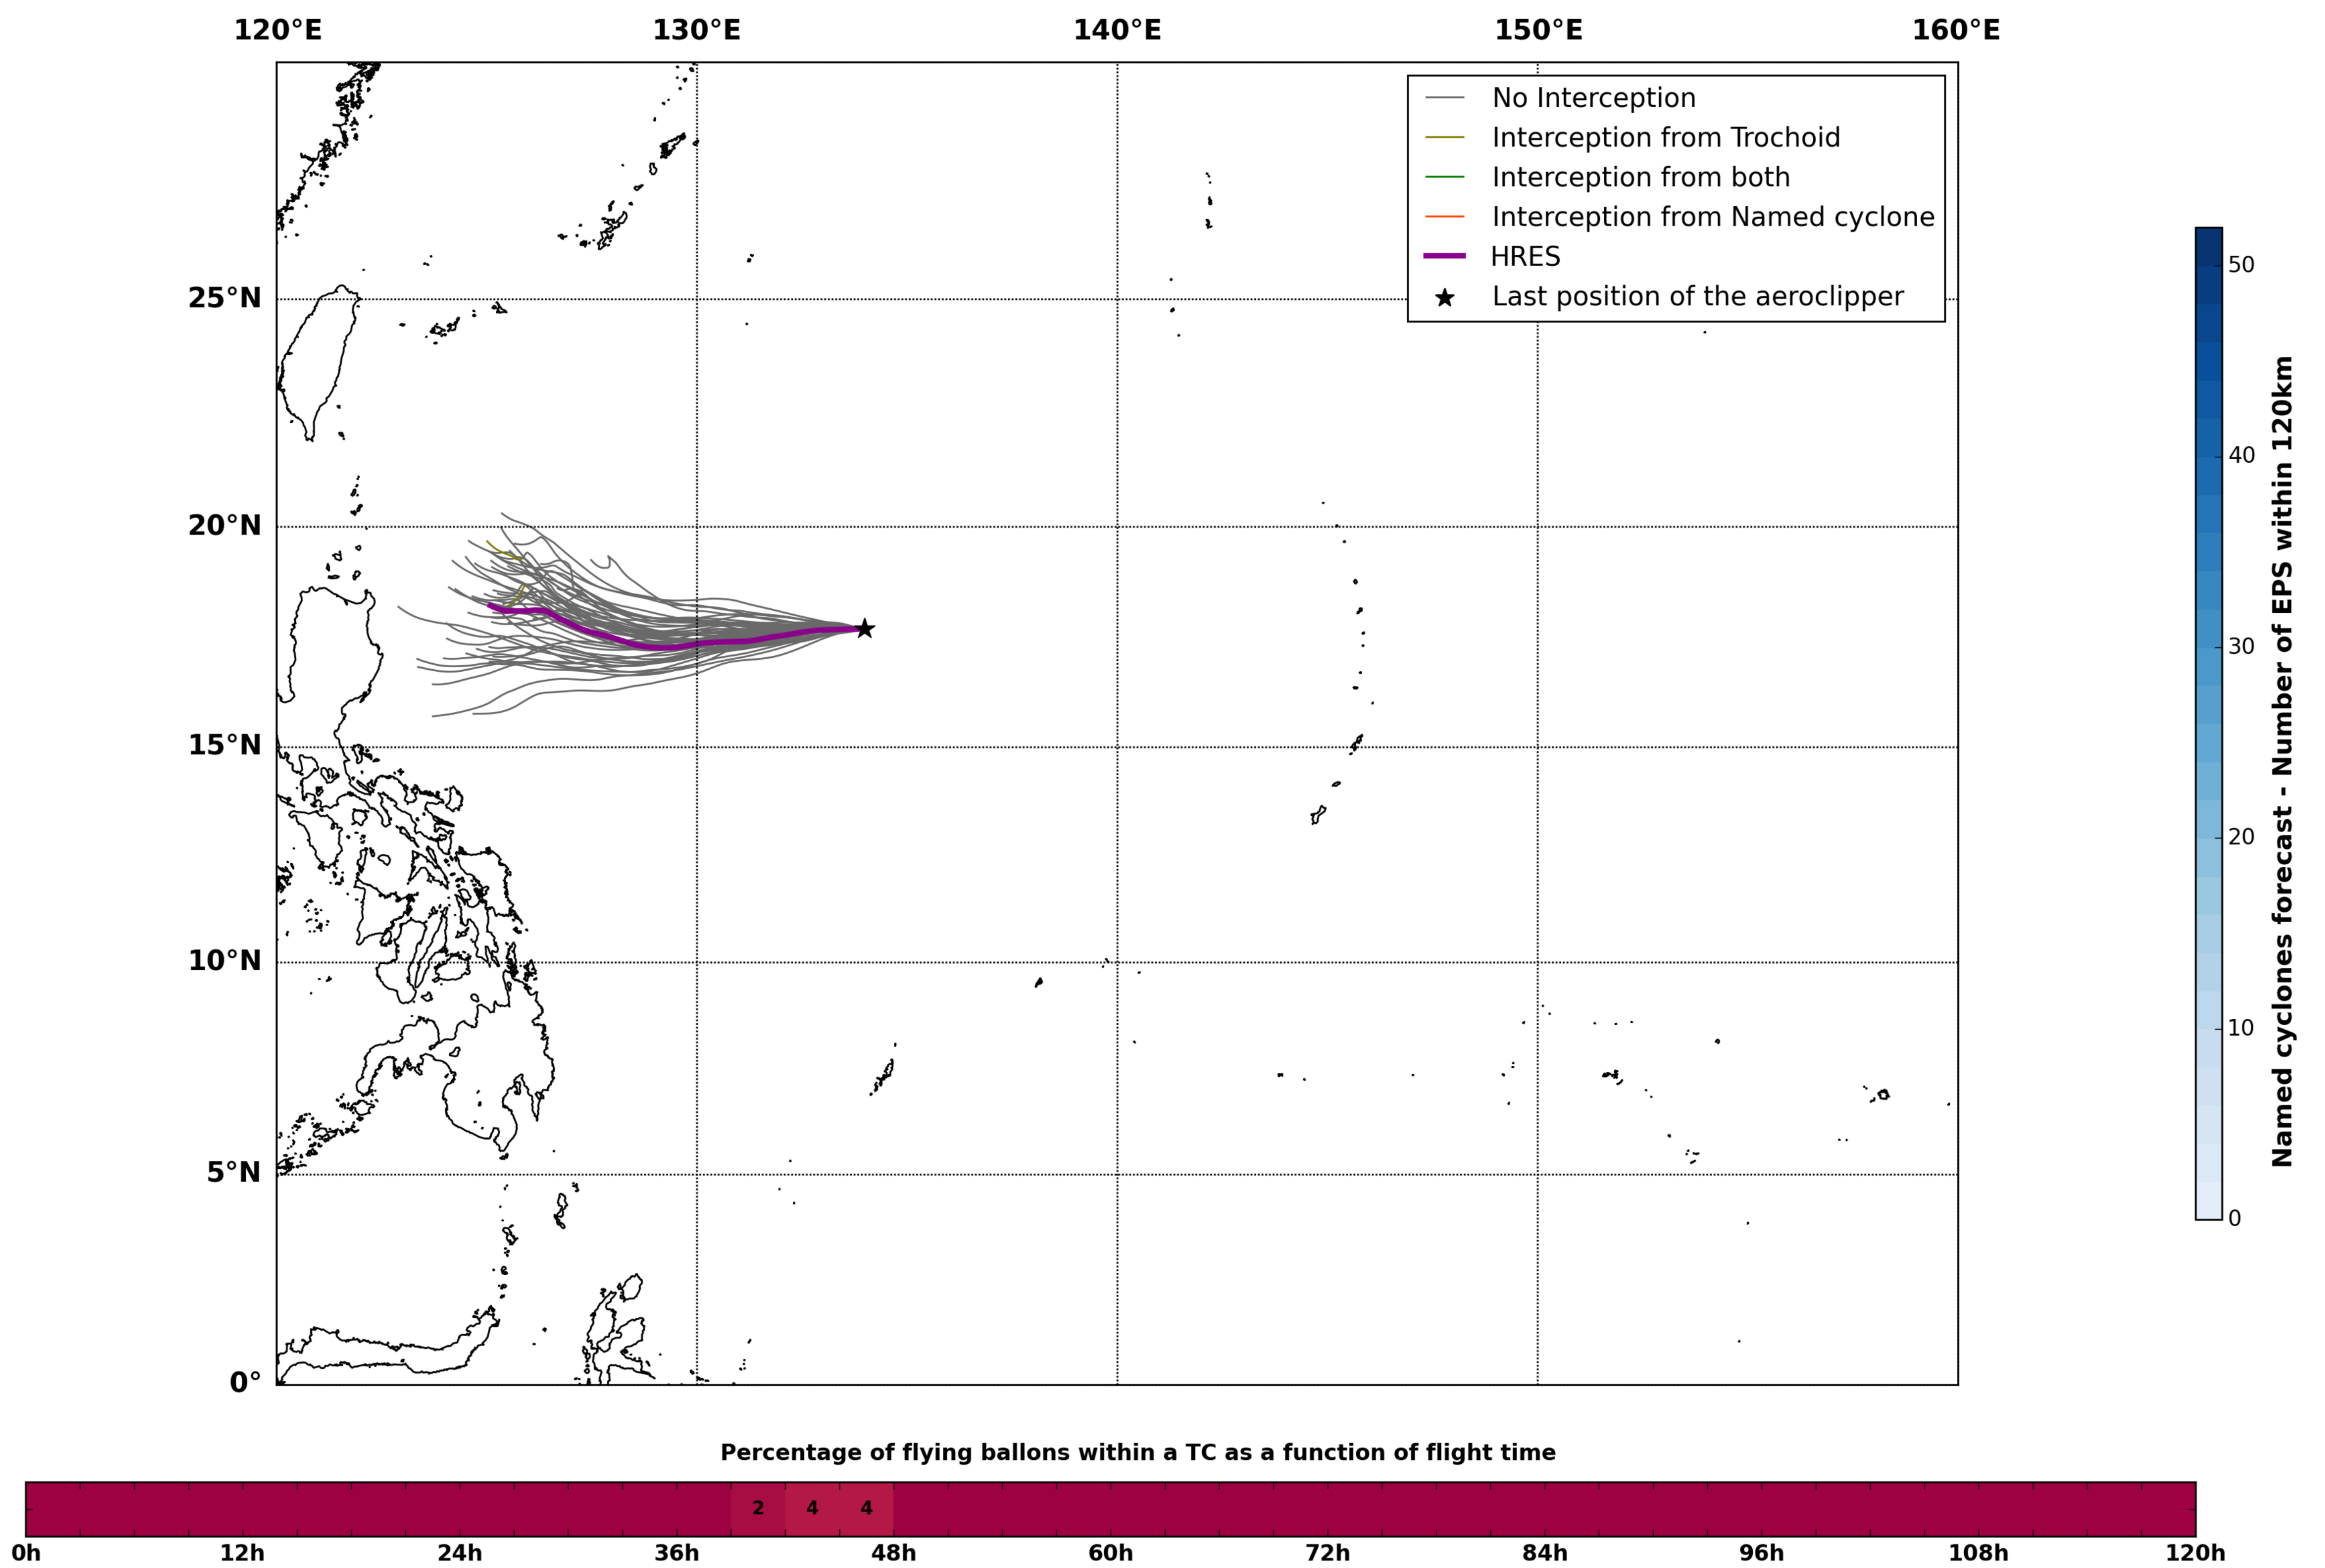

Aeroclipper CHL-PRL Intercept forecast from aeroclipper's position at 2022/05/07, 16h00 (UTC)

Aeroclipper CHL-PRL Grounding forecast from aeroclipper's position at 2022/05/07, 16h00 (UTC)