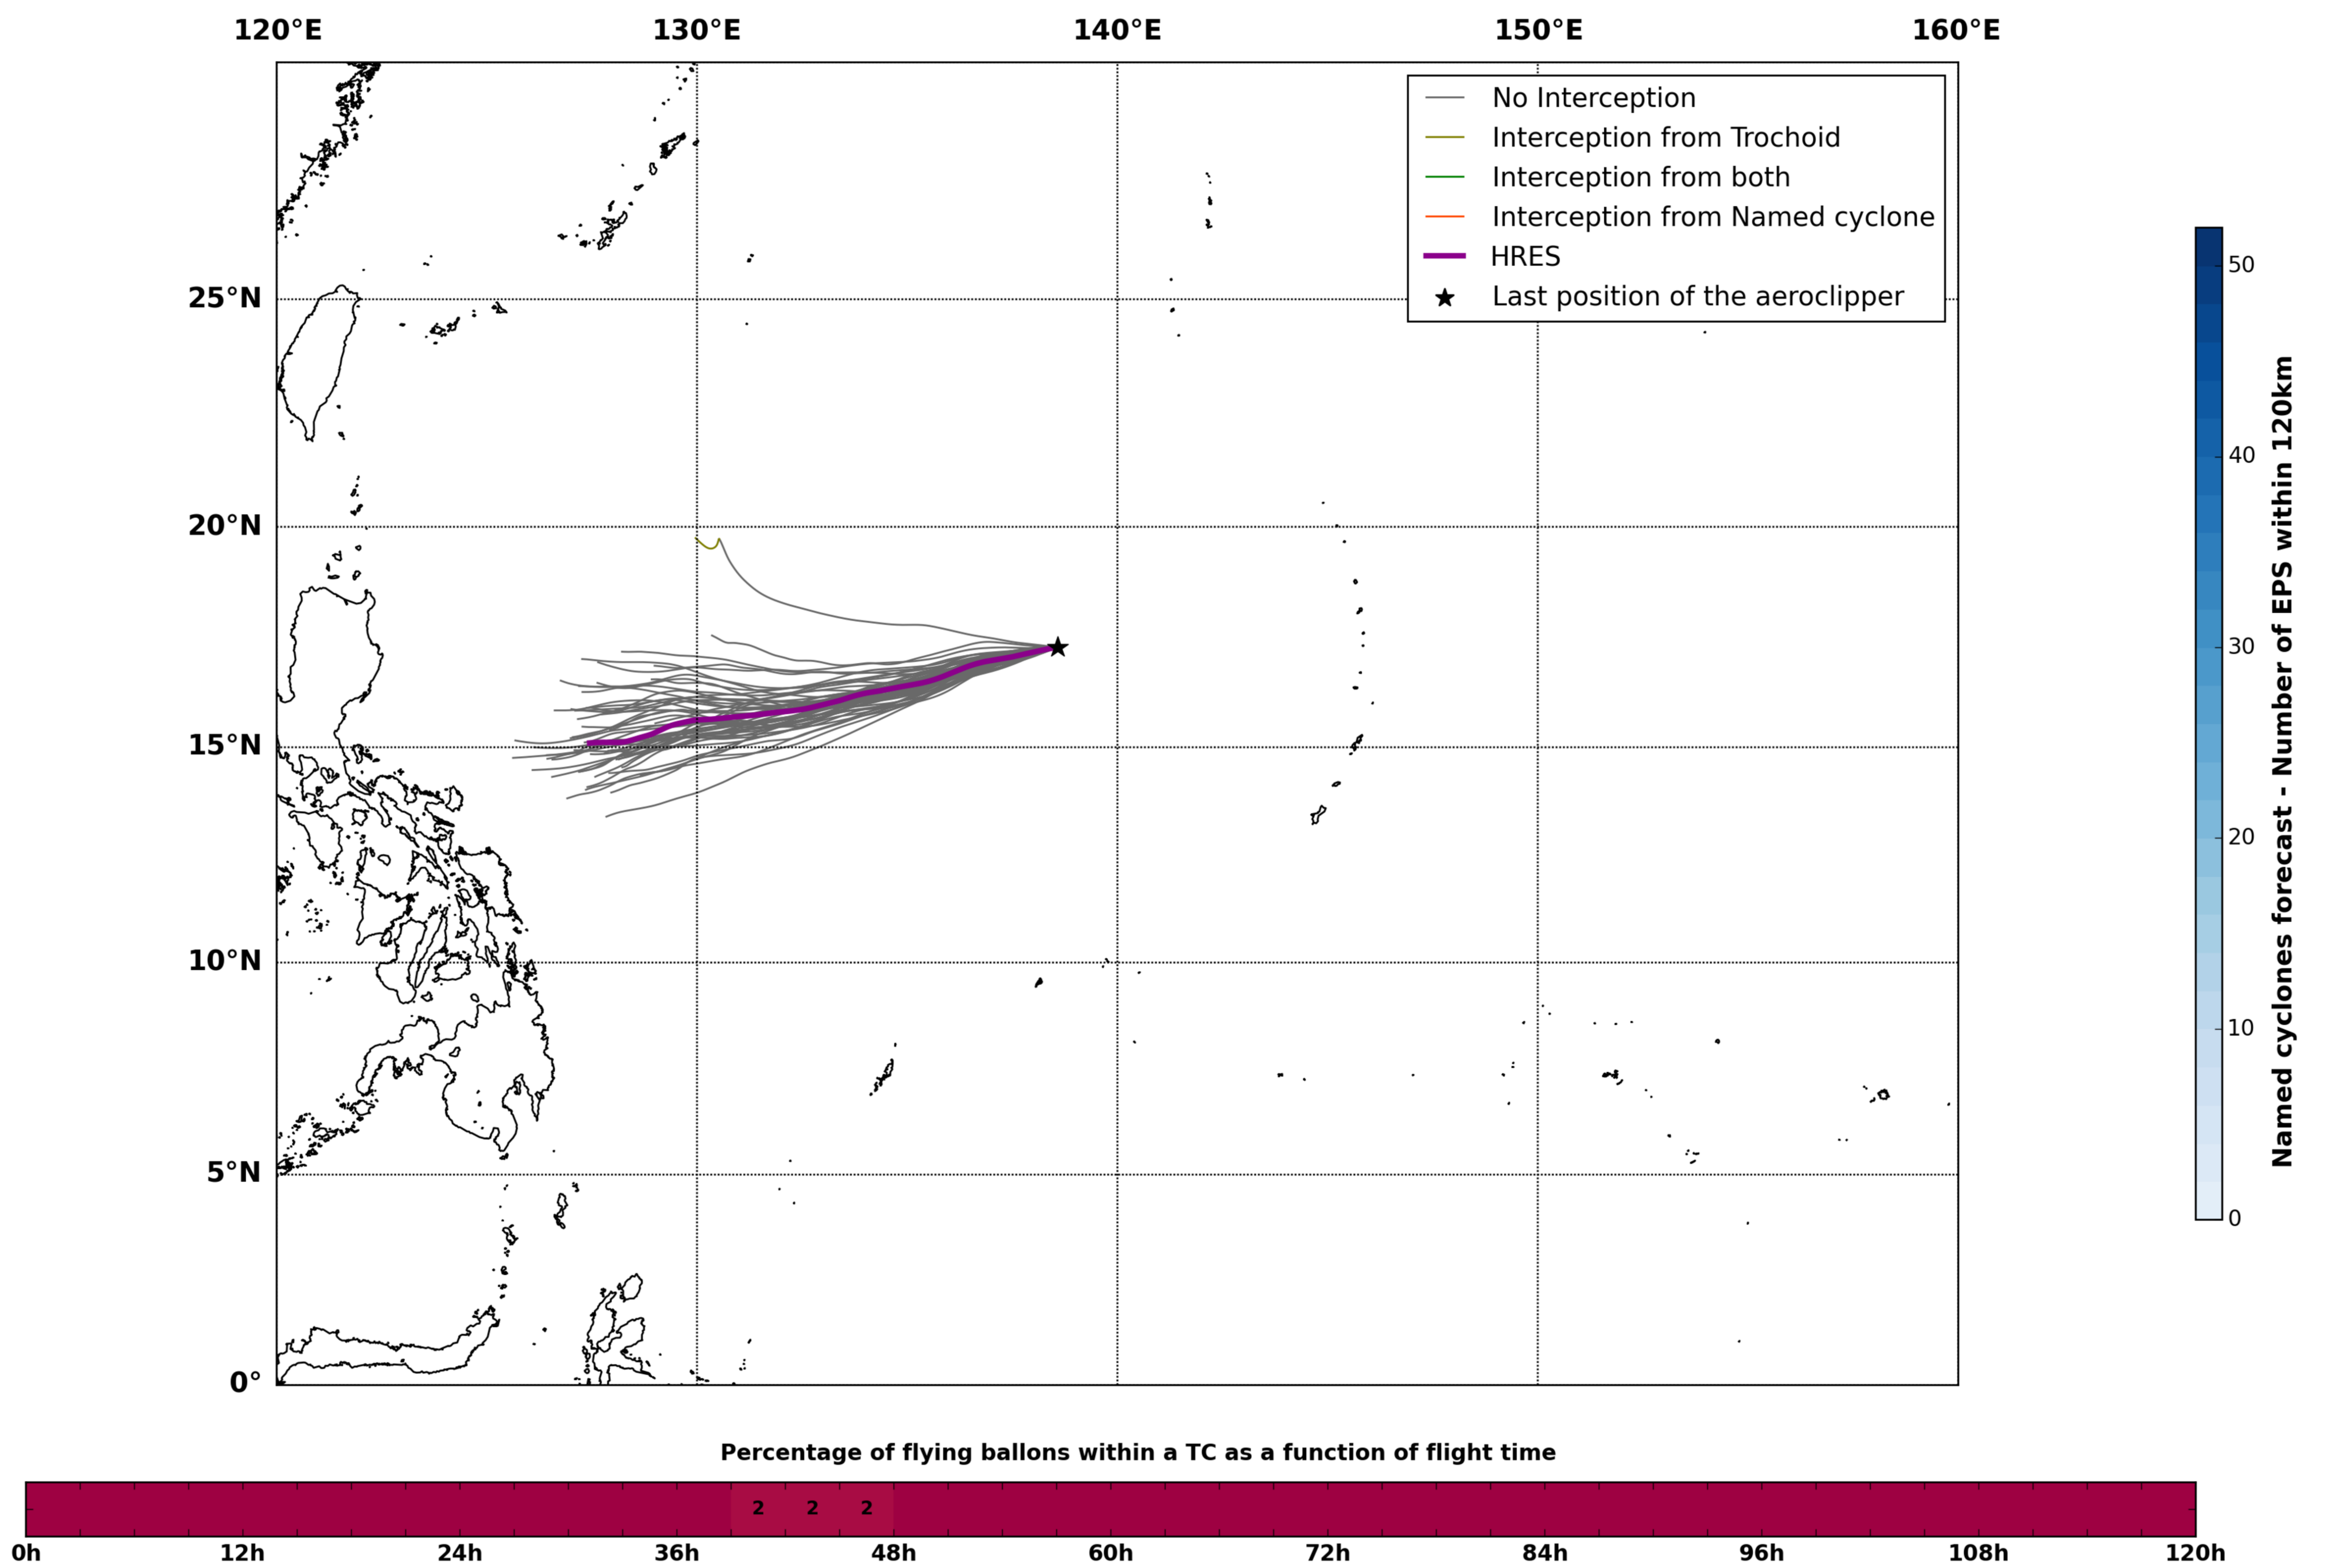

Aeroclipper CHL-PRL Intercept forecast from aeroclipper's position at 2022/05/07, 19h00 (UTC)

Aeroclipper CHL-PRL Grounding forecast from aeroclipper's position at 2022/05/07, 19h00 (UTC)