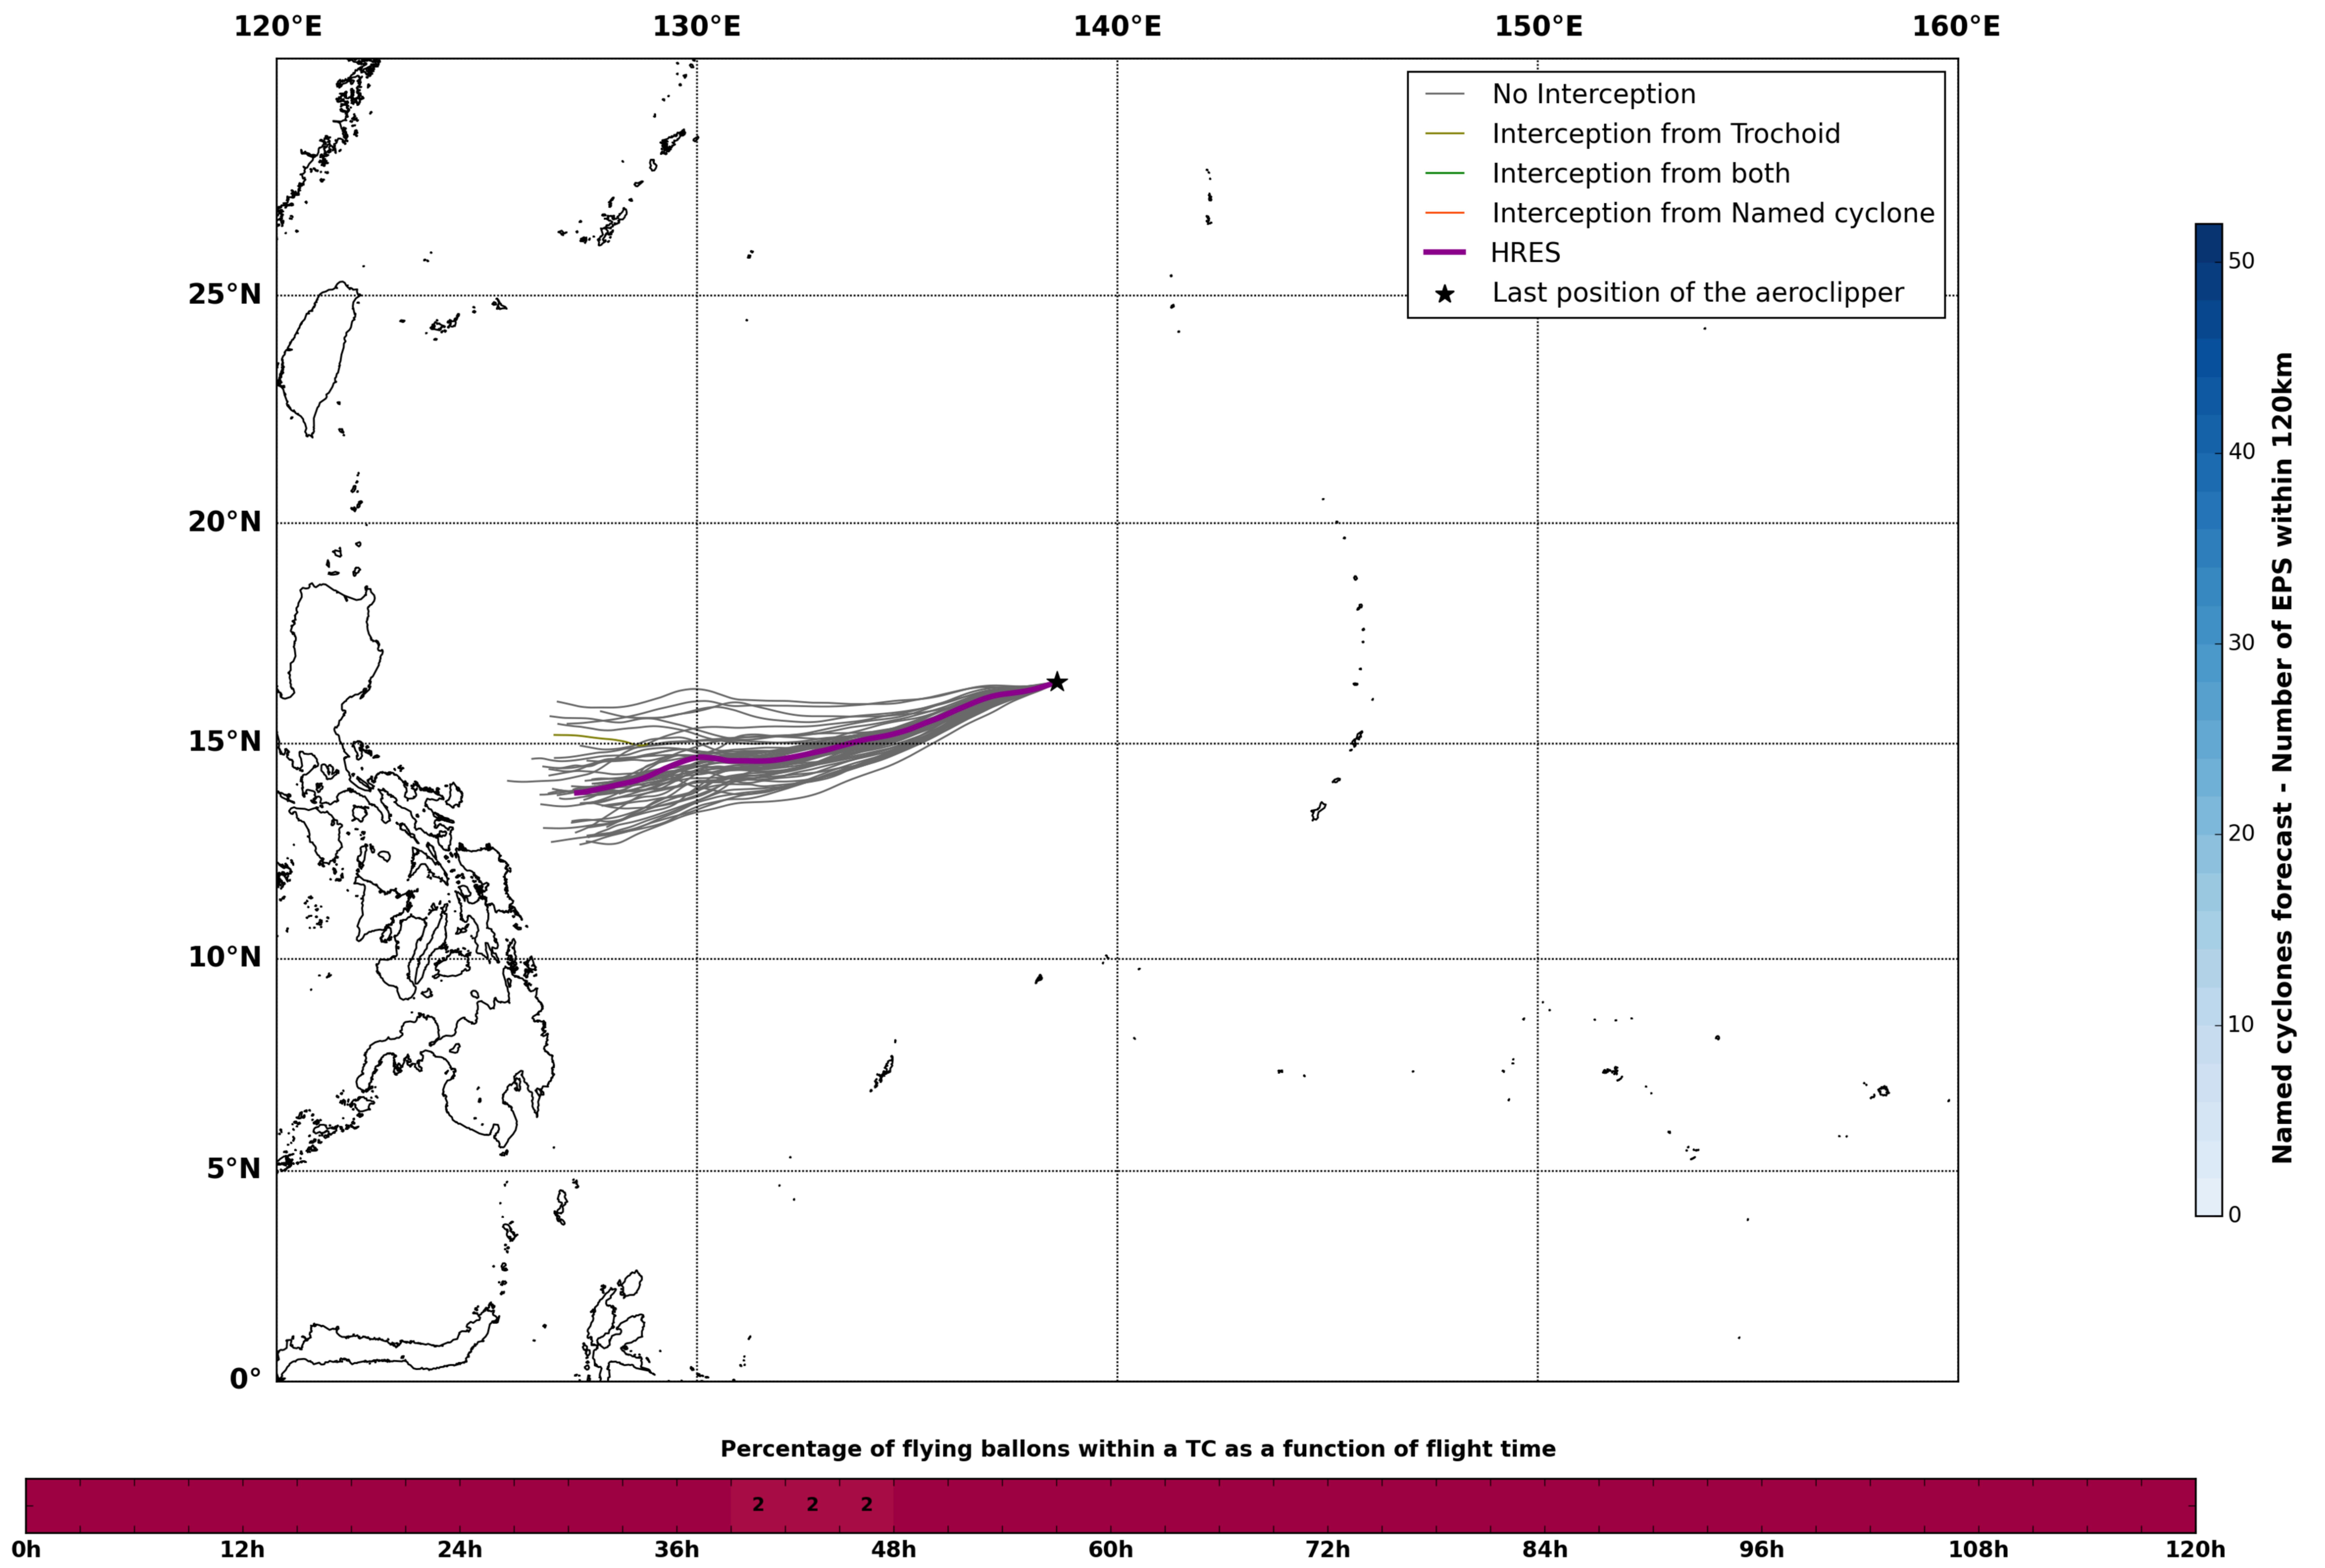

### Aeroclipper CHL-PRL Intercept forecast from aeroclipper's position at 2022/05/07, 22h00 (UTC)

### Aeroclipper CHL-PRL Grounding forecast from aeroclipper's position at 2022/05/07, 22h00 (UTC)