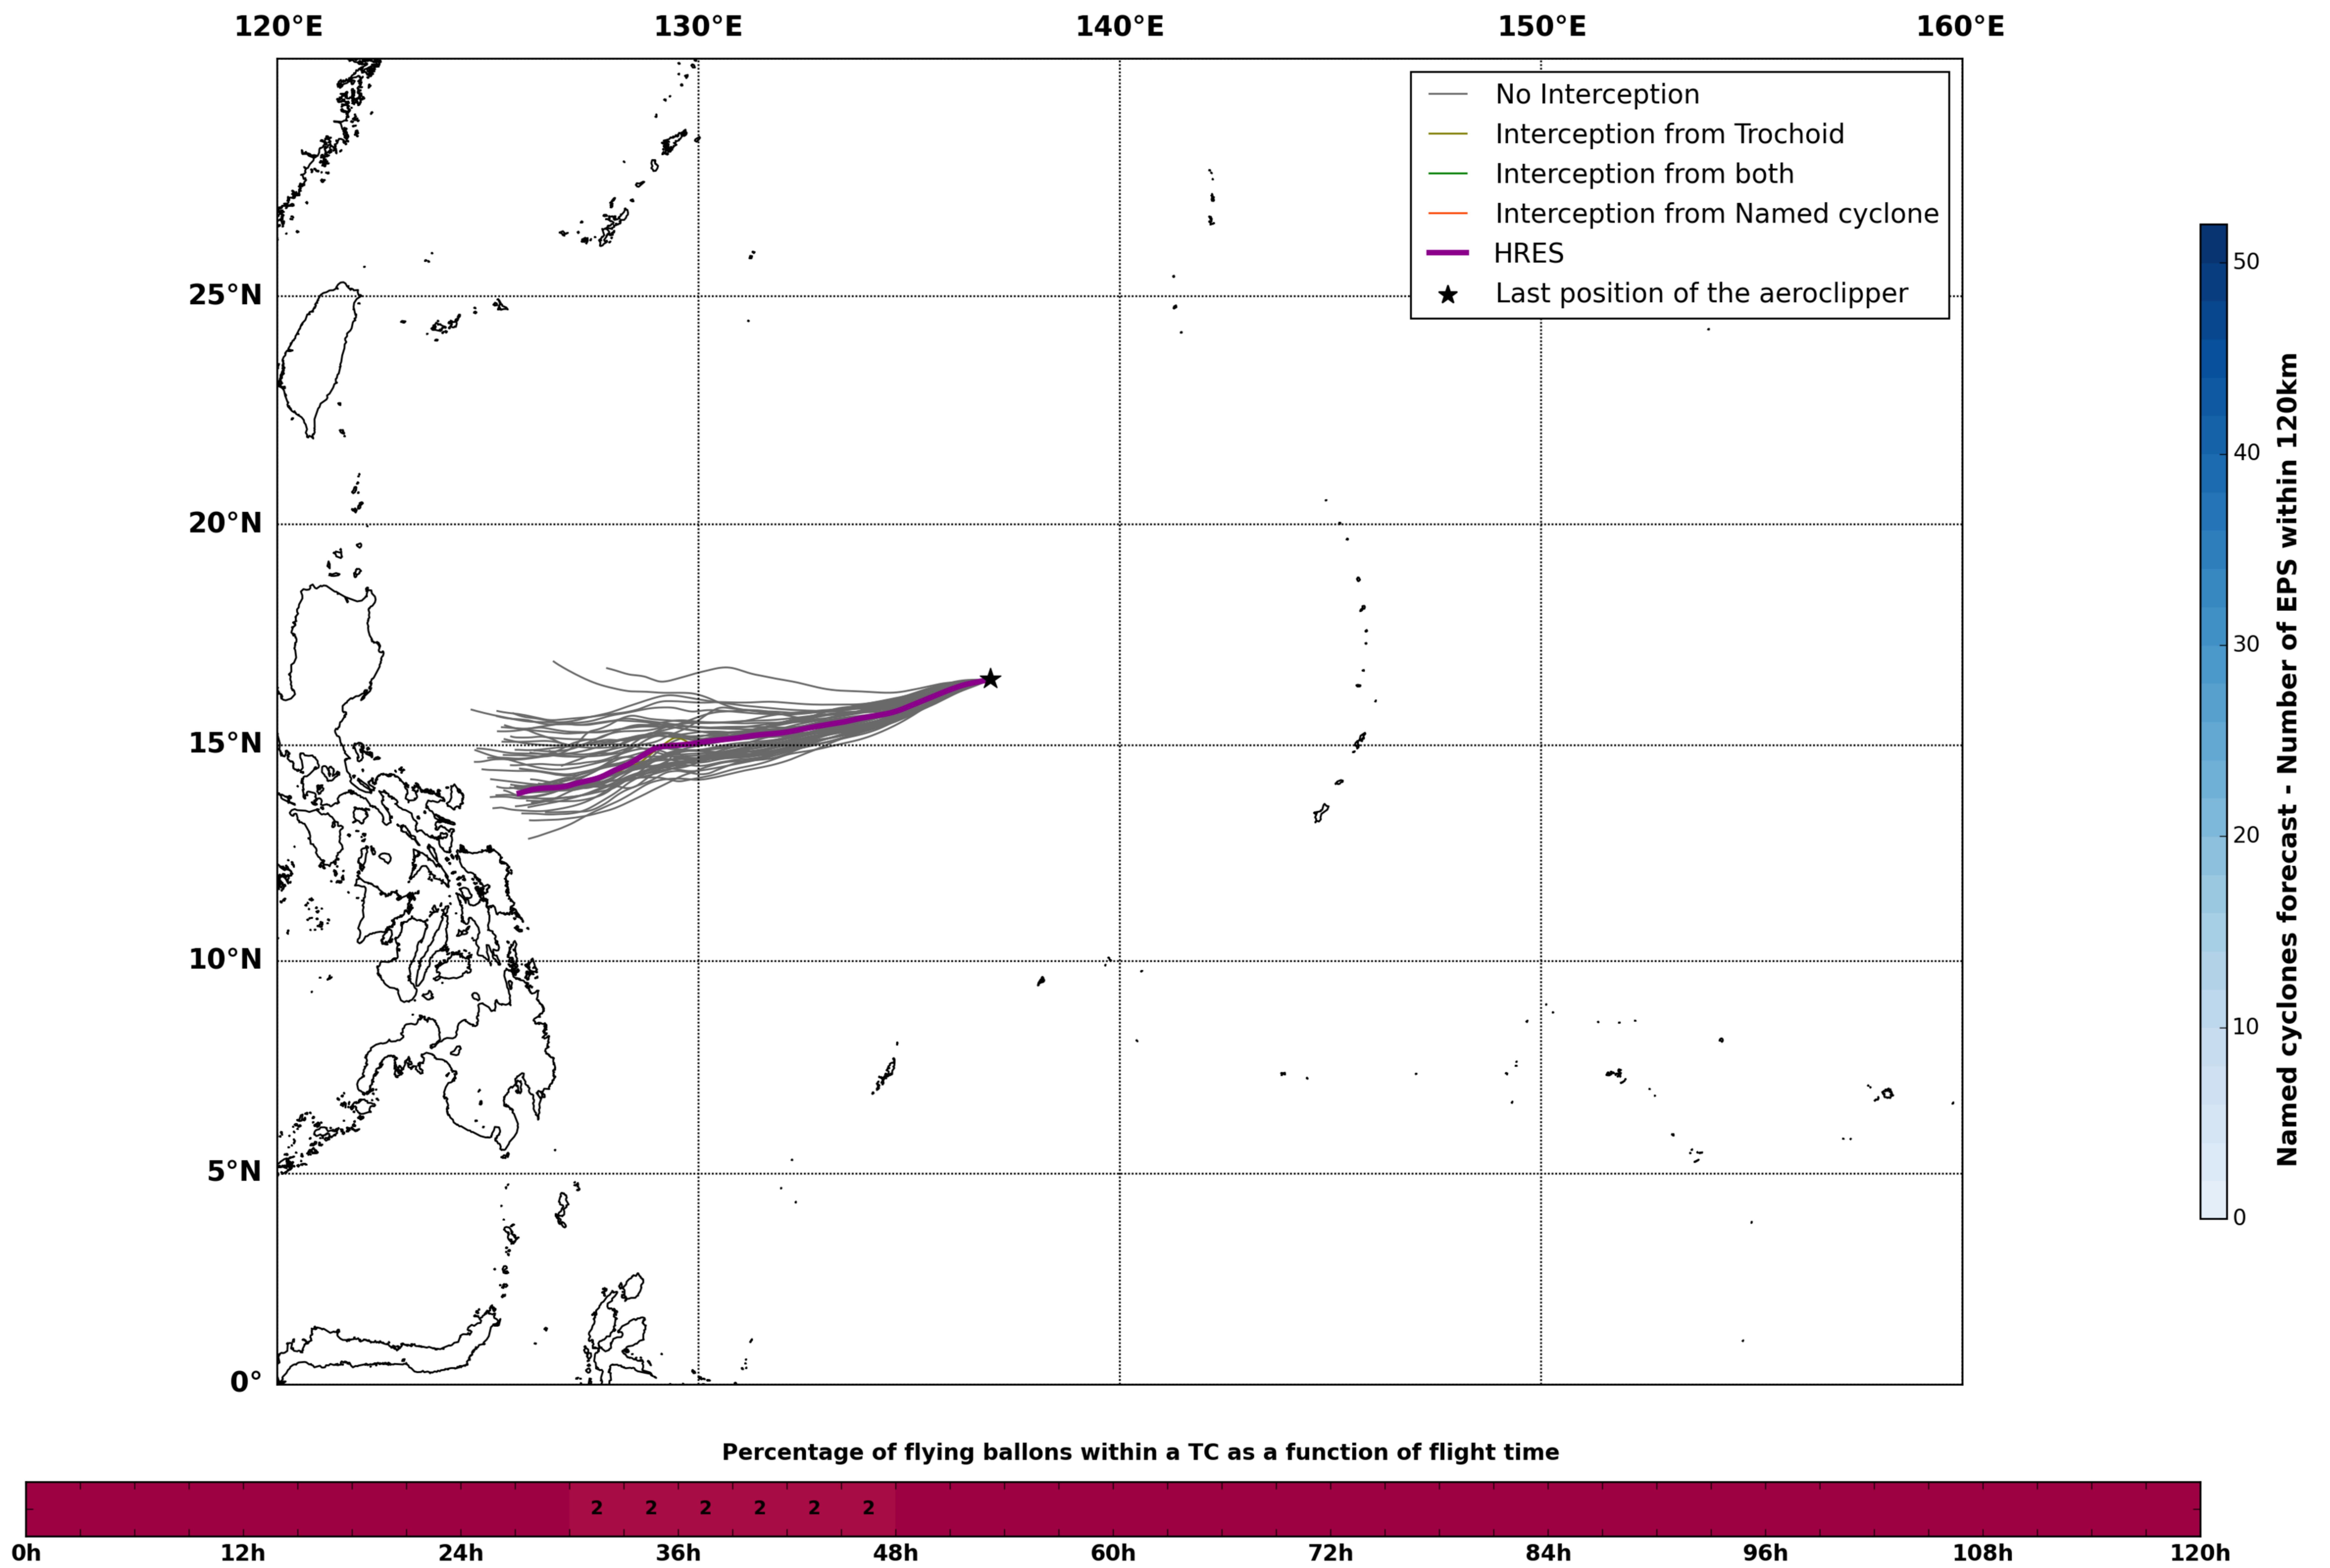

Aeroclipper CHL-PRL Intercept forecast from aeroclipper's position at 2022/05/08, 01h00 (UTC)

Aeroclipper CHL-PRL Grounding forecast from aeroclipper's position at 2022/05/08, 01h00 (UTC)