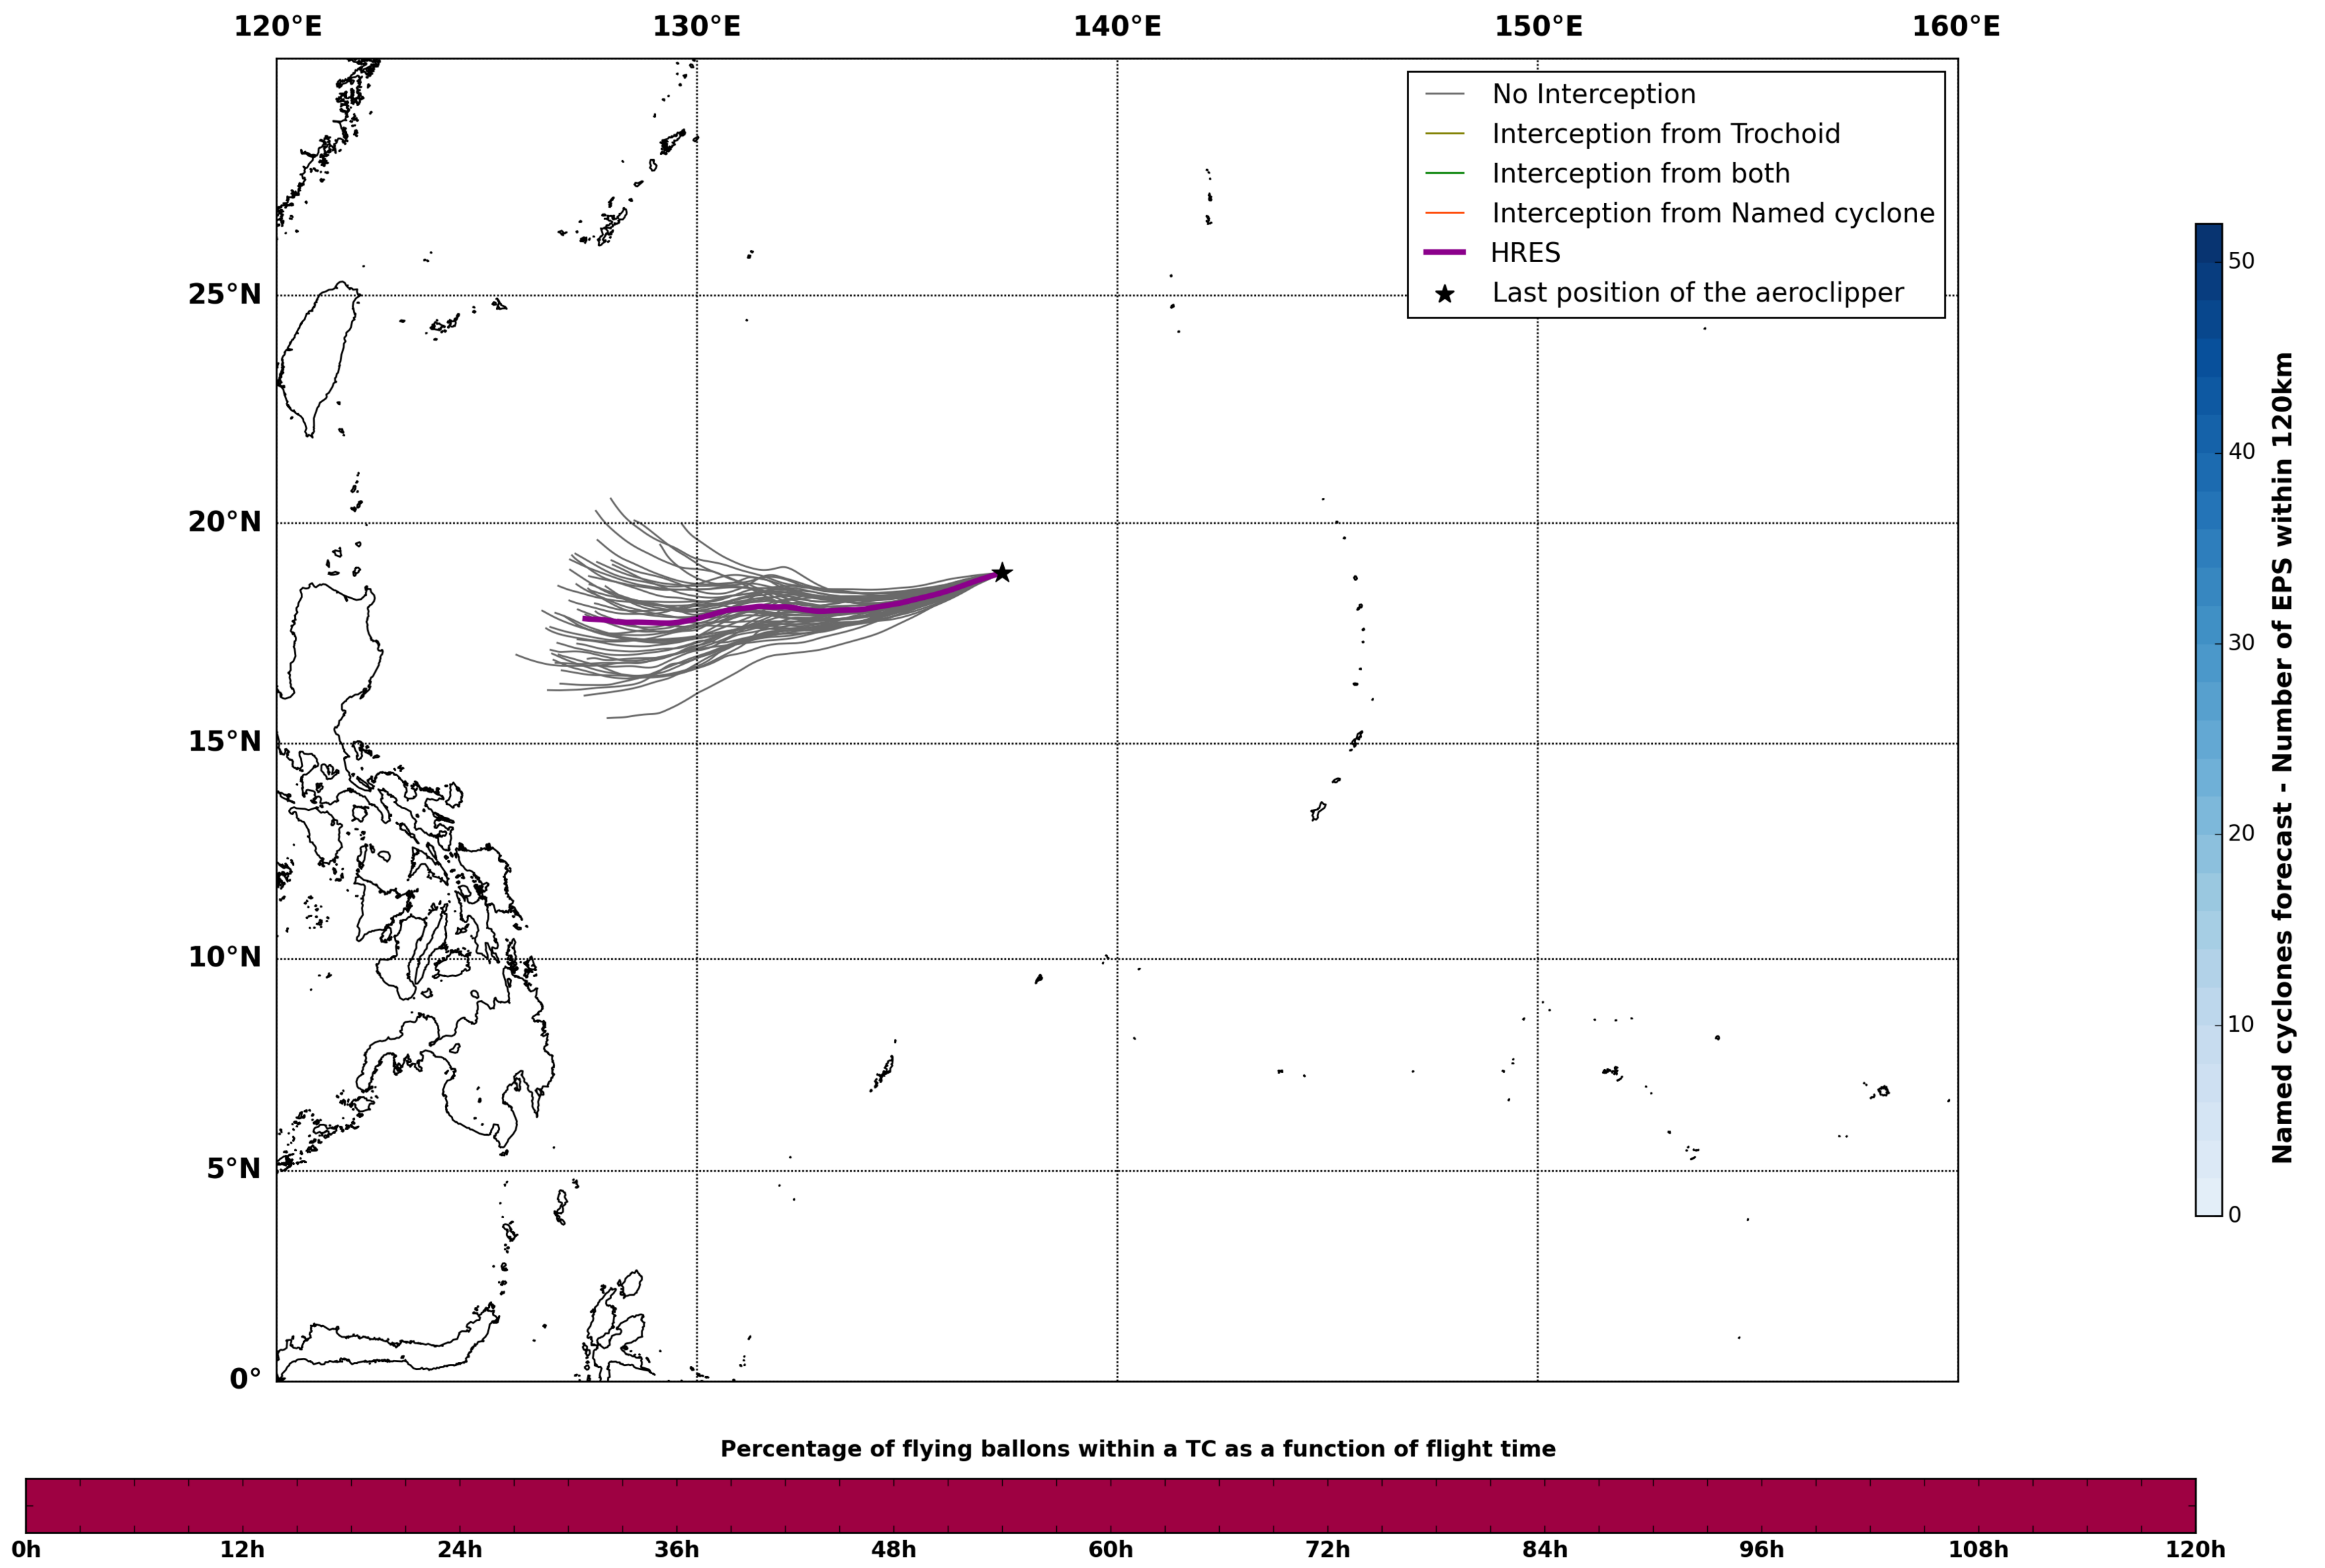

Aeroclipper CHL-PRL Intercept forecast from aeroclipper's position at 2022/05/08, 04h00 (UTC)

Aeroclipper CHL-PRL Grounding forecast from aeroclipper's position at 2022/05/08, 04h00 (UTC)