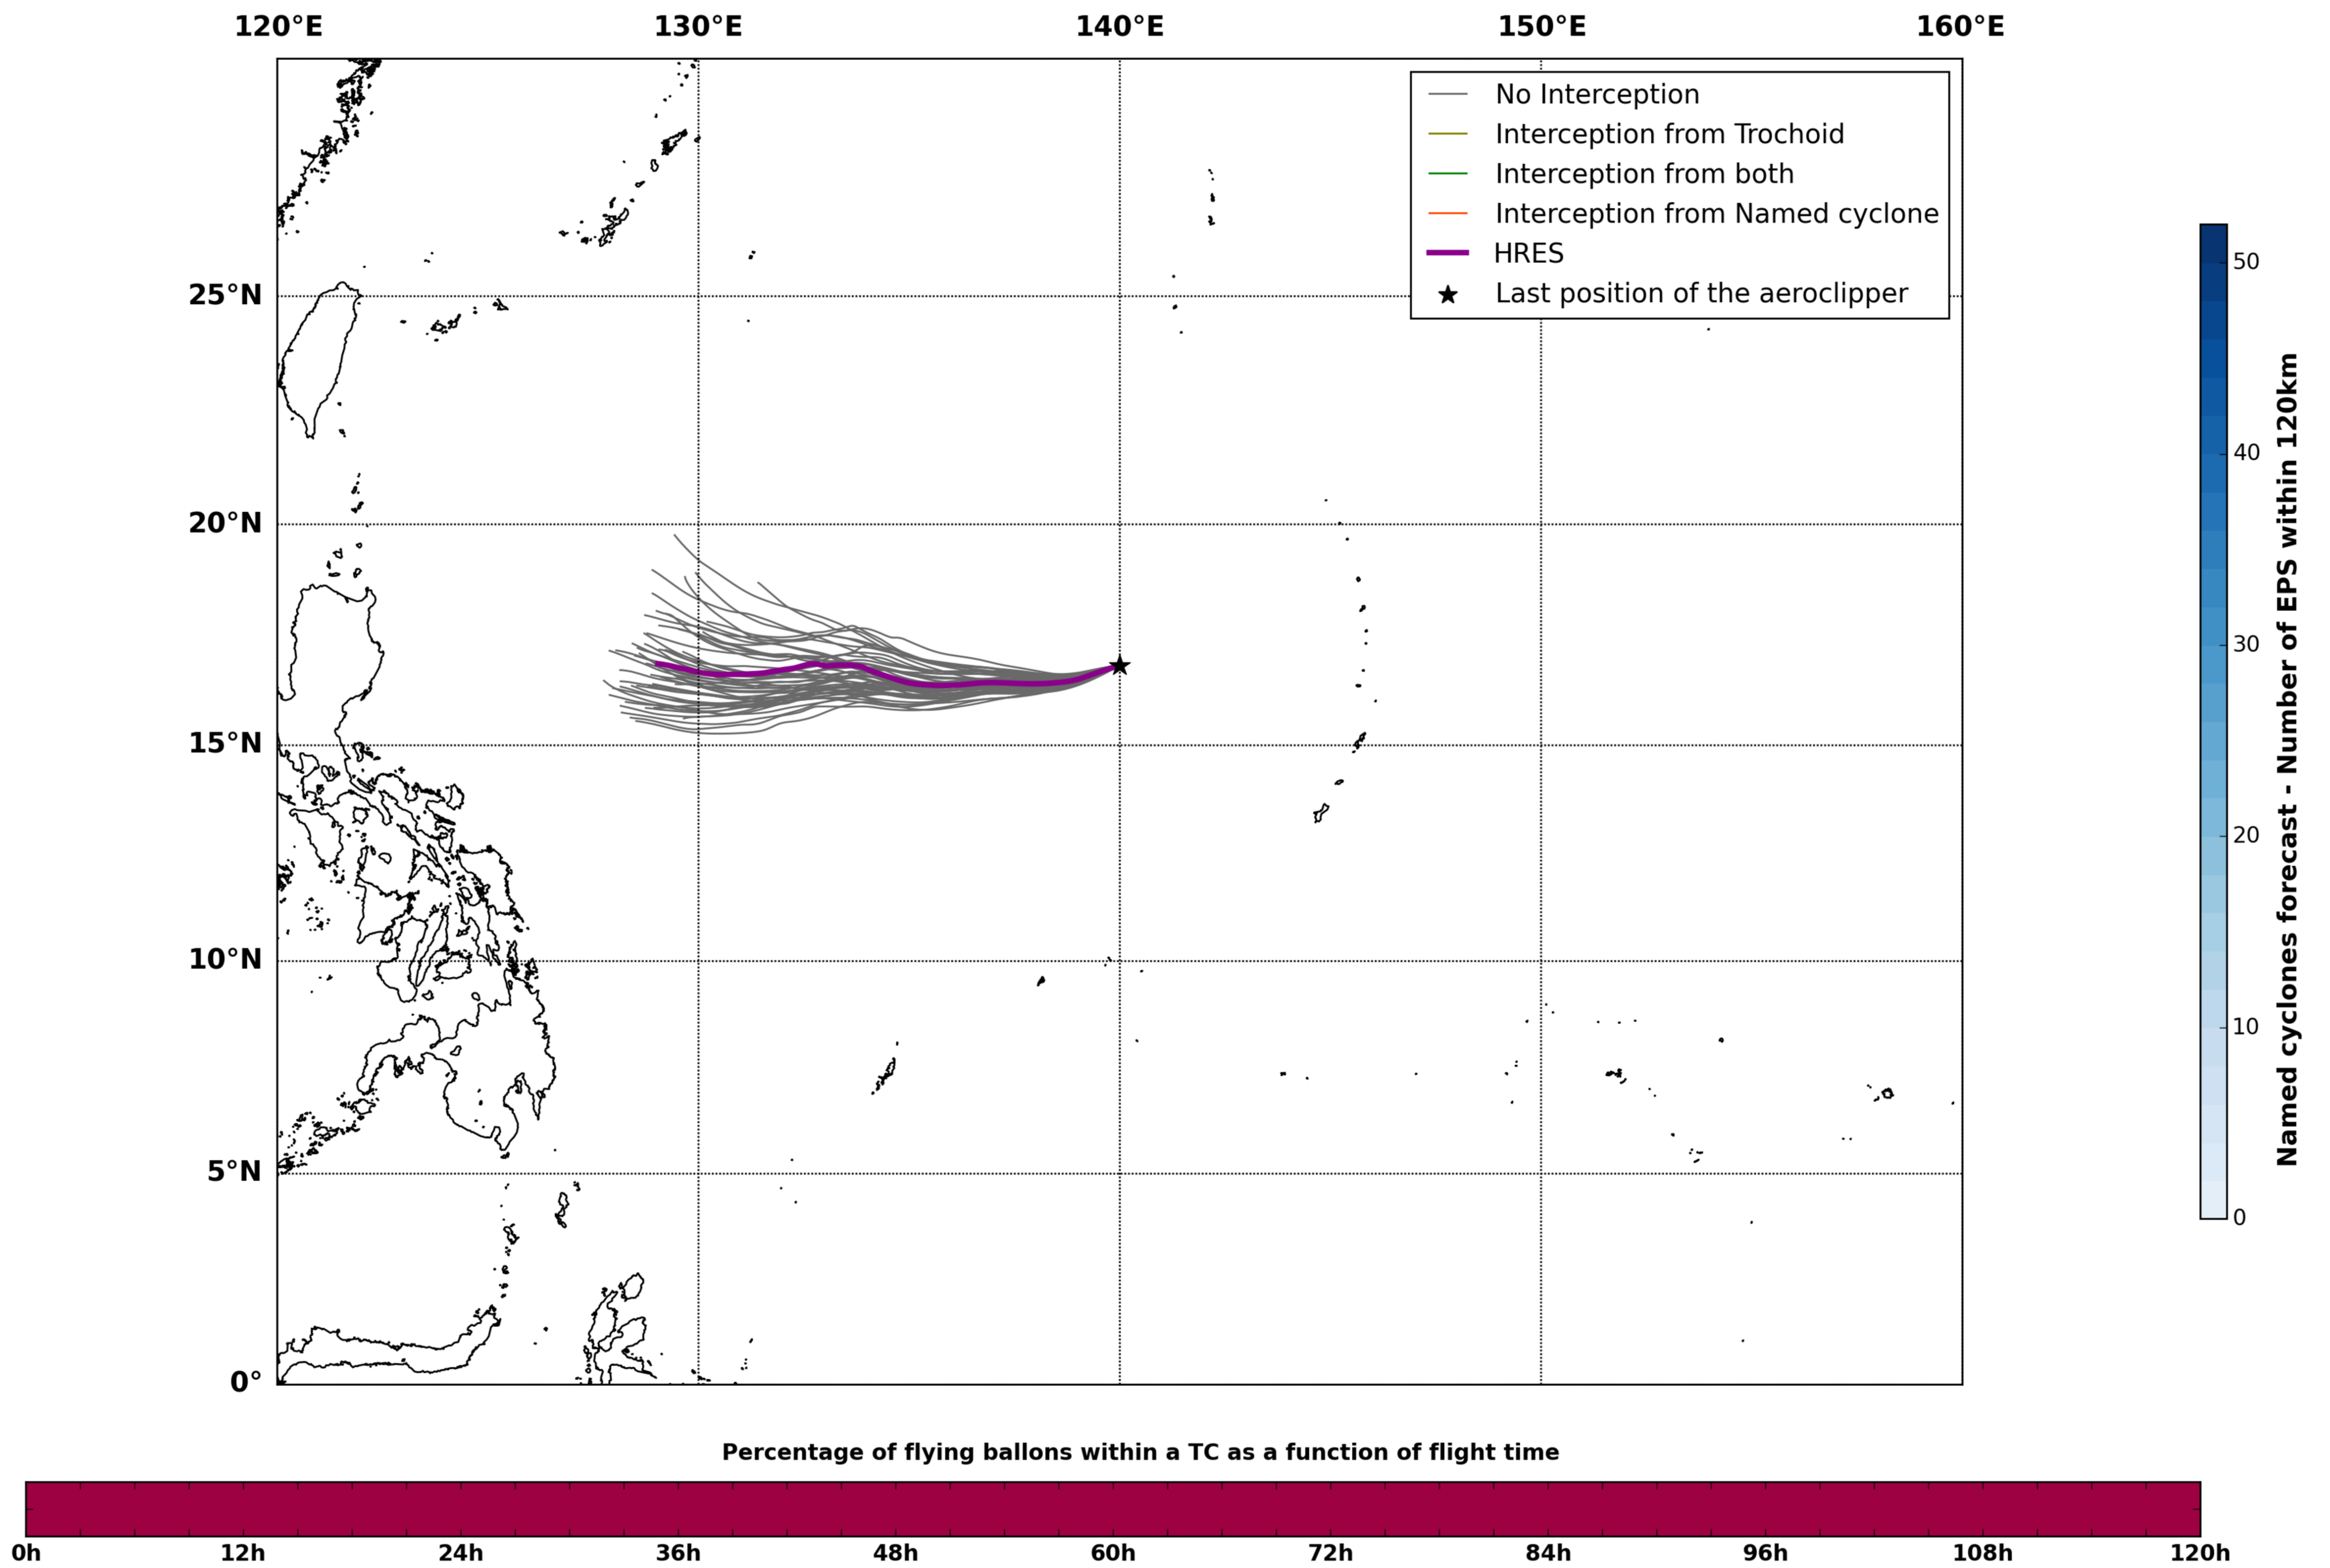

Aeroclipper CHL-PRL Intercept forecast from aeroclipper's position at 2022/05/08, 07h00 (UTC)

Aeroclipper CHL-PRL Grounding forecast from aeroclipper's position at 2022/05/08, 07h00 (UTC)