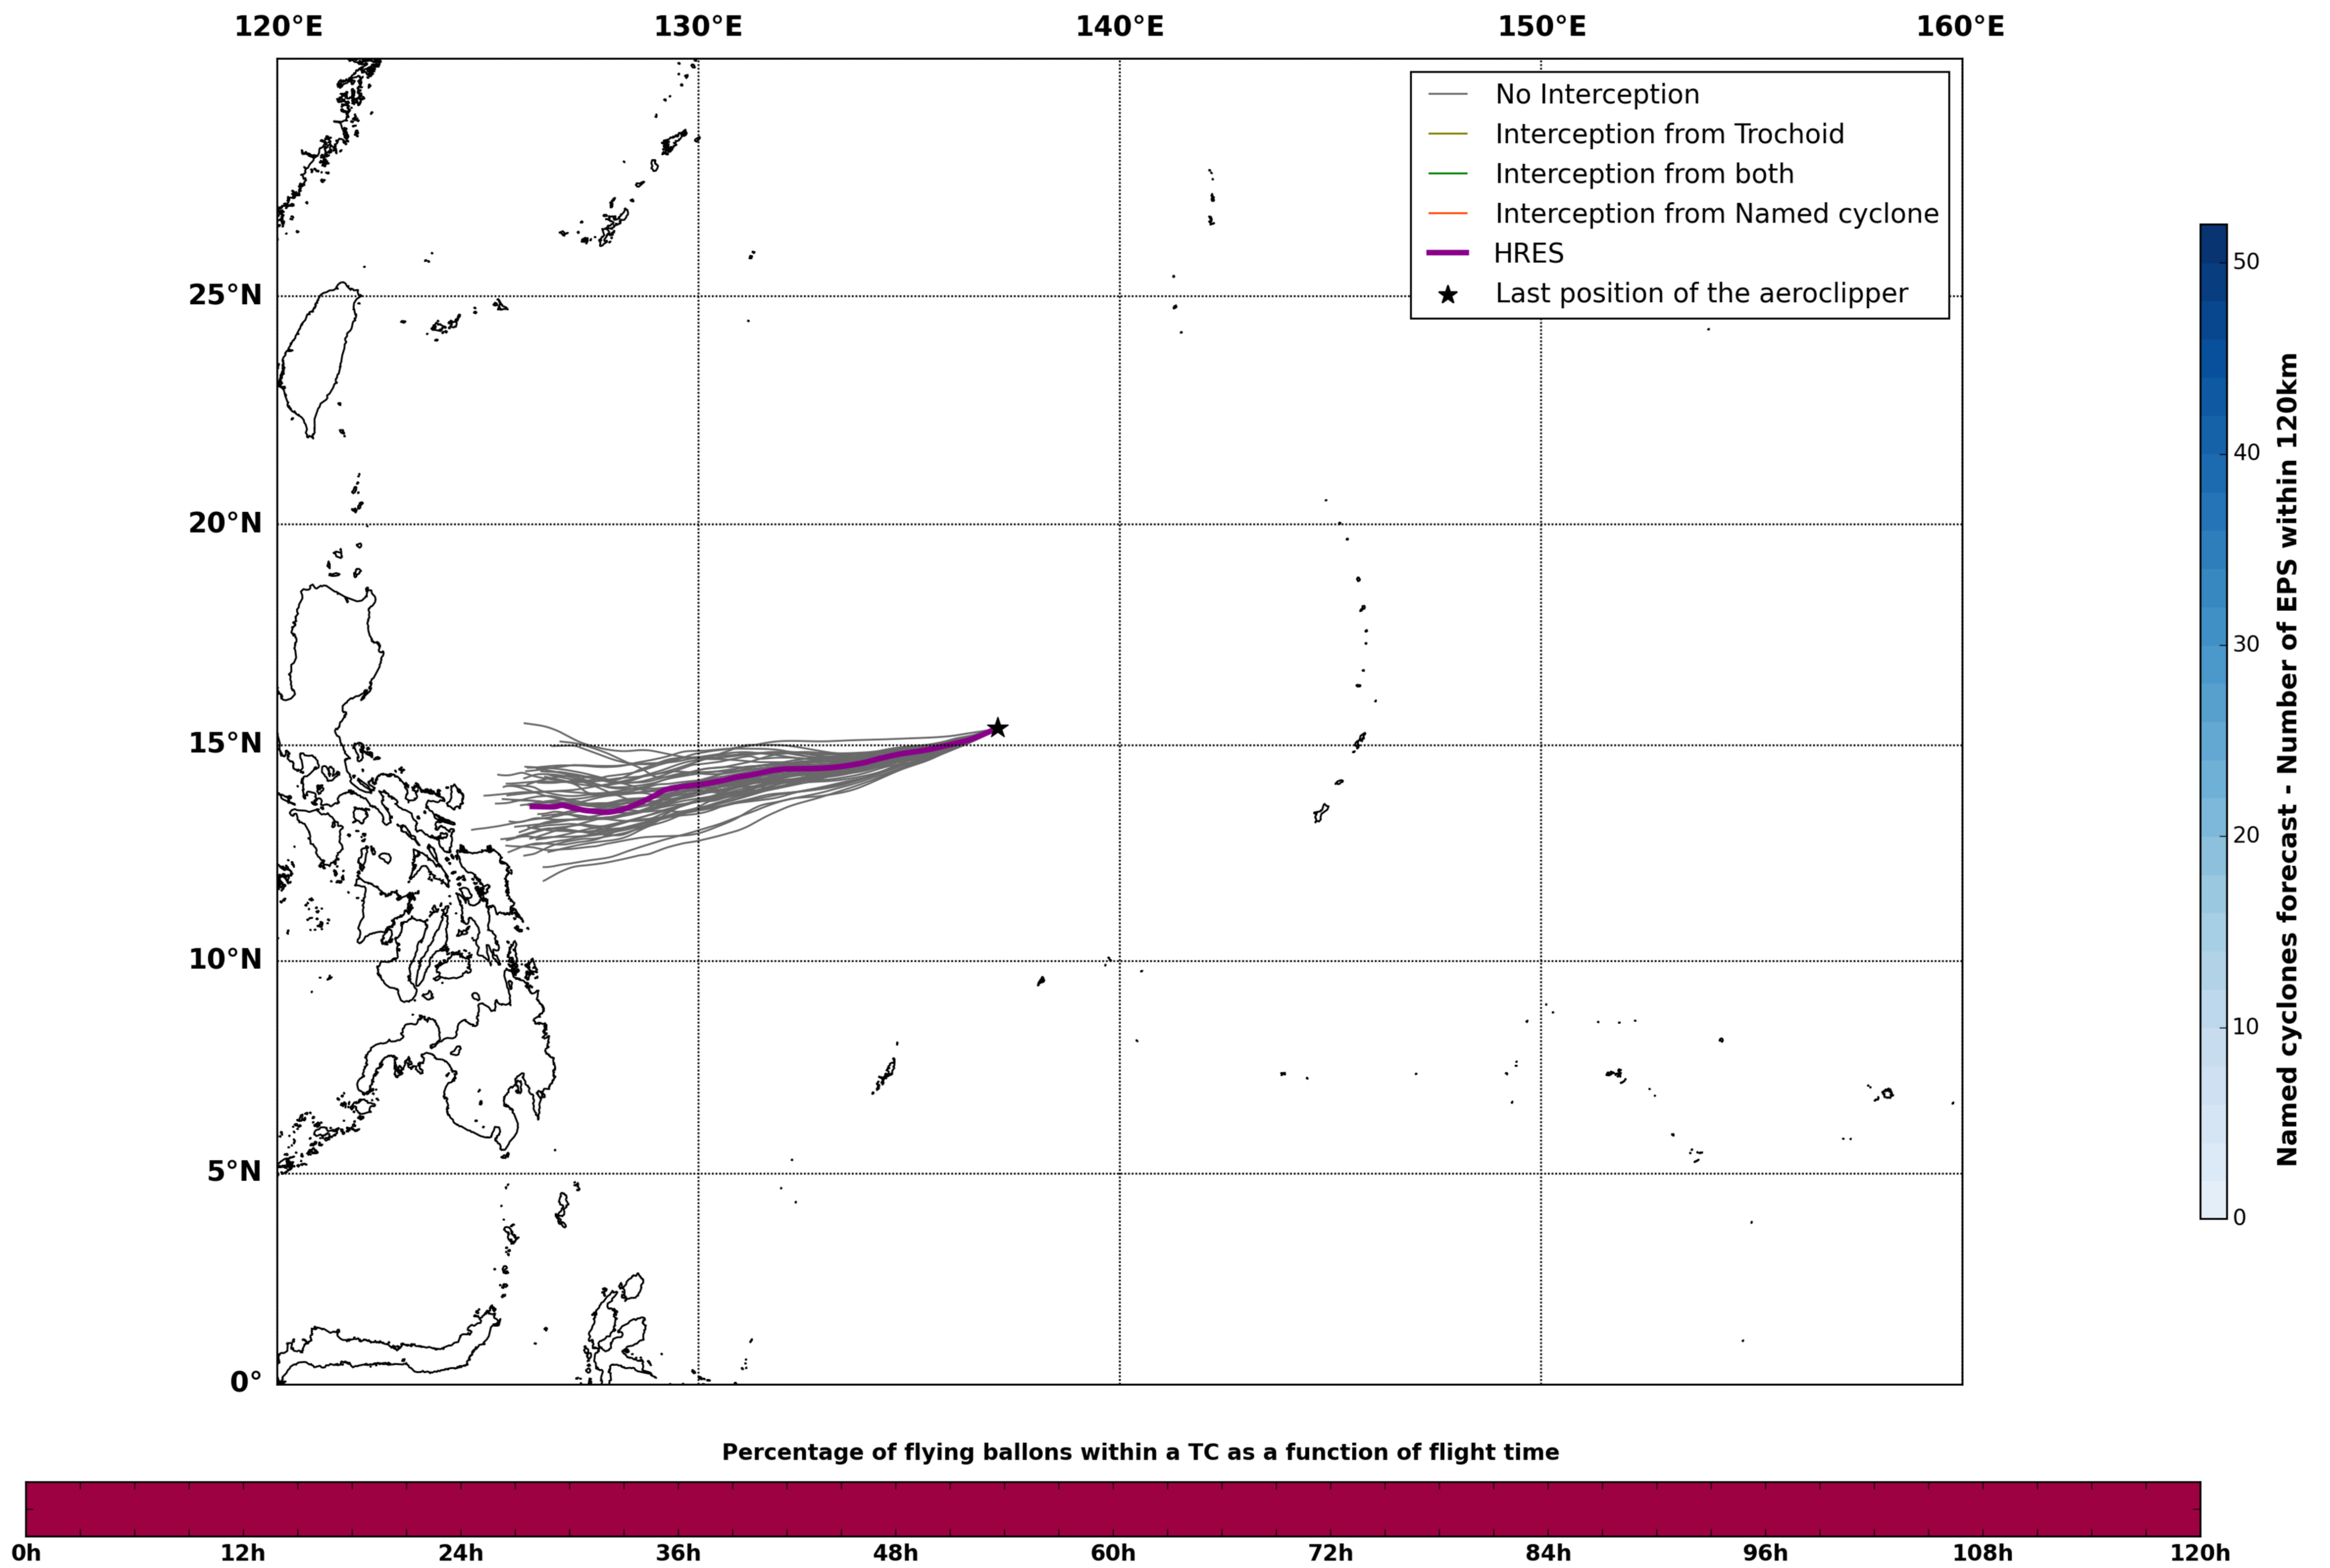

Aeroclipper CHL-PRL Intercept forecast from aeroclipper's position at 2022/05/08, 10h00 (UTC)

Aeroclipper CHL-PRL Grounding forecast from aeroclipper's position at 2022/05/08, 10h00 (UTC)